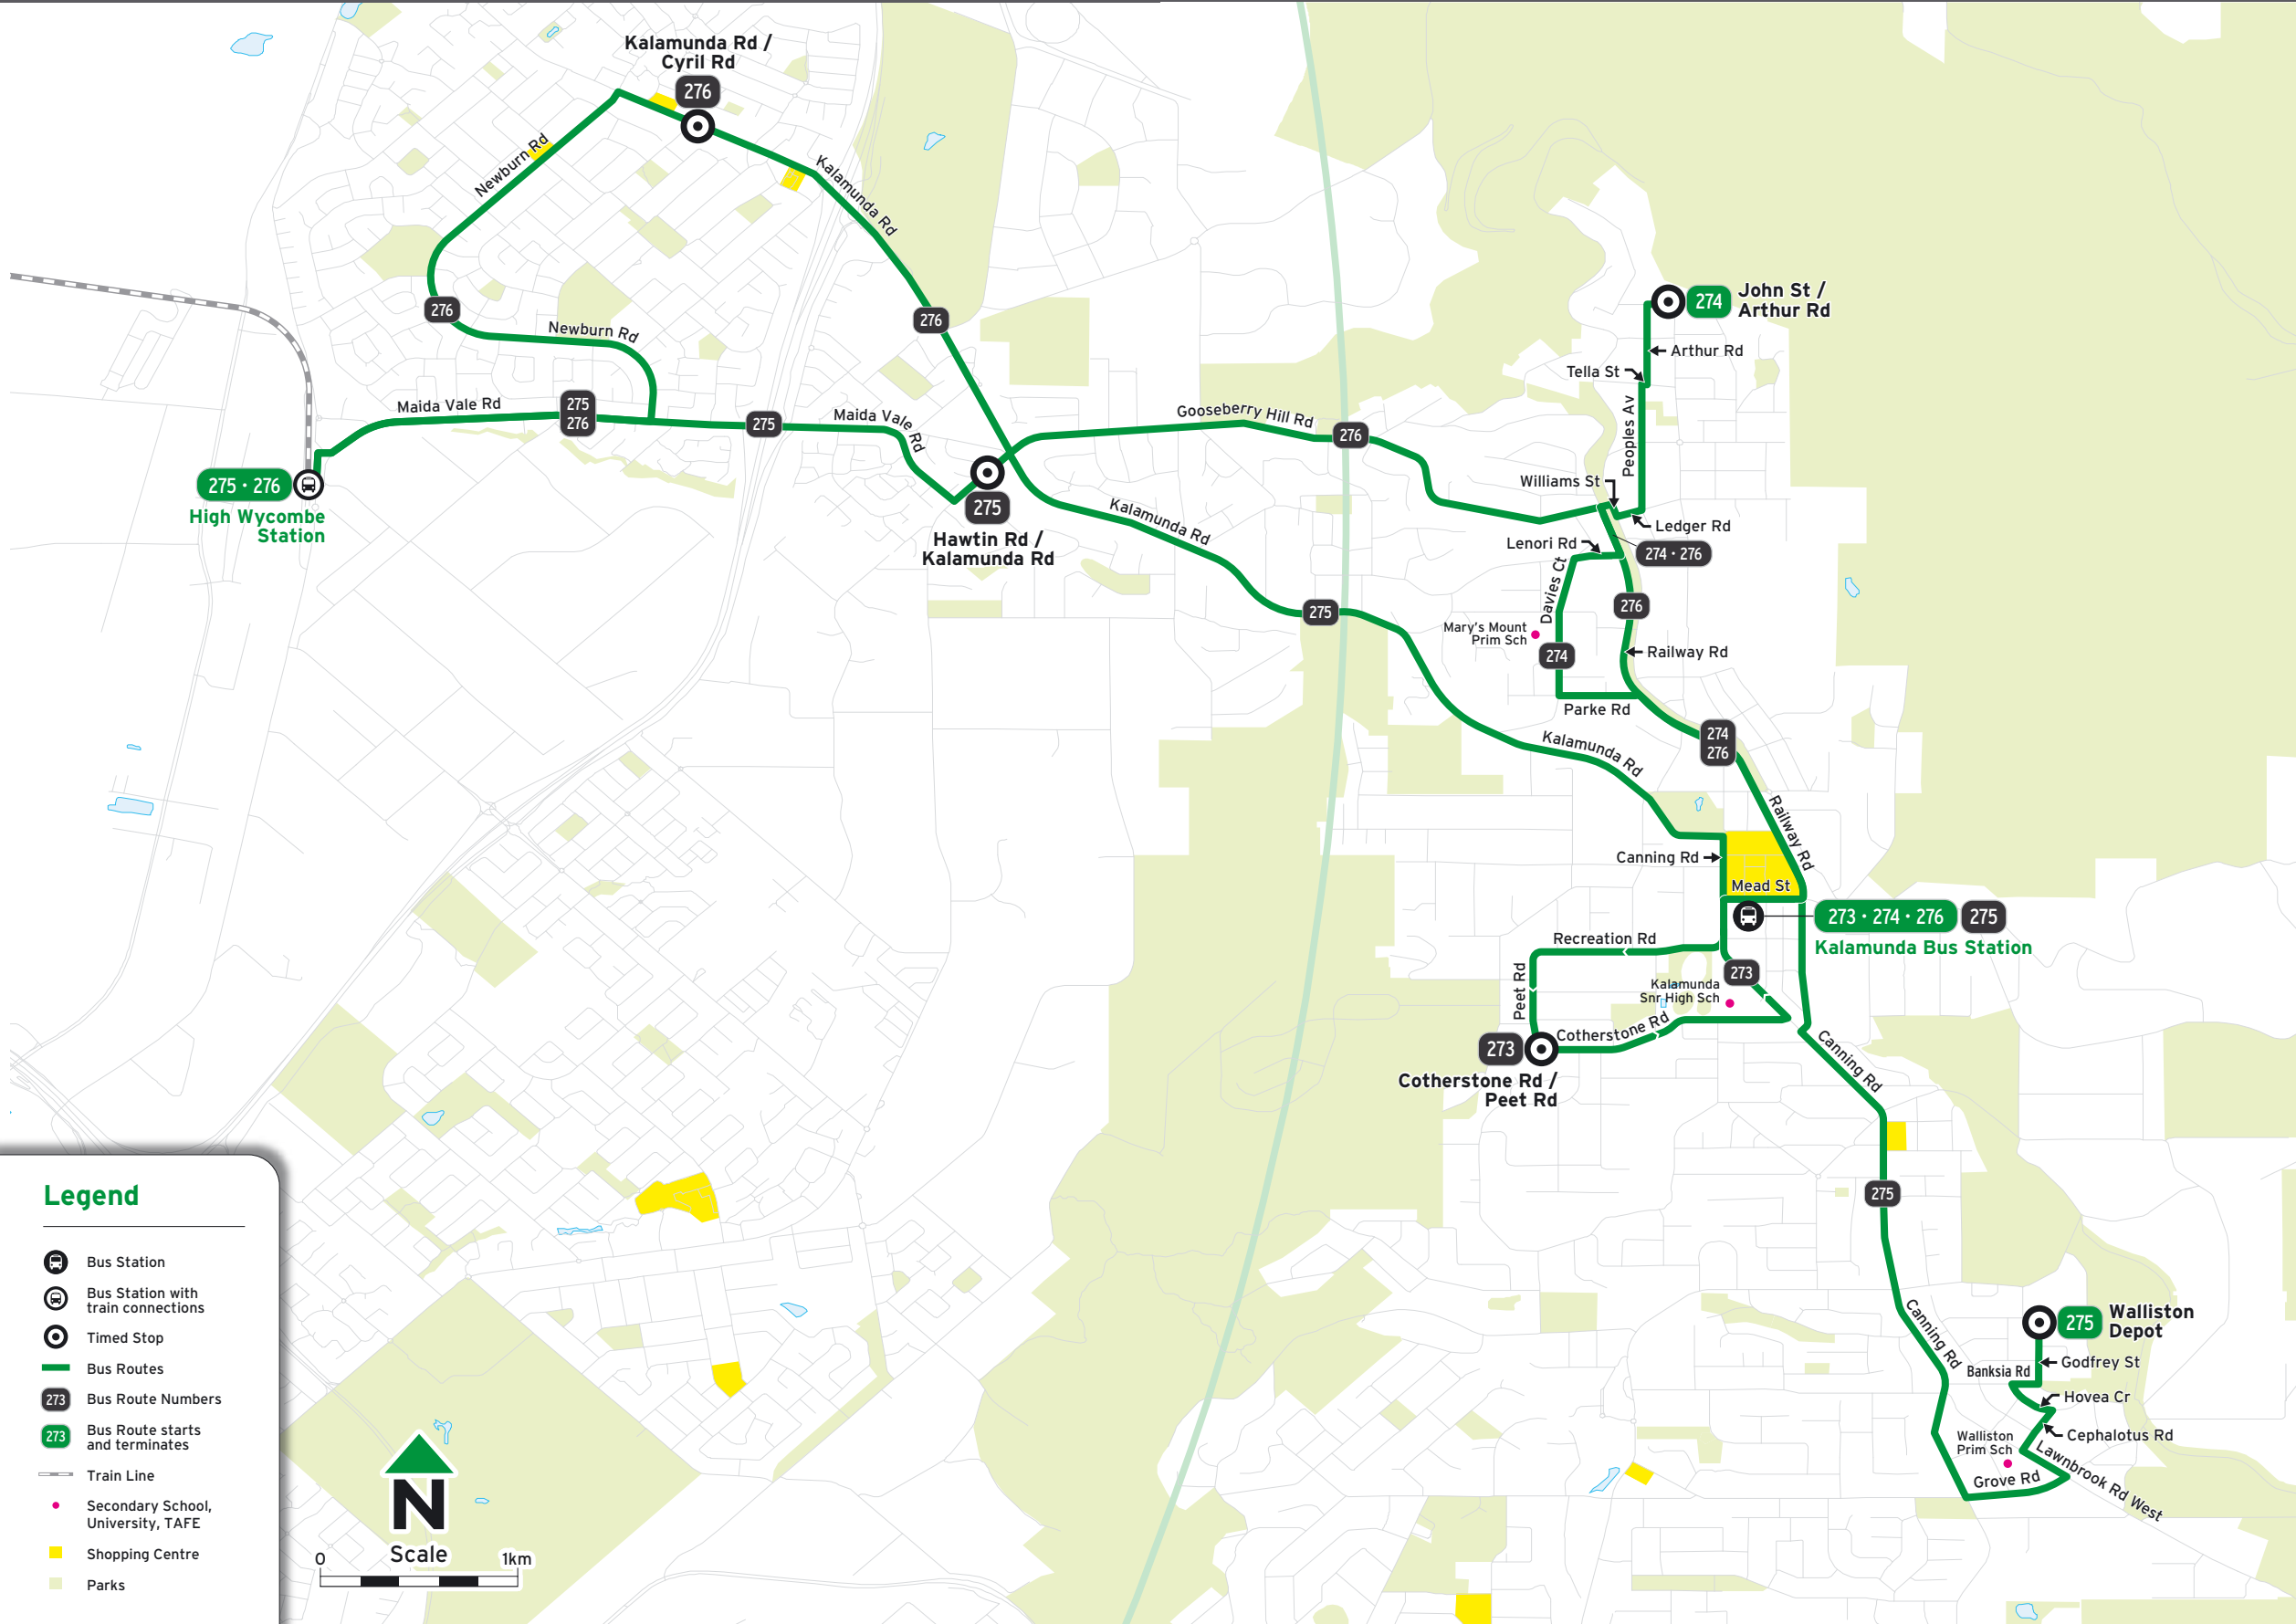

Timed Stops						
Stop No.	13849	*	14029	14109	28547 / Stand 6	
Route No.	Godfrey St / Raymond Rd	Kalamunda Bus Stn	Kalamunda Rd / Hawkevale Rd	Hawtin Rd / Kalamunda Rd	High Wycombe Stn	
Monday to Friday (continued)						
pm	276 S	-	3:07	3:21	-	3:36
	275 S	-	3:10	-	3:19	3:30
	276 S	-	3:10	3:24	-	3:39
	275 S	-	3:13	-	3:21	3:32
	276 S	-	3:13	3:26	-	3:41
	276 H	-	3:15	3:26	-	3:38
	275	3:14	3:23	-	3:30	3:38
	276 B	-	3:23	3:34	-	3:48
	276 B	-	3:27	3:38	-	3:50
	275	3:37	3:46	-	3:54	4:03
	276	-	3:46	3:59	-	4:12
	275	4:01	4:09	-	4:17	4:26
	276	-	4:16	4:26	-	4:38
	275	4:26	4:34	-	4:41	4:50
	276	-	4:40	4:50	-	5:02
	275	4:50	4:58	-	5:05	5:14
	276	-	5:04	5:14	-	5:26
	275	5:15	5:23	-	5:30	5:38
	276	-	5:29	5:39	-	5:50
	275	5:40	5:48	-	5:54	6:02
	276	-	5:53	6:03	-	6:14
	275	6:04	6:12	-	6:18	6:26
	276	-	6:17	6:27	-	6:38
	275	6:46	6:54	-	7:00	7:07
	276	-	7:17	7:27	-	7:37
	275	7:46	7:54	-	8:00	8:07
	276	-	8:18	8:27	-	8:37
	275	8:52	9:00	-	9:06	9:13
	276	-	9:24	9:33	-	9:42
	275	9:52	10:00	-	10:06	10:13
	276	-	10:24	10:33	-	10:42
	275	10:54	11:01	-	11:06	11:13

- Legend**
- \* Route 275 - Stand 4 (Stop No. 13962);  
Route 276 - Stand 3 (Stop No. 13963).
  - B Operates on school days only.
  - H Operates on school holidays only.
  - S Operates on school days only and departs from Kalamunda Senior High School 4 minutes before first time shown.

# Route 273, 274, 275, 276 Map

- Legend**
- Bus Station
  - Bus Station with train connections
  - Timed Stop</