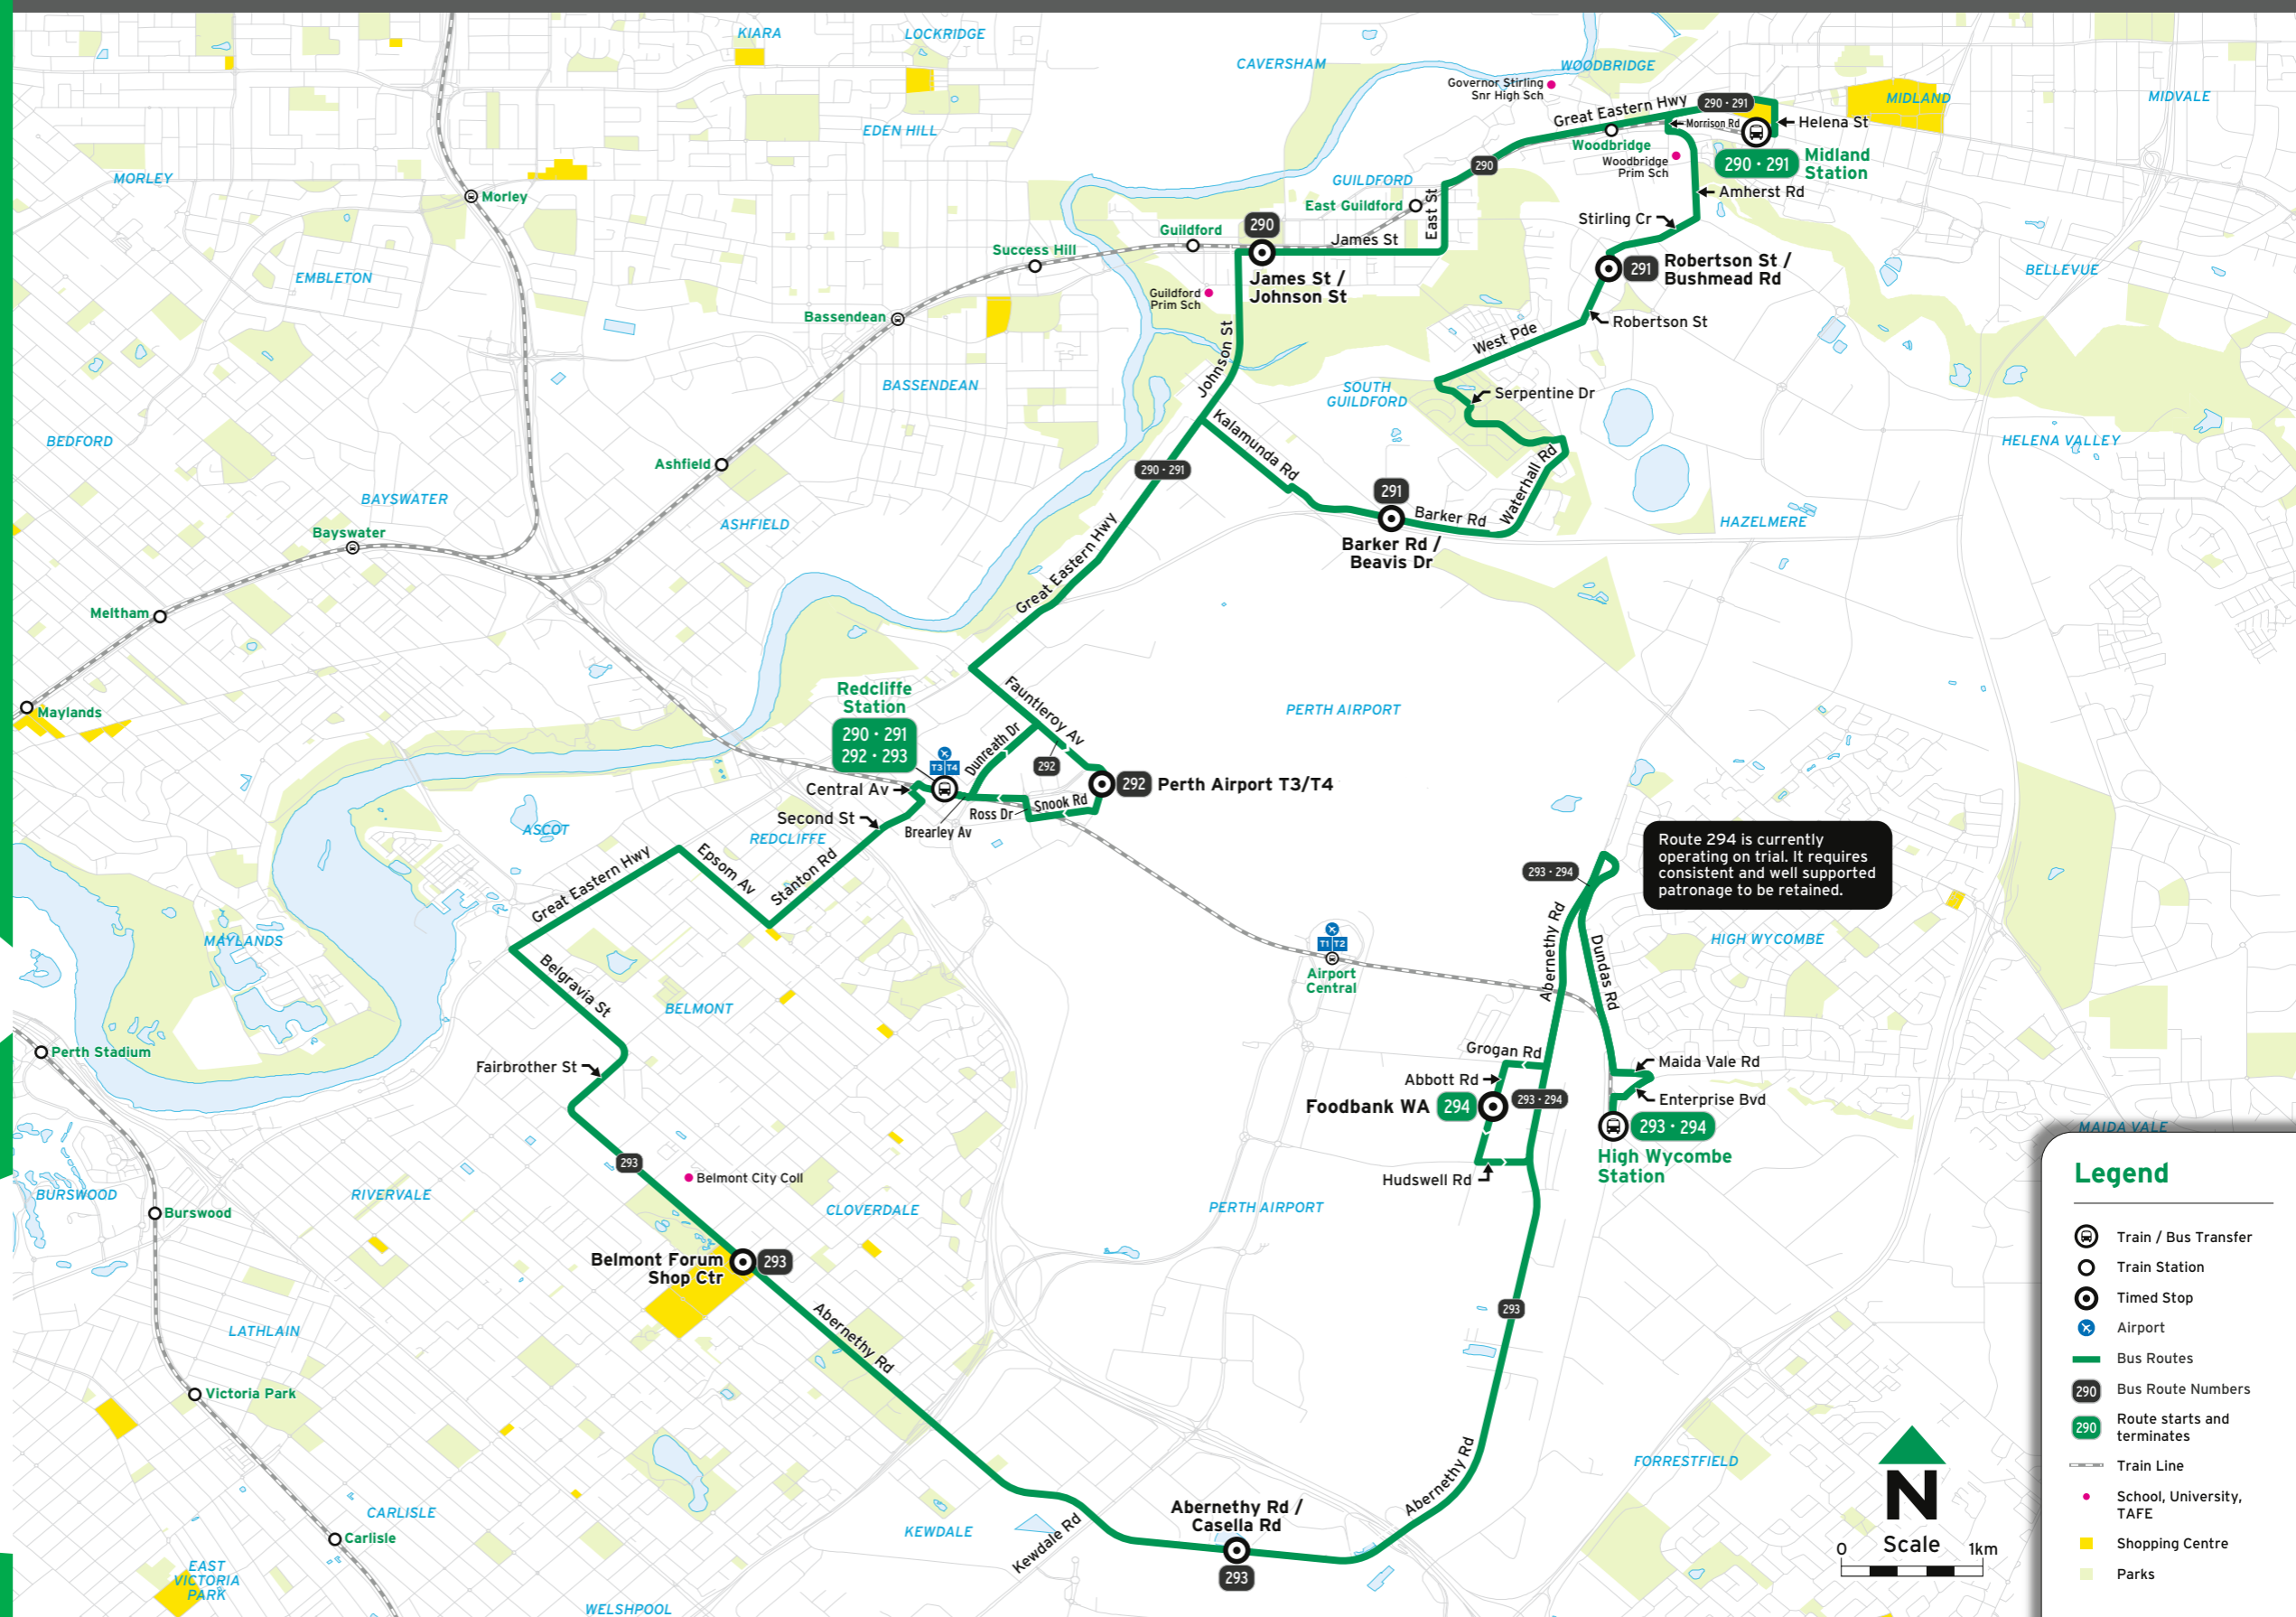

No Saturday, Sunday & Public Holiday service

<b>Legend</b>	
A	Terminates on Abernethy Rd, Cloverdale (near Belmont Forum).

## Route 294 - To High Wycombe

Timed Stops		
Stop No.	28847	28547 / Stand 6
Route No.	Foodbank WA (Abbott Rd)	High Wycombe Stn
<b>Monday to Friday</b>		
am 294	10:16	10:23
pm 294	12:16	12:23
294	2:13	2:20

## Route 290, 291, 292, 293, 294 Map