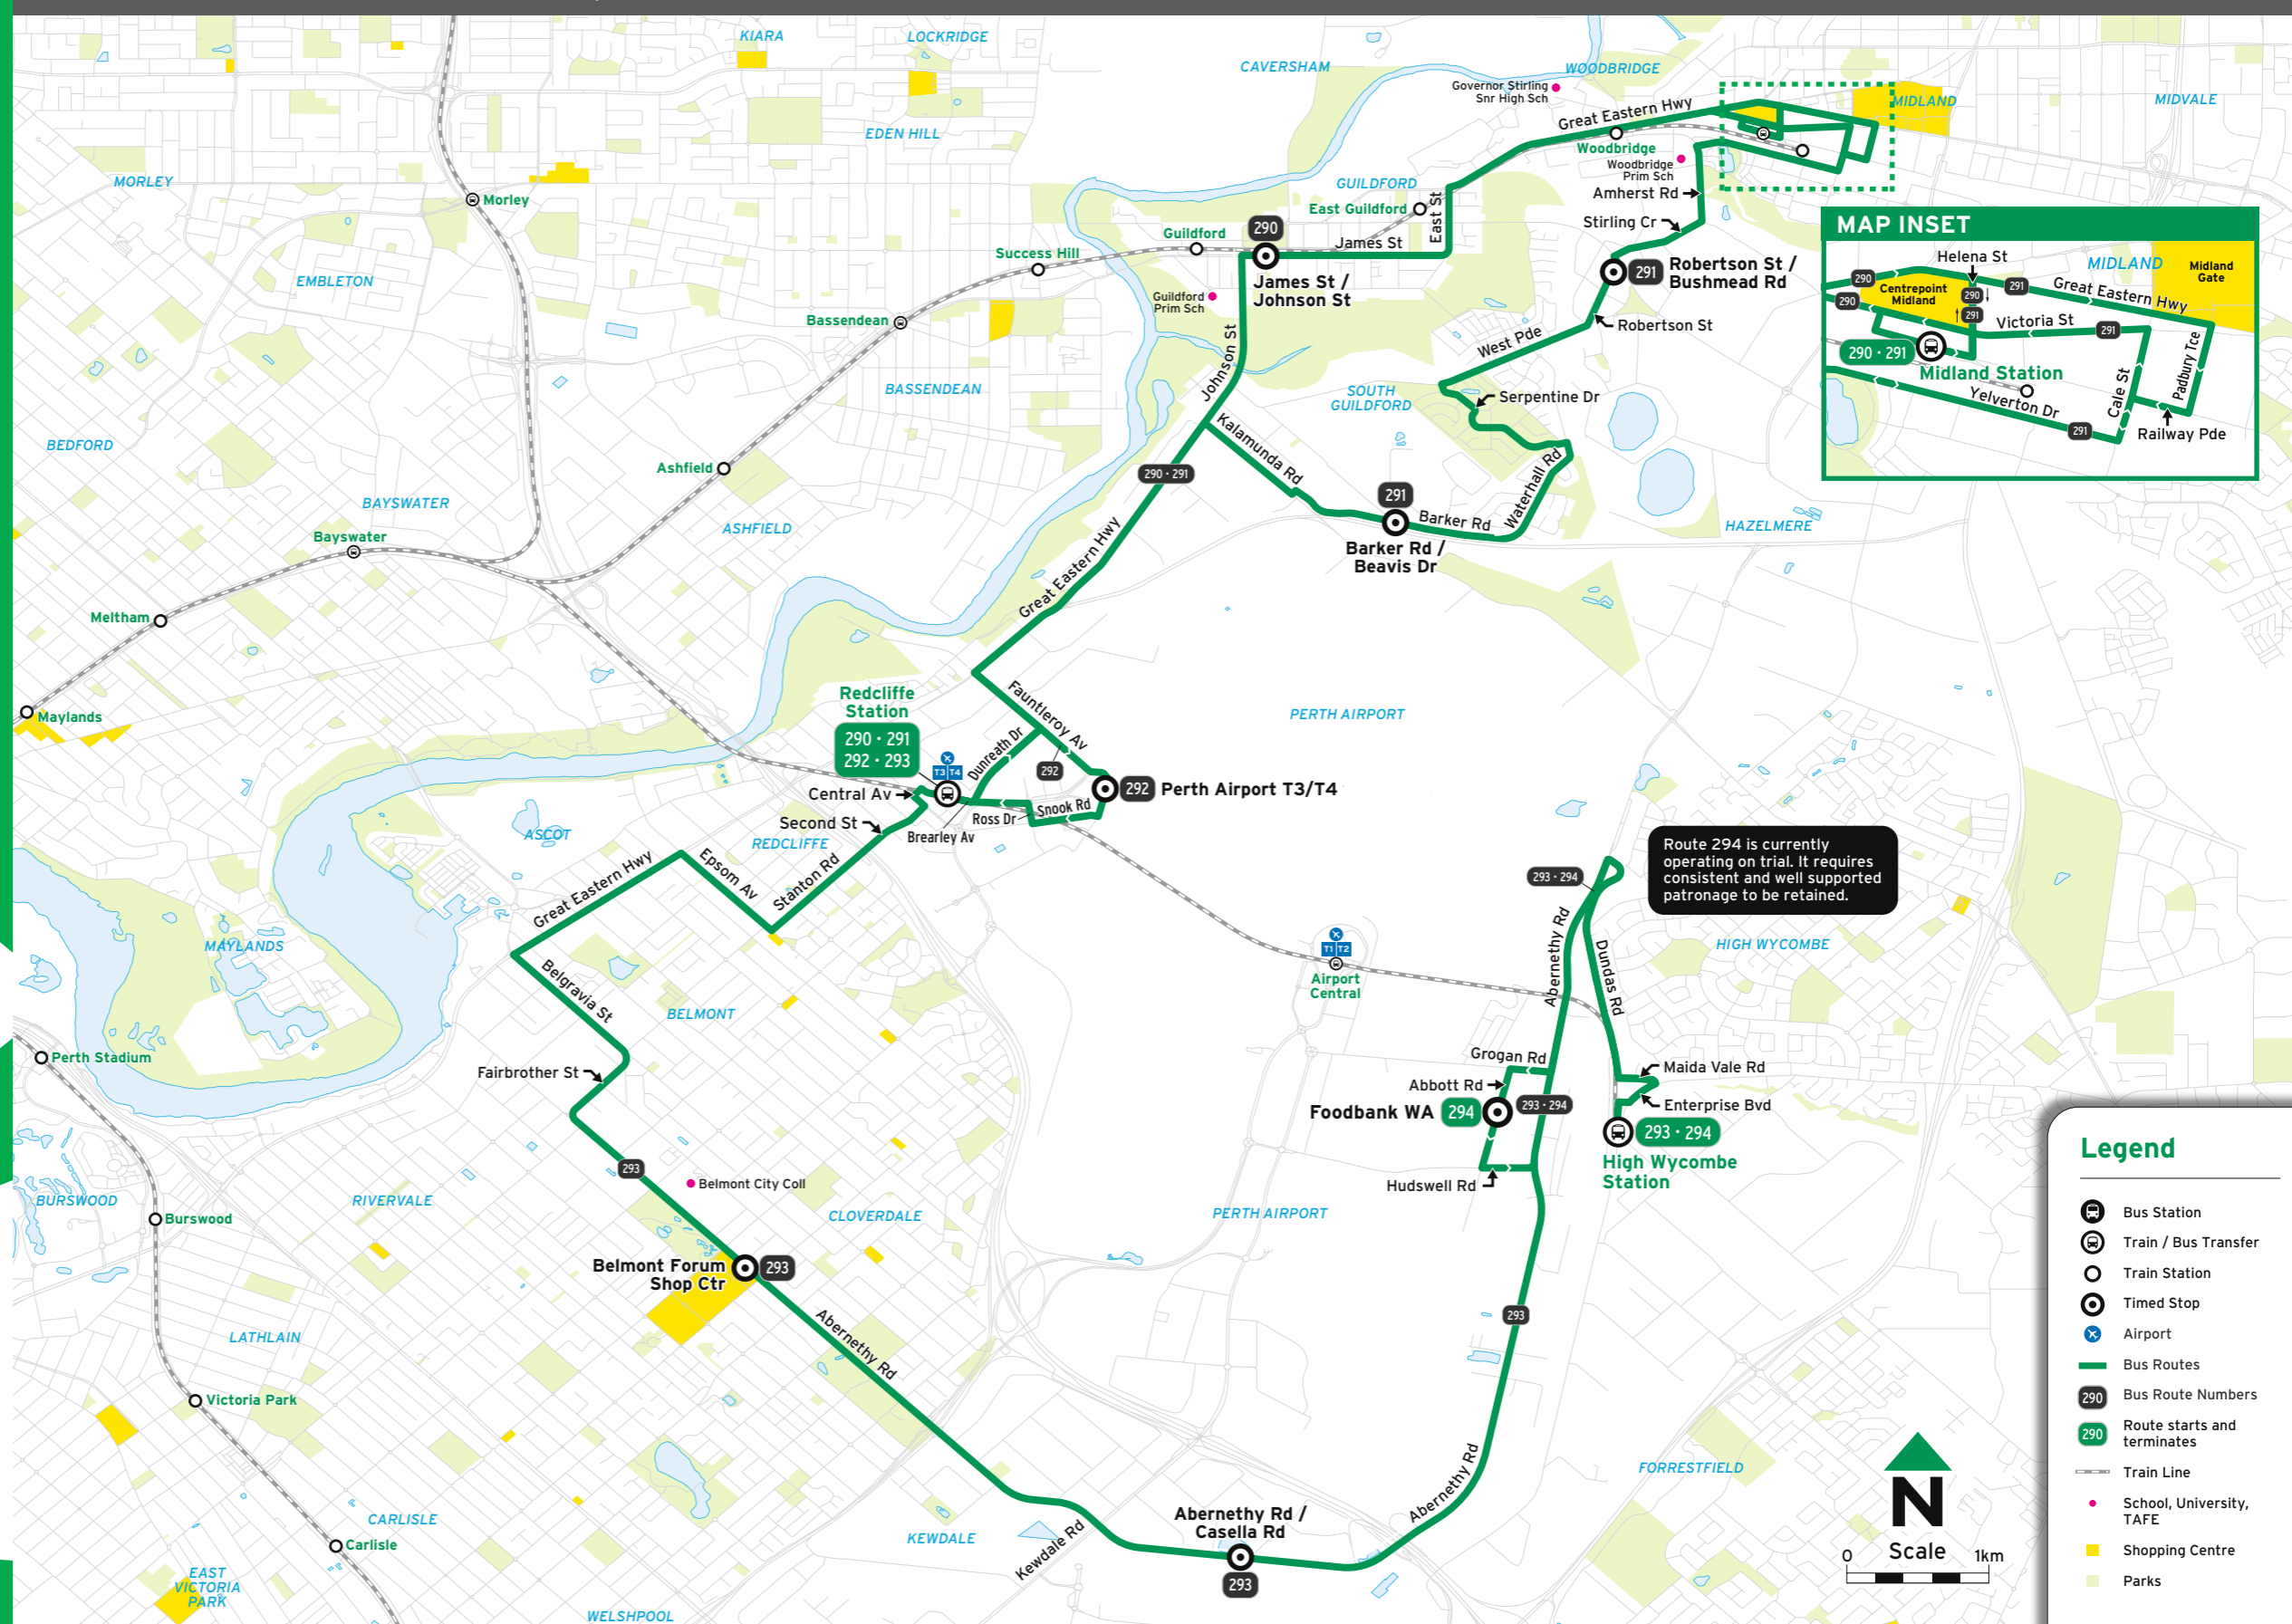

Timed Stops					
Stop No.	28538 / Stand 4	14206	14213	28547 / Stand 6	
Route No.	Redcliffe Stn	Abernethy Rd / Fulham St	Abernethy Rd / Casella Pl	High Wycombe Stn	
Monday to Friday					
am	293	5:33	5:44	5:50	6:04
	293	6:09	6:20	6:26	6:40
	293	6:33	6:45	6:51	7:06
	293	6:57	7:09	7:15	7:30
	293	7:21	7:34	7:41	7:56
	293	8:09	8:24	8:31	8:45
	293 A	8:45	9:02	-	-
	293 A	10:40	10:57	-	-
pm	293 A	12:40	12:57	-	-
	293 A	2:40	2:58	-	-
	293	3:21	3:35	3:42	3:56
	293	3:57	4:11	4:18	4:32
	293	4:33	4:47	4:54	5:08
	293	5:10	5:24	5:30	5:44

No Saturday, Sunday & Public Holiday service	
Legend	
A	Terminates on Abernethy Rd, Cloverdale (near Belmont Forum).

Route 294 - To High Wycombe

Timed Stops					
Stop No.	28847	28547 / Stand 6			
Route No.	Foodbank WA (Abbott Rd)	High Wycombe Stn			
Monday to Friday					
am	294	10:16		10:23	
pm	294	12:16		12:23	
	294	2:13		2:20	

Route 290, 291, 292, 293, 294 Map

Tag on. Tag off. Tag us.

View our platforms from our platforms, or anywhere else.

Legend

- Bus Station
- Train / Bus Transfer
- Train Station
- Timed Stop
- Airport
- Bus Routes
- Bus Route Numbers
- Route starts and terminates
- Train Line
- School, University, TAFE
- Shopping Centre
- Parks