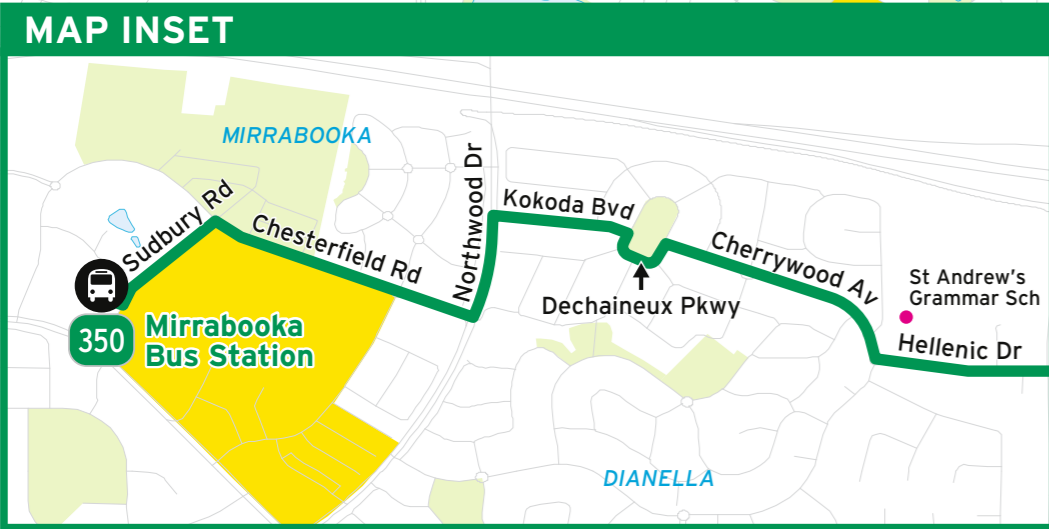

115

Routes

350 Mirrabooka Bus Stn - Caversham via Cherrywood Av, Benara Rd & Noranda Stn

For information about connections with other bus and train services, please use the JourneyPlanner at transperth.wa.gov.au

Suburbs

- Beechboro
- Mirrabooka
- Caversham
- Morley
- Dianella
- Noranda
- Kiara

All Transperth buses are accessible

Route 350 - To Mirrabooka

Timed Stops			
Stop No.	12546 / Stand 10	28948	15624
Route No.	Mirrabooka Bus Stn	Noranda Stn (Benara Rd)	Benara Rd / Waldeck Rd

Route 350 - To Caversham

Timed Stops			
Stop No.	12546 / Stand 10	28948	15624
Route No.	Mirrabooka Bus Stn	Noranda Stn (Benara Rd)	Benara Rd / Waldeck Rd

Monday to Friday

am 350	5:53	6:05	6:14
350	6:17	6:29	6:38
350	6:41	6:53	7:03
350	7:04	7:17	7:27
350	7:27	7:41	7:51
350	7:50	8:05	8:15
350	8:13	8:29	8:40
350	8:36	8:53	9:04
350	9:40	9:53	10:03
350	10:37	10:50	11:00
350	11:37	11:50	12:00
pm 350	12:37	12:50	1:00
350	1:37	1:50	2:00
350	2:35	2:49	3:00
350	2:50	3:05	3:18
350 S	3:12	3:32	3:47
350 H	3:16	3:30	3:42
350	3:49	4:05	4:19
350	4:14	4:29	4:41
350	4:40	4:54	5:06
350	5:04	5:18	5:29
350	5:28	5:42	5:53
350	5:52	6:06	6:16
350	6:16	6:29	6:39
350	6:54	7:06	7:16

Legend

- H Operates on school holidays only.
- S Operates on school days only.

Route 350 Map

Legend

- Bus Station
- Train / Bus Transfer
- Train Station
- Timed Stop
- Bus Routes
- Bus Route Numbers
- Bus Route starts and terminates
- Train Line
- School, University, TAFE
- Shopping Centre
- Parks