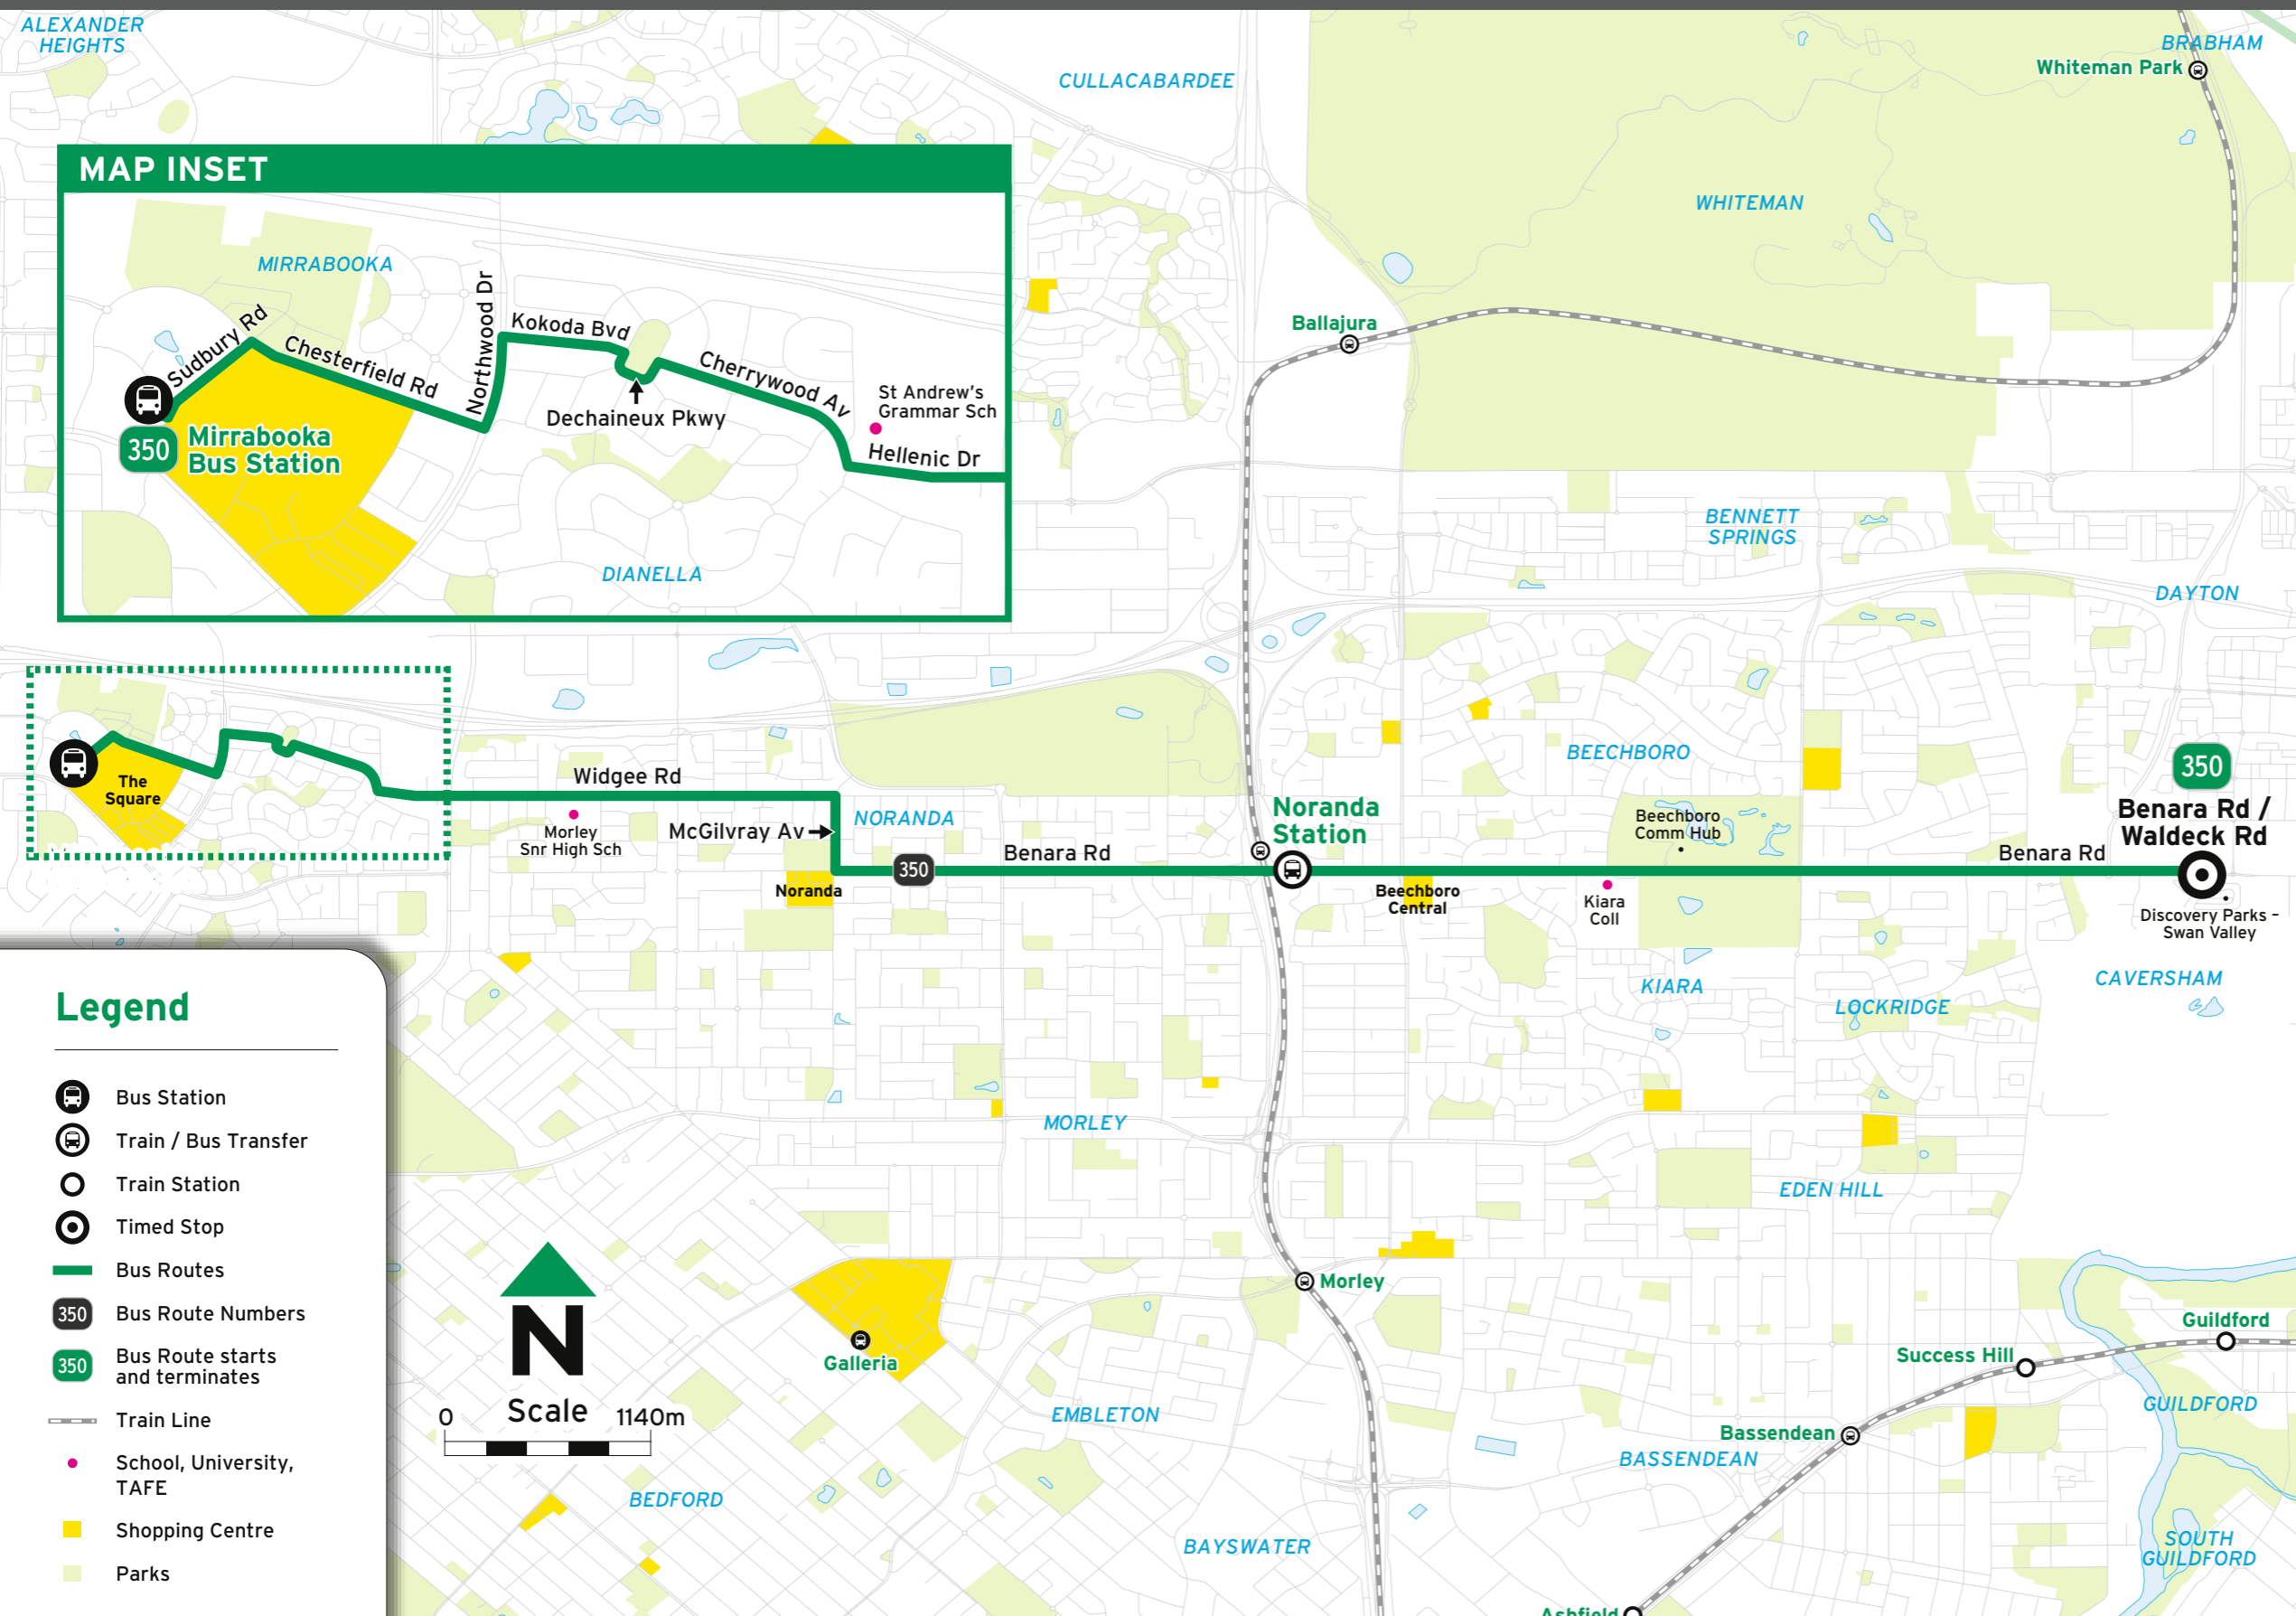

115

Routes

350 Mirrabooka Bus Stn - Caversham via Cherrywood Av, Benara Rd & Noranda Stn

For information about connections with other bus and train services, please use the JourneyPlanner at transperth.wa.gov.au

Suburbs

- Beechboro
- Mirrabooka
- Caversham
- Morley
- Dianella
- Noranda
- Kiara

All Transperth buses are accessible

Route 350 - To Mirrabooka

Timed Stops			
Stop No.	12546 / Stand 10	28948	15624
Route No.	Mirrabooka Bus Stn	Noranda Stn (Benara Rd)	Benara Rd / Waldeck Rd

Route 350 - To Caversham

Timed Stops			
Stop No.	12546 / Stand 10	28948	15624
Route No.	Mirrabooka Bus Stn	Noranda Stn (Benara Rd)	Benara Rd / Waldeck Rd

Monday to Friday

am 350	5:53	6:05	6:14
350	6:17	6:29	6:38
350	6:41	6:53	7:03
350	7:04	7:17	7:27
350	7:27	7:41	7:51
350	7:50	8:05	8:15
350	8:13	8:29	8:40
350	8:36	8:53	9:04
350	9:40	9:53	10:03
350	10:37	10:50	11:00
350	11:37	11:50	12:00
pm 350	12:37	12:50	1:00
350	1:37	1:50	2:00
350	2:35	2:49	3:00
350	2:50	3:05	3:18
350 S	3:12	3:32	3:47
350 H	3:16	3:30	3:42
350	3:49	4:05	4:19
350	4:14	4:29	4:41
350	4:40	4:54	5:06
350	5:04	5:18	5:29
350	5:28	5:42	5:53
350	5:52	6:06	6:16
350	6:16	6:29	6:39
350	6:54	7:06	7:16

Legend

- H Operates on school holidays only.
- S Operates on school days only.

Route 350 Map

Legend

- Bus Station
- Train / Bus Transfer
- Train Station
- Timed Stop
- Bus Routes
- Bus Route Numbers
- Bus Route starts and terminates
- Train Line
- School, University, TAFE
- Shopping Centre
- Parks