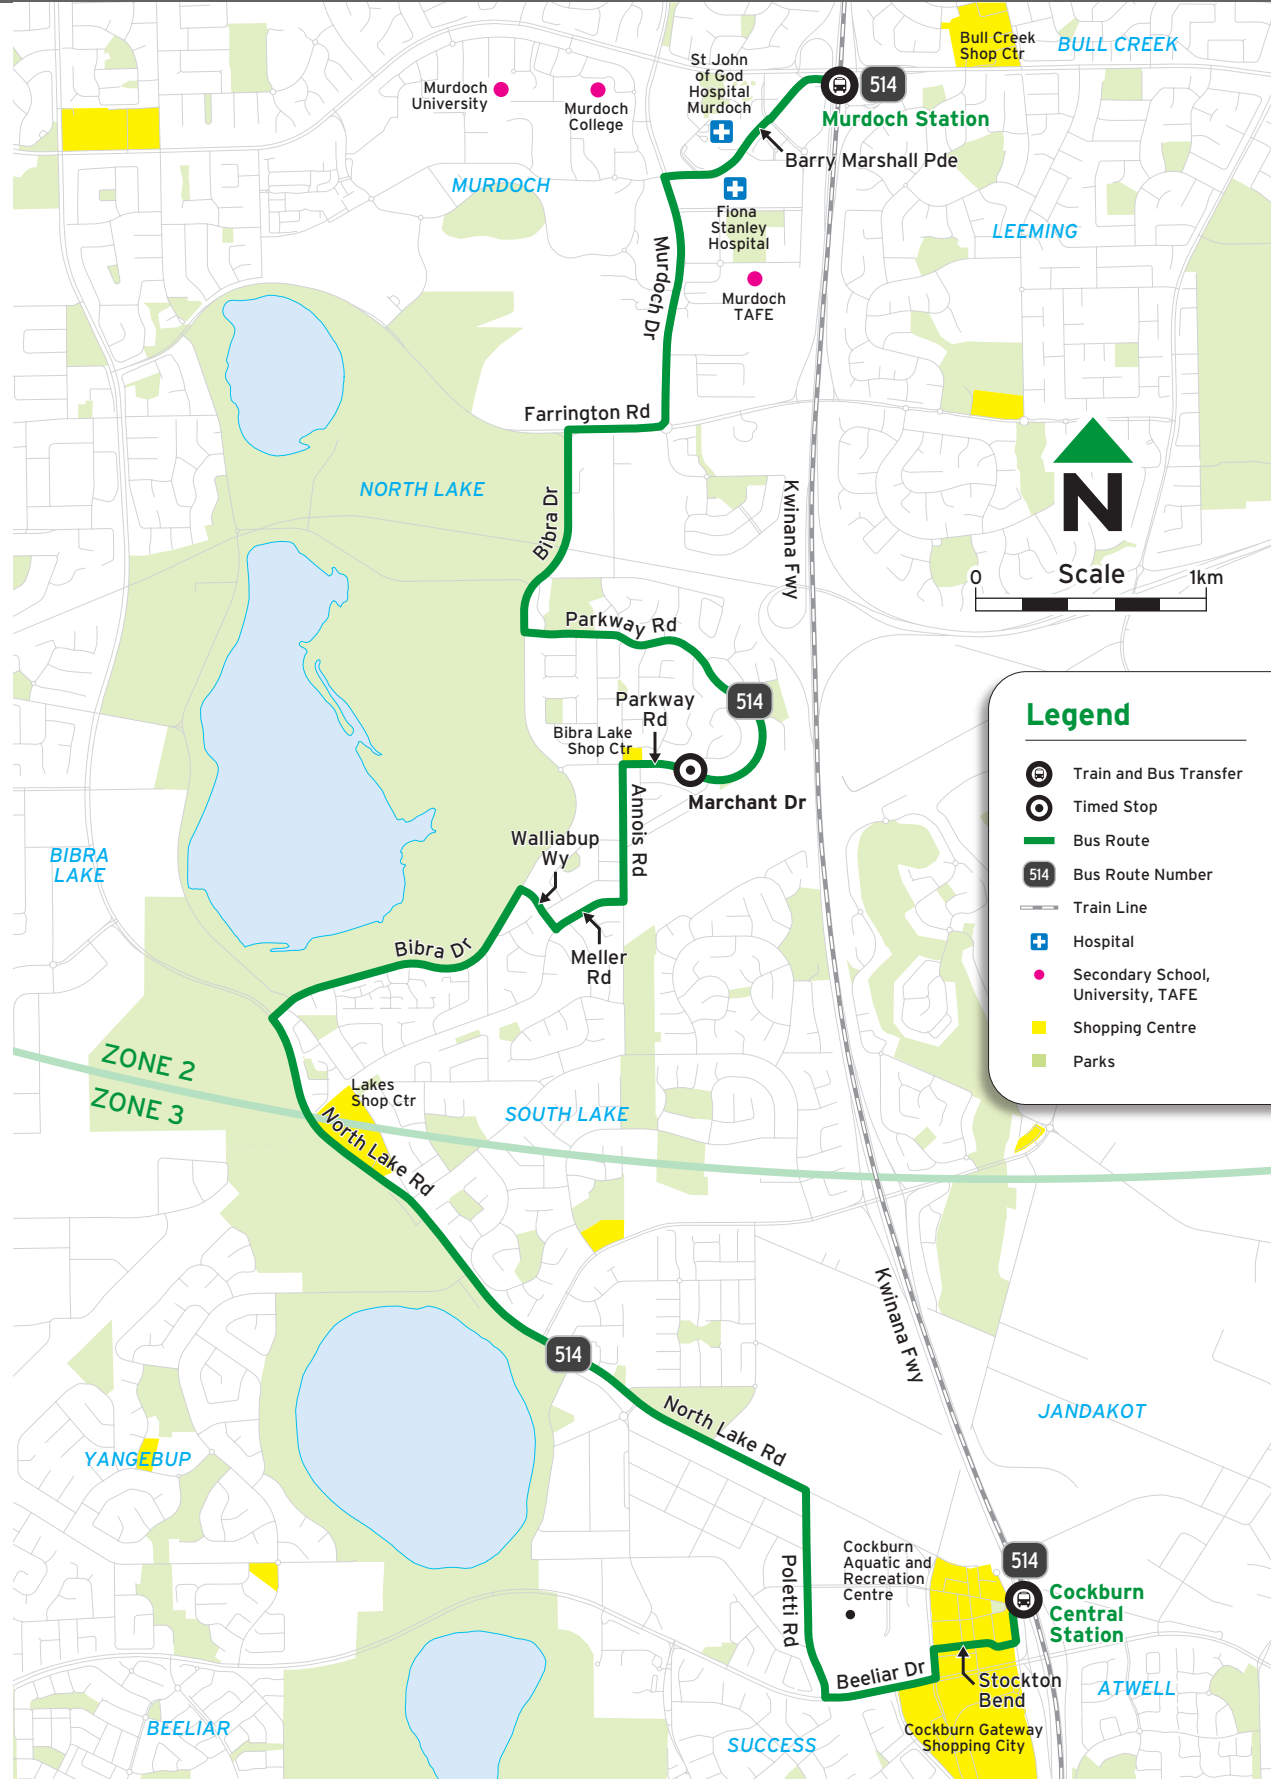

Route No.	Location	Stand
514	Cockburn Central Stn Murdoch Stn	8 11

Timed Stops			
Stop No.	23717	20379	23635
Route No.	Murdoch Stn	Parkway Rd / Marchant Dr	Cockburn Central Stn

Timed Stops			
Stop No.	23717	20379	23635
Route No.	Murdoch Stn	Parkway Rd / Marchant Dr	Cockburn Central Stn

Routes

514 Murdoch Stn - Cockburn Central Stn via Bibra Lake

For information about connections with other bus and train services, please use JourneyPlanner at www.transperth.wa.gov.au

Suburbs

- Bibra Lake
- Cockburn Central
- Murdoch
- North Lake
- South Lake
- Yangebup

Timed Stops			
Stop No.	23632	20382	23718
Route No.	Cockburn Central Stn	Parkway Rd / Marchant Dr	Murdoch Stn

Saturday

am 514	6:52	7:03	7:14
514	7:51	8:02	8:14
514	8:49	9:02	9:14
514	9:48	10:02	10:14
514	10:48	11:02	11:14
514	11:48	12:02	12:14
pm 514	12:48	1:02	1:14
514	1:48	2:02	2:14
514	2:48	3:02	3:14
514	3:49	4:02	4:14
514	4:49	5:02	5:14
514	5:49	6:02	6:14
514	6:50	7:02	7:14
514	8:06	8:18	8:29
514	8:58	9:10	9:21
514	9:58	10:10	10:21
514	10:59	11:10	11:21

Route 514 Map

Legend

- Train and Bus Transfer
- Timed Stop
- Bus Route
- Bus Route Number
- Train Line
- Hospital
- Secondary School, University, TAFE
- Shopping Centre
- Parks