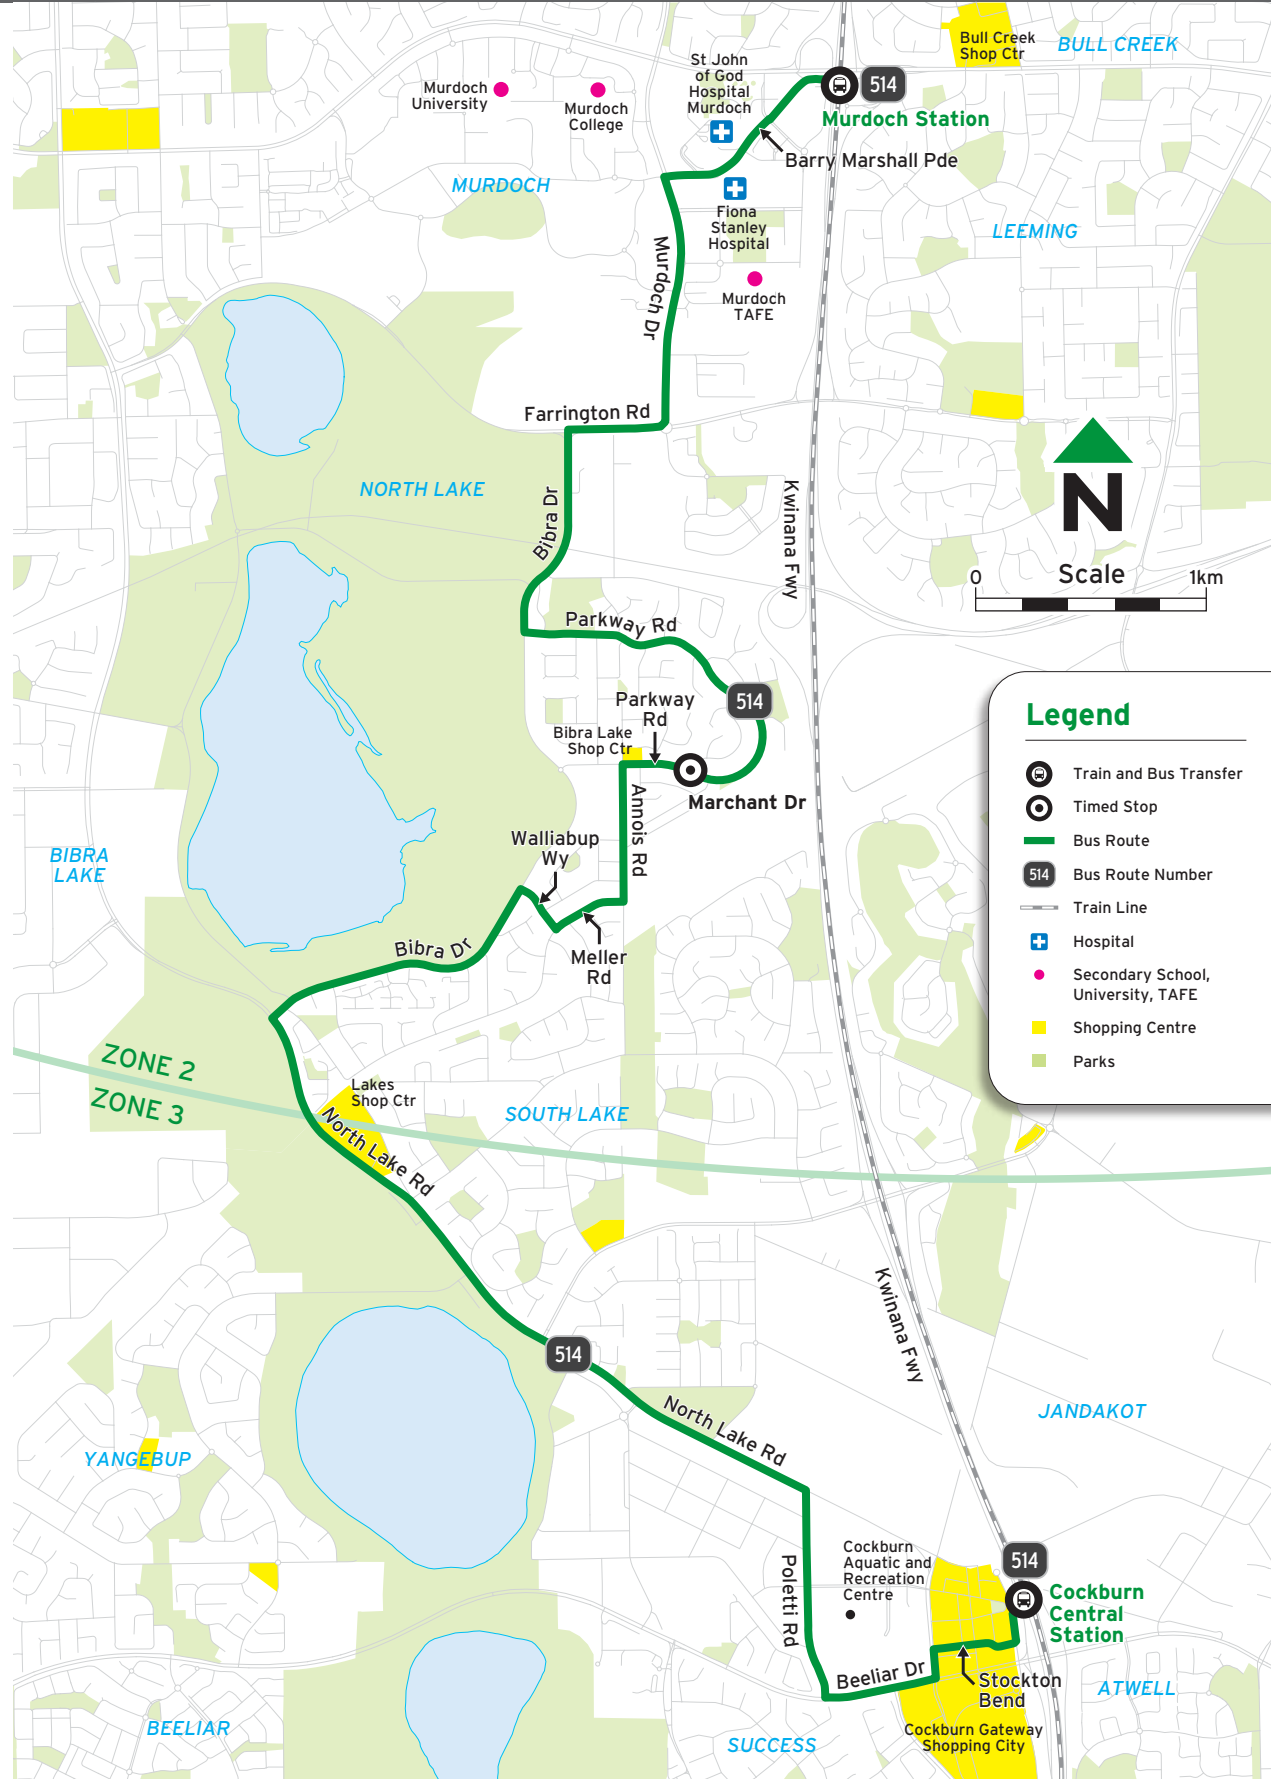

Legend

514 H Operates on school holidays only.

514 K Operates on school days only and deviates via Kennedy Baptist College.

514 L Operates on school days only and deviates via Lakeland Senior High School and Kennedy Baptist College.

Timed Stops			
Stop No.	23632	20382	23718
Route No.	Cockburn Central Stn	Parkway Rd / Marchant Dr	Murdoch Stn

Saturday			
am 514	6:52	7:03	7:14
514	7:51	8:02	8:14
514	8:49	9:02	9:14
514	9:48	10:02	10:14
514	10:48	11:02	11:14
514	11:48	12:02	12:14
pm 514	12:48	1:02	1:14
514	1:48	2:02	2:14
514	2:48	3:02	3:14
514	3:49	4:02	4:14
514	4:49	5:02	5:14
514	5:49	6:02	6:14
514	6:50	7:02	7:14
514	8:06	8:18	8:29
514	8:58	9:10	9:21
514	9:58	10:10	10:21
514	10:59	11:10	11:21

Sunday and Public Holidays			
am 514	7:36	7:48	7:59
514	8:36	8:48	8:59
514	9:36	9:48	9:59
514	10:33	10:47	10:59
514	11:33	11:47	11:59
pm 514	12:33	12:47	12:59
514	1:33	1:47	1:59
514	2:33	2:47	2:59
514	3:34	3:48	3:59
514	4:36	4:48	4:59
514	5:36	5:48	5:59
514	6:36	6:48	6:59
514	7:59	8:10	8:21
514	9:00	9:10	9:21

Route 514 Map

Legend

- Train and Bus Transfer
- Timed Stop
- Bus Route
- Bus Route Number
- Train Line
- Hospital
- Secondary School, University, TAFE
- Shopping Centre
- Parks