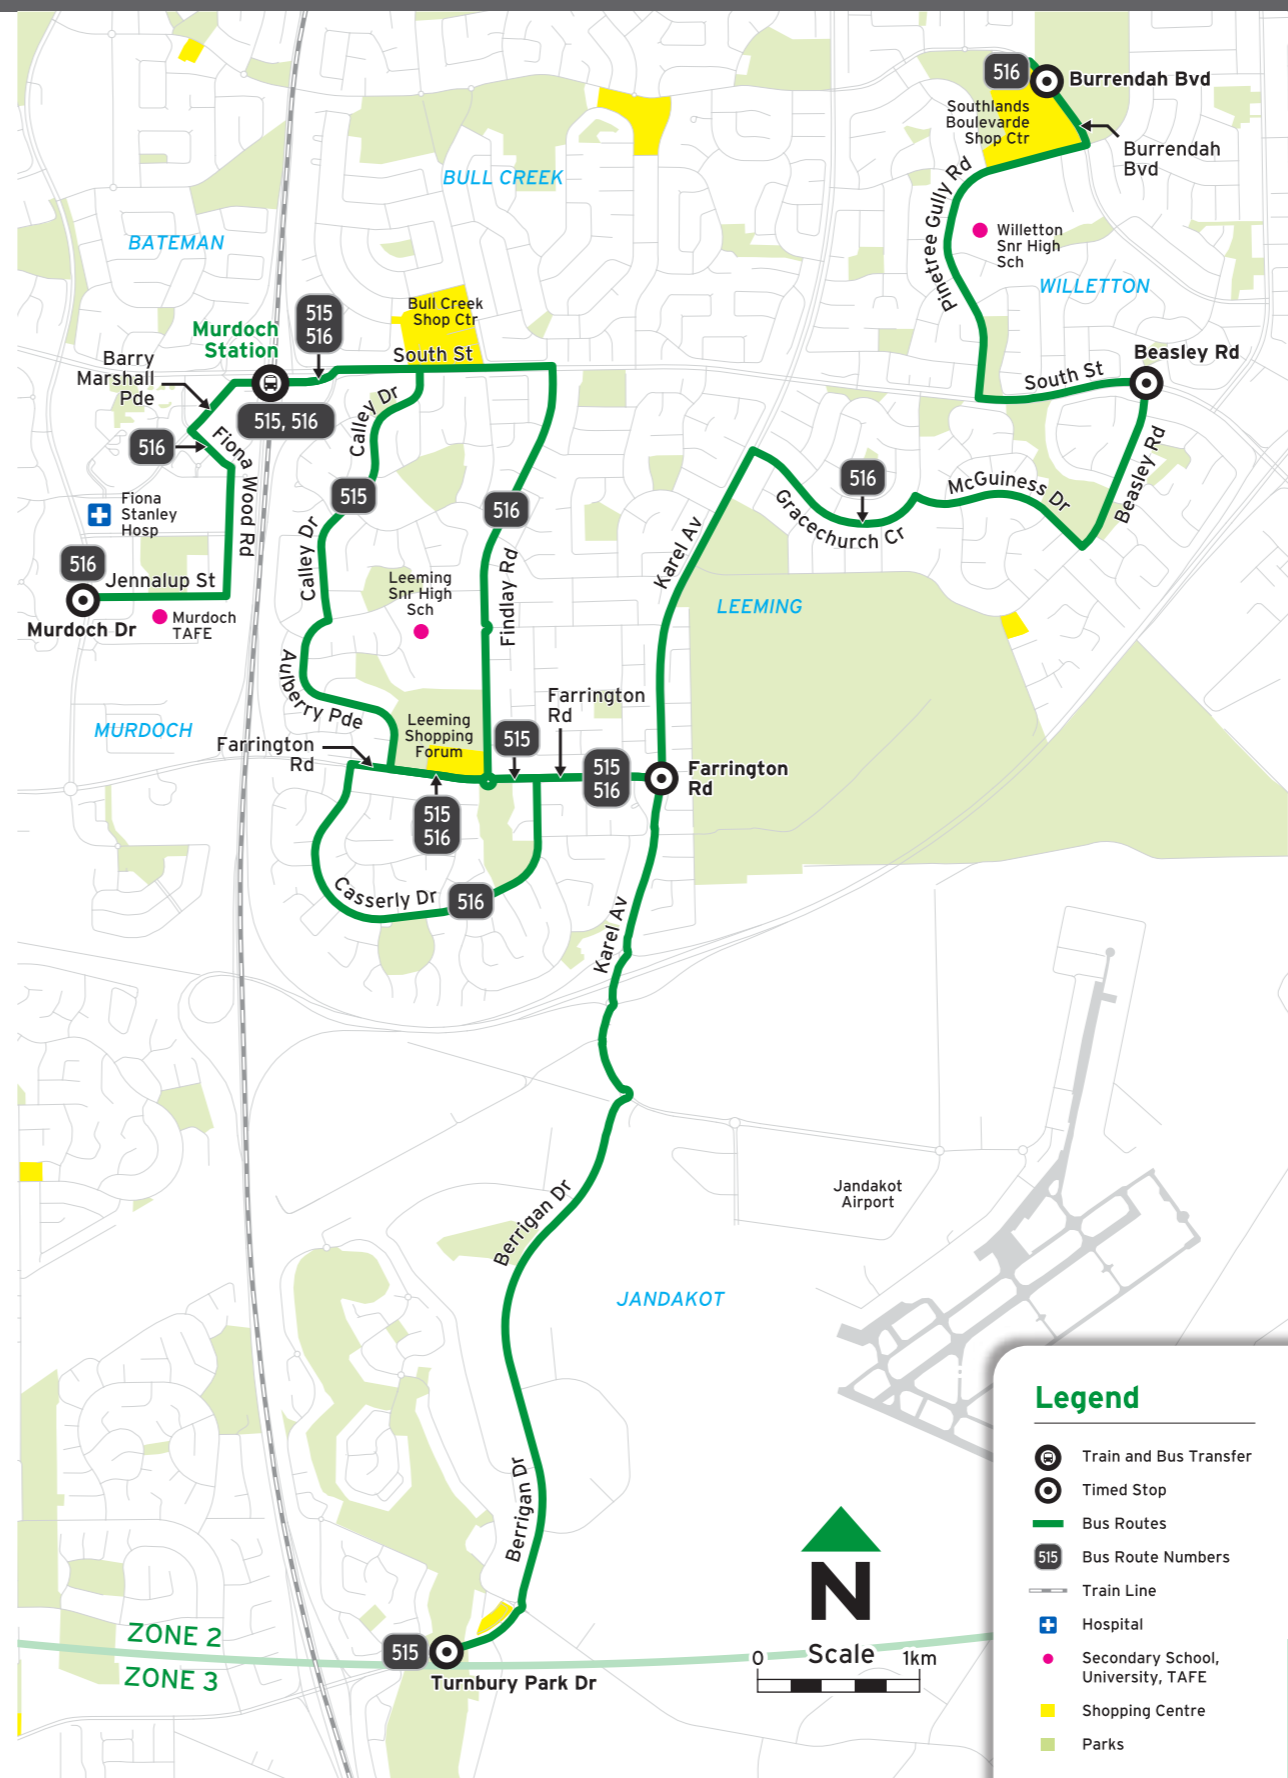

Route 516 - To Murdoch

Timed Stops	11999	20406	20390	23712	26983
Stop No.	11999	20406	20390	23712	26983
Route No.	Southlands Boulevardde Shop Ctr	Beasley Rd / Merrifield Cir	Farrington Rd / Karel Av	Murdoch Stn	Murdoch TAFE

Monday to Friday

am	516 M	-	5:45	5:49	6:00	-
516 M	6:04	-	6:04	6:08	6:19	-
516 M	6:23	-	6:23	6:27	6:38	-
516 M	6:42	-	6:42	6:46	6:58	-
516 M	7:02	-	7:02	7:06	7:18	-
516 M	7:18	-	7:18	7:22	7:34	-
516 M	7:34	7:37	7:34	7:42	7:58	-
516 M	7:52	7:56	7:52	8:02	8:18	-
516 M	8:09	8:13	8:09	8:19	8:34	-
516 M	8:32	8:36	8:32	8:41	8:56	-
516	9:02	9:06	9:02	9:11	9:27	9:27
516	9:40	9:44	9:40	9:49	9:59	10:05
516	10:40	10:44	10:40	10:49	10:59	11:05
516	11:40	11:44	11:40	11:49	11:59	12:05
pm	516	12:40	12:44	12:49	12:59	1:05
516	1:41	1:45	1:41	1:50	2:00	2:06
516	2:41	2:45	2:41	2:50	3:02	3:10
516 M	3:24	3:29	3:24	3:34	3:47	-
516 M	4:16	4:21	4:16	4:26	4:37	-
516 M	5:23	5:27	5:23	5:32	5:43	-
516 M	6:05	6:08	6:05	6:12	6:23	-

Saturday

am	516 M	7:25	7:28	7:33	7:44	-
516 M	8:25	8:28	8:33	8:44	-	-
516 M	9:25	9:28	9:33	9:44	-	-
516 M	10:25	10:28	10:33	10:45	-	-
516 M	11:25	11:28	11:33	11:45	-	-
pm	516 M	12:25	12:28	12:33	12:45	-
516 M	1:25	1:28	1:33	1:45	-	-
516 M	2:25	2:28	2:33	2:45	-	-
516 M	3:25	3:28	3:33	3:45	-	-
516 M	4:25	4:28	4:33	4:45	-	-
516 M	5:25	5:28	5:33	5:45	-	-
516 M	6:25	6:28	6:33	6:44	-	-

No Sunday & Public Holiday service

Legend

- 516 M Terminates at Murdoch Stn.

Route 515, 516 Map

Stand Departure Information

Route No.	Location	Stand
515	Murdoch Stn	11
	Cockburn Central Stn	8
516	Murdoch Stn (to Willetton)	11
	Murdoch Stn (to Murdoch TAFE)	6

Looking for more information?

- **Visit us online**
  transperth.wa.gov.au
- **Get the app**
  Download our free iPhone® or Android™ app to help you plan your journey.
- **Call us**
  InfoLine on 13 62 13 (TIS 13 14 50)
  Hearing or speech impaired?
  Call via NRS on 133 677
- **Visit an InfoCentre at:**
  - Elizabeth Quay Bus Station
  - Perth Busport
  - Perth Station
  - Perth Underground Station