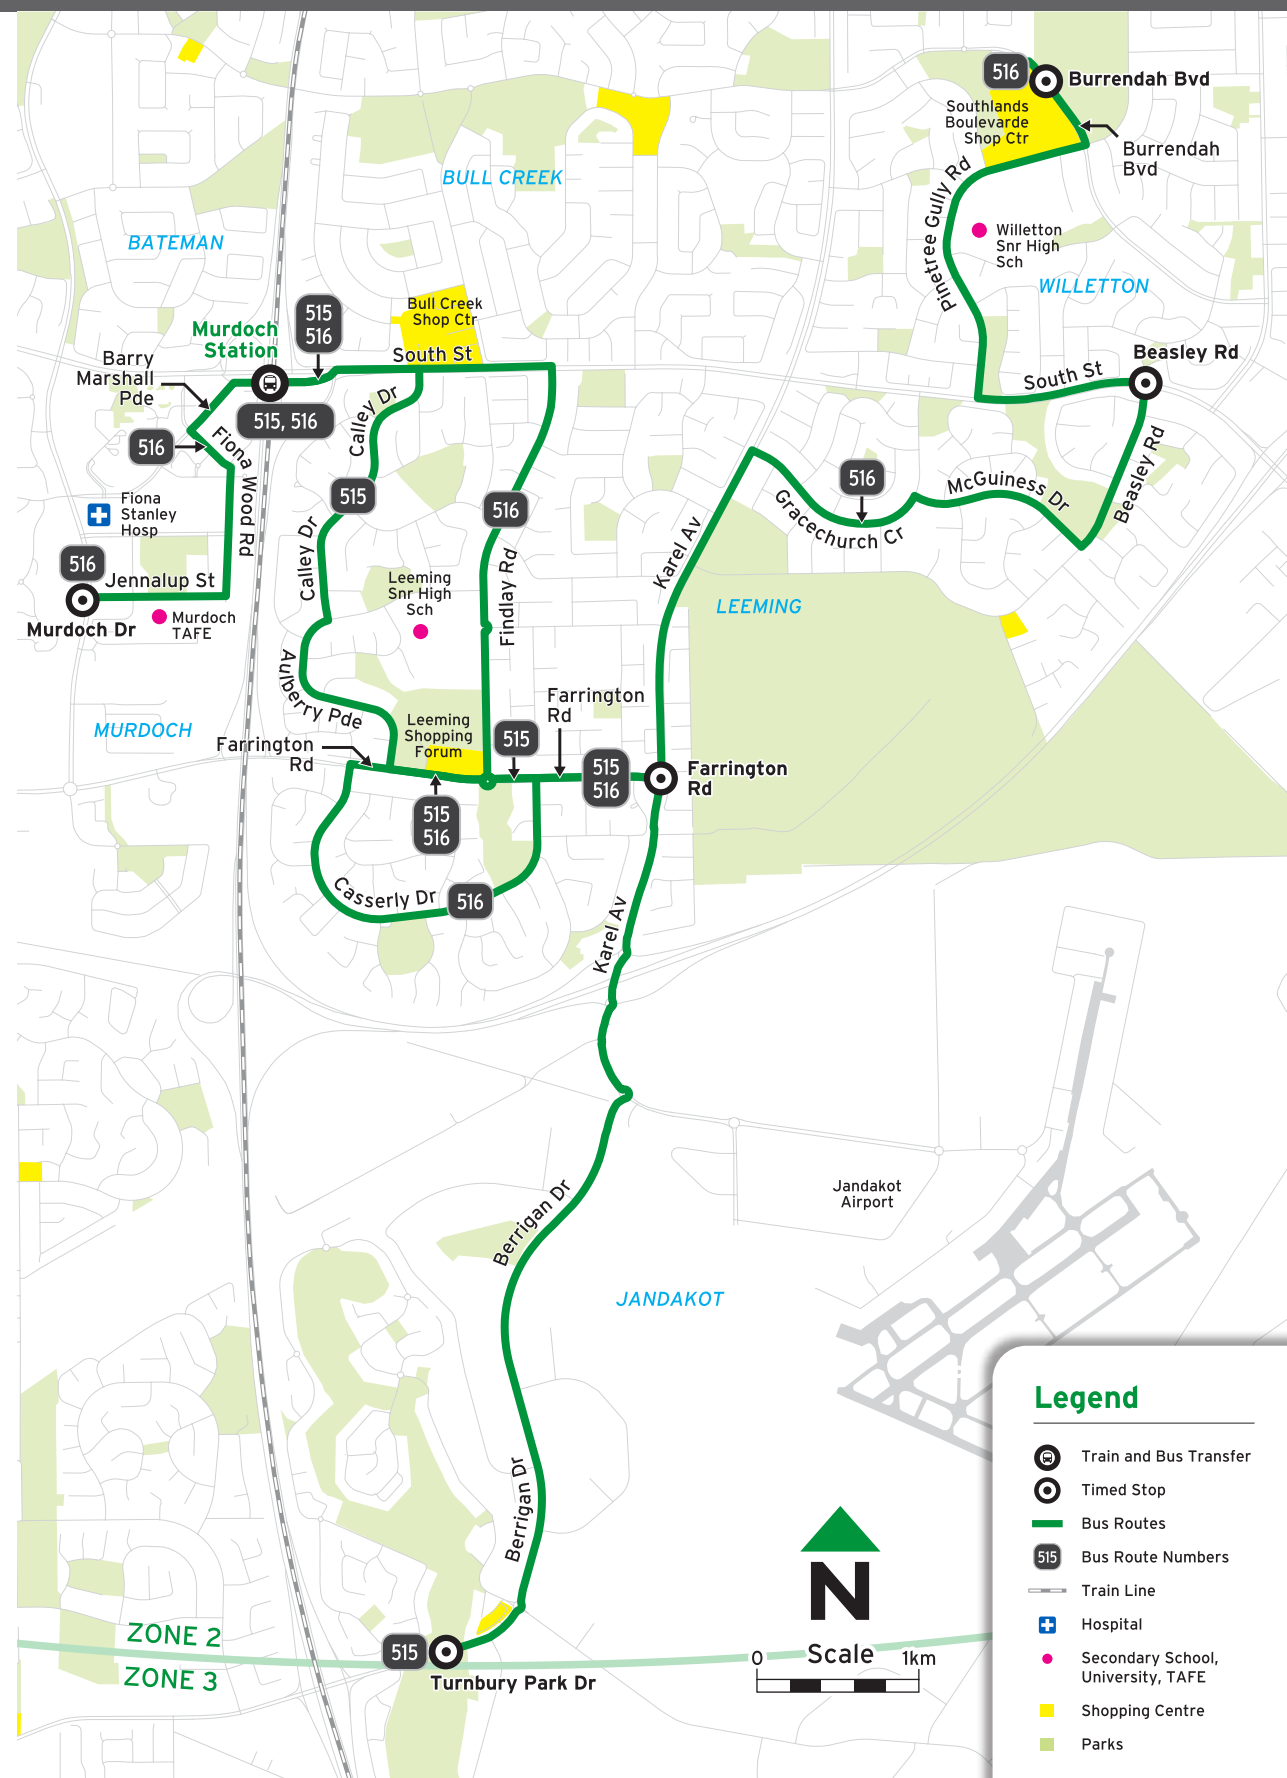

Route 516 - To Murdoch

Timed Stops	🕒	🕒	🕒	🕒	🚏
Stop No.	11199	20406	20390	23712 / Stand 6	26983
Route No.	Southlands Boulevard Shop Ctr	Beasley Rd / Merrifield Cir	Farrington Rd / Karel Av	Murdoch Stn	Murdoch TAFE

Monday to Friday						
am	516 A	-	5:42	5:46	5:59	-
	516 A	-	6:02	6:06	6:19	-
	516 A	-	6:20	6:24	6:37	-
	516 A	-	6:41	6:45	6:58	-
	516 A	-	7:01	7:05	7:18	-
	516 A	-	7:20	7:24	7:38	-
	516 A	7:34	7:37	7:42	7:58	-
	516 A	7:52	7:56	8:02	8:18	-
	516 A	8:09	8:13	8:19	8:34	-
	516 A	8:31	8:35	8:40	8:55	-
	516	9:02	9:06	9:11	9:21	9:28
	516	9:40	9:44	9:49	9:59	10:06
	516	10:40	10:44	10:49	10:59	11:06
	516	11:40	11:44	11:49	11:59	12:06
pm	516	12:40	12:44	12:49	12:59	1:06
	516	1:41	1:45	1:50	2:00	2:07
	516	2:41	2:45	2:50	3:02	3:12
	516 A	3:04	3:09	3:14	3:27	-
	516 A	4:12	4:16	4:21	4:33	-
	516 A	5:08	5:12	5:17	5:28	-
	516 A	6:04	6:08	6:13	6:24	-

Saturday

am	516 A	7:24	7:27	7:32	7:44	-
	516 A	8:24	8:27	8:32	8:44	-
	516 A	9:24	9:27	9:32	9:44	-
	516 A	10:24	10:27	10:32	10:44	-
	516 A	11:23	11:26	11:31	11:44	-
pm	516 A	12:24	12:27	12:32	12:44	-
	516 A	1:24	1:27	1:32	1:44	-
	516 A	2:24	2:27	2:32	2:44	-
	516 A	3:24	3:27	3:32	3:44	-
	516 A	4:24	4:27	4:32	4:44	-
	516 A	5:24	5:27	5:32	5:44	-
	516 A	6:24	6:27	6:32	6:44	-

No Sunday & Public Holiday service

Legend

- A Terminates at Murdoch Stn.

Route 515, 516 Map

Looking for more information?

- **Visit us online**
  transperth.wa.gov.au
- **Get the app**
  Download our free iPhone® or Android™ app to help you plan your journey.
- **Call us**
  InfoLine on 13 62 13 (TIS 13 14 50)
  Hearing or speech impaired?
  Call via NRS on 133 677
- **Visit an InfoCentre at:**
  - Airport Central Station
  - Elizabeth Quay Bus Station
  - Perth Busport
  - Perth Station
  - Perth Underground Station