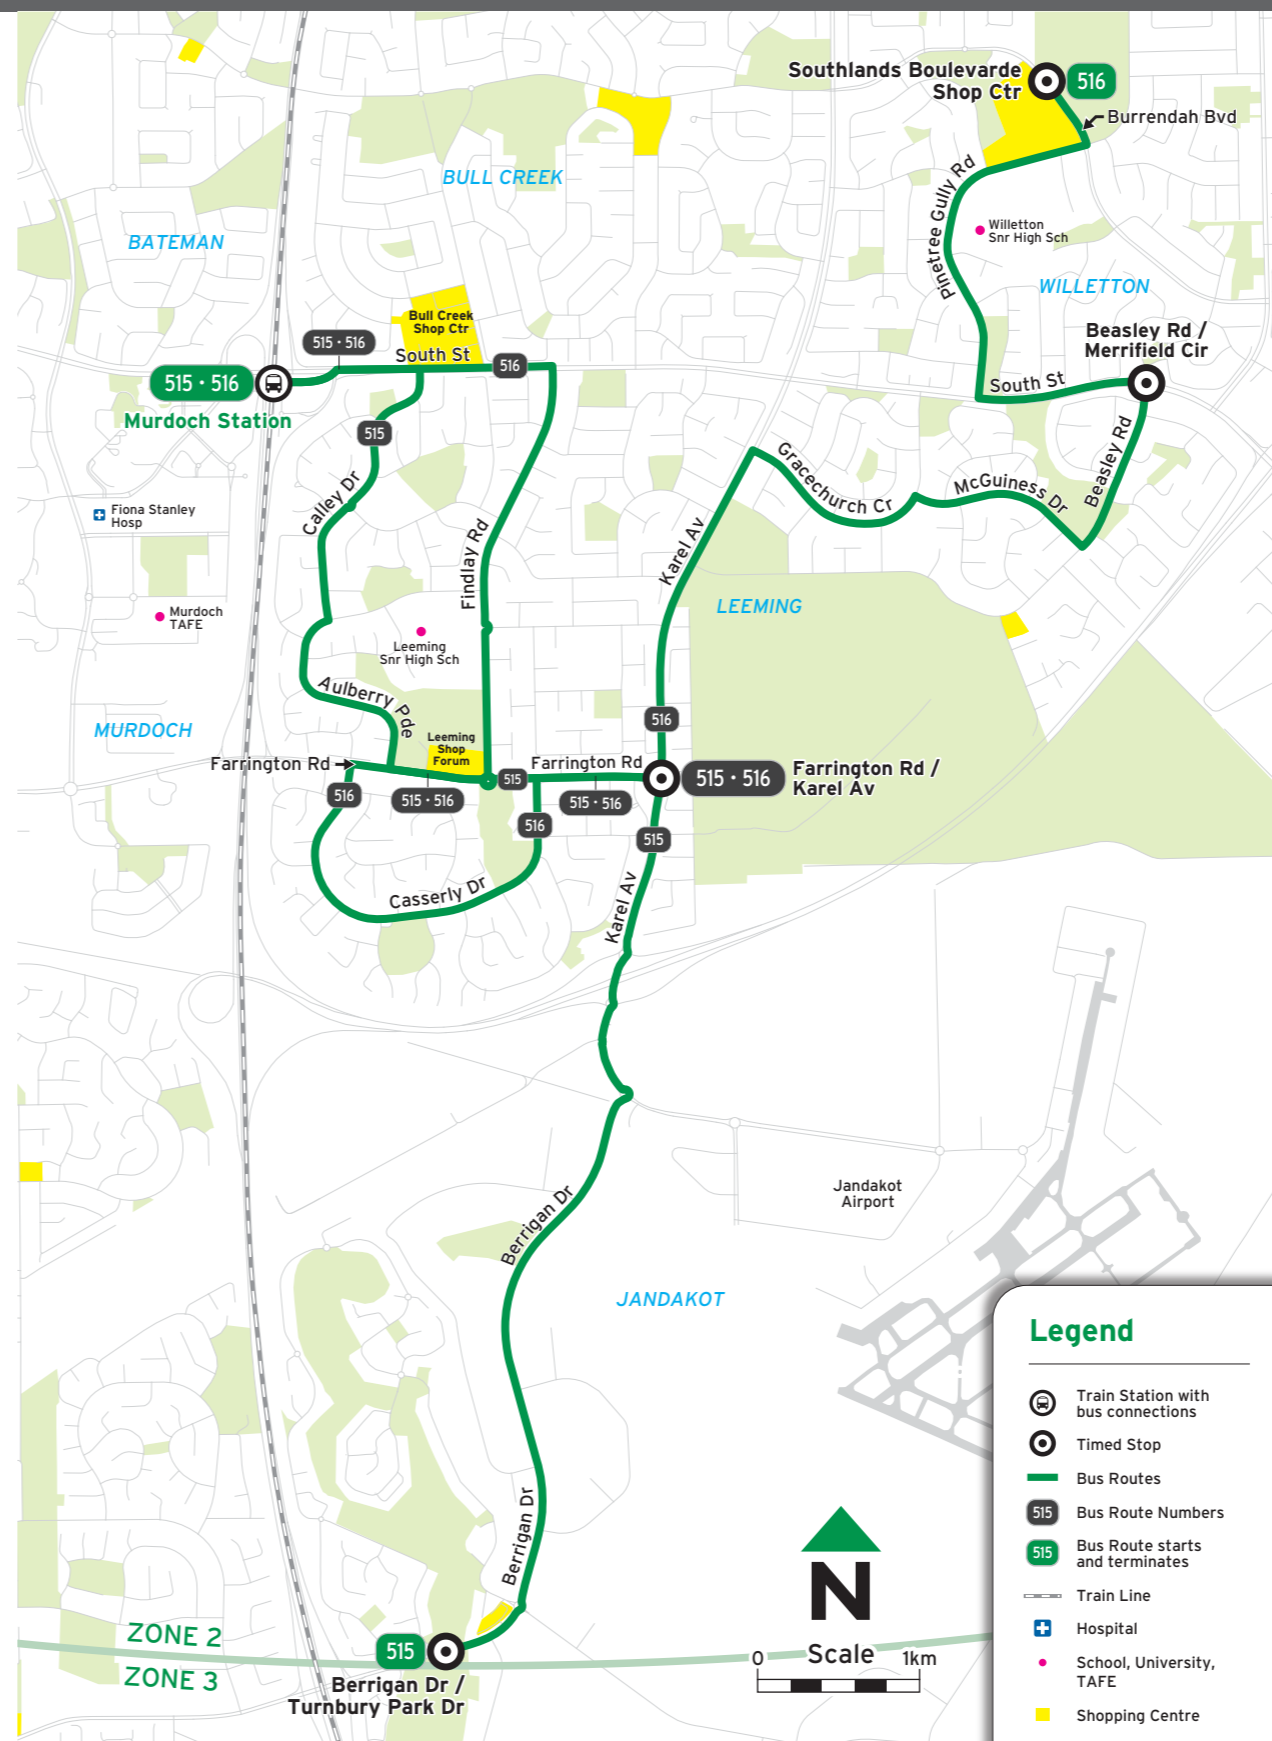

Route 516 - To Murdoch

Timed Stops	🕒	🕒	🕒	🕒
Stop No.	11199	20406	20390	23712 / Stand 6
Route No.	Southlands Boulevard Shop Ctr	Beasley Rd / Merrifield Cir	Farrington Rd / Karel Av	Murdoch Stn

Monday to Friday

am	516	-	5:45	5:49	6:02
	516	-	6:06	6:10	6:22
	516	-	6:26	6:30	6:42
	516	-	6:39	6:43	6:57
	516	-	6:58	7:02	7:17
	516	-	7:17	7:21	7:37
	516	7:30	7:33	7:39	7:57
	516	7:50	7:54	8:00	8:17
	516	8:05	8:10	8:16	8:32
	516	8:33	8:37	8:42	8:57
	516	9:01	9:05	9:10	9:22
	516	9:38	9:42	9:47	9:59
	516	10:38	10:42	10:49	10:59
	516	11:39	11:43	11:48	11:59
pm	516	12:38	12:42	12:47	12:59
	516 E	1:40	1:44	1:49	2:01
	516	2:37	2:41	2:46	3:02
	516	3:00	3:06	3:12	3:27
	516	4:15	4:19	4:24	4:37
	516	5:05	5:09	5:14	5:27
	516	6:01	6:05	6:10	6:22

Saturday

am	516	7:23	7:26	7:31	7:44
	516	8:24	8:27	8:32	8:44
	516	9:23	9:26	9:31	9:44
	516	10:22	10:25	10:30	10:44
	516	11:22	11:25	11:30	11:44
pm	516	12:23	12:26	12:31	12:44
	516	1:24	1:27	1:32	1:44
	516	2:24	2:27	2:32	2:44
	516	3:23	3:26	3:31	3:44
	516	4:23	4:26	4:31	4:44
	516	5:24	5:27	5:32	5:44
	516	6:24	6:27	6:32	6:44

No Sunday & Public Holiday service

Legend

- E Extends to Murdoch TAFE.

Route 515, 516 Map

Looking for more information?

Visit us online
transperth.wa.gov.au

Get the app
Download our free iPhone® or Android™ app to help you plan your journey.

Link to the Transperth app for Android™ and iPhone®

Call us
InfoLine on 13 62 13
(TIS 13 14 50)
Hearing or speech impaired?
Call via NRS on 133 677

Visit an InfoCentre at:

- Airport Central Station
- Elizabeth Quay Bus Station
- Perth Busport
- Perth Station
- Perth Underground Station