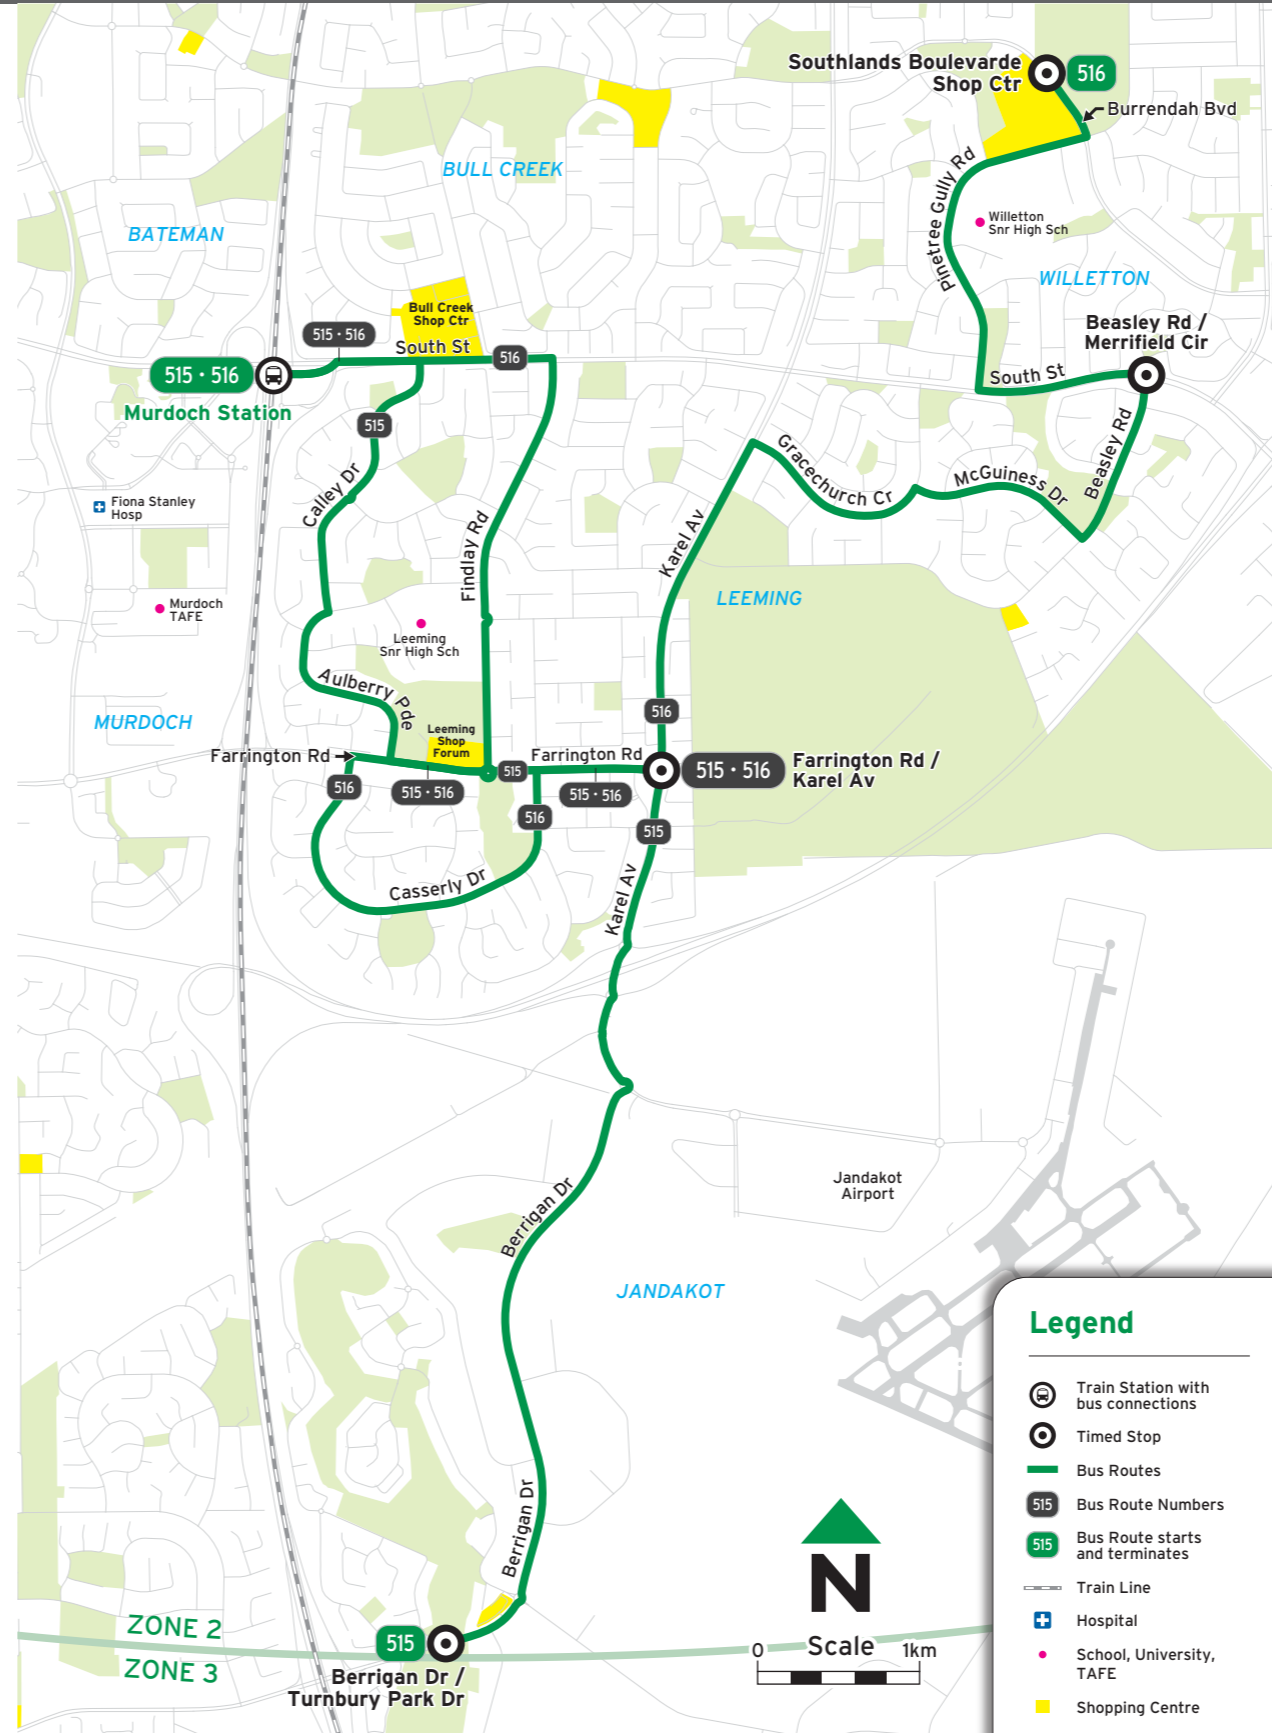

Route 516 - To Murdoch

Timed Stops	🕒	🕒	🕒	🕒
Stop No.	11199	20406	20390	23712 / Stand 6
Route No.	Southlands Boulevard Shop Ctr	Beasley Rd / Merrifield Cir	Farrington Rd / Karel Av	Murdoch Stn

Monday to Friday					
am	516	-	5:45	5:49	6:02
	516	-	6:05	6:09	6:22
	516	-	6:26	6:30	6:42
	516	-	6:39	6:43	6:57
	516	-	6:58	7:02	7:17
	516	-	7:17	7:21	7:37
	516	7:30	7:33	7:39	7:57
	516	7:48	7:52	7:58	8:17
	516	8:03	8:08	8:14	8:32
	516	8:32	8:36	8:41	8:57
	516	9:00	9:04	9:09	9:22
	516	9:36	9:40	9:45	9:59
	516	10:36	10:40	10:45	10:59
	516	11:36	11:40	11:45	11:59
pm	516	12:36	12:40	12:45	12:59
	516 A	1:39	1:43	1:48	2:02
	516	2:37	2:41	2:46	3:02
	516	2:58	3:04	3:10	3:27
	516	4:14	4:18	4:23	4:37
	516	5:05	5:09	5:14	5:27
	516	6:01	6:05	6:10	6:22

Saturday

am	516	7:23	7:26	7:31	7:44
	516	8:22	8:25	8:30	8:44
	516	9:22	9:25	9:30	9:44
	516	10:22	10:25	10:30	10:44
	516	11:22	11:25	11:30	11:44
pm	516	12:22	12:25	12:30	12:44
	516	1:22	1:25	1:30	1:44
	516	2:22	2:25	2:30	2:44
	516	3:23	3:26	3:31	3:44
	516	4:23	4:26	4:31	4:44
	516	5:23	5:26	5:31	5:44
	516	6:23	6:26	6:31	6:44

No Sunday & Public Holiday service

Legend

- A Extends to Murdoch TAFE.

Route 515, 516 Map

Looking for more information?

Visit us online
transperth.wa.gov.au

Get the app
Download our free iPhone® or Android™ app to help you plan your journey.

Link to the Transperth app for Android™ and iPhone®

Call us
InfoLine on 13 62 13
(TIS 13 14 50)
Hearing or speech impaired?
Call via NRS on 133 677

Visit an InfoCentre at:

- Airport Central Station
- Elizabeth Quay Bus Station
- Perth Busport
- Perth Station
- Perth Underground Station