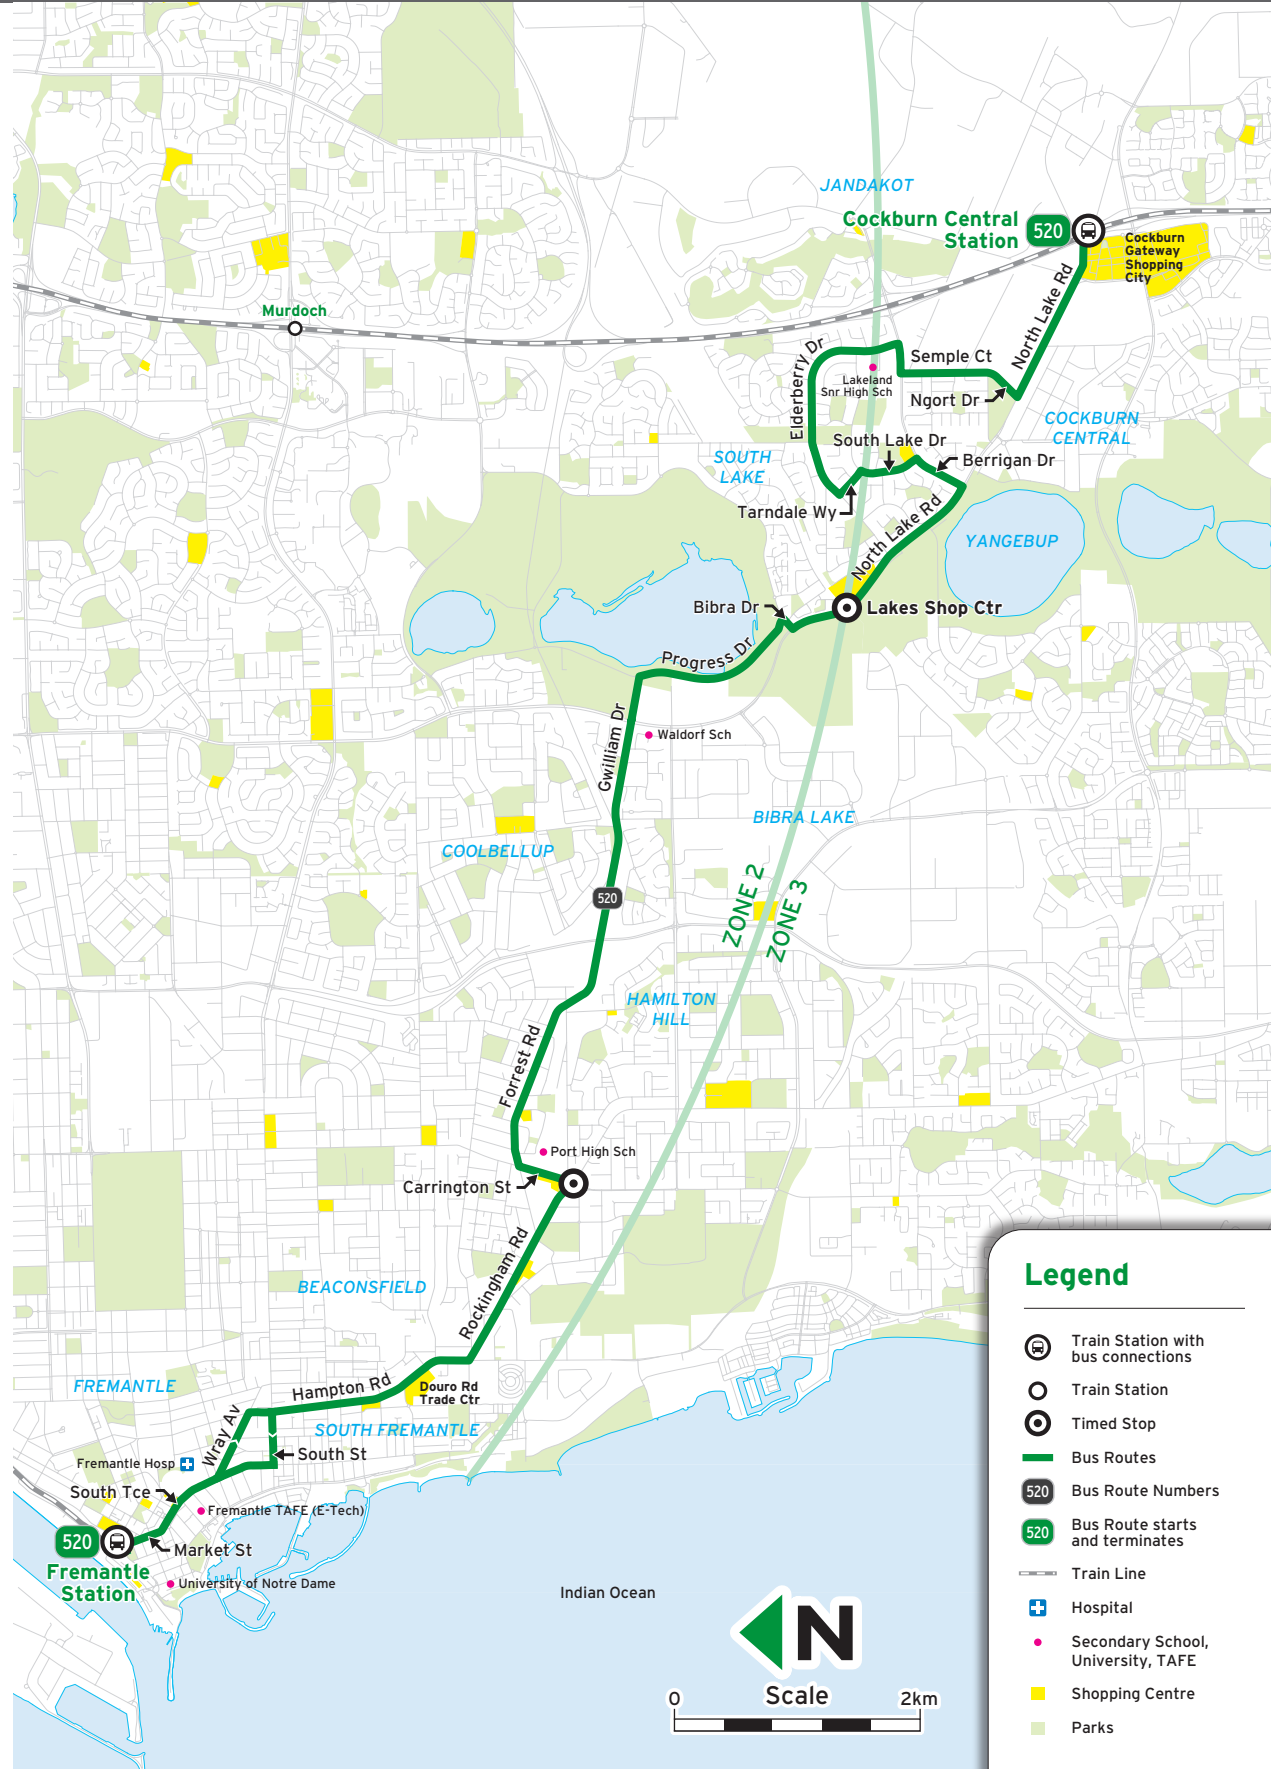

Legend
D Terminates on Carrington St before Rockingham Rd, Hamilton Hill.

Route 520 Map

Timed Stops				
Stop No.	23633 / Stand 9	20365	10652	10428 / Stand 1
Route No.	Cockburn Central Stn	Lakes Shop Ctr	Rockingham Rd / Carrington St	Fremantle Stn

Saturday				
am 520	6:51	7:01	7:12	7:25
520	7:59	8:11	8:23	8:40
520	8:59	9:11	9:24	9:42
520	9:59	10:12	10:25	10:45
520	10:59	11:13	11:27	11:47
520	11:59	12:13	12:27	12:47
pm 520	12:59	1:12	1:25	1:45
520	1:59	2:12	2:25	2:45
520	2:59	3:12	3:25	3:45
520	3:59	4:12	4:25	4:45
520	4:59	5:12	5:25	5:43
520	5:59	6:12	6:25	6:42
520	6:59	7:10	7:21	7:38
520	7:59	8:10	8:21	8:37
520	8:59	9:10	9:21	9:37
520	10:10	10:21	10:32	10:48
520	11:10	11:20	11:31	11:46

Sunday and Public Holidays				
am 520	7:59	8:10	8:21	8:37
520	8:59	9:10	9:22	9:39
520	9:59	10:11	10:24	10:43
520	10:59	11:12	11:25	11:45
520	11:59	12:12	12:25	12:44
pm 520	12:59	1:12	1:25	1:44
520	1:59	2:12	2:25	2:42
520	2:59	3:12	3:25	3:41
520	3:59	4:11	4:23	4:38
520	4:59	5:11	5:23	5:39
520	5:59	6:11	6:22	6:38
520	6:59	7:10	7:21	7:36
520	8:10	8:20	8:31	8:44
520	9:10	9:20	9:31	9:44

Legend

- Train Station with bus connections
- Train Station
- Timed Stop
- Bus Routes
- Bus Route Numbers
- Bus Route starts and terminates
- Train Line
- Hospital
- Secondary School, University, TAFE
- Shopping Centre
- Parks