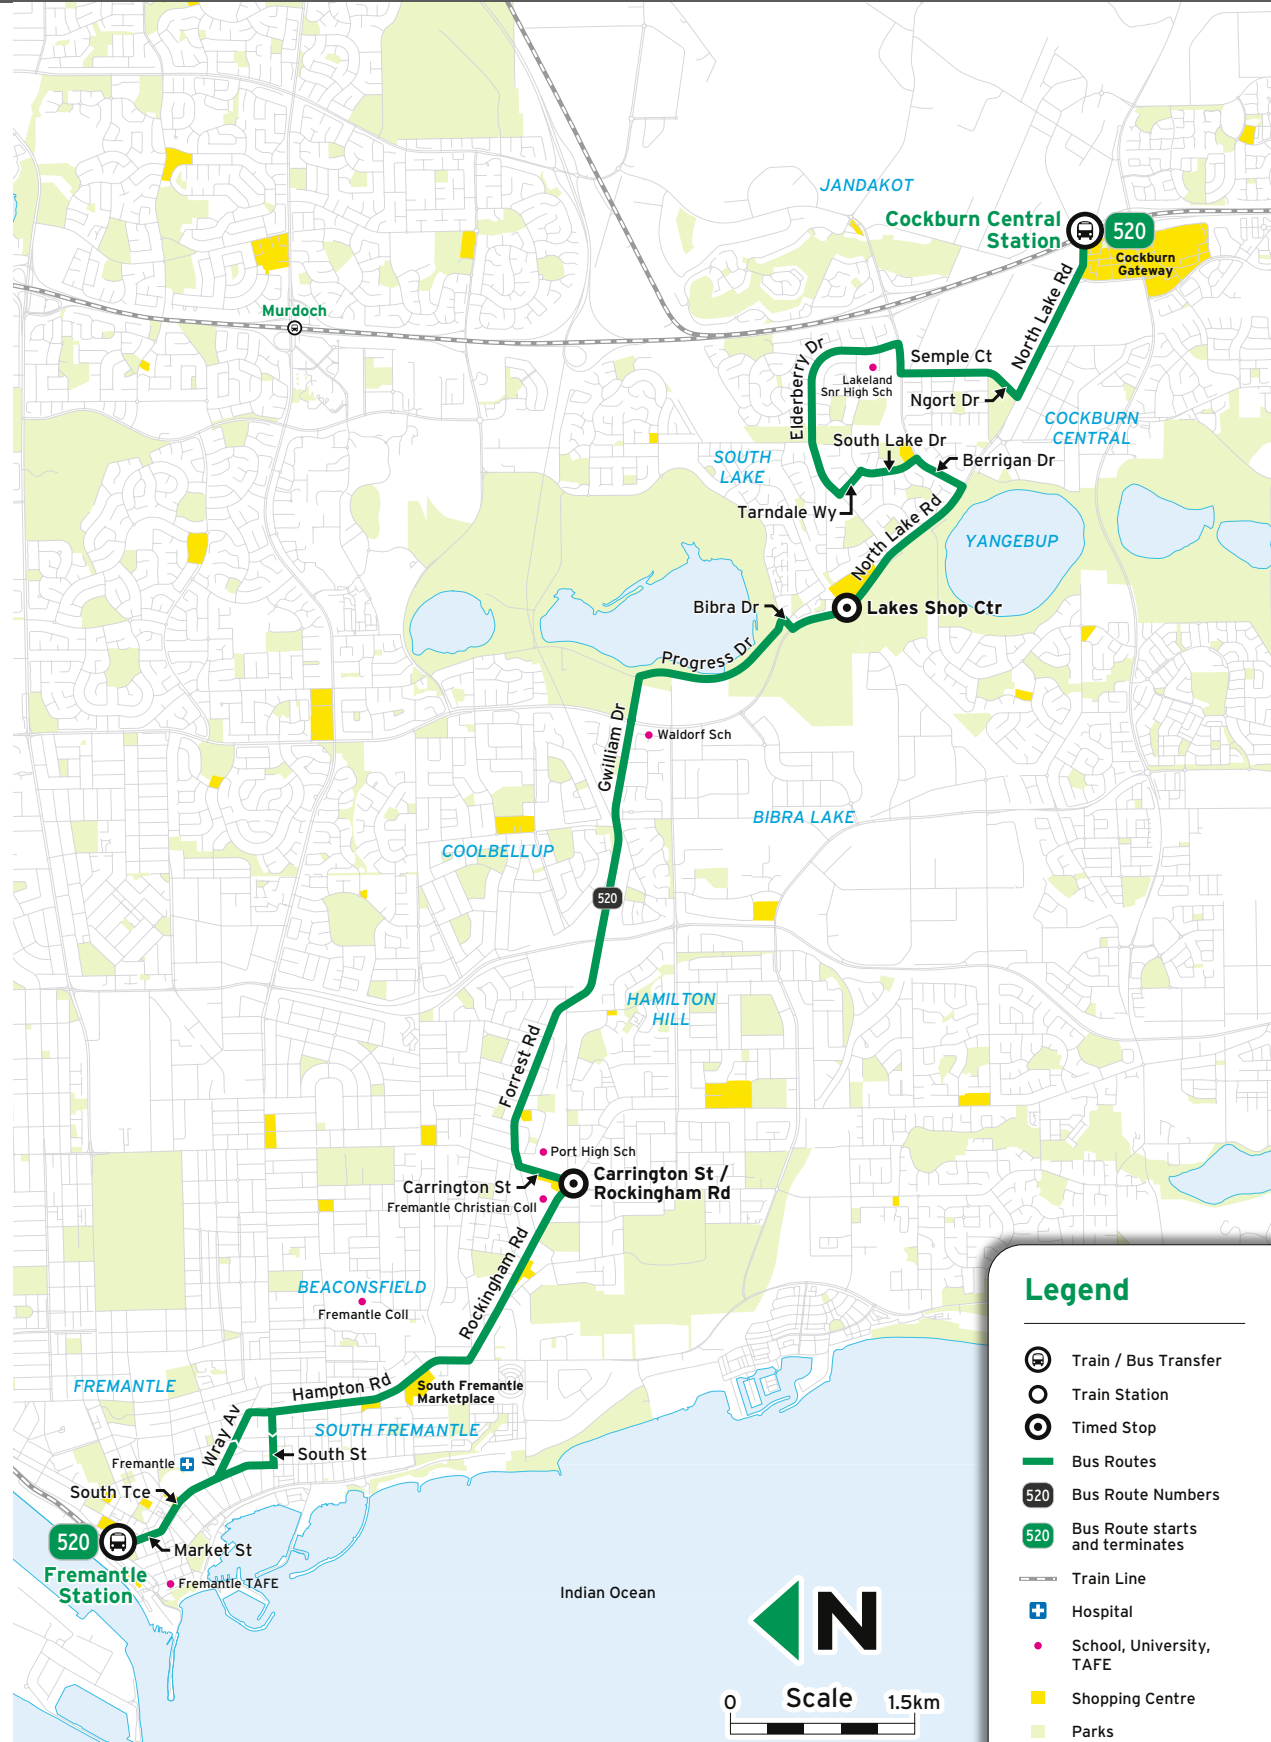

Legend
C Terminates on Carrington St before Rockingham Rd, Hamilton Hill at time shown in Rockingham Rd / Carrington St column.

Route 520 Map

Timed Stops				
Stop No.	23632 / Stand 8	20365	10652	10428 / Stand 1
Route No.	Cockburn Central Stn	Lakes Shop Ctr	Rockingham Rd / Carrington St	Fremantle Stn

Saturday

am 520	6:53	7:03	7:14	7:29
520	8:01	8:13	8:26	8:44
520	9:01	9:13	9:27	9:45
520	10:01	10:14	10:28	10:48
520	11:01	11:15	11:29	11:49
pm 520	12:01	12:15	12:29	12:49
520	1:01	1:15	1:28	1:48
520	2:01	2:15	2:28	2:48
520	3:01	3:15	3:28	3:48
520	4:01	4:15	4:28	4:48
520	5:01	5:15	5:28	5:46
520	6:01	6:14	6:27	6:45
520	7:01	7:14	7:25	7:42
520	8:01	8:12	8:23	8:40
520	9:01	9:12	9:23	9:39
520	10:12	10:23	10:34	10:50
520	11:12	11:22	11:33	11:48

Sunday & Public Holidays

am 520	8:01	8:13	8:25	8:41
520	9:01	9:13	9:26	9:45
520	10:01	10:14	10:27	10:46
520	11:01	11:14	11:27	11:46
pm 520	12:01	12:14	12:28	12:47
520	1:01	1:14	1:28	1:47
520	2:01	2:14	2:28	2:47
520	3:01	3:14	3:27	3:45
520	4:01	4:14	4:26	4:44
520	5:01	5:14	5:26	5:42
520	6:01	6:14	6:26	6:42
520	7:01	7:13	7:24	7:39
520	8:12	8:23	8:34	8:49
520	9:12	9:22	9:33	9:48

Legend

- Train / Bus Transfer
- Train Station
- Timed Stop
- Bus Routes
- Bus Route Numbers
- Bus Route starts and terminates
- Train Line
- Hospital
- School, University, TAFE
- Shopping Centre
- Parks