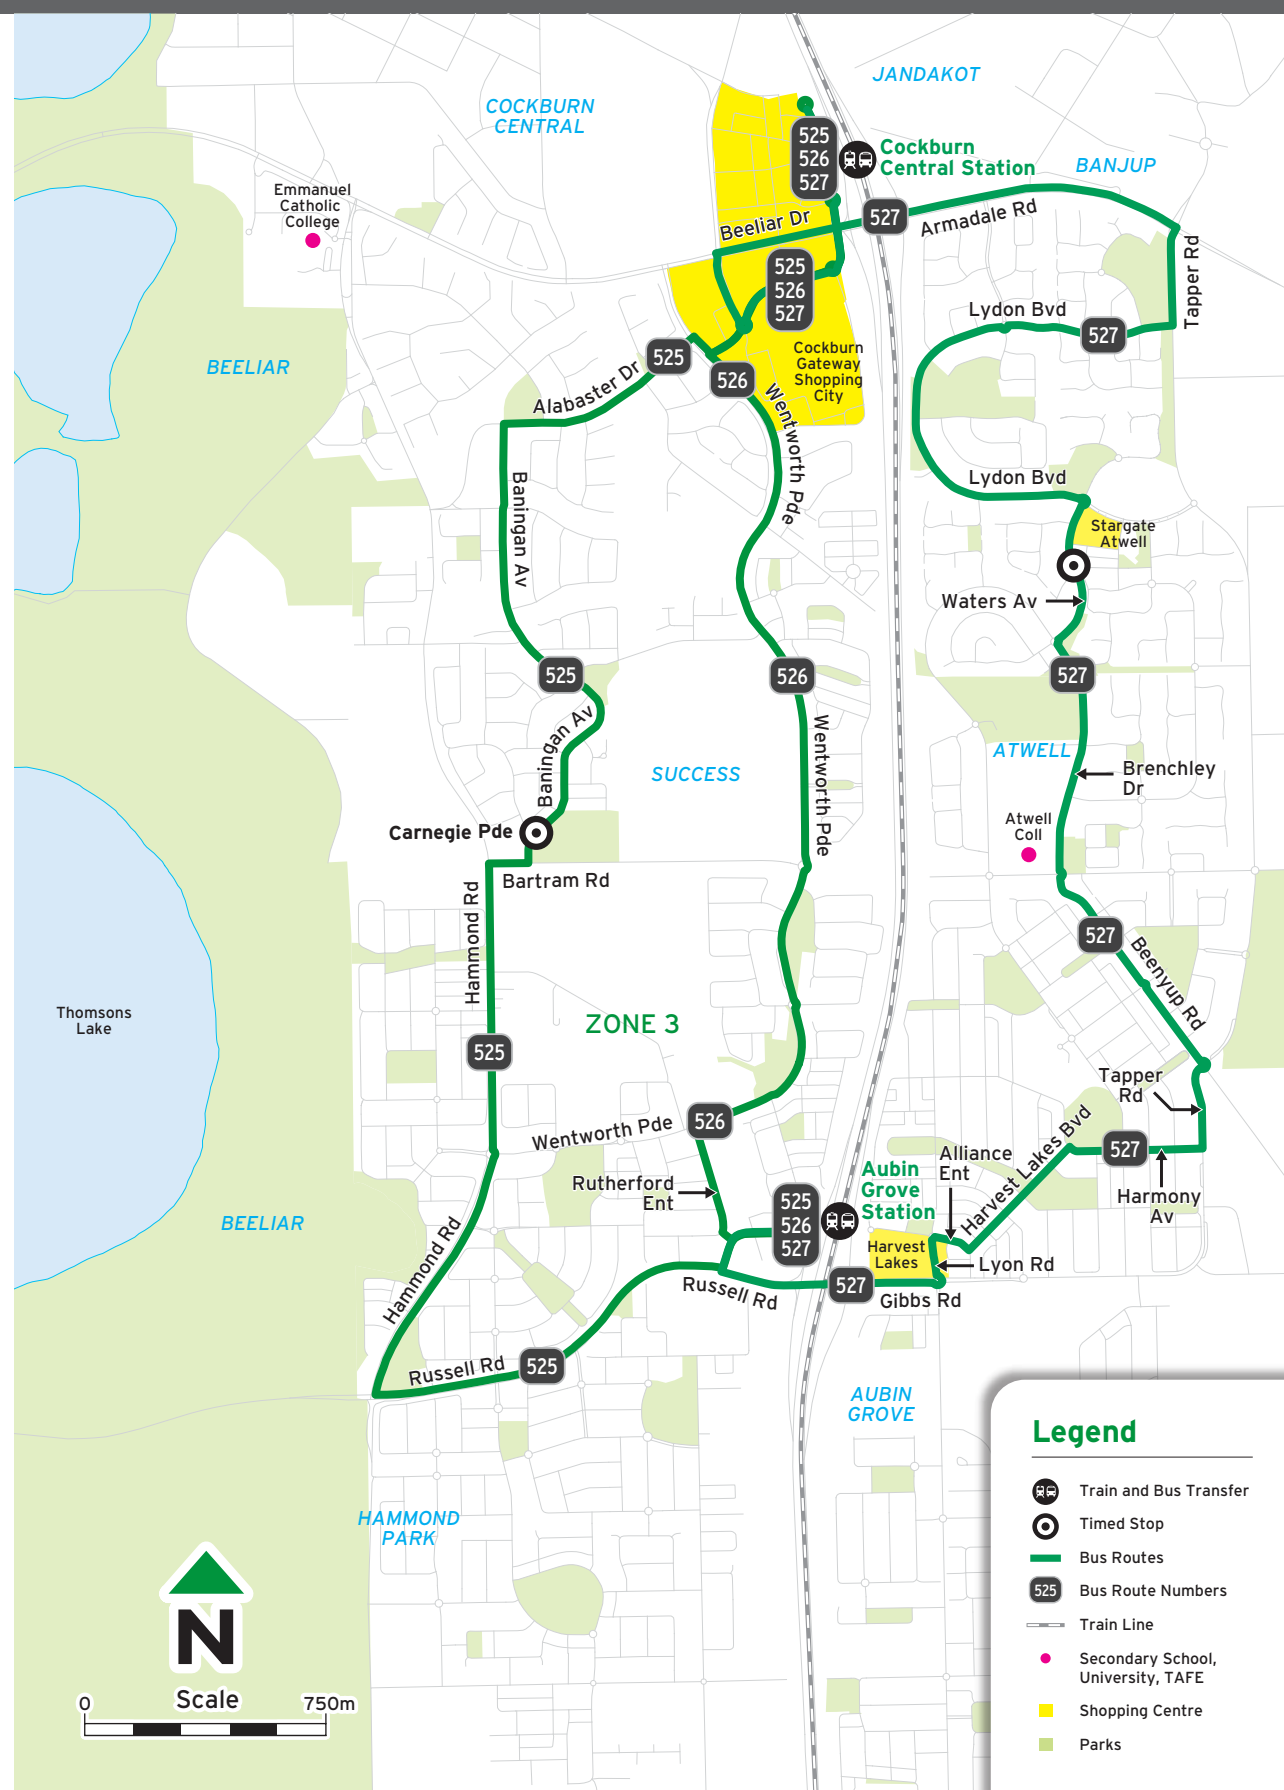

Timed Stops Stop No.	27568	21102	23635
Route No.	Aubin Grove Stn	Waters Av / Oaten Rtt	Cockburn Central Stn
Saturday			
am 527	6:22	6:29	6:40
527	7:21	7:29	7:40
527	8:20	8:28	8:40
527	9:19	9:27	9:40
527	10:19	10:27	10:40
527	11:18	11:26	11:40
pm 527	12:18	12:26	12:40
527	1:20	1:28	1:40
527	2:20	2:28	2:40
527	3:20	3:28	3:40
527	4:20	4:28	4:40
527	5:20	5:28	5:40
527	6:20	6:28	6:40
527	7:22	7:29	7:40
527	8:29	8:36	8:47
527	9:29	9:36	9:47
527	10:29	10:36	10:47
Sunday and Public Holidays			
am 527	7:22	7:30	7:40
527	8:22	8:30	8:40
527	9:22	9:30	9:41
527	10:20	10:28	10:40
527	11:18	11:26	11:40
pm 527	12:20	12:28	12:40
527	1:19	1:28	1:40
527	2:21	2:29	2:40
527	3:21	3:29	3:40
527	4:21	4:29	4:40
527	5:22	5:29	5:40
527	6:22	6:30	6:40
527	7:30	7:38	7:47
527	8:30	8:38	8:47

Legend
527 A Operates on Monday, Tuesday, Thursday and Friday school days only, departing Atwell College at 2.53pm.
527 B Operates on Wednesday school days only, departing Atwell College at 3.03pm.

Route 525, 526, 527 Map

Legend

- Train and Bus Transfer
- Timed Stop
- Bus Routes
- Bus Route Numbers
- Train Line
- Secondary School, University, TAFE
- Shopping Centre
- Parks