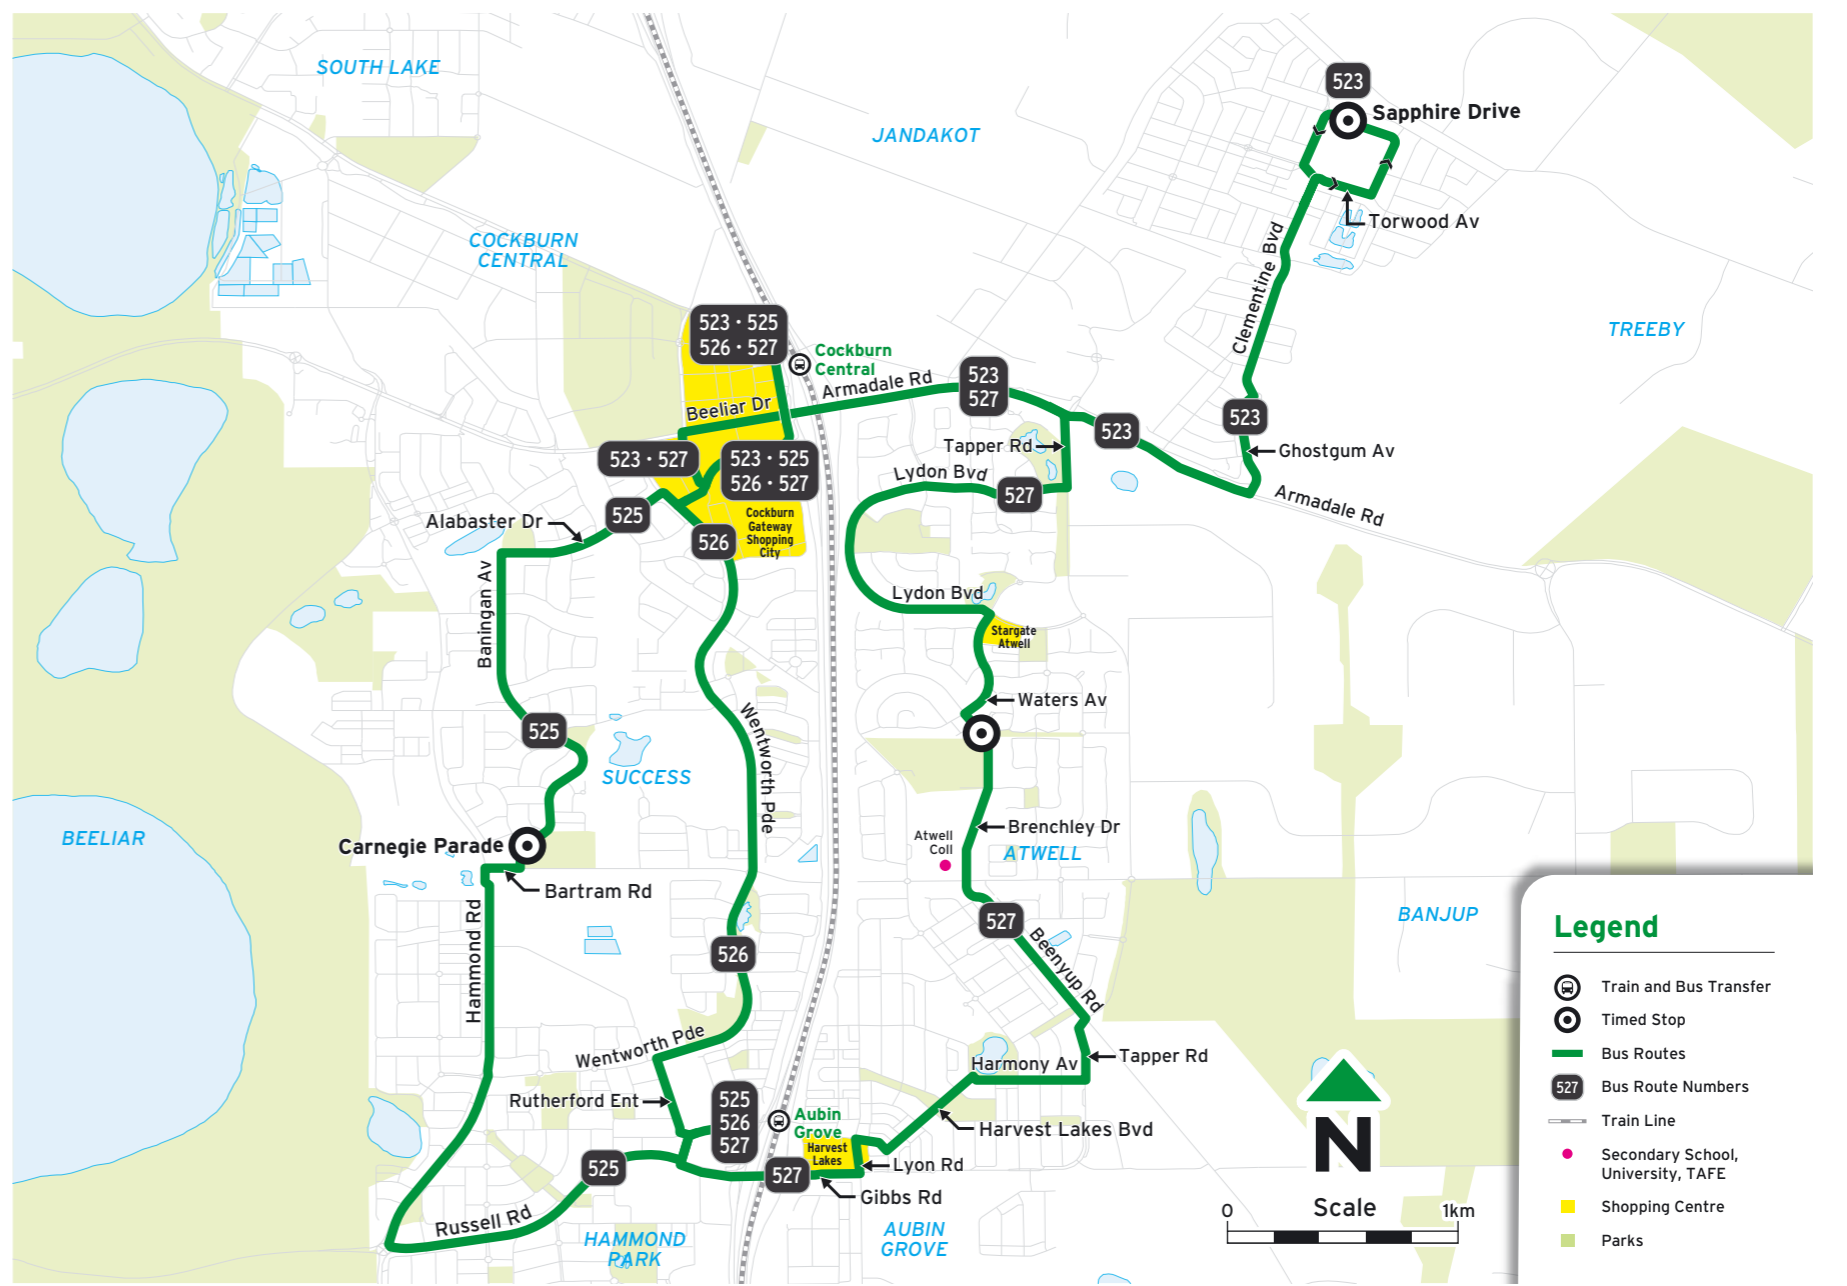

Legend
526 A Deviates via Southern Cross Retirement Village. Also deviates via Success Primary School on school days only.
526 R Deviates via Southern Cross Retirement Village.
526 S Deviates via Success Primary School on school days only.

Route 527 - To Cockburn Central

Timed Stops			
Stop No.	27568	21116	23635

Route No.	Aubin Grove Stn	Brenchley Dr / Waters Av	Cockburn Central Stn

Monday to Friday				
am 527	4:59	5:07		5:17
527	5:37	5:44		5:55
527	5:56	6:03		6:15
527	6:14	6:22		6:33
527	6:34	6:42		6:54
527	6:48	6:57		7:09
527	6:58	7:07		7:19
527	7:07	7:16		7:29
527	7:17	7:26		7:39
527	7:26	7:36		7:49
527	7:37	7:46		7:59
527	7:47	7:56		8:09
527	7:57	8:06		8:19
527	8:07	8:17		8:30
527	8:12	8:22		8:35
527	8:22	8:32		8:46
527	8:48	8:57		9:10
527	9:18	9:27		9:40
527	9:49	9:58		10:10
527	10:19	10:28		10:40
527	10:49	10:58		11:10
527	11:19	11:28		11:40
527	11:49	11:58		12:10
pm 527	12:20	12:28		12:40
527	12:50	12:58		1:10
527	1:28	1:36		1:48
527	1:58	2:06		2:18
527	2:28	2:36		2:48
527 A	-	2:55		3:07
527 B	-	3:05		3:17
527	2:58	3:08		3:23
527	3:28	3:37		3:50
527	3:58	4:07		4:20
527	4:37	4:45		4:58
527	5:09	5:17		5:30
527	5:29	5:37		5:50
527	6:01	6:09		6:20
527	6:36	6:44		6:55
527	7:22	7:30		7:40
527	8:22	8:30		8:40

Legend
527 A Operates on Monday, Tuesday, Thursday and Friday school days only, departing Atwell College at 2.53pm.
527 B Operates on Wednesday school days only, departing Atwell College at 3.03pm.

Route 523, 525, 526, 527 Map

Legend
Train and Bus Transfer
Timed Stop
Bus Routes
Bus Route Numbers
Train Line
Secondary School, University, TAFE
Shopping Centre
Parks

Scale 0 1km