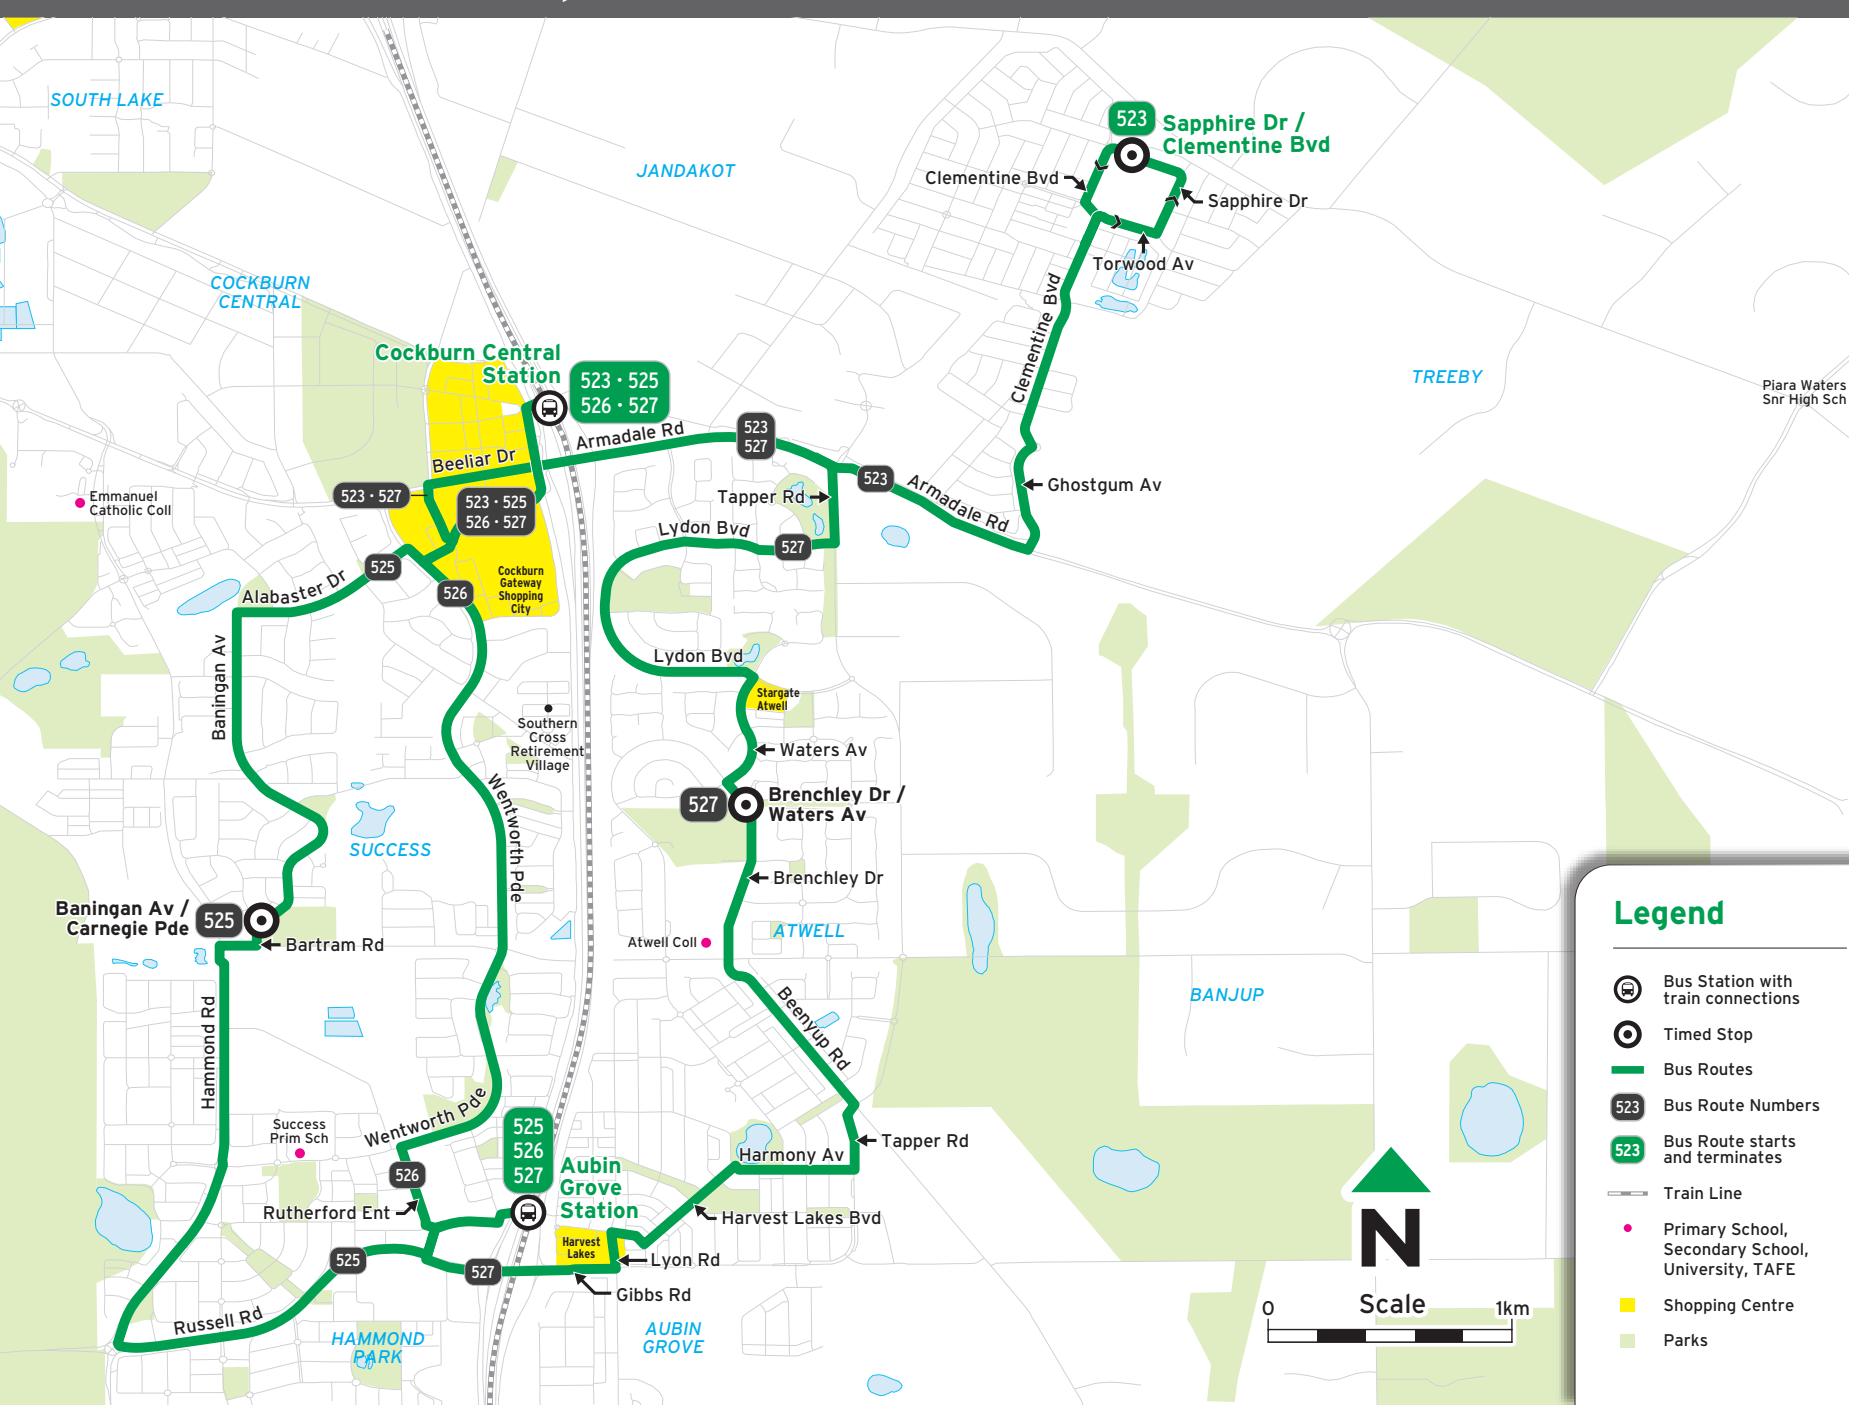

Legend
A Operates on school days only and deviates via Success Primary School.
D Deviates via Southern Cross Retirement Village.
S Deviates via Southern Cross Retirement Village. Also deviates via Success Primary School on school days only.

Route 527 - To Cockburn Central

Timed Stops	27568 / Stand 4	21116	23635 / Stand 11
Stop No.	Aubin Grove Stn	Brenchley Dr / Waters Av	Cockburn Central Stn
Monday to Friday			
am 527	5:00	5:06	5:19
527	5:38	5:44	5:57
527	5:58	6:04	6:17
527	6:18	6:24	6:37
527	6:37	6:44	6:57
527	6:47	6:54	7:07
527	6:56	7:03	7:17
527	7:06	7:13	7:27
527	7:16	7:23	7:37
527	7:25	7:33	7:47
527	7:35	7:43	7:57
527	7:45	7:53	8:07
527	7:55	8:03	8:17
527	8:04	8:12	8:27
527	8:14	8:22	8:37
527	8:24	8:32	8:47
527	8:54	9:02	9:17
527	9:17	9:25	9:39
527	9:47	9:55	10:09
527	10:17	10:25	10:39
527	10:48	10:55	11:09
527	11:18	11:25	11:39
527	11:48	11:55	12:09
pm 527	12:18	12:25	12:39
527	12:46	12:53	1:07
527	1:26	1:33	1:47
527	1:56	2:03	2:17
527	2:26	2:33	2:47
527 S	-	2:59	3:13
527 S	-	3:01	3:15
527 S	-	3:04	3:18
527	2:58	3:06	3:22
527	3:28	3:36	3:52
527	4:06	4:12	4:27
527	4:34	4:42	4:57
527	5:05	5:12	5:27
527	5:25	5:32	5:47
527	5:56	6:03	6:17
527	6:36	6:43	6:56
527	7:19	7:26	7:39
527	8:21	8:27	8:39

Legend
S Operates on school days only and departs from Atwell College 1 minute before first time shown.

Route 523, 525, 526, 527 Map