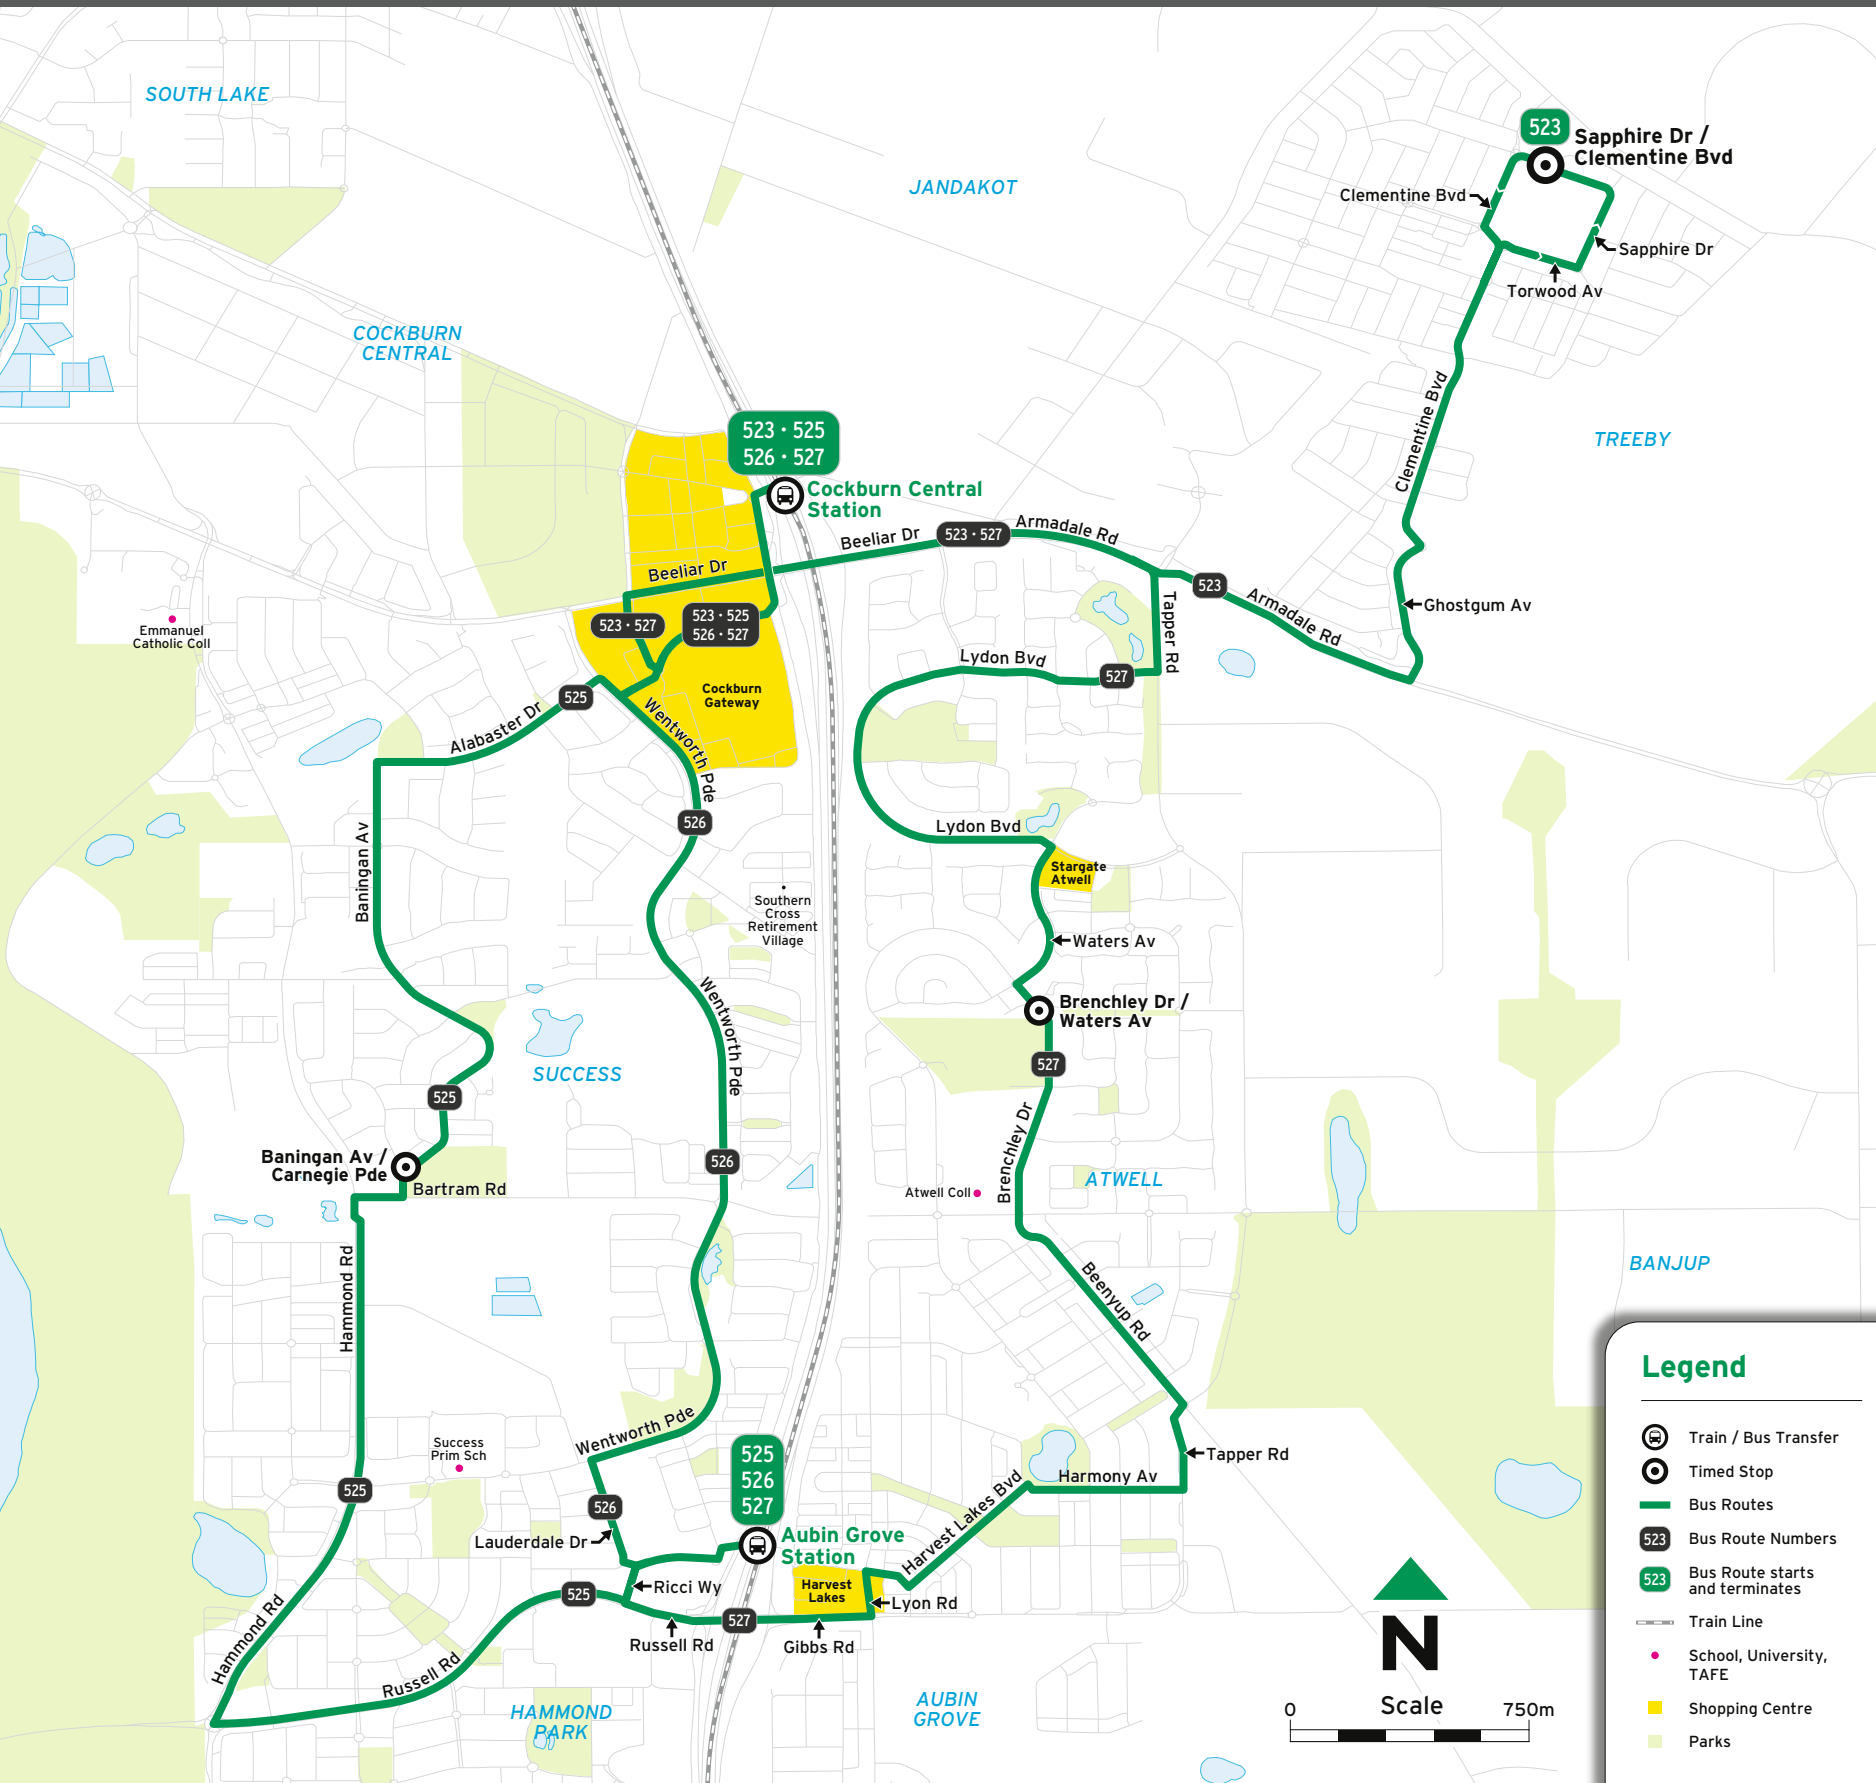

Legend
D Deviates via Southern Cross Retirement Village.

Route 527 - To Cockburn Central

Timed Stops	27568 / Stand 4	21116	23636 / Stand 12
Stop No.	Aubin Grove Stn	Brenchley Dr / Waters Av	Cockburn Central Stn
Monday to Friday			
am 527	5:01	5:08	5:19
527	5:39	5:46	5:57
527	5:58	6:06	6:17
527	6:17	6:25	6:37
527	6:36	6:45	6:57
527	6:47	6:55	7:07
527	6:56	7:04	7:17
527	7:05	7:13	7:27
527	7:14	7:23	7:37
527	7:24	7:33	7:47
527	7:33	7:42	7:57
527	7:43	7:52	8:07
527	7:52	8:02	8:17
527	8:03	8:13	8:27
527	8:13	8:23	8:37
527	8:23	8:33	8:47
527	8:54	9:03	9:17
527	9:32	9:40	9:54
527	10:02	10:10	10:24
527	10:33	10:41	10:54
527	11:03	11:11	11:24
527	11:33	11:41	11:54
pm 527	12:03	12:11	12:24
527	12:32	12:40	12:54
527	12:55	1:03	1:17
527	1:26	1:34	1:47
527	1:56	2:04	2:17
527	2:26	2:34	2:47
527 S	-	2:59	3:14
527 S	-	3:01	3:16
527 S	-	3:04	3:19
527	2:58	3:06	3:22
527	3:28	3:36	3:52
527	4:04	4:12	4:27
527	4:35	4:43	4:57
527	5:06	5:14	5:27
527	5:27	5:34	5:47
527	5:57	6:04	6:17
527	6:38	6:45	6:57
527	7:35	7:42	7:54
527	8:35	8:42	8:54

Legend
S Operates on school days only and departs from Atwell College 1 minute before first time shown.

Route 523, 525, 526, 527 Map

Tag on. Tag off.
Tag us.

View our platforms from our platforms, or anywhere else.