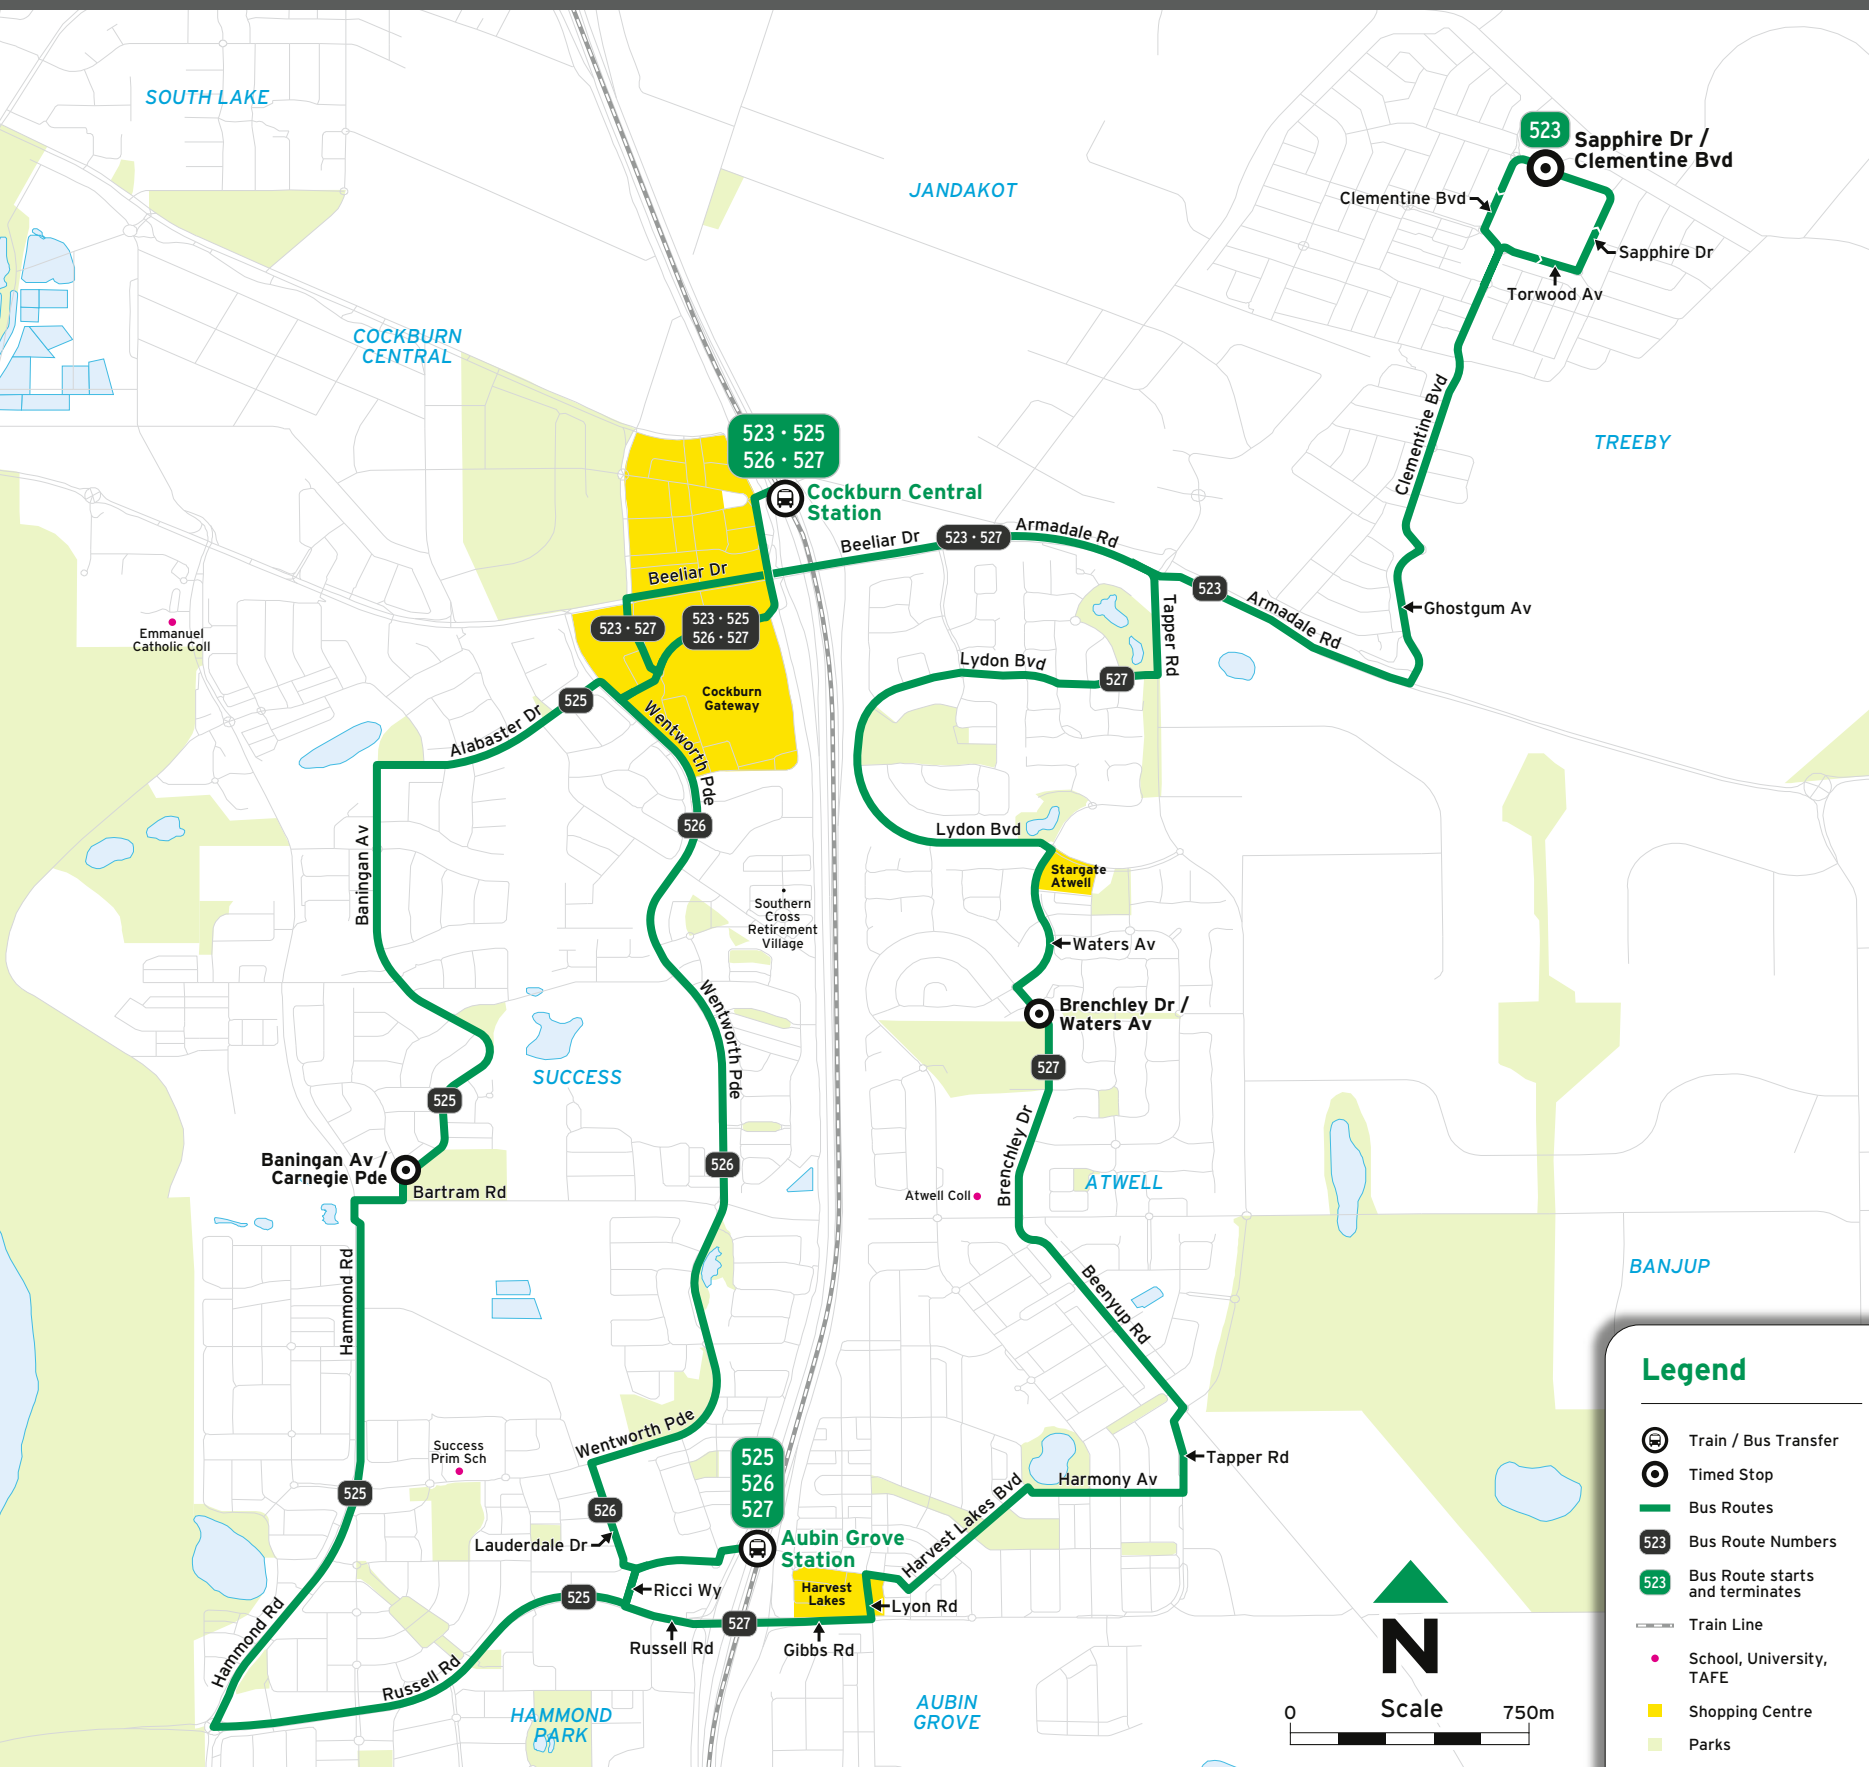

Timed Stops	27567 / Stand 3	23635 / Stand 11
Stop No.	Aubin Grove Stn	Cockburn Central Stn
Saturday		
am 526	7:00	7:09
526	8:00	8:09
526 D	8:57	9:09
526	10:00	10:09
526	10:59	11:09
526	11:59	12:09
pm 526	12:59	1:09
526	1:59	2:09
526	2:59	3:09
526	3:59	4:09
526	4:59	5:09
526	6:00	6:09
526	7:00	7:09
526	8:00	8:09

Legend
 A Deviates via Success Primary School on school days only.
 D Deviates via Southern Cross Retirement Village.
 S Deviates via Southern Cross Retirement Village. Also deviates via Success Primary School on school days only.

Route 527 - To Cockburn Central

Timed Stops	27568 / Stand 4	21116	23636 / Stand 12
Stop No.	Aubin Grove Stn	Brenchley Dr / Waters Av	Cockburn Central Stn
Monday to Friday			
am 527	5:02	5:09	5:19
527	5:38	5:45	5:57
527	5:57	6:04	6:17
527	6:17	6:24	6:37
527	6:36	6:44	6:57
527	6:50	6:58	7:12
527	6:59	7:08	7:22
527	7:09	7:18	7:32
527	7:19	7:28	7:42
527	7:26	7:35	7:50
527	7:36	7:46	8:01
527	7:47	7:57	8:12
527	7:58	8:08	8:22
527	8:07	8:18	8:32
527	8:17	8:28	8:42
527	8:27	8:38	8:52
527	8:54	9:03	9:17
527	9:31	9:40	9:54
527	10:01	10:10	10:24
527	10:31	10:40	10:54
527	11:02	11:10	11:24
527	11:32	11:40	11:54
pm 527	12:03	12:11	12:24
527	12:33	12:41	12:54
527	12:55	1:03	1:17
527	1:25	1:33	1:47
527	1:55	2:03	2:17
527	2:25	2:33	2:47
527 S	-	2:59	3:13
527 S	-	3:01	3:15
527 S	-	3:04	3:18
527	2:59	3:07	3:22
527	3:28	3:37	3:52
527	4:04	4:13	4:27
527	4:34	4:43	4:57
527	5:05	5:13	5:27
527	5:25	5:33	5:47
527	5:55	6:03	6:17
527	6:35	6:43	6:57
527	7:18	7:25	7:39
527	8:18	8:25	8:39

Legend
 S Operates on school days only and departs from Atwell College 1 minute before first time shown.

Route 523, 525, 526, 527 Map

Tag on. Tag off. Tag us.

View our platforms from our platforms, or anywhere else.