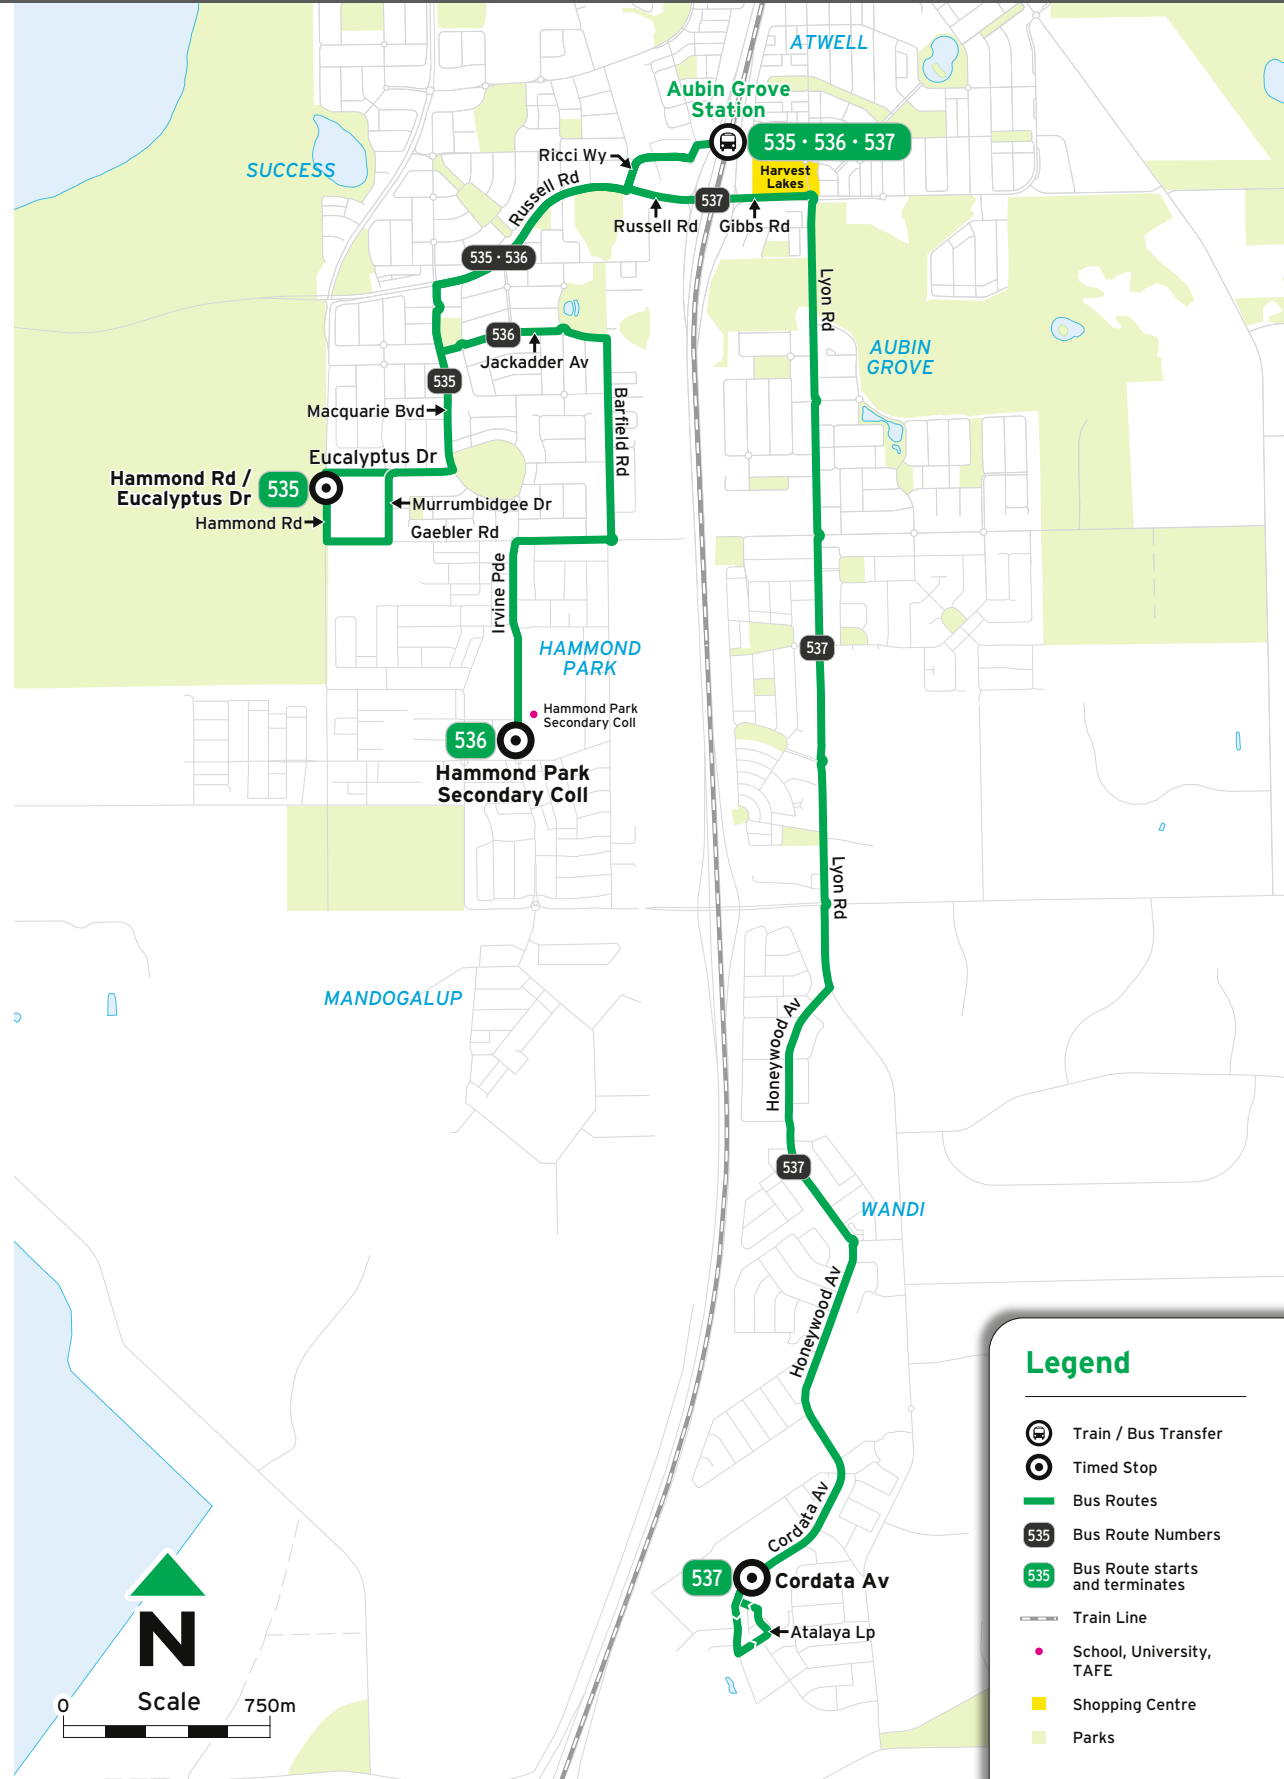

Tag on. Tag off. Tag us.

View our platforms from our platforms, or anywhere else.

Route 537 - To Aubin Grove

Timed Stops	🕒	🕒
Stop No.	28583	27566 / Stand 2
Route No.	Cordata Av / Atalaya Loop	Aubin Grove Stn
Monday to Friday		
am	537 5:01	5:15
	537 5:39	5:53
	537 5:58	6:13
	537 6:18	6:33
	537 6:27	6:42
	537 6:36	6:52
	537 6:50	7:07
	537 7:05	7:22
	537 7:14	7:32
	537 7:24	7:42
	537 7:33	7:52
	537 7:44	8:02
	537 7:54	8:12
	537 8:04	8:22
	537 8:14	8:32
	537 S 8:25	9:00
	537 8:32	8:53
	537 9:07	9:23
	537 9:35	9:50
	537 10:05	10:20
	537 10:35	10:50
	537 11:05	11:20
	537 11:35	11:50
pm	537 12:05	12:20
	537 12:36	12:50
	537 1:08	1:23
	537 1:39	1:53
	537 2:08	2:23
	537 2:34	2:53
	537 3:06	3:23
	537 A 3:07	3:27
	537 3:47	4:03
	537 4:18	4:33
	537 4:48	5:03
	537 5:08	5:23
	537 5:38	5:53
	537 6:09	6:23
	537 6:51	7:05
	537 7:51	8:05

Legend	
A	Operates on school days only and departs Hammond Park Secondary College at time shown in Cordata Av / Atalaya Loop column. Travels express to Lyon Rd after Rowley Rd in Wandii to resume normal route.
S	Operates on school days only and deviates express to Hammond Park Secondary College.

Route 535, 536, 537 Map

Legend	
🕒	Train / Bus Transfer
🕒	Timed Stop
🕒	Bus Routes
535	Bus Route Numbers
535	Bus Route starts and terminates
🚆	Train Line
🎓	School, University, TAFE
🛒	Shopping Centre
🌳	Parks