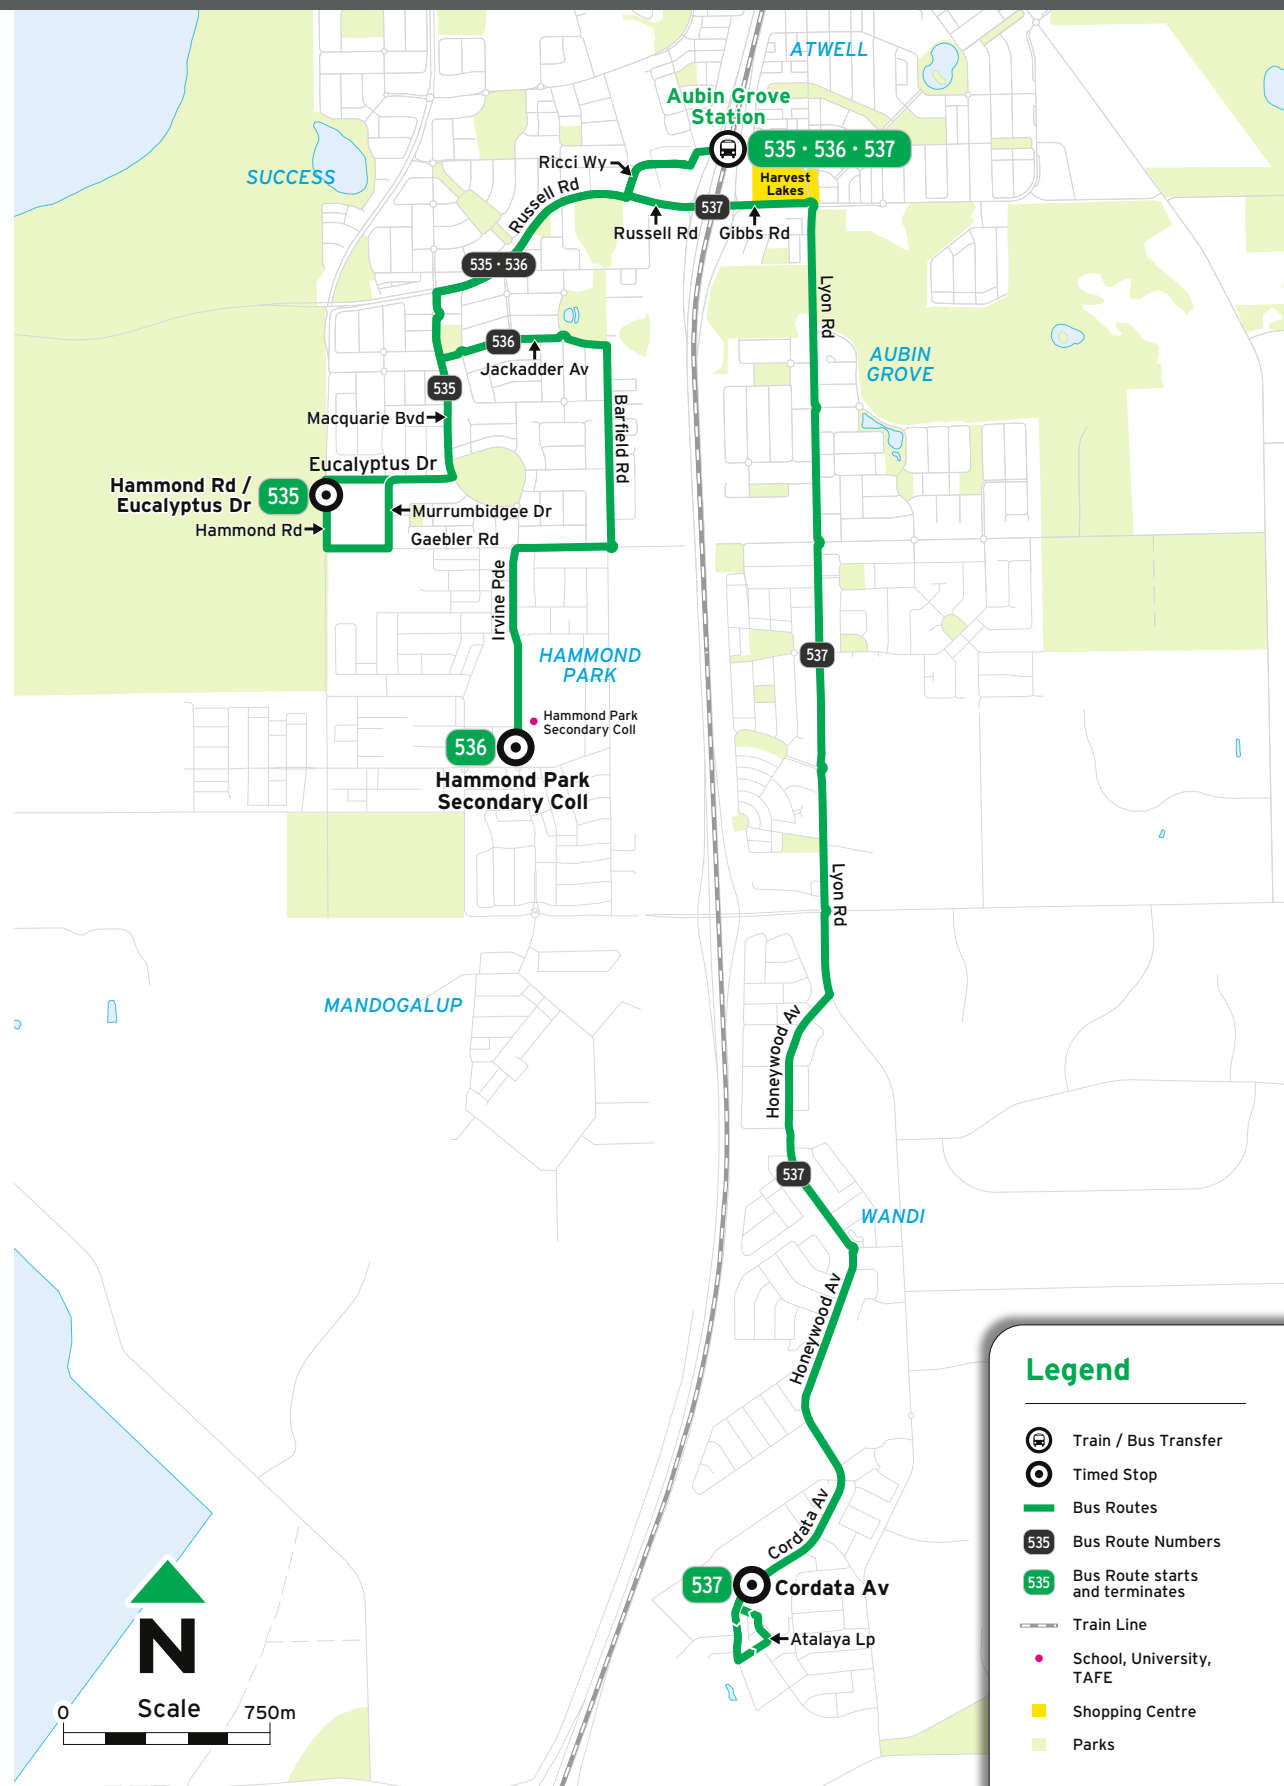

Timed Stops	28583	27566 / Stand 2
Stop No.	Cordata Av / Atalaya Loop	Aubin Grove Stn
Saturday		
am 537	6:06	6:20
537	7:06	7:20
537	8:05	8:20
537	9:04	9:20
537	10:04	10:20
537	11:04	11:20
pm 537	12:04	12:20
537	1:05	1:20
537	2:05	2:20
537	3:05	3:20
537	4:05	4:20
537	5:05	5:20
537	6:05	6:20
537	7:05	7:20
537	8:05	8:20
537	8:57	9:12
Sunday & Public Holidays		
am 537	7:06	7:20
537	8:05	8:20
537	9:05	9:20
537	10:05	10:20
537	11:05	11:20
pm 537	12:05	12:20
537	1:05	1:20
537	2:05	2:20
537	3:05	3:20
537	4:05	4:20
537	5:05	5:20
537	6:06	6:20
537	6:58	7:12
537	7:58	8:12

Legend
A Operates on school days only and departs Hammond Park Secondary College at time shown in Cordata Av / Atalaya Loop column. Travels express to Lyon Rd after Rowley Rd in Wandii to resume normal route.
S Operates on school days only and deviates express to Hammond Park Secondary College.

Route 535, 536, 537 Map

Legend
Train / Bus Transfer
Timed Stop
Bus Routes
Bus Route Numbers
Bus Route starts and terminates
Train Line
School, University, TAFE
Shopping Centre
Parks