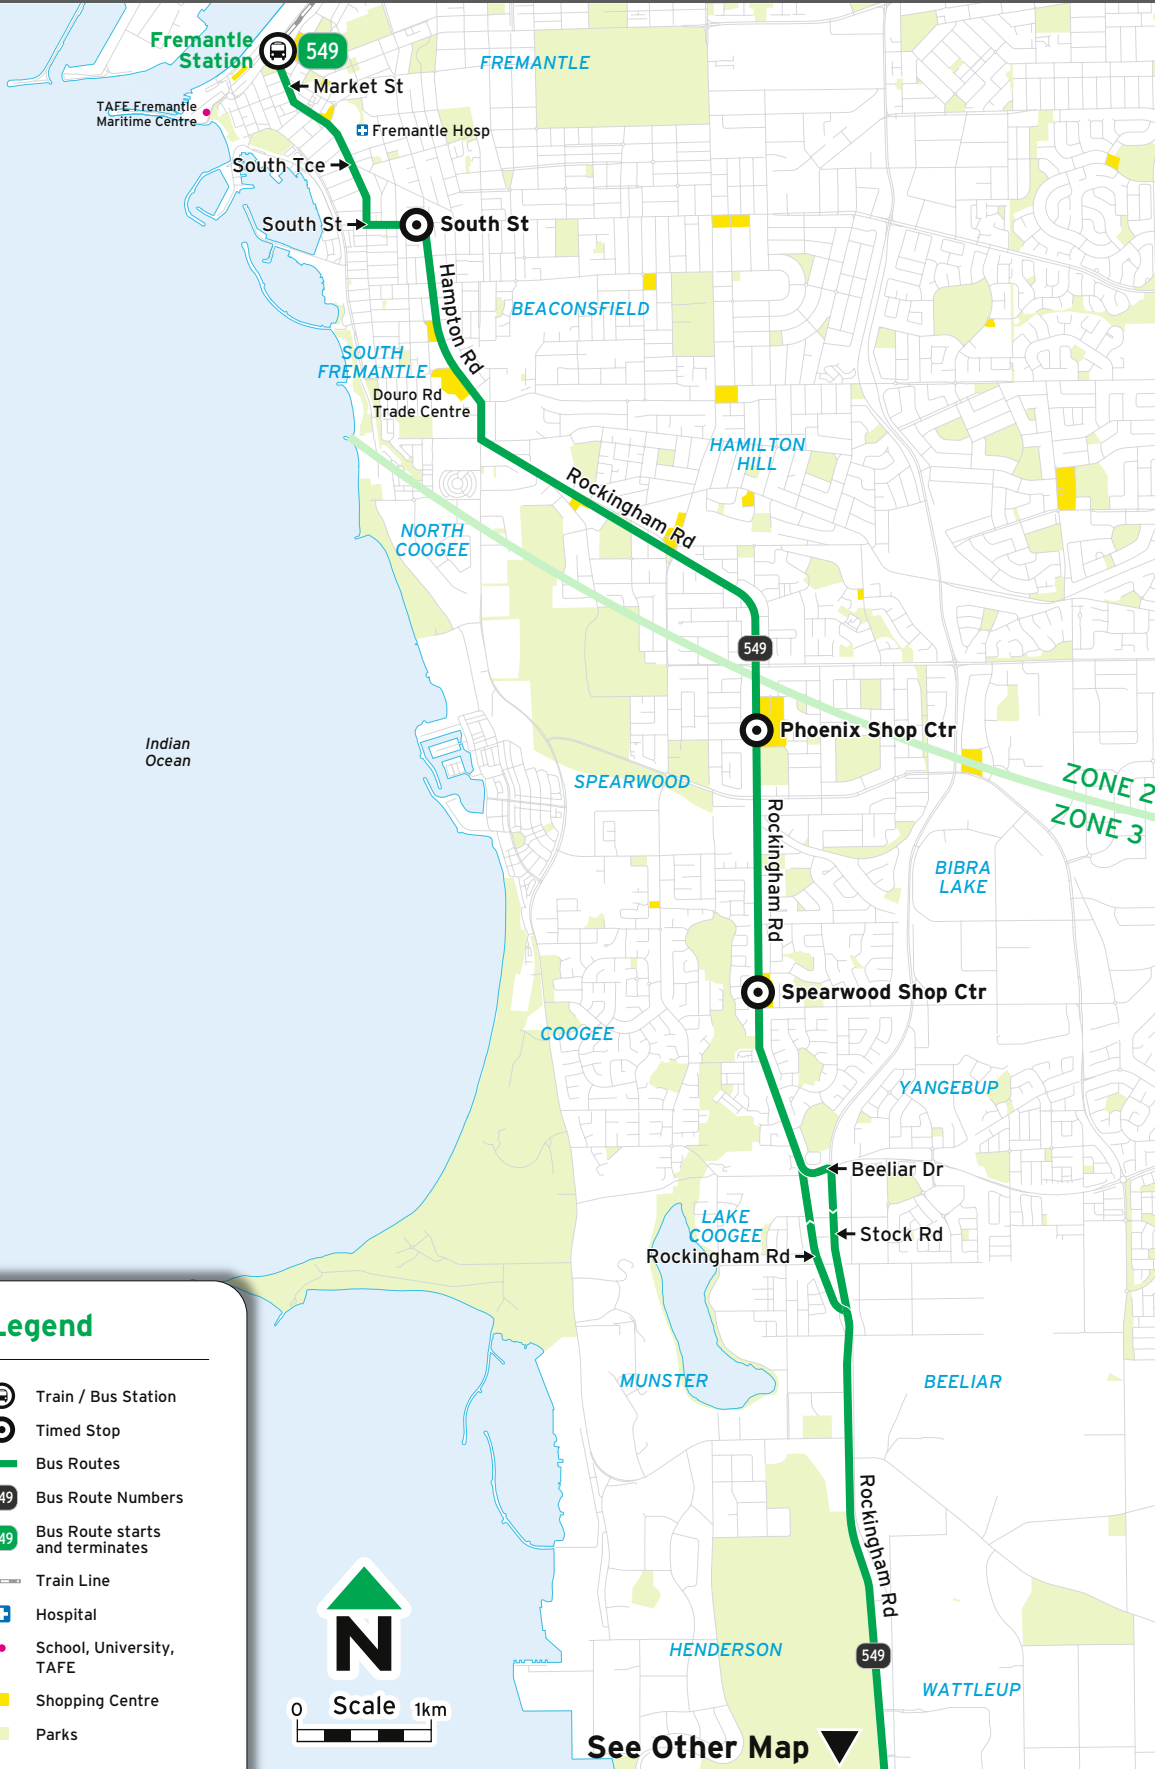

Route 549 - To Fremantle

Timed Stops									
Stop No.	23782 / Stand 1	17065	17072	26688 / Stand 6	10622	10640	10647	10559	10428 / Stand 1
Route No.	Rockingham Stn	Dixon Rd / Dowling St	Rockingham Holiday Village	Kwinana Bus Stn	Rockingham Rd / Macedonia St	Rockingham Rd / Barrington St	Phoenix Shop Ctr	South St / Hampton Rd	Fremantle Stn

Sunday & Public Holidays

am	549	6:19	6:25	6:29	6:38	6:46	6:57	7:01	7:11	7:19
	549	6:48	6:54	6:58	7:08	7:16	7:27	7:31	7:41	7:49
	549	7:18	7:24	7:28	7:38	7:46	7:57	8:01	8:11	8:19
	549	7:46	7:53	7:57	8:07	8:16	8:27	8:31	8:41	8:49
	549	8:15	8:22	8:26	8:36	8:45	8:56	9:00	9:10	9:19
	549	8:45	8:52	8:56	9:06	9:15	9:26	9:30	9:40	9:49
	549	9:13	9:20	9:24	9:34	9:43	9:54	9:58	10:08	10:19
	549	9:43	9:50	9:54	10:04	10:13	10:24	10:28	10:38	10:49
	549	10:11	10:18	10:23	10:34	10:43	10:54	10:58	11:08	11:19
	549	10:39	10:46	10:51	11:02	11:11	11:23	11:27	11:38	11:49
	549	11:09	11:16	11:21	11:32	11:41	11:53	11:57	12:08	12:19
	549	11:39	11:46	11:51	12:02	12:11	12:23	12:27	12:38	12:49
pm	549	12:10	12:17	12:22	12:33	12:42	12:54	12:58	1:08	1:19
	549	12:41	12:48	12:53	1:04	1:13	1:24	1:28	1:38	1:49
	549	1:10	1:17	1:22	1:33	1:43	1:54	1:58	2:08	2:19
	549	1:41	1:48	1:53	2:04	2:13	2:24	2:28	2:38	2:49
	549	2:11	2:18	2:22	2:33	2:43	2:54	2:58	3:08	3:19
	549	2:41	2:48	2:52	3:03	3:13	3:24	3:28	3:38	3:49
	549	3:13	3:20	3:24	3:35	3:44	3:55	3:59	4:09	4:19
	549	3:43	3:50	3:54	4:05	4:14	4:25	4:29	4:39	4:49
	549	4:13	4:20	4:24	4:35	4:44	4:55	4:59	5:09	5:19
	549	4:42	4:49	4:54	5:05	5:15	5:26	5:29	5:39	5:49
	549	5:14	5:21	5:25	5:36	5:45	5:56	5:59	6:09	6:19
	549	5:45	5:52	5:57	6:07	6:16	6:27	6:30	6:40	6:49
	549	6:48	6:55	6:59	7:09	7:18	7:28	7:31	7:40	7:49
	549	7:33	7:40	7:44	7:54	8:02	8:12	8:15	8:24	8:33
	549	8:36	8:43	8:47	8:56	9:04	9:14	9:17	9:24	9:33
	549	9:36	9:43	9:47	9:56	10:04	10:14	10:17	10:24	10:33
	549	10:06	10:13	10:17	10:26	10:34	10:44	10:47	10:54	11:03

Route 549 Map

Legend

- Train / Bus Station
- Timed Stop
- Bus Routes
- Bus Route Numbers
- Bus Route starts and terminates
- Train Line
- Hospital
- School, University, TAFE
- Shopping Centre
- Parks

See Other Map