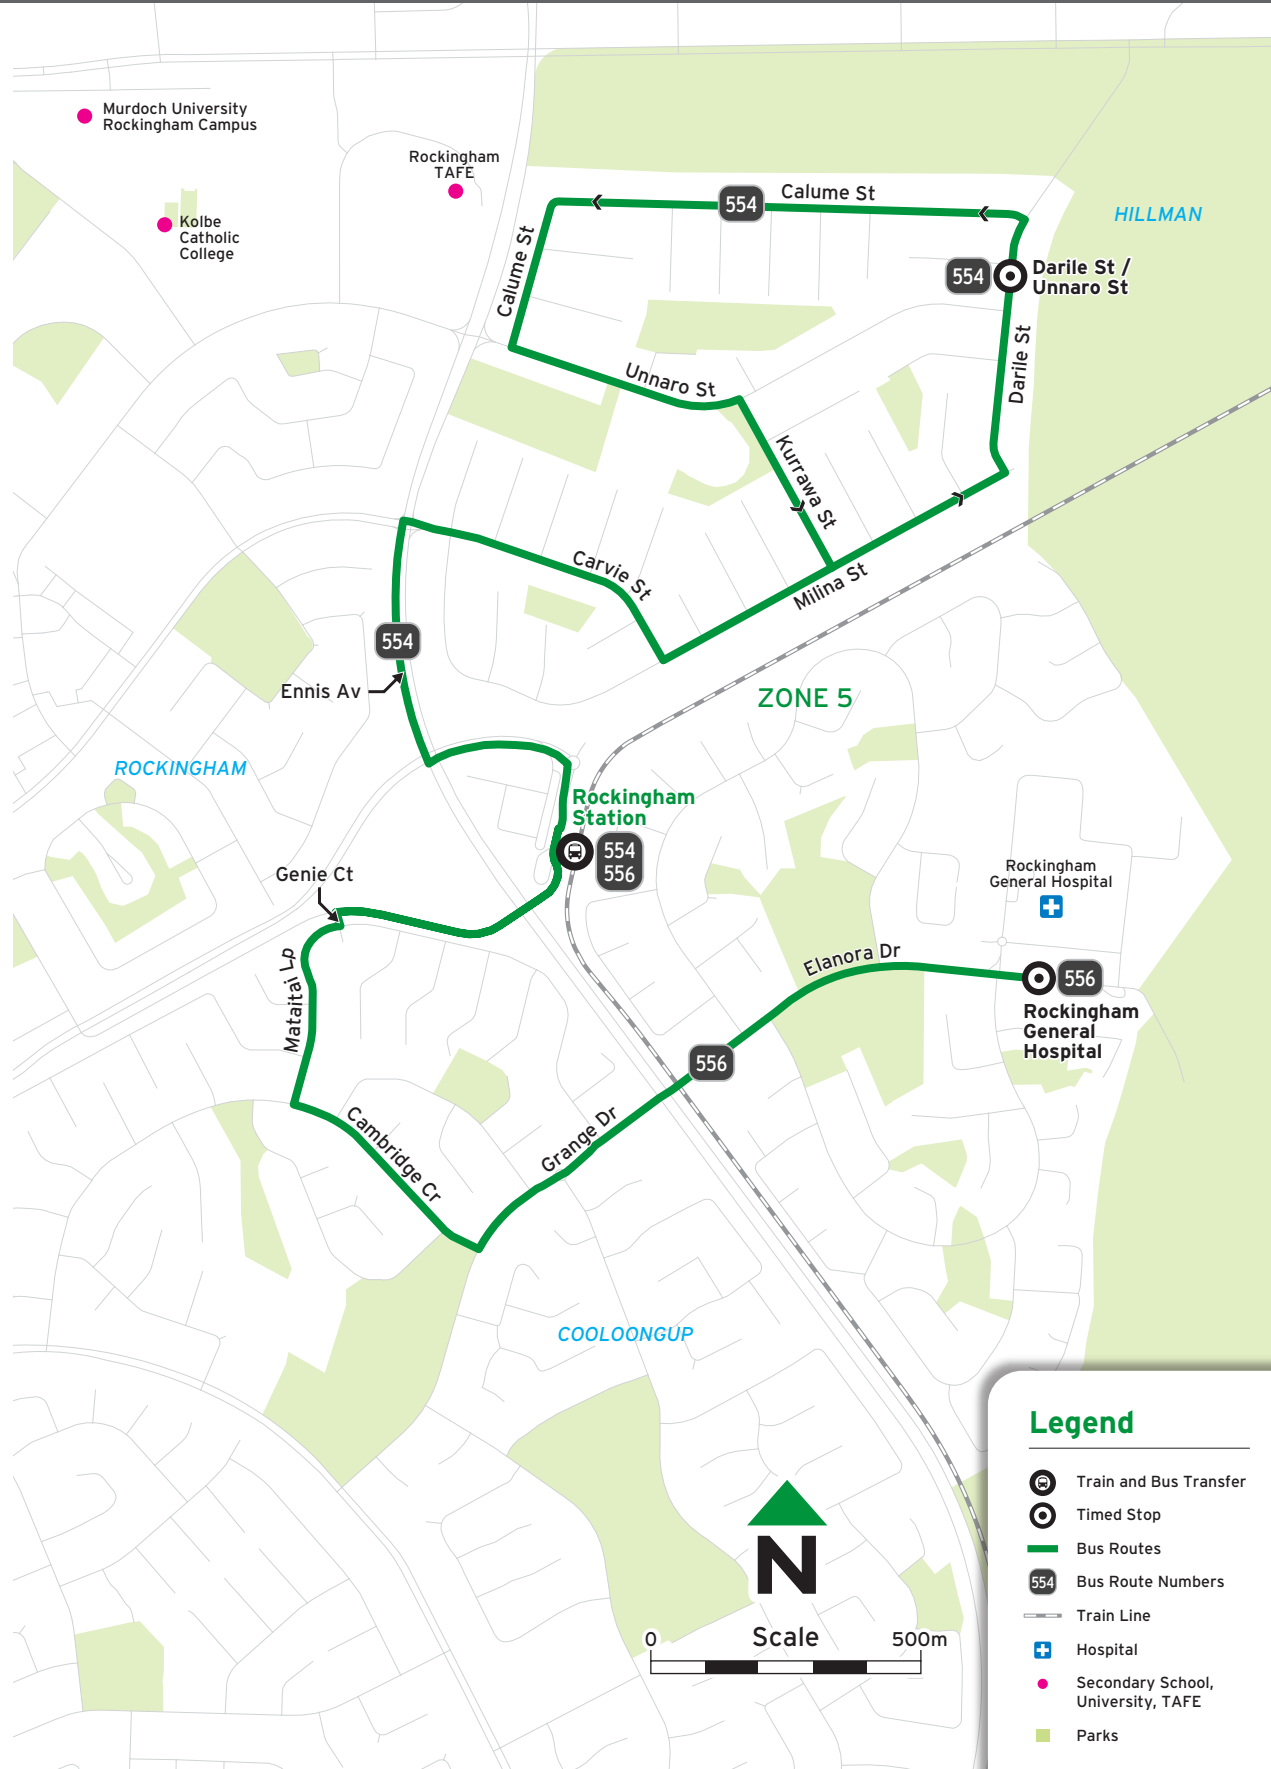

Monday to Friday			
am	556	6:44	6:52
	556	7:09	7:17
	556	7:37	7:47
	556	8:10	8:20
	556 W	9:09	9:24
	556 W	10:09	10:24
	556	11:16	11:24
pm	556	12:16	12:24
	556 W	1:07	1:22
	556	2:14	2:22
	556	3:13	3:21
	556	4:14	4:22
	556	5:25	5:33
	556	6:16	6:24
	556	7:01	7:09

Saturday			
am	556	8:31	8:39
	556	9:31	9:39
	556	10:31	10:39
	556	11:31	11:39
pm	556	12:31	12:39
	556	1:31	1:39
	556	2:31	2:39
	556	3:31	3:39
	556	4:31	4:39
	556	5:31	5:39
	556	6:31	6:39

Sunday and Public Holidays			
am	556	8:31	8:39
	556	9:31	9:39
	556	10:31	10:39
	556	11:31	11:39
pm	556	12:31	12:39
	556	1:31	1:39
	556	2:31	2:39
	556	3:31	3:39
	556	4:31	4:39
	556	5:31	5:39

Legend
556 W Deviates via Sunningdale Cir and Wooramel Wy.

Route 556 - To Rockingham Hosp

Timed Stops		
Stop No.	23789	21298
Route No.	Rockingham Stn	Rockingham General Hospital

Monday to Friday			
am	556	6:32	6:39
	556	6:57	7:05
	556	8:00	8:08
	556	9:00	9:07
	556	9:50	9:57
	556 S	10:47	11:02
	556 S	11:47	12:02
pm	556	12:47	12:54
	556	1:47	1:54
	556	3:02	3:09
	556 S	3:53	4:08
	556	4:32	4:39
	556	5:03	5:10
	556	5:33	5:40
	556	6:04	6:11
	556	6:34	6:41
	556	6:53	7:00

Saturday			
am	556	8:17	8:24
	556	9:17	9:24
	556	10:17	10:24
	556	11:17	11:24
pm	556	12:17	12:24
	556	1:17	1:24
	556	2:17	2:24
	556	3:17	3:24
	556	4:17	4:24
	556	5:17	5:24
	556	6:17	6:24

Sunday and Public Holidays			
am	556	9:17	9:24
	556	10:17	10:24
	556	11:17	11:24
pm	556	12:17	12:24
	556	1:17	1:24
	556	2:17	2:24
	556	3:17	3:24
	556	4:17	4:24
	556	5:17	5:24
	556	6:17	6:24

Legend
556 S Deviates via Wooramel Wy and Sunningdale Cir.

Route 554, 556 Map

Legend

- Train and Bus Transfer
- Timed Stop
- Bus Routes
- Bus Route Numbers
- Train Line
- Hospital
- Secondary School, University, TAFE
- Parks