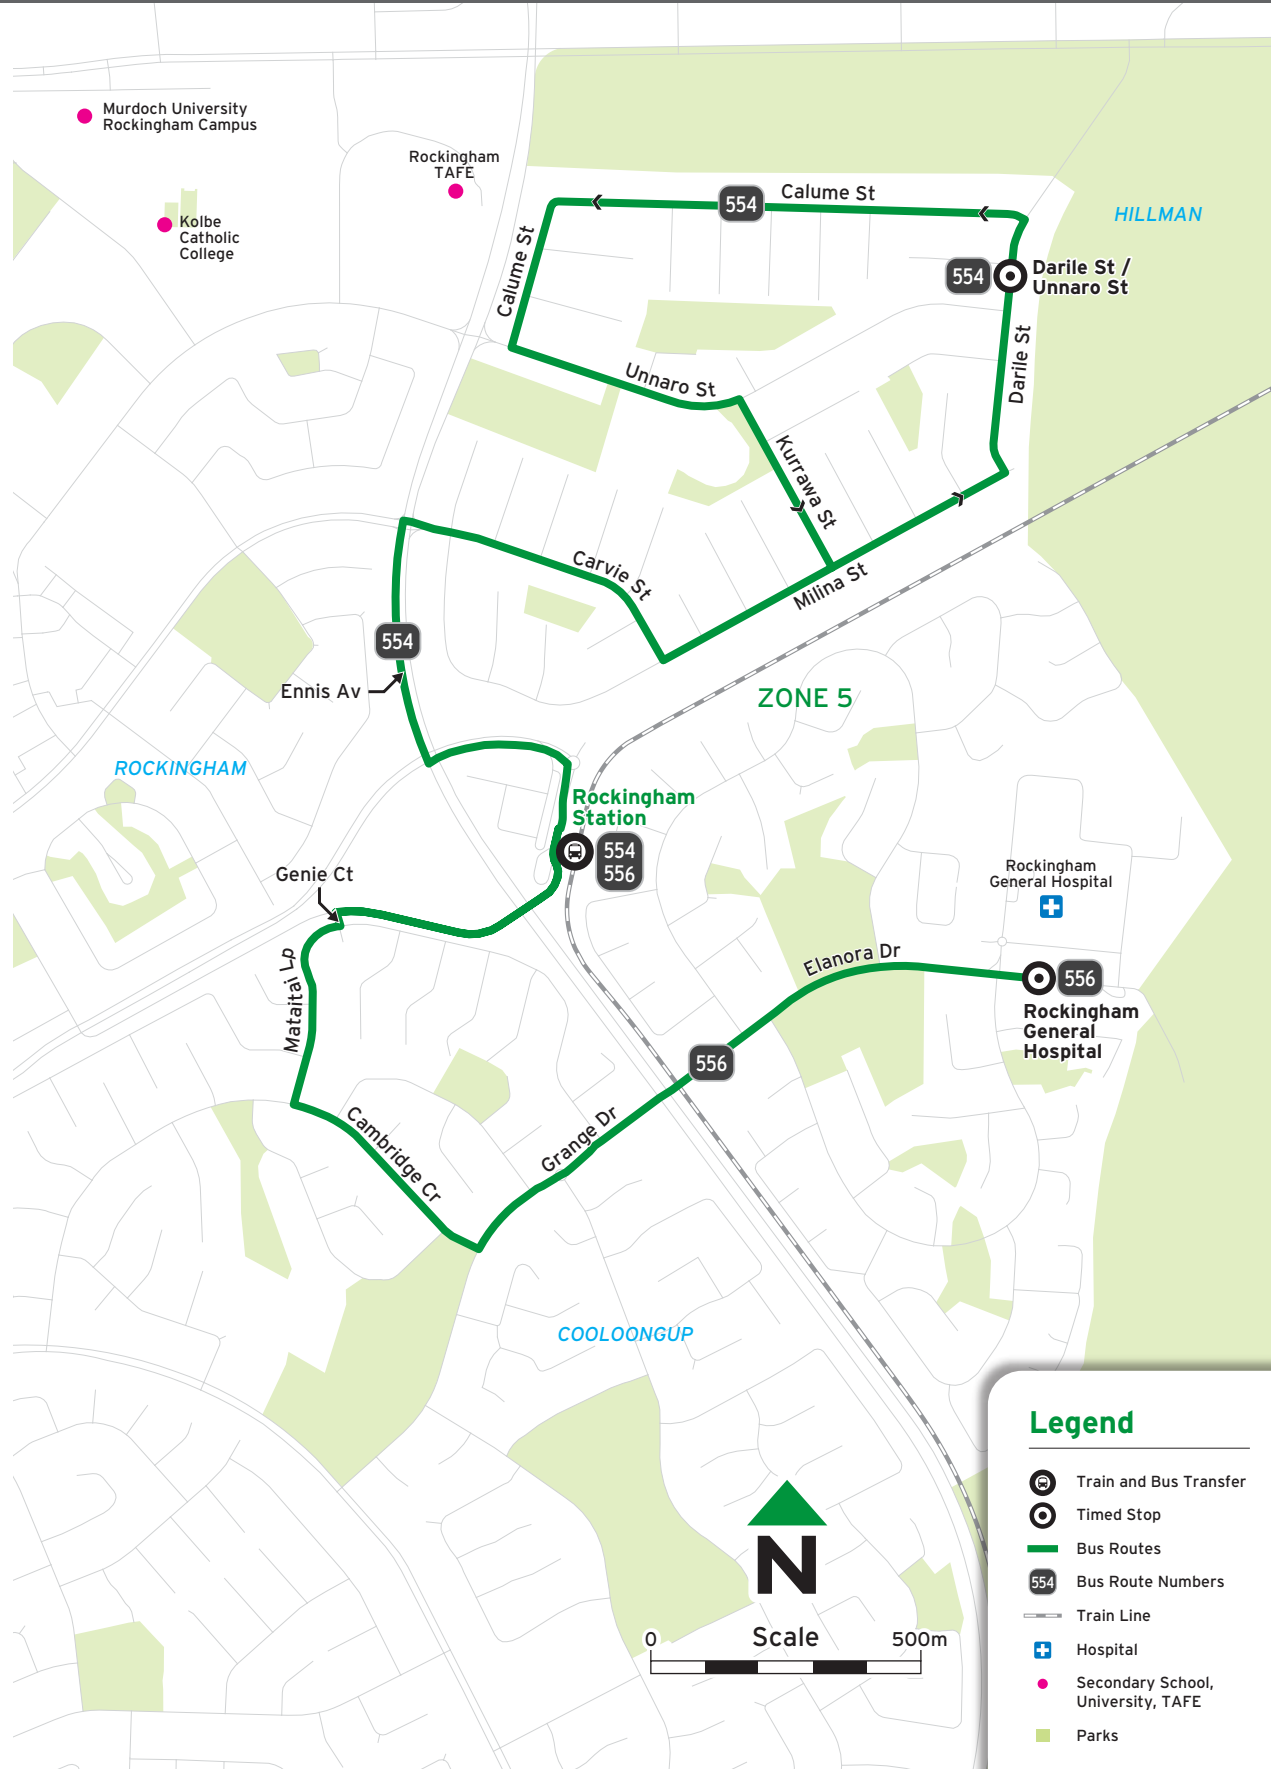

Monday to Friday		
am 556	6:44	6:52
556	7:09	7:17
556	7:37	7:47
556	8:10	8:20
556 W	9:09	9:24
556 W	10:09	10:24
556	11:16	11:24
pm 556	12:16	12:24
556 W	1:07	1:22
556	2:14	2:22
556	3:13	3:21
556	4:14	4:22
556	5:25	5:33
556	6:16	6:24
556	7:01	7:09

Saturday		
am 556	8:31	8:39
556	9:31	9:39
556	10:31	10:39
556	11:31	11:39
pm 556	12:31	12:39
556	1:31	1:39
556	2:31	2:39
556	3:31	3:39
556	4:31	4:39
556	5:31	5:39
556	6:31	6:39

Sunday and Public Holidays		
am 556	8:31	8:39
556	9:31	9:39
556	10:31	10:39
556	11:31	11:39
pm 556	12:31	12:39
556	1:31	1:39
556	2:31	2:39
556	3:31	3:39
556	4:31	4:39
556	5:31	5:39

Legend
W Deviates via Sunningdale Cir and Wooramel Wy.

Route 556 - To Rockingham Hosp

Timed Stops		
Stop No.	23789 / Stand 8	21298
Route No.	Rockingham Stn	Rockingham General Hospital

Monday to Friday		
am 556	6:32	6:39
556	6:57	7:05
556	8:00	8:08
556	9:00	9:07
556	9:50	9:57
556 S	10:47	11:02
556 S	11:47	12:02
pm 556	12:47	12:54
556	1:47	1:54
556	3:02	3:09
556 S	3:53	4:08
556	4:32	4:39
556	5:03	5:10
556	5:33	5:40
556	6:04	6:11
556	6:34	6:41
556	6:53	7:00

Saturday		
am 556	8:17	8:24
556	9:17	9:24
556	10:17	10:24
556	11:17	11:24
pm 556	12:17	12:24
556	1:17	1:24
556	2:17	2:24
556	3:17	3:24
556	4:17	4:24
556	5:17	5:24
556	6:17	6:24

Sunday and Public Holidays		
am 556	9:17	9:24
556	10:17	10:24
556	11:17	11:24
pm 556	12:17	12:24
556	1:17	1:24
556	2:17	2:24
556	3:17	3:24
556	4:17	4:24
556	5:17	5:24
556	6:17	6:24

Legend
S Deviates via Wooramel Wy and Sunningdale Cir.

Route 554, 556 Map

Legend

- Train and Bus Transfer
- Timed Stop
- Bus Routes
- Bus Route Numbers
- Train Line
- Hospital
- Secondary School, University, TAFE
- Parks