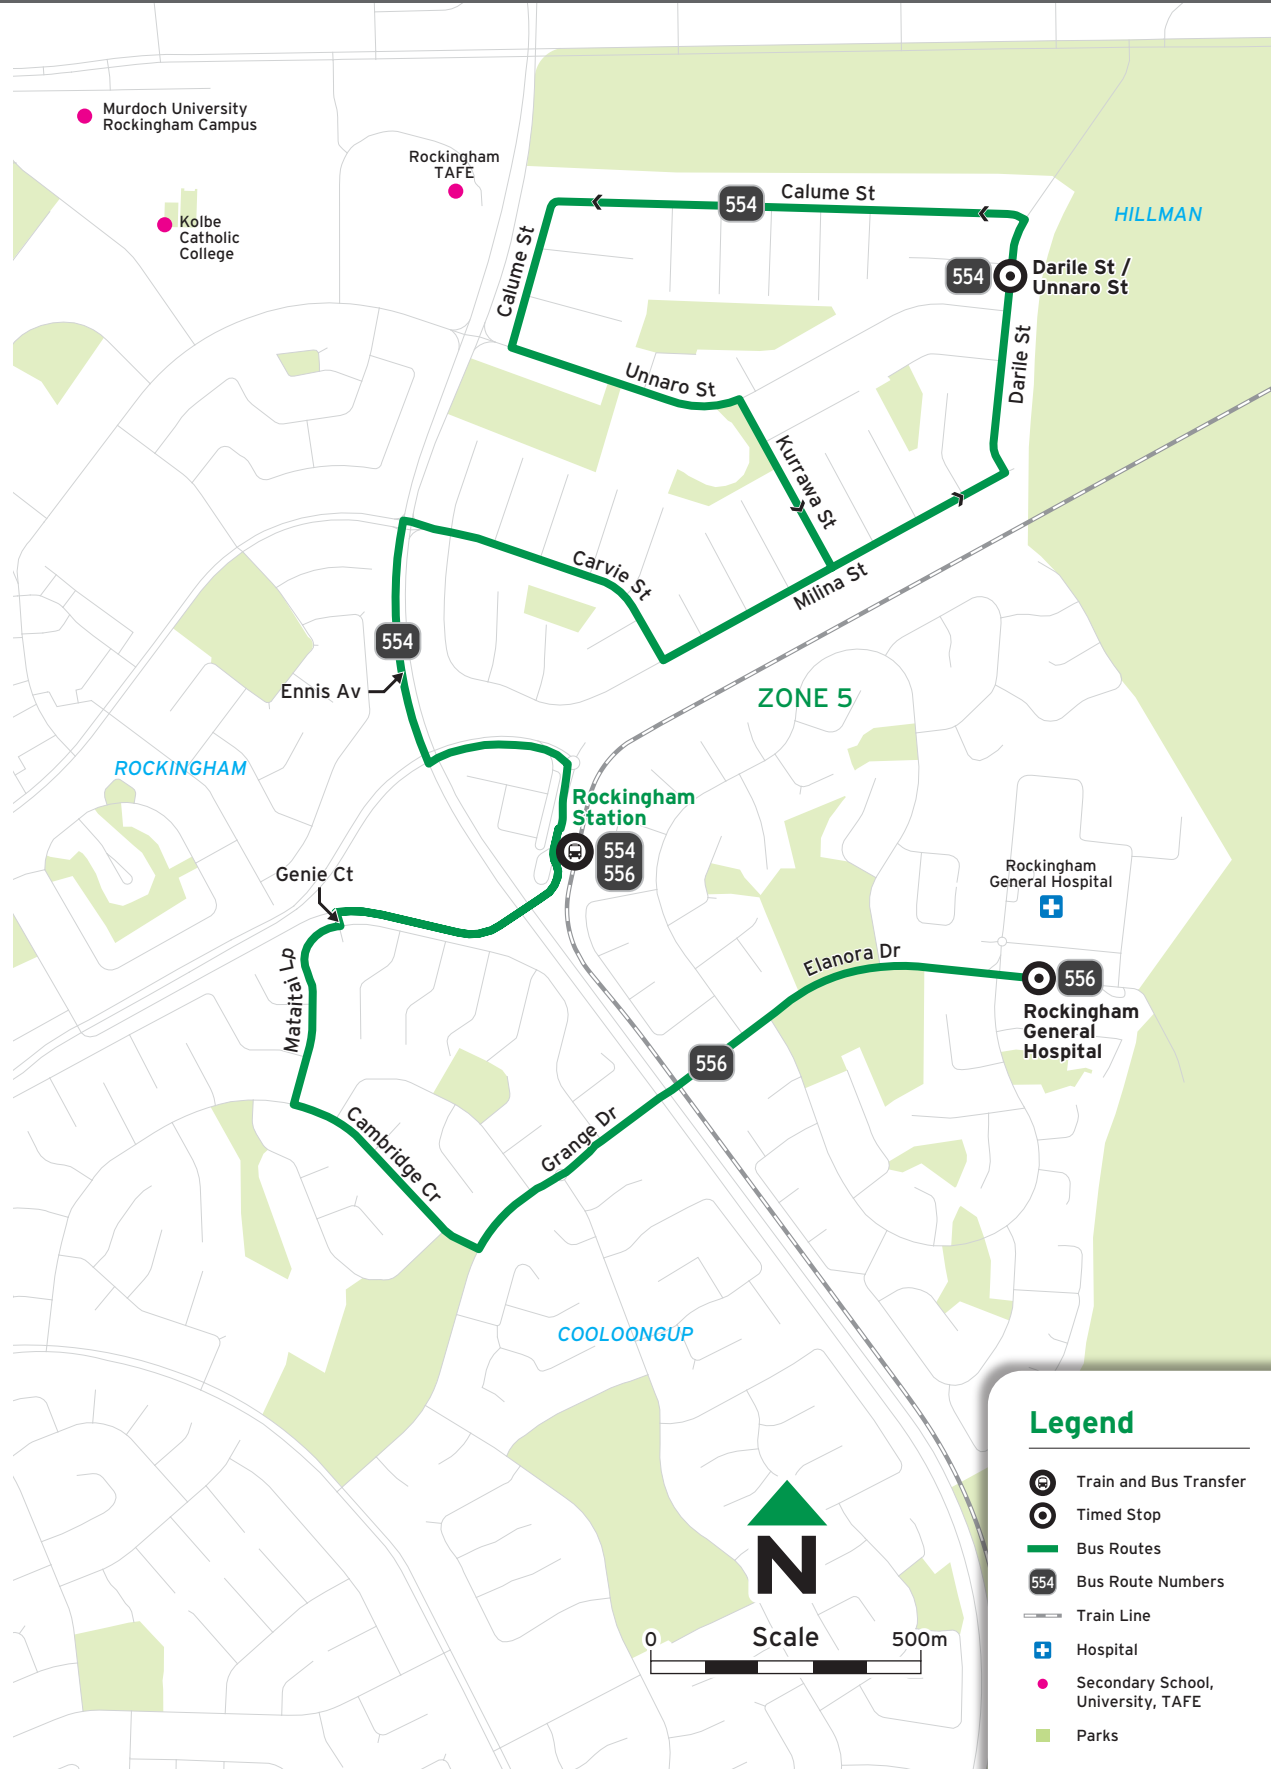

Monday to Friday		
am 556	6:47	6:55
556	7:12	7:20
556	7:40	7:50
556	8:10	8:20
556 D	9:08	9:23
556 D	10:08	10:23
556	11:15	11:23
pm 556	12:15	12:23
556 D	1:16	1:31
556	2:13	2:21
556	3:13	3:21
556	4:13	4:21
556	5:13	5:21
556	6:13	6:21
556	7:15	7:23

Saturday		
am 556	8:30	8:38
556	9:30	9:38
556	10:30	10:38
556	11:30	11:38
pm 556	12:30	12:38
556	1:30	1:38
556	2:30	2:38
556	3:30	3:38
556	4:30	4:38
556	5:30	5:38
556	6:30	6:38

Sunday and Public Holidays		
am 556	8:30	8:38
556	9:30	9:38
556	10:30	10:38
556	11:30	11:38
pm 556	12:30	12:38
556	1:30	1:38
556	2:30	2:38
556	3:30	3:38
556	4:30	4:38
556	5:30	5:38

Legend
D Deviates via Sunningdale Cir and Wooramel Wy.

Route 556 - To Rockingham Hosp

Timed Stops		
Stop No.	23789 / Stand 8	21298
Route No.	Rockingham Stn	Rockingham General Hospital

Monday to Friday		
am 556	6:38	6:45
556	6:57	7:05
556	7:57	8:05
556	8:57	9:04
556	9:47	9:54
556 D	10:47	11:02
556 D	11:46	12:01
pm 556	12:46	12:53
556	1:46	1:53
556	3:07	3:14
556 D	3:48	4:03
556	4:28	4:35
556	4:58	5:05
556	5:28	5:35
556	5:58	6:05
556	6:28	6:35
556	6:57	7:04

Saturday		
am 556	8:16	8:23
556	9:16	9:23
556	10:16	10:23
556	11:16	11:23
pm 556	12:16	12:23
556	1:16	1:23
556	2:16	2:23
556	3:16	3:23
556	4:16	4:23
556	5:16	5:23
556	6:16	6:23

Sunday and Public Holidays		
am 556	9:16	9:23
556	10:16	10:23
556	11:16	11:23
pm 556	12:16	12:23
556	1:16	1:23
556	2:16	2:23
556	3:16	3:23
556	4:16	4:23
556	5:16	5:23
556	6:16	6:23

Legend
D Deviates via Wooramel Wy and Sunningdale Cir.

Route 554, 556 Map

Legend

- Train and Bus Transfer
- Timed Stop
- Bus Routes
- Bus Route Numbers
- Train Line
- Hospital
- Secondary School, University, TAFE
- Parks