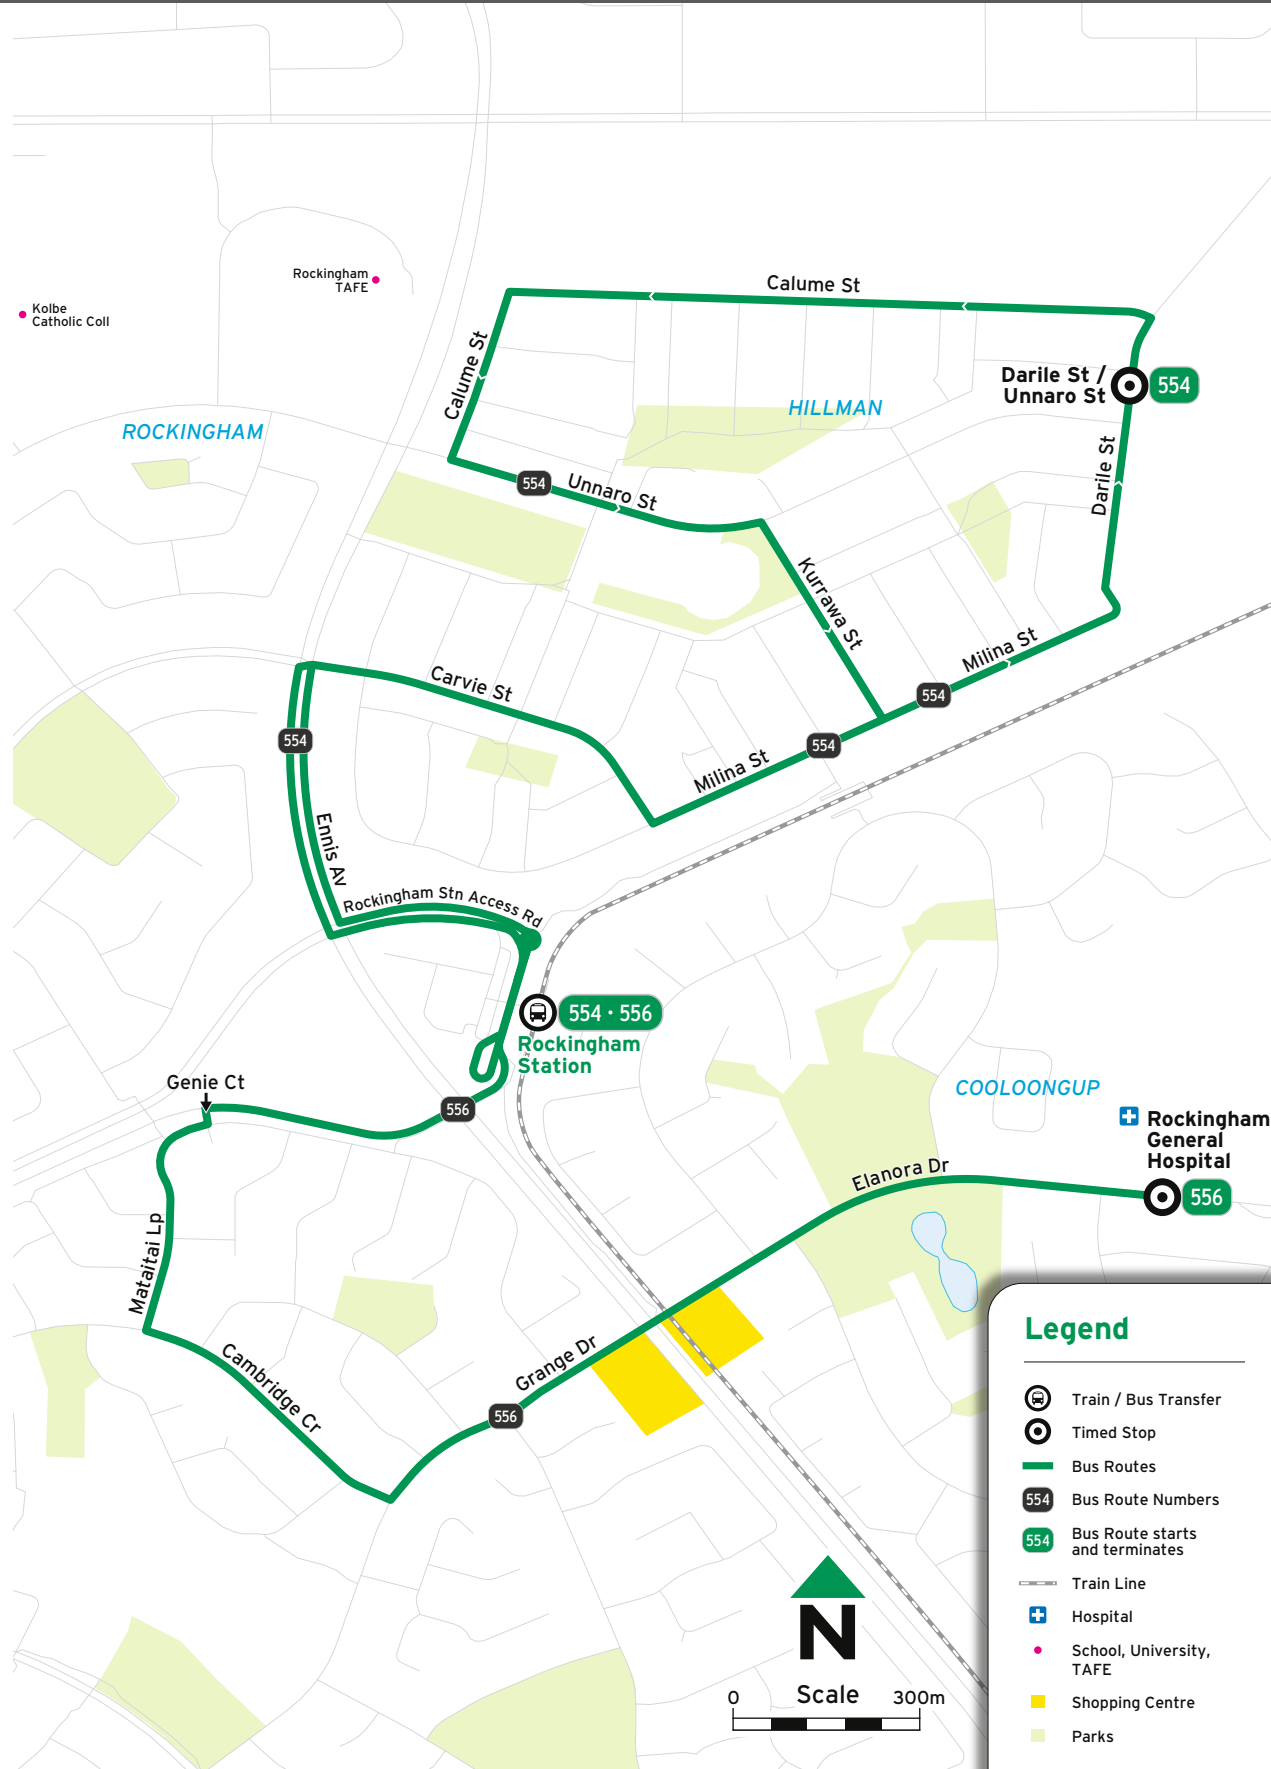

# Route 556 - To Rockingham Hosp

Timed Stops		
Stop No.	23789 / Stand 8	21298
Route No.	Rockingham Stn	Rockingham General Hospital

## Saturday

am 556	8:17	8:24
556	9:17	9:24
556	10:17	10:24
556	11:17	11:24
pm 556	12:17	12:24
556	1:17	1:24
556	2:17	2:25
556	3:17	3:25
556	4:17	4:25
556	5:17	5:24
556	6:17	6:24

## Sunday & Public Holidays

am 556	9:17	9:24
556	10:17	10:24
556	11:17	11:24
pm 556	12:17	12:24
556	1:17	1:24
556	2:17	2:24
556	3:17	3:24
556	4:17	4:24
556	5:17	5:24
556	6:17	6:24

**Legend**  
 D Deviates via Wooramel Wy and Sunningdale Cir.

# Route 554, 556 Map

**Legend**

- Train / Bus Transfer
- Timed Stop
- Bus Routes
- Bus Route Numbers
- Bus Route starts and terminates
- Train Line
- Hospital
- School, University, TAFE
- Shopping Centre
- Parks