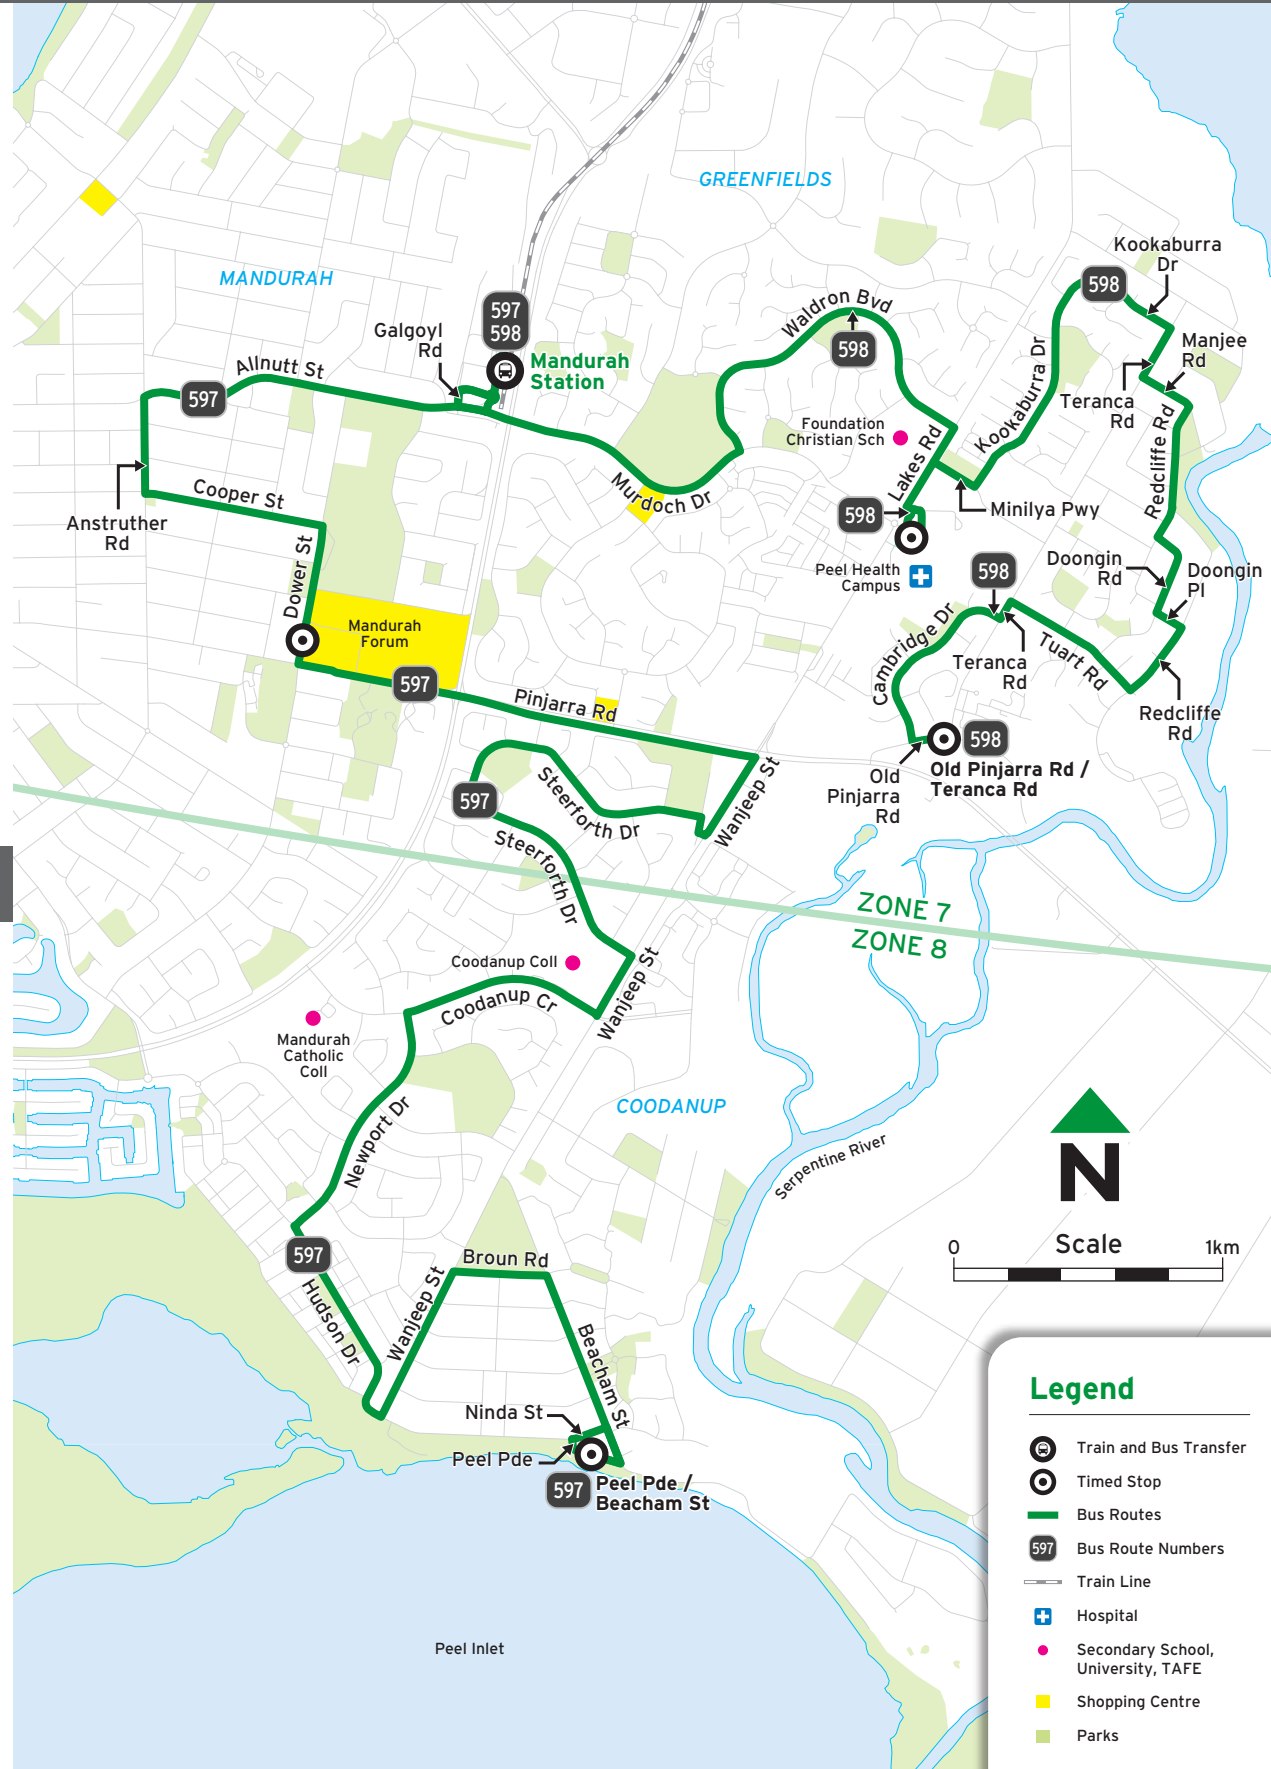

Route 598 - From Mandurah

Timed Stops			
Stop No.	17378	21511	21543
Route No.	Mandurah Stn	Peel Health Campus	Old Pinjarra Rd / Teranca Rd

Sunday and Public Holidays			
am	598	8:26	8:32
	598	9:49	9:55
	598	11:49	11:55
pm	598	1:49	1:56
	598	3:49	3:56
	598	5:49	5:56

134

Routes

597 Mandurah Stn - Coodanup

598 Mandurah Stn - Greenfields via Peel Health Campus

For information about connections with other bus and train services, please use JourneyPlanner at www.transperth.wa.gov.au

Route 598 - To Mandurah Station

Timed Stops	🚶	🚶	🚶
Stop No.	21543	21511	17374
Route No.	Old Pinjarra Rd / Teranca Rd	Peel Health Campus	Mandurah Stn

Sunday and Public Holidays

am	598	8:19	8:28	8:37
	598	10:19	10:28	10:37
pm	598	12:19	12:28	12:37
	598	2:19	2:28	2:37
	598	4:19	4:28	4:37
	598	6:26	6:35	6:44

Route 597, 598 Map

Legend

- 🚶 Train and Bus Transfer
- 🚶 Timed Stop
- 🟩 Bus Routes
- 597 Bus Route Numbers
- 🚆 Train Line
- 🏥 Hospital
- 📍 Secondary School, University, TAFE
- 🟡 Shopping Centre
- 🌳 Parks