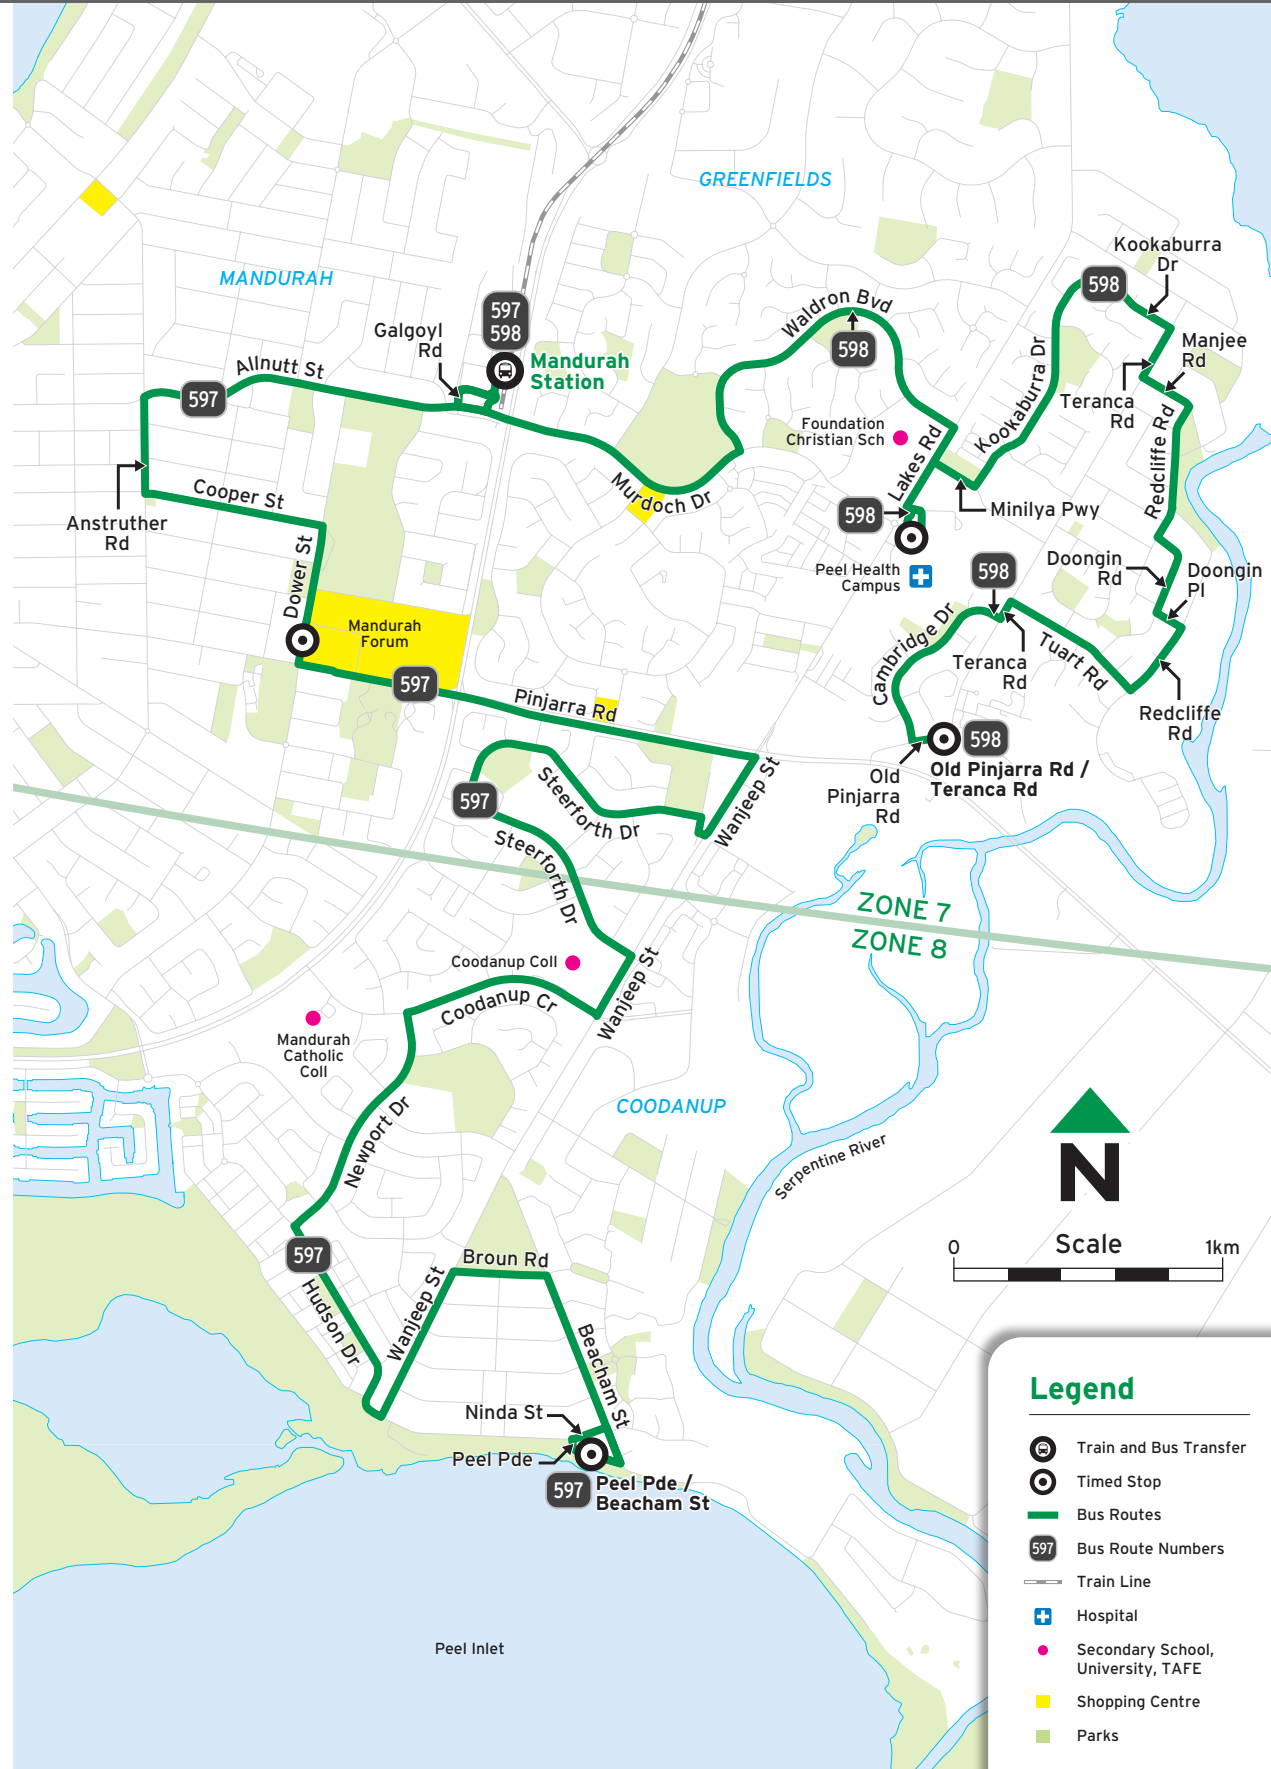

No Sunday & Public Holiday service

1. **Legend**
2. A Operates on school days only.
   - D Deviates via Hudson Dr / Mariners Cove Dr, Dudley Park.
   - H Operates on school holidays only.
   - S Operates on school days only and deviates via Dudley Park Primary School.

Route 598 - To Mandurah

Timed Stops			
Stop No.	21543	21511	17374 / Stand 10
Route No.	Old Pinjarra Rd / Teranca Rd	Peel Health Campus	Mandurah Stn

Monday to Friday				
am	598	5:04	5:12	5:23
	598	5:53	6:01	6:12
	598	6:23	6:31	6:42
	598	6:53	7:01	7:12
	598	7:11	7:20	7:32
	598	7:30	7:39	7:52
	598	8:02	8:11	8:23
	598	8:31	8:40	8:53
	598 D	8:58	9:09	9:20
	598	9:29	9:39	9:50
	598	10:14	10:24	10:35
	598	11:14	11:24	11:35
pm	598	12:12	12:22	12:33
	598	1:02	1:12	1:23
	598	2:02	2:12	2:23
	598	3:10	3:20	3:33
	598	3:32	3:41	3:53
	598	4:03	4:12	4:23
	598	4:44	4:53	5:03
	598	5:24	5:33	5:43
	598	5:45	5:53	6:03
	598	7:17	7:25	7:35
	598	8:24	8:32	8:42

Saturday				
am	598	7:17	7:25	7:35
	598	8:16	8:25	8:35
	598	9:00	9:09	9:20
	598	10:00	10:09	10:20
	598	10:59	11:08	11:20
pm	598	12:00	12:09	12:20
	598	1:01	1:10	1:20
	598	2:00	2:09	2:20
	598	3:01	3:09	3:20
	598	4:02	4:10	4:20
	598	5:01	5:09	5:20
	598	6:02	6:10	6:20
	598	7:02	7:10	7:20

Sunday and Public Holidays				
am	598	8:47	8:55	9:05
	598	9:59	10:08	10:20
	598	11:59	12:08	12:20
pm	598	2:01	2:09	2:20
	598	4:01	4:09	4:20
	598	6:02	6:10	6:20

1. **Legend**
2. D Departs from Smith St / York Rd, Furnissdale, at 8.52am.

Route 597, 598 Map

1. **Legend**
2. Train and Bus Transfer
   - Timed Stop
   - Bus Routes
   - Bus Route Numbers
   - Train Line
   - Hospital
   - Secondary School, University, TAFE
   - Shopping Centre
   - Parks