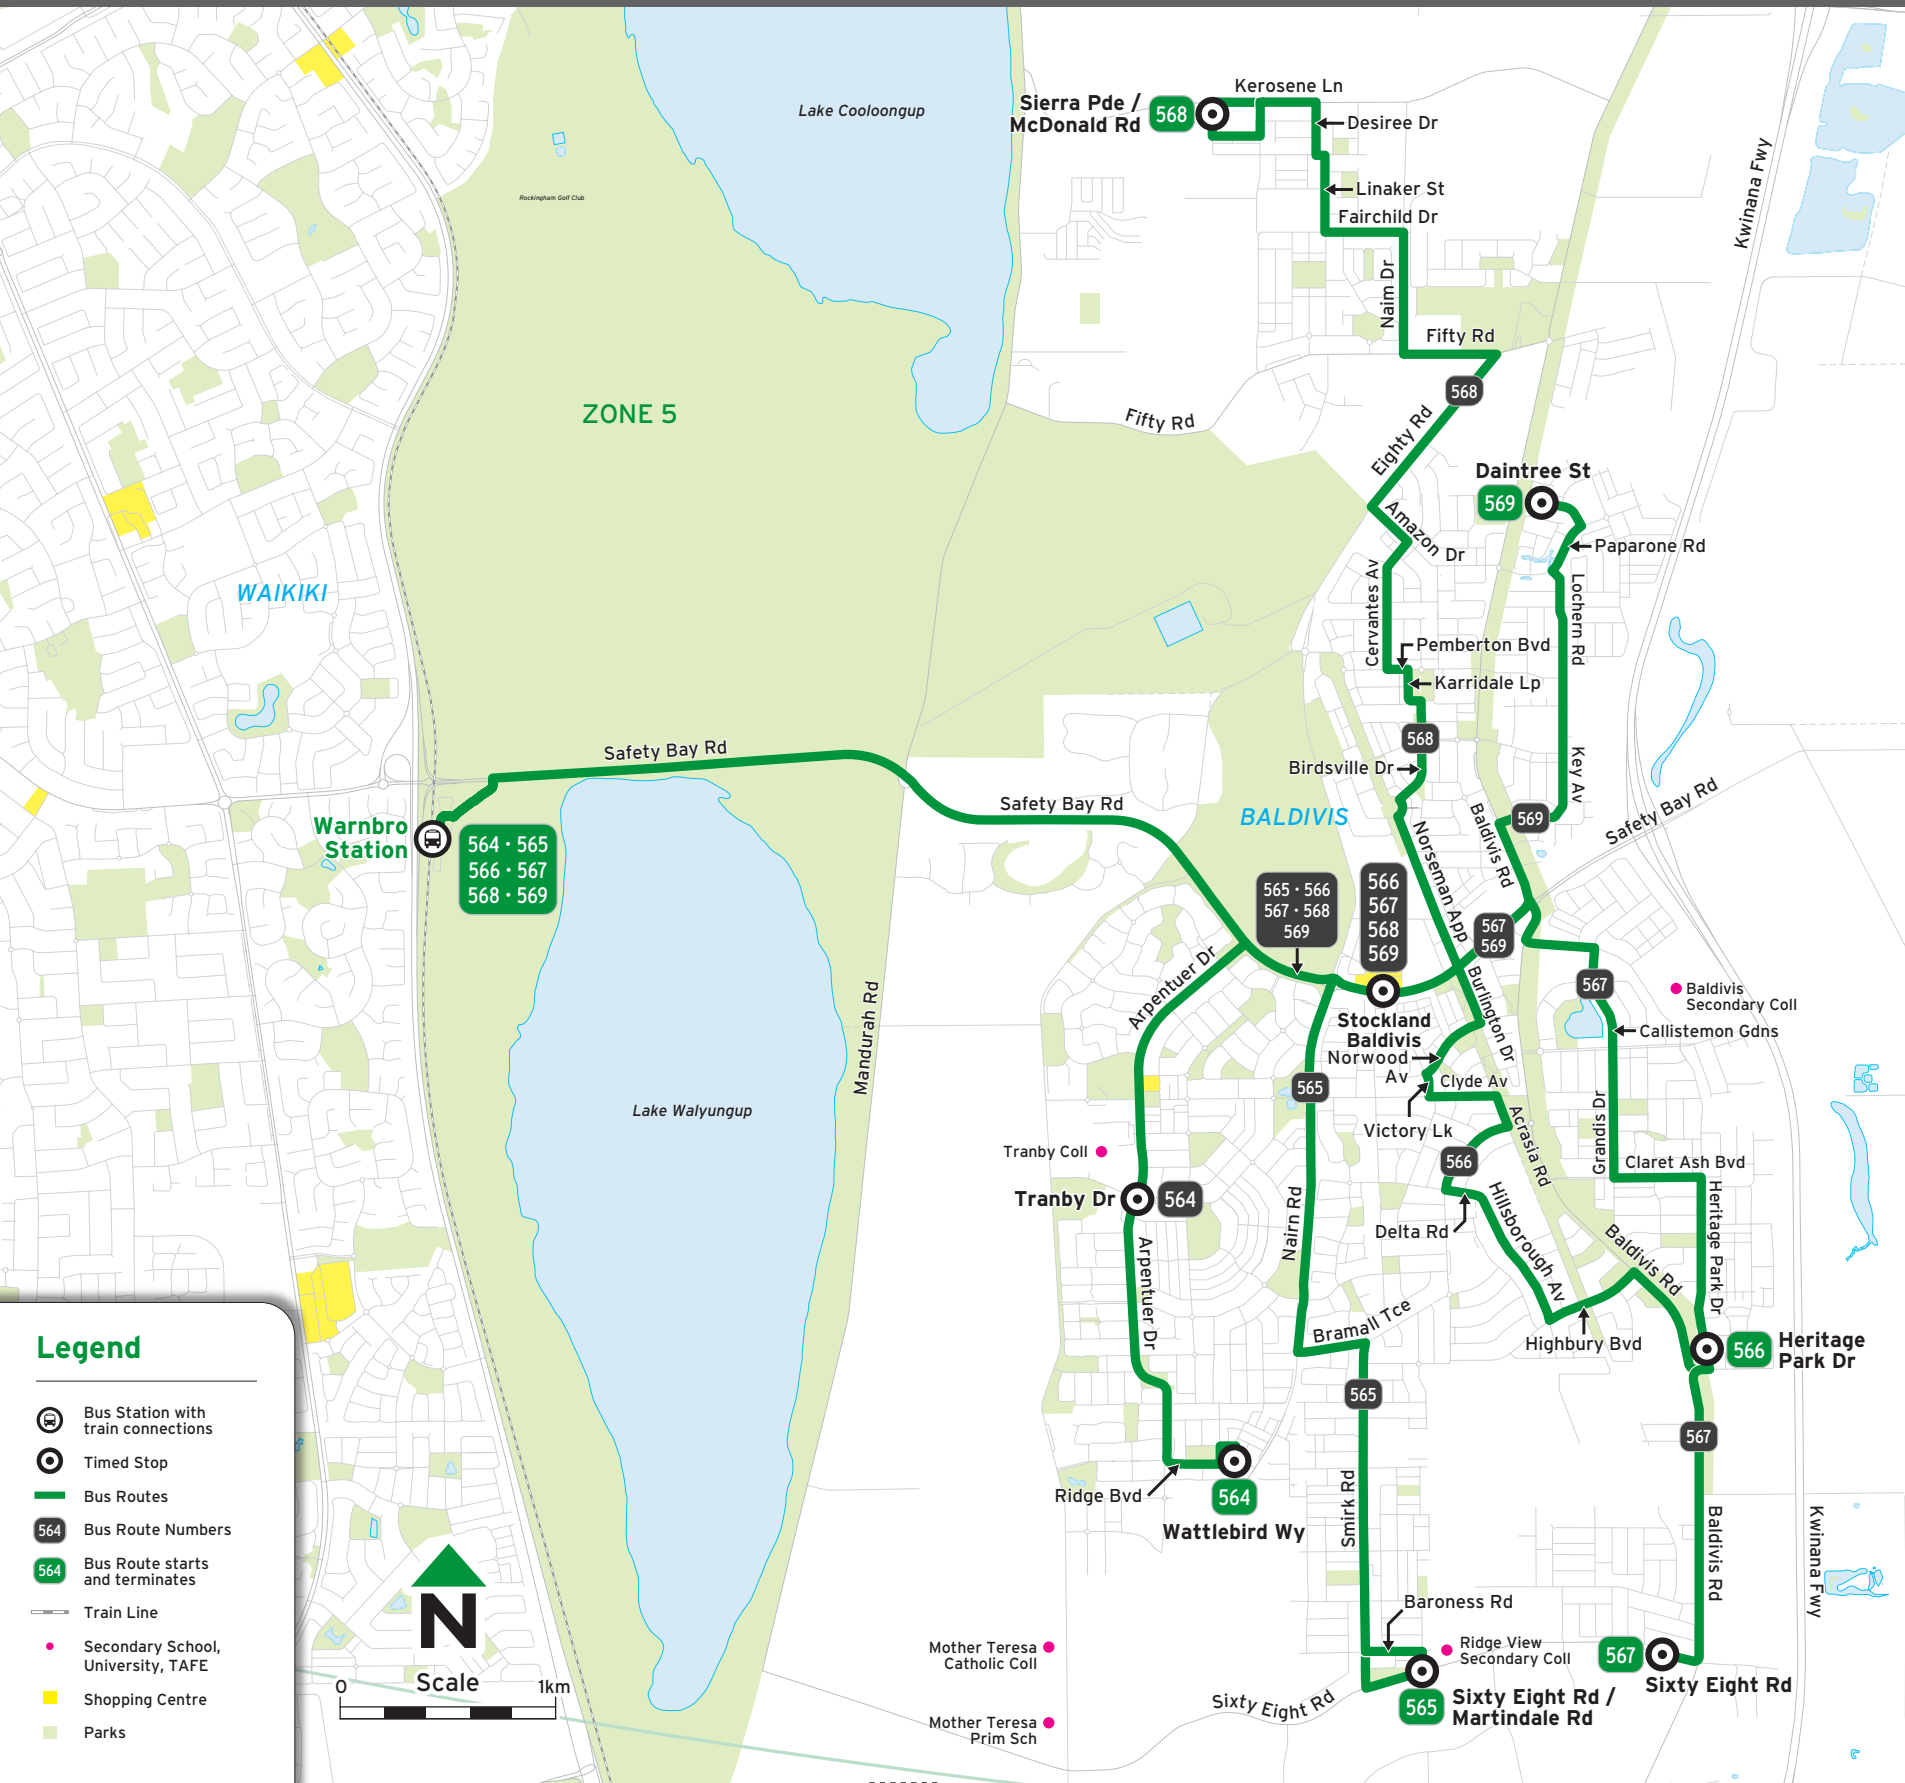

Legend

- A Operates on school days only and deviates via Baldivis Secondary College and Tranby College.
- B Operates on school days only.
- H Operates on school holidays only.
- S Operates on school days only and deviates via Baldivis Secondary College.

Route 568 - To Warnbro

Timed Stops			
Stop No.	27927	27252	23794 / Stand 7
Route No.	Sierra Pde / McDonald Rd	Safety Bay Rd / Settlers Av	Warnbro Stn
Saturday			
am	568	7:00	7:11
	568	7:59	8:11
	568	8:59	9:11
	568	9:58	10:10
	568	10:58	11:10
	568	11:58	12:10
pm	568	12:59	1:11
	568	1:59	2:11
	568	2:59	3:11
	568	3:59	4:11
	568	4:59	5:11
	568	6:00	6:11
Sunday and Public Holidays			
am	568	8:00	8:11
	568	9:00	9:11
	568	9:59	10:10
	568	10:59	11:10
	568	11:59	12:11
pm	568	12:59	1:11
	568	1:59	2:11
	568	2:59	3:11
	568	4:00	4:11
	568	5:01	5:12
	568	6:01	6:12

Route 569 - To Warnbro

Timed Stops			
Stop No.	28437	27252	23794 / Stand 7
Route No.	Daintree St / Baldivis Rd	Safety Bay Rd / Settlers Av	Warnbro Stn
Monday to Friday			
am	569	5:56	6:04
	569	6:35	6:44
	569	7:15	7:24
	569 S	7:52	8:06
	569 H	7:58	8:07
	569	8:32	8:41
	569	9:18	9:26
	569	10:18	10:26
	569	11:18	11:26
pm	569	1:11	1:19
	569	2:11	2:19
	569	3:02	3:10
	569	3:51	3:59

No Saturday, Sunday and Public Holiday service

Legend

- H Operates on school holidays only.
- S Operates on school days only and deviates via Baldivis Senior High School.

Route 564, 565, 566, 567, 568 Map

Route 564 - To Warnbro

Timed Stops			
Stop No.	27246	26189	23794 / Stand 7
Route No.	Wattlebird Wy / Ridge Bvd	Arpenteur Dr / Tranby Dr	Warnbro Stn
Monday to Friday			
am	564	5:23	5:26
	564	5:53	5:56
	564	6:11	6:14
	564	6:35	6:39
	564	6:50	6:54
	564	7:00	7:04
	564	7:10	7:14
	564	7:19	7:23
	564	7:28	7:32
	564	7:38	7:42
	564	7:38	7:42
	564	7:51	7:54
	564	8:23	8:26
	564	8:51	8:54
	564	9:51	9:54
	564	10:52	10:55
	564	11:52	11:55
pm	564	12:52	12:55
	564	1:56	1:59
	564 S	2:51	2:58
	564 S	2:54	3:01
	564 S	2:57	3:04
	564 H	3:04	3:07
	564 A	3:14	3:18
	564 B	3:16	3:20
	564 C	3:22	3:25
	564 H	3:36	3:39
	564	4:16	4:19
	564	5:18	5:21
	564	6:24	6:27
	564	7:24	7:27
	564	8:10	8:13

Legend

- A Operates on school days only, departs Mother Teresa College at 3.08pm.
- B Operates on school days only, departs Mother Teresa Primary School at 3.10pm and travels via Mother Teresa Catholic College.
- C Operates on school days only.
- H Operates on school holidays only.
- S Operates on school days only, departs Ridge View Secondary College 6 minutes before first time shown.

Route 564 - To Warnbro

Timed Stops			
Stop No.	27246	26189	23794 / Stand 7
Route No.	Wattlebird Wy / Ridge Bvd	Arpenteur Dr / Tranby Dr	Warnbro Stn
Saturday			
am	564	7:08	7:11
	564	8:08	8:11
	564	9:08	9:11
	564	10:07	10:10
	564	11:07	11:10
pm	564	12:07	12:10
	564	1:07	1:10
	564	2:07	2:10
	564	3:07	3:10
	564	4:07	4:10
	564	5:08	5:11
	564	6:08	6:11
	564	7:08	7:11
Sunday and Public Holidays			
am	564	8:08	8:11
	564	9:08	9:11
	564	10:07	10:10
	564	11:07	11:10
pm	564	12:07	12:10
	564	1:07	1:10
	564	2:08	2:11
	564	3:08	3:11
	564	4:08	4:11
	564	5:08	5:11
	564	6:08	6:11

Route 565 - To Warnbro

Timed Stops		
Stop No.	26694	23794 / Stand 7
Route No.	Sixty Eight Rd / Martindale Rd	Warnbro Stn
Monday to Friday		
am	565	5:22
	565	5:42
	565	6:00
	565	6:20
	565	6:39
	565	6:59
	565	7:18
	565	7:28
	565	7:38
	565 S	7:52
	565 A	7:55
	565 H	8:02
	565 B	8:13
	565 H	8:22
	565 D	8:48
	565 D	9:17
	565 D	10:17
	565 D	11:17
pm	565 D	12:18
	565 D	1:22
	565 D	2:22
	565 C	2:50
	565 C	2:53
	565 E	3:16
	565 F	3:18
	565 D	3:52
	565	4:46
	565	5:47
	565	6:53
	565	7:52

Legend

- A Operates on school days only and deviates via Baldivis Secondary College.
- B Operates on school days only and deviates via Tranby College.
- C Operates on school days only, departs Ridge View Secondary College 2 minutes before first time shown. Deviates to Stockland Baldivis Shop Ctr.
- D Deviates via Stockland Shopping Centre.
- E Operates on school days only, departs Mother Teresa Catholic College at 3.08pm. Deviates via Stockland Shopping Centre.
- F Operates on school days only, departs Mother Teresa Primary School at 3.10pm and travels via Mother Teresa Catholic College. Also deviates via Stockland Shopping Centre.
- H Operates on school holidays only.
- S Operates on school days only and terminates at Baldivis Secondary College at time shown in Warnbro Stn column.

Route 565 - To Warnbro

Timed Stops		
Stop No.	26694	23794 / Stand 7
Route No.	Sixty Eight Rd / Martindale Rd	Warnbro Stn
Saturday		
am	565	6:37
	565	7:37
	565 D	8:33
	565 D	9:32
	565 D	10:32
	565 D	11:32
pm	565 D	12:33
	565 D	1:33
	565 D	2:33
	565 D	3:33
	565 D	4:33
	565	5:37
	565	6:37

Sunday and Public Holidays