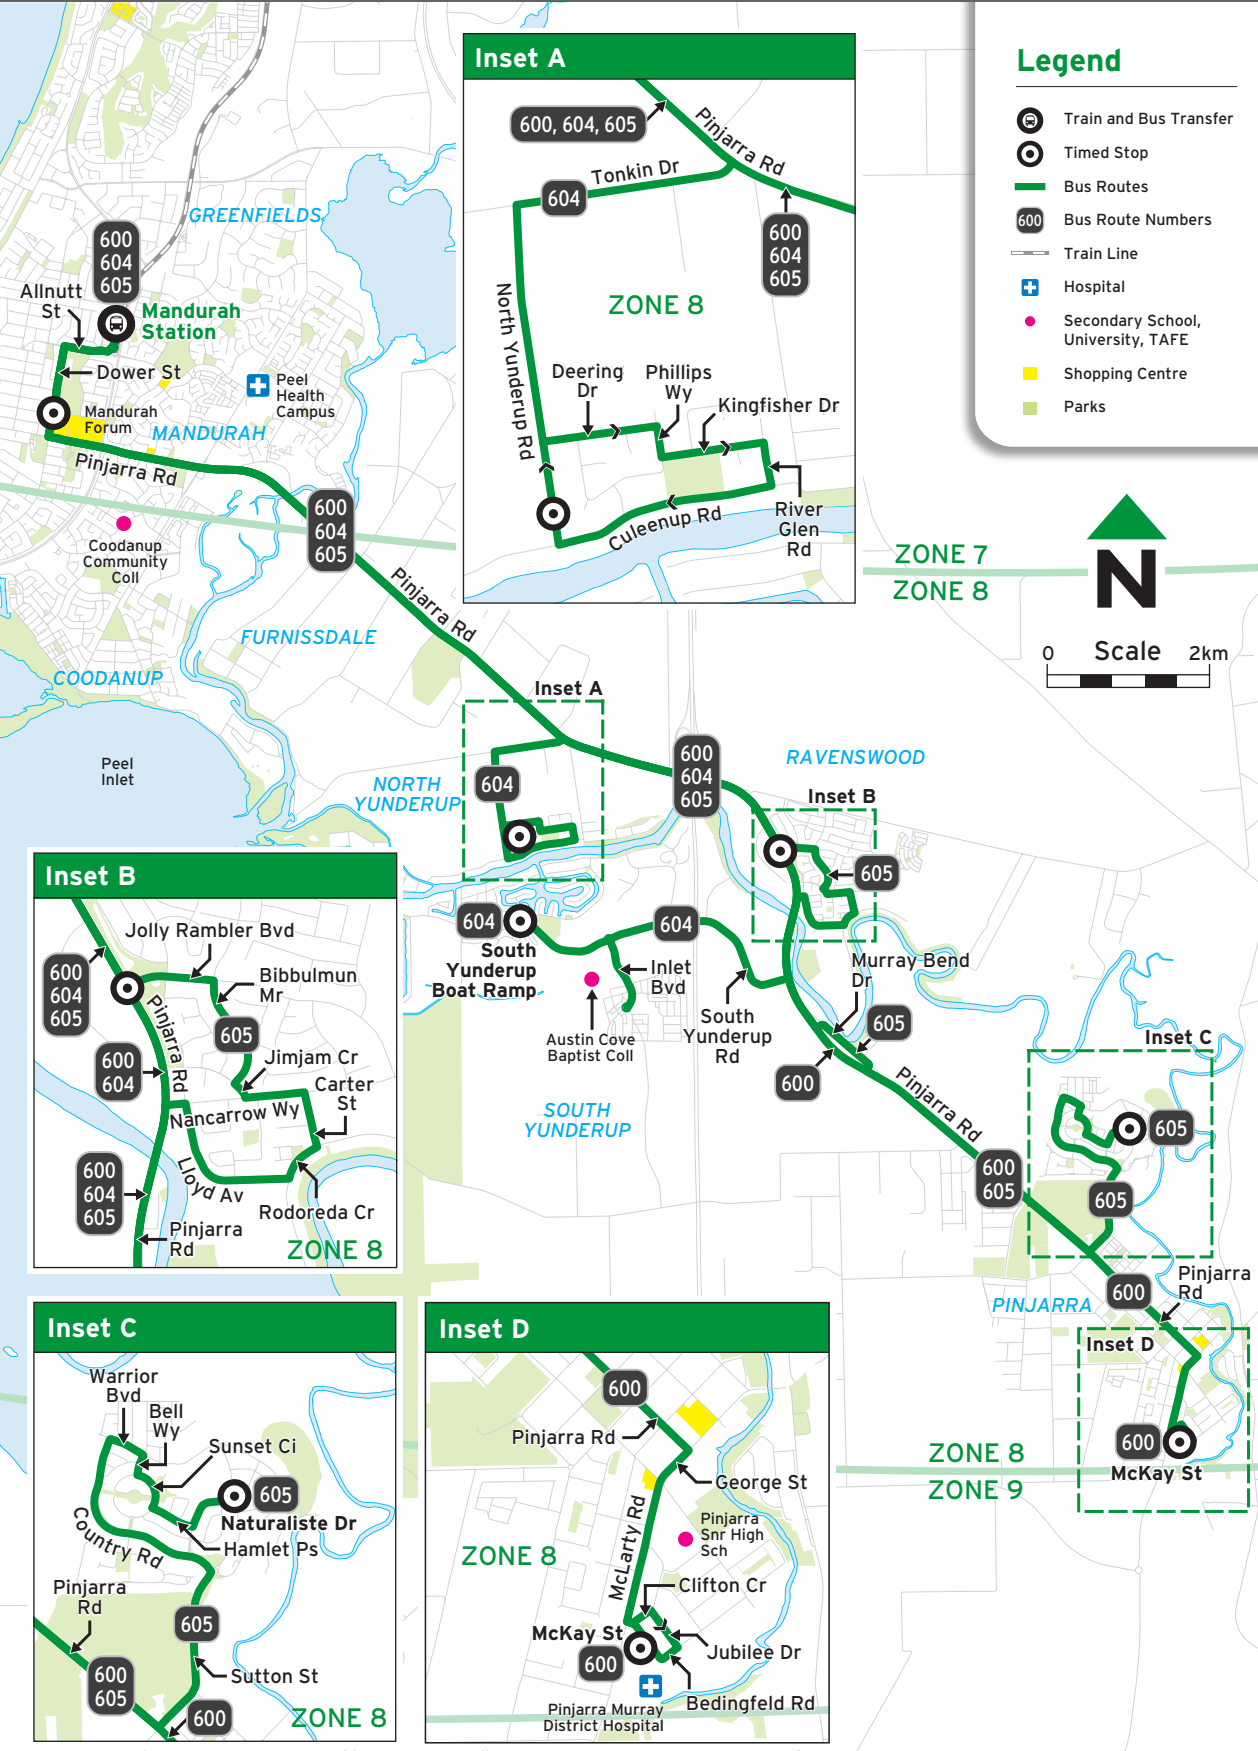

Timed Stops	⊙	⊙	⊙	⊙	⊙	⊙	⊙	⊙	⊙
Stop No.	26473	27369	26454	27152	26077	26450	17370	17378 / Stand B5	
Route No.	McKay St / Bedingfeld Rd	Naturaliste Dr / Sutton St	South Yunderup Boat Ramp	Murray Bend Dr / Adam Rd	Pinjarra Rd / Jolly Rambler Bvd	North Yunderup Rd / Culeenup Rd	Mandurah Forum	Mandurah Stn	
Monday to Friday									
am	600	6:14	-	-	-	6:24	-	6:34	6:40
	600	6:44	-	-	-	6:54	-	7:04	7:10
	604 S	-	-	7:04	-	7:19	7:31	7:43	7:49
	600	7:21	-	-	-	7:31	-	7:43	7:49
	605 A	-	7:12	-	7:23	7:32	-	7:45	7:51
	600 B	7:49	-	-	-	8:16	-	8:30	8:36
	600 H	7:59	-	-	-	8:20	-	8:31	8:37
	600	8:37	-	-	-	8:48	-	9:01	9:07
	600	9:39	-	-	-	9:50	-	10:03	10:08
	604	-	-	9:47	-	9:55	10:04	10:17	10:22
	600	10:39	-	-	-	10:49	-	11:02	11:08
	600	11:38	-	-	-	11:48	-	12:01	12:07
pm	600	1:46	-	-	-	1:56	-	2:09	2:15
	600 B	2:49	-	-	-	3:20	-	3:34	3:42
	600 H	2:55	-	-	-	3:18	-	3:29	3:35
	600 C	-	-	-	-	-	-	C 3:07	3:42
	600	3:45	-	-	-	3:55	-	4:08	4:14
	600	5:54	-	-	-	6:04	-	6:16	6:22

No Saturday, Sunday and Public Holiday service

Legend	
A	Operates on school days only.
B	Operates on school days only and deviates via Austin Cove Baptist College Senior High School and Austin Cove Baptist College Primary School.
C	Operates on school days only, departs Pinjarra Senior High School at time shown in Mandurah Forum timing point column. Deviates via Pinjarra Primary School.
H	Operates on school holidays only and deviates via Austin Cove Baptist College Primary School.
S	Operates on school days only, departs Allambi Wy near Lever Wy at 7.01am, then deviates via Delta Dr.

Legend

- ⊙ Train and Bus Transfer
- ⊙ Timed Stop
- Bus Routes
- 600 Bus Route Numbers
- Train Line
- + Hospital
- Secondary School, University, TAFE
- Shopping Centre
- Parks

0 Scale 2km

N