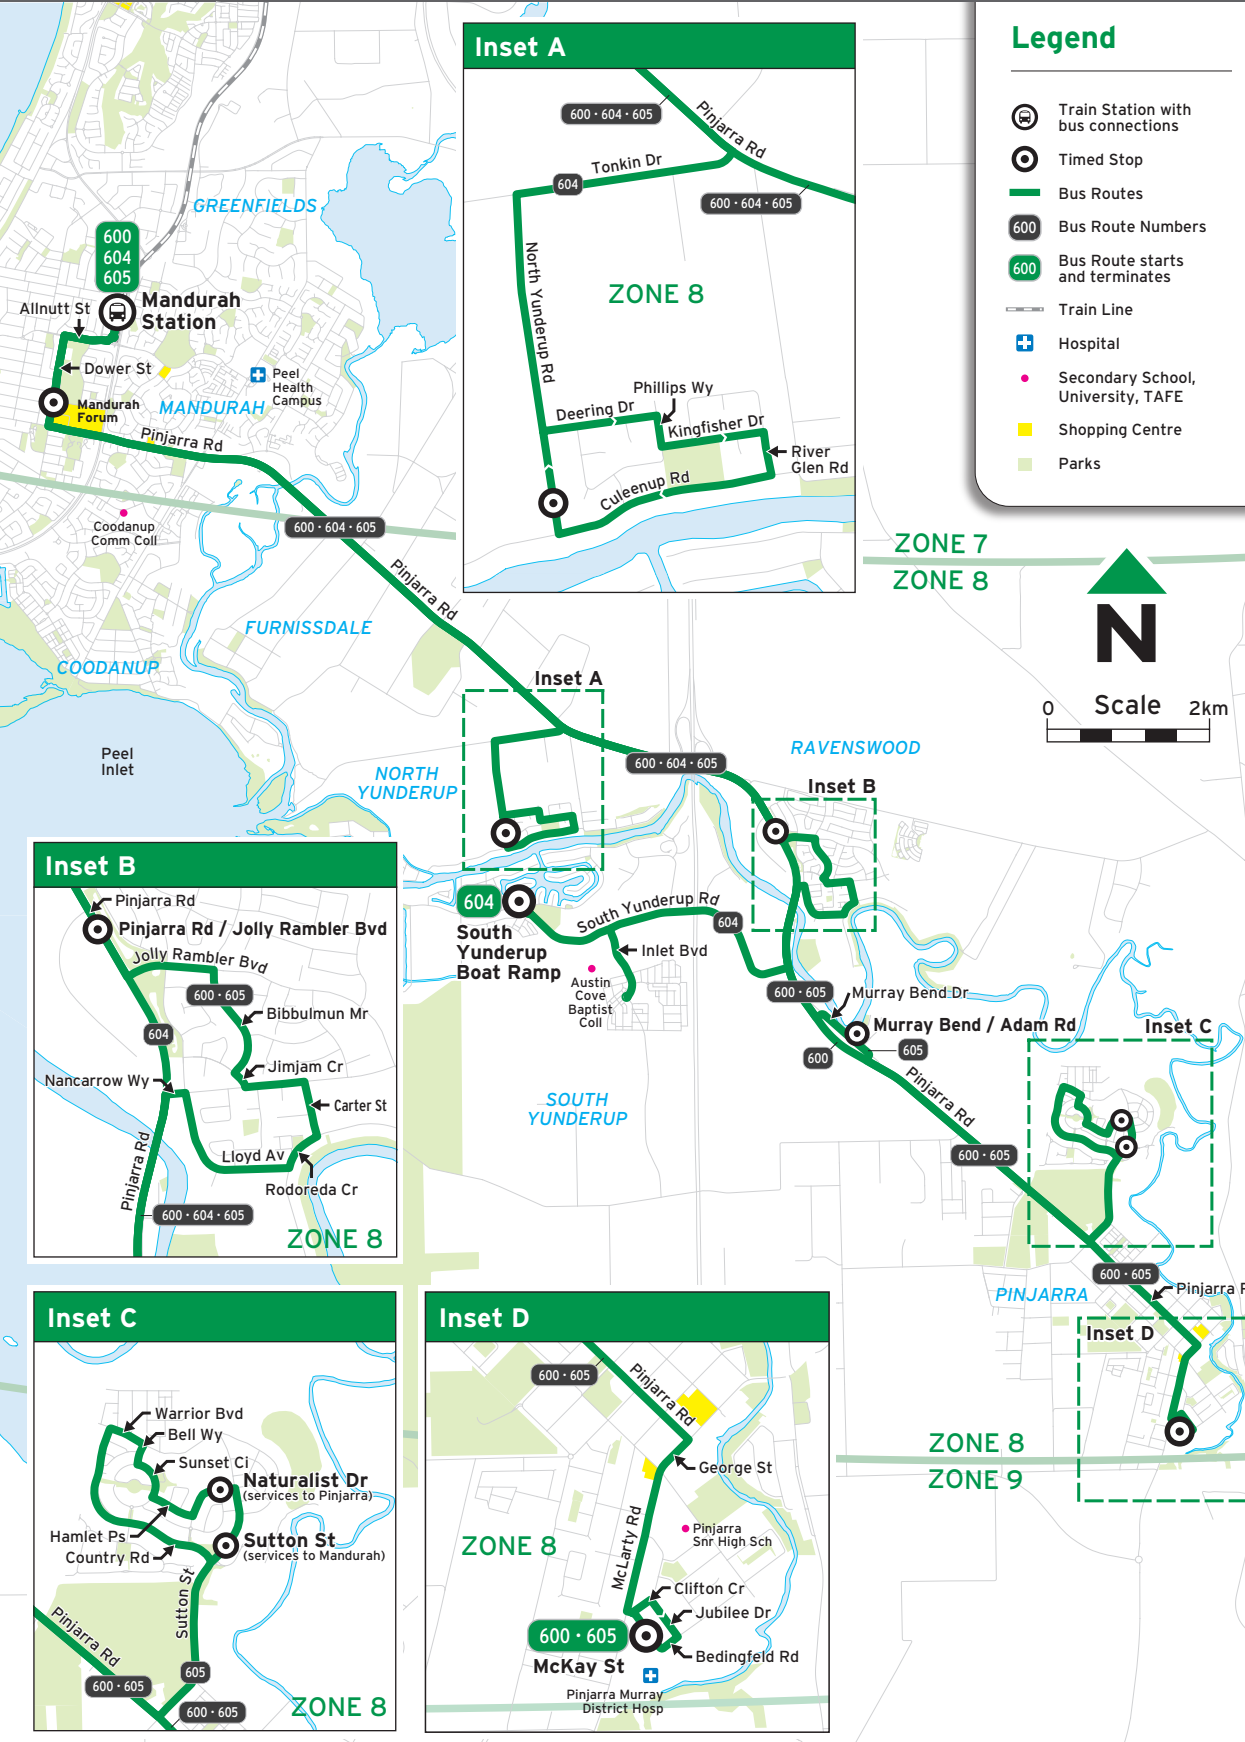

Saturdays									
am	600	6:56	-	-	-	7:13	-	7:26	7:35
	600 D	7:45	-	-	-	8:13	-	8:26	8:35
	600	8:56	-	-	-	9:13	-	9:26	9:35
	600	10:56	-	-	-	11:13	-	11:26	11:35
pm	600	12:56	-	-	-	1:13	-	1:26	1:35
	600 D	3:00	-	-	-	3:28	-	3:41	3:50
	600	4:56	-	-	-	5:13	-	5:26	5:35

No Sunday & Public Holiday service

1. **Legend**
2. A Operates on school days only and deviates via Austin Cove Baptist College.
   - B Operates on school days only and departs from Austin Cove Baptist College at 3.06pm.
   - C Operates on school days only and departs from Austin Cove Baptist College at 3.10pm.
   - D Deviates via Inlet Bvd, South Yunderup.
   - H Operates on school holidays only and deviates via Inlet Bvd, South Yunderup.
   - P Operates on school days only and departs from Pinjarra Senior High School at 3.08pm. Deviates via Pinjarra Primary School.
   - S Operates on school days only and departs from Allambi Wy near Lever Wy at 7.01am. Deviates via Delta Dr, South Yunderup.

1. **Legend**
2. 🚉 Train Station with bus connections
   - 🕒 Timed Stop
   - 🚌 Bus Routes
   - 600 Bus Route Numbers
   - 600 Bus Route starts and terminates
   - Train Line
   - 🏥 Hospital
   - 🎓 Secondary School, University, TAFE
   - 🛒 Shopping Centre
   - 🌳 Parks