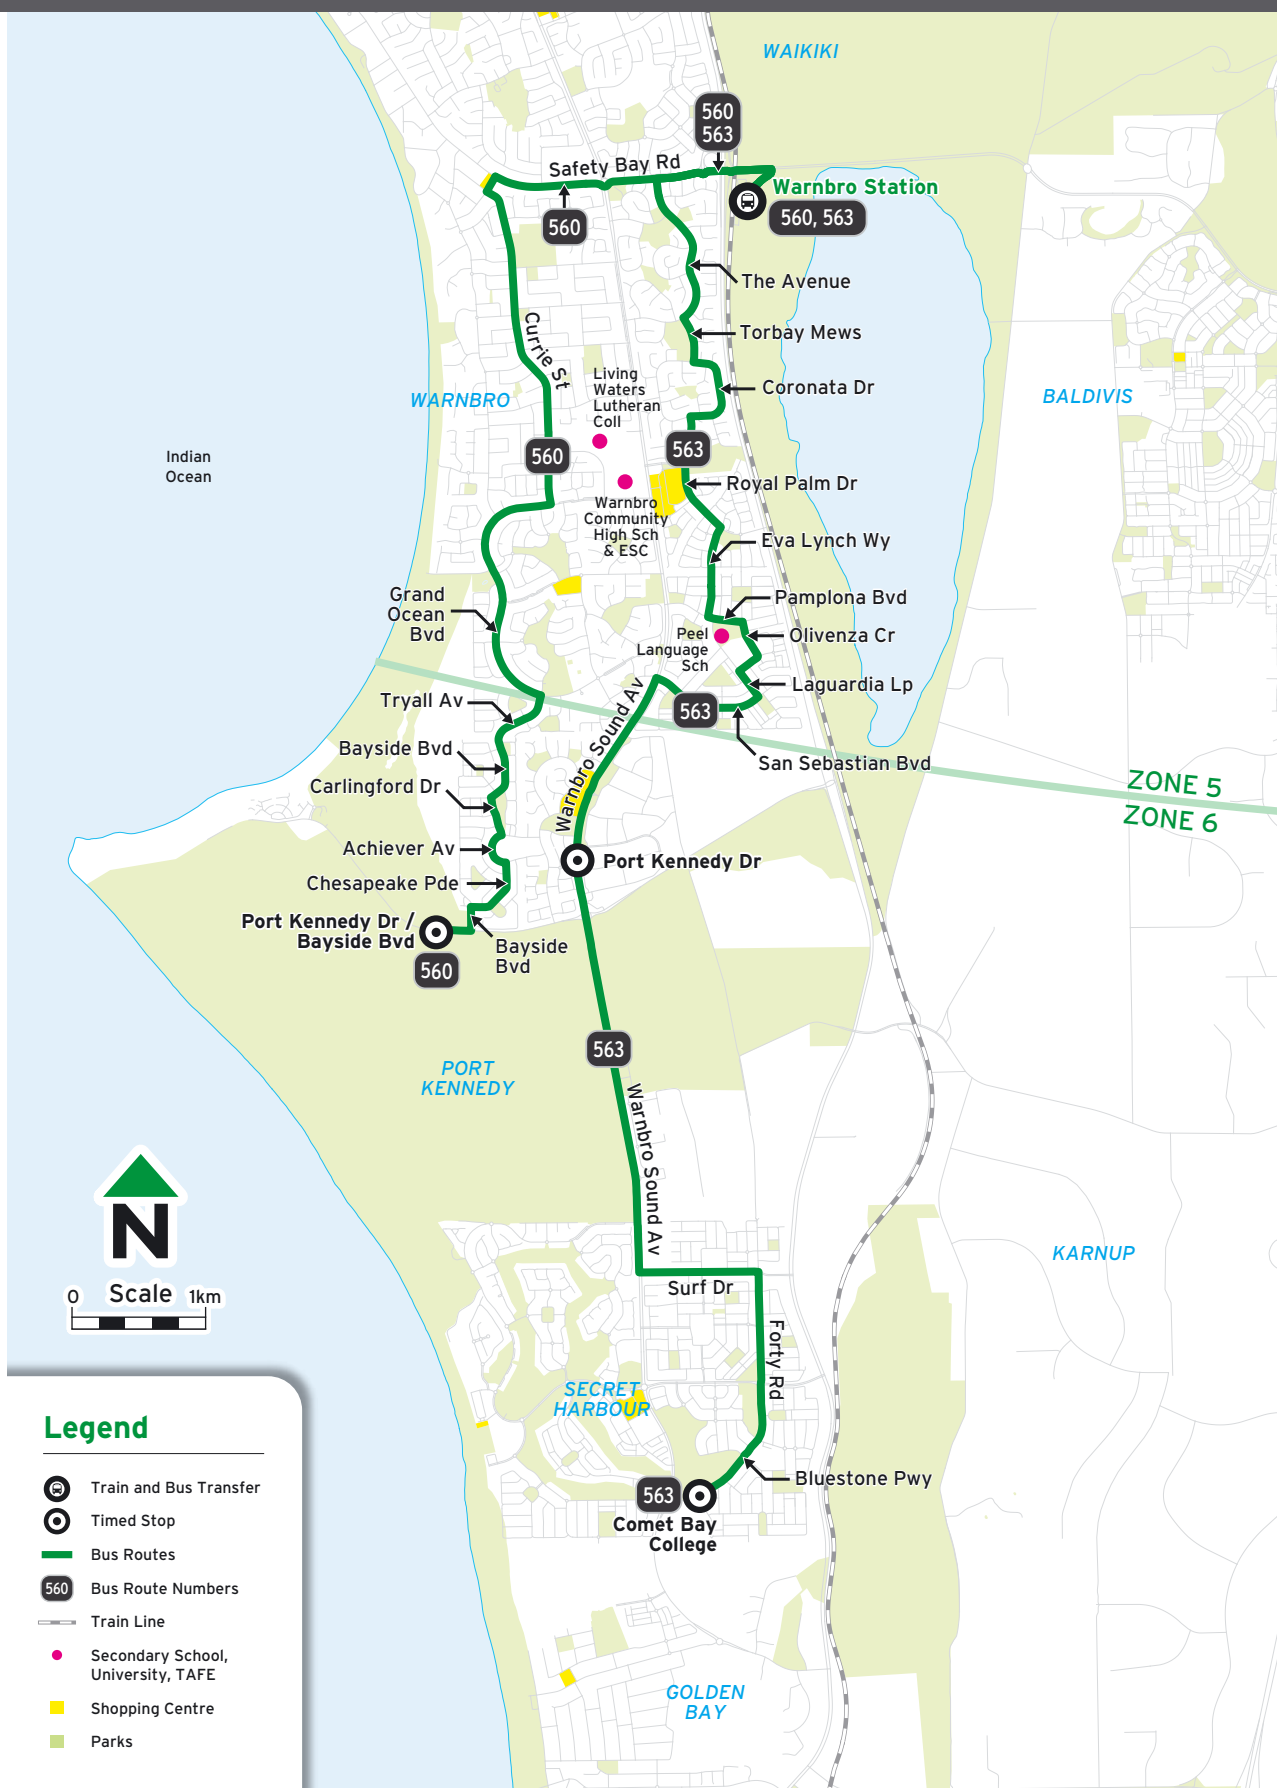

Route 560 - To Warnbro

Timed Stops		
Stop No.	25848	23794
Route No.	Port Kennedy Dr / Bayside Bvd	Warnbro Stn

Monday to Friday		
am 560	5:17	5:35
560	5:37	5:55
560	5:55	6:13
560	6:15	6:33
560	6:33	6:53
560	6:52	7:13
560	7:08	7:33
560	7:28	7:53
560	7:51	8:16
560	8:16	8:36
560	8:30	8:50
560	8:45	9:05
560	9:00	9:20
560	9:31	9:49
560	10:01	10:19
560	10:31	10:49
560	11:01	11:19
560	11:31	11:49
pm 560	12:01	12:19
560	12:31	12:49
560	1:00	1:18
560	1:40	1:58
560	2:10	2:28
560	2:38	2:58
560 H	3:08	3:28
560 S	3:08	3:32
560	3:38	3:58
560	3:58	4:18
560	4:20	4:38
560	4:41	4:59
560	5:11	5:29
560	5:52	6:10
560	6:32	6:50

Legend
560 H Operates on school holidays only.
560 S Operates on school days only.

Route 563 - To Warnbro

Timed Stops			
Stop No.	24975	17287	23794
Route No.	Comet Bay College	Warnbro Sound Av / Port Kennedy Dr	Warnbro Stn

Monday to Friday			
am 563	5:28	5:37	5:55
563	5:46	5:55	6:13
563	6:06	6:15	6:33
563	6:26	6:35	6:53
563	6:46	6:55	7:13
563	7:03	7:13	7:33
563	7:23	7:33	7:53
563	7:44	7:54	8:16
563	8:04	8:14	8:36
563	8:35	8:45	9:05
563	9:06	9:15	9:34
563	10:06	10:15	10:34
563	11:06	11:15	11:34
pm 563	12:06	12:15	12:34
563	1:10	1:19	1:38
563	2:10	2:19	2:38
563	2:38	2:47	3:08
563 S	3:00	3:13	3:38
563 H	3:08	3:18	3:38
563	3:38	3:48	4:08
563	3:58	4:08	4:28
563	4:19	4:28	4:48
563	4:42	4:51	5:09
563	5:02	5:11	5:29
563	5:33	5:42	6:00
563	6:09	6:18	6:35
563	7:09	7:18	7:34
563	7:55	8:04	8:20

Legend
563 S Operates on school days only.
563 H Operates on school holidays only.

Route 560, 563 Map

Timed Stops			
Stop No.	24975	17287	23794
Route No.	Comet Bay College	Warnbro Sound Av / Port Kennedy Dr	Warnbro Stn

Saturday			
am 563	6:11	6:19	6:34
563	7:10	7:19	7:34
563	8:06	8:15	8:34
563	9:06	9:15	9:34
563	10:06	10:15	10:34
563	11:06	11:15	11:34
pm 563	12:06	12:15	12:34
563	1:06	1:15	1:34
563	2:06	2:15	2:34
563	3:06	3:15	3:34
563	4:06	4:15	4:34
563	5:06	5:15	5:34
563	6:09	6:17	6:34
563	7:09	7:17	7:34

Sunday and Public Holidays			
am 563	7:11	7:19	7:34
563	8:11	8:19	8:34
563	9:10	9:19	9:34
563	10:08	10:17	10:34
563	11:08	11:17	11:34
pm 563	12:08	12:17	12:34
563	1:08	1:17	1:34
563	2:08	2:17	2:34
563	3:08	3:17	3:34
563	4:08	4:17	4:34
563	5:08	5:17	5:34
563	6:08	6:17	6:34
563	7:02	7:10	7:26