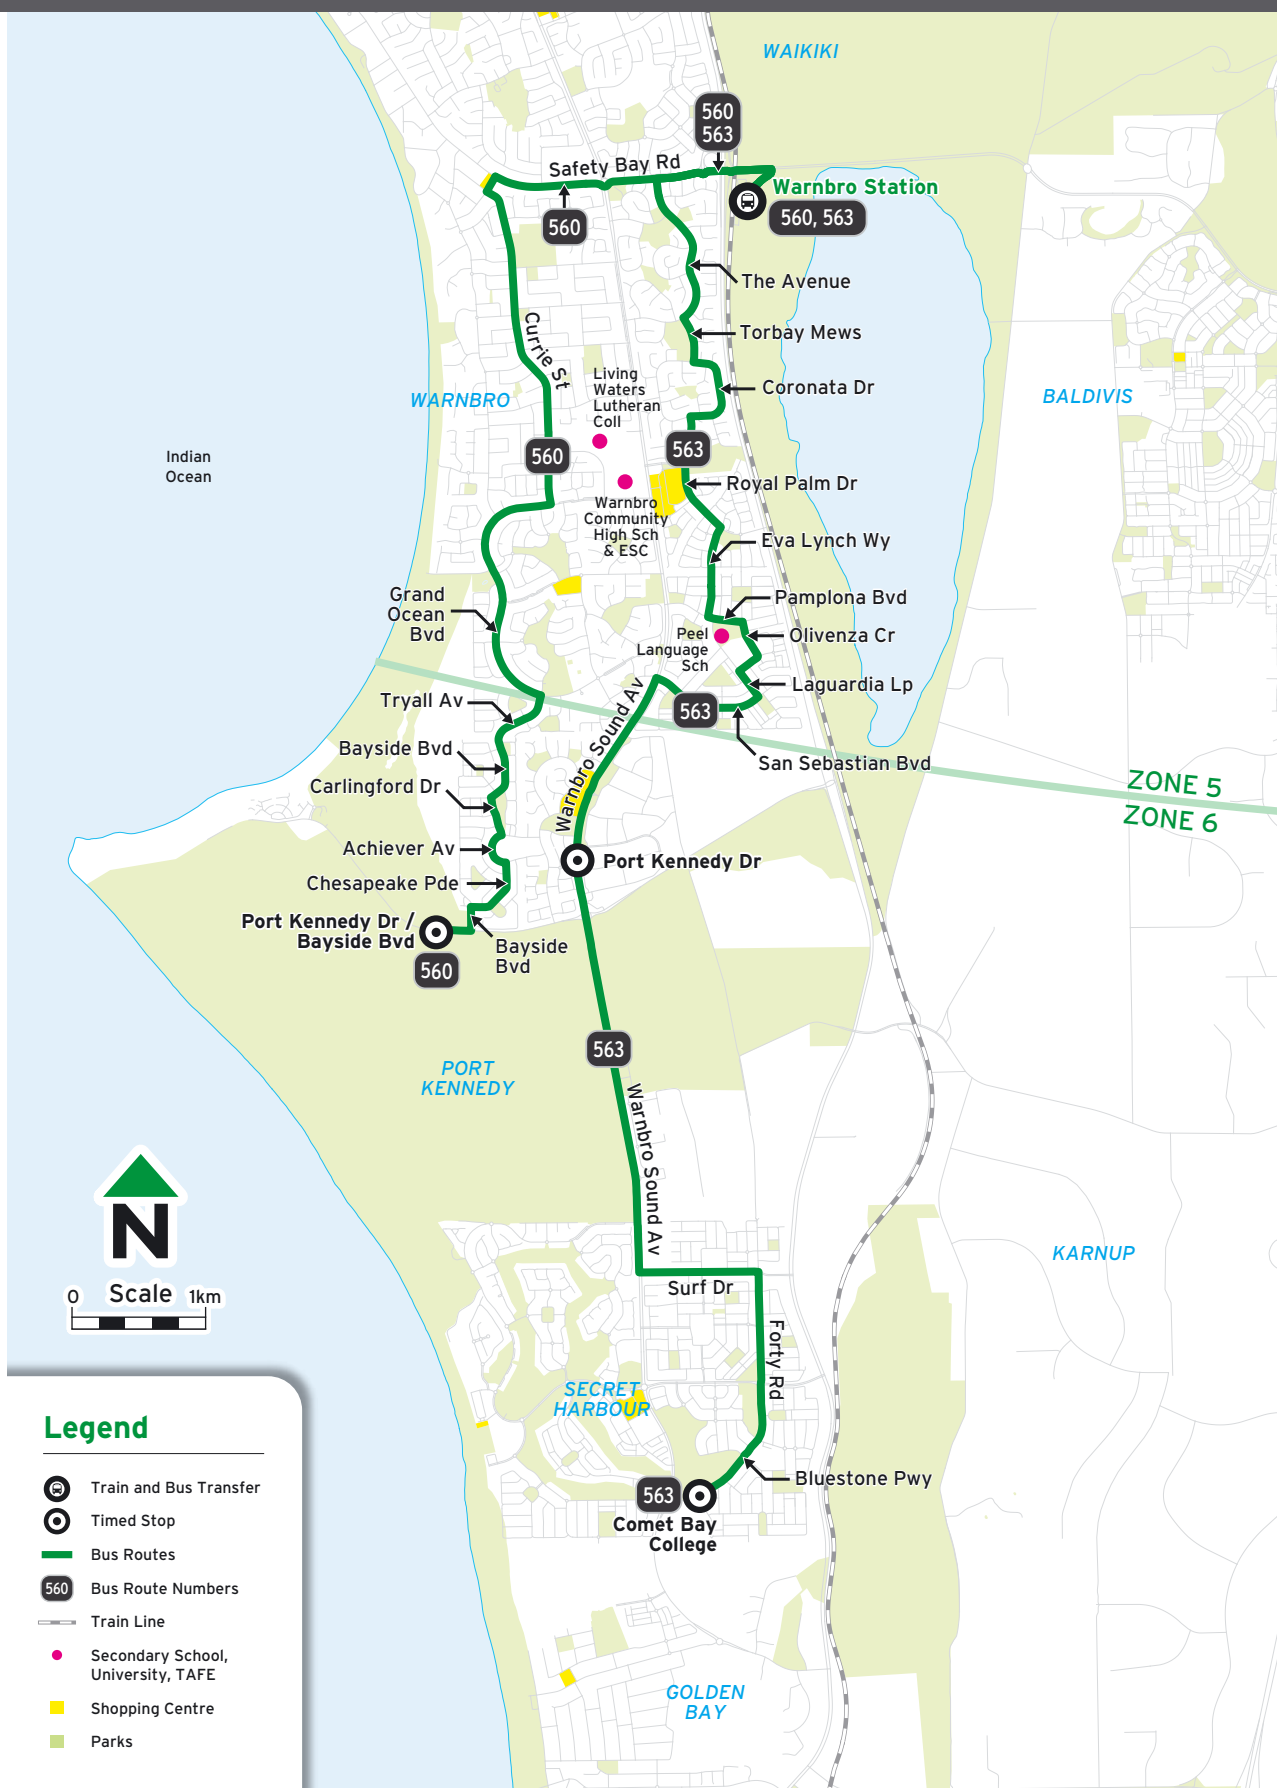

Legend

560 A Deviates via Warnbro Centre.
560 H Operates on school holidays only.
560 S Operates on school days only.

Route 563 - To Warnbro

Timed Stops			
Stop No.	24975	17287	23794
Route No.	Comet Bay College	Warnbro Sound Av / Port Kennedy Dr	Warnbro Stn
Monday to Friday			
am 563	5:29	5:36	5:55
563	5:47	5:54	6:13
563	6:07	6:14	6:33
563	6:27	6:34	6:53
563	6:46	6:53	7:13
563	7:04	7:12	7:33
563	7:23	7:31	7:53
563	7:46	7:54	8:16
563	8:06	8:14	8:36
563	8:36	8:44	9:05
563	9:06	9:13	9:34
563	10:06	10:13	10:34
563	11:07	11:14	11:34
pm 563	12:07	12:14	12:34
563	1:11	1:18	1:38
563	2:10	2:18	2:38
563	2:39	2:47	3:08
563 S	3:01	3:13	3:38
563 H	3:10	3:18	3:38
563	3:40	3:48	4:08
563	4:00	4:08	4:28
563	4:21	4:29	4:48
563	4:42	4:50	5:09
563	5:02	5:10	5:29
563	5:34	5:41	6:00
563	6:09	6:16	6:35
563	7:09	7:16	7:34
563	7:55	8:02	8:20

Legend

563 H Operates on school holidays only.
563 S Operates on school days only.

Route 560, 563 Map

Legend

- Train and Bus Transfer
- Timed Stop
- Bus Routes
- Bus Route Numbers
- Train Line
- Secondary School, University, TAFE
- Shopping Centre
- Parks