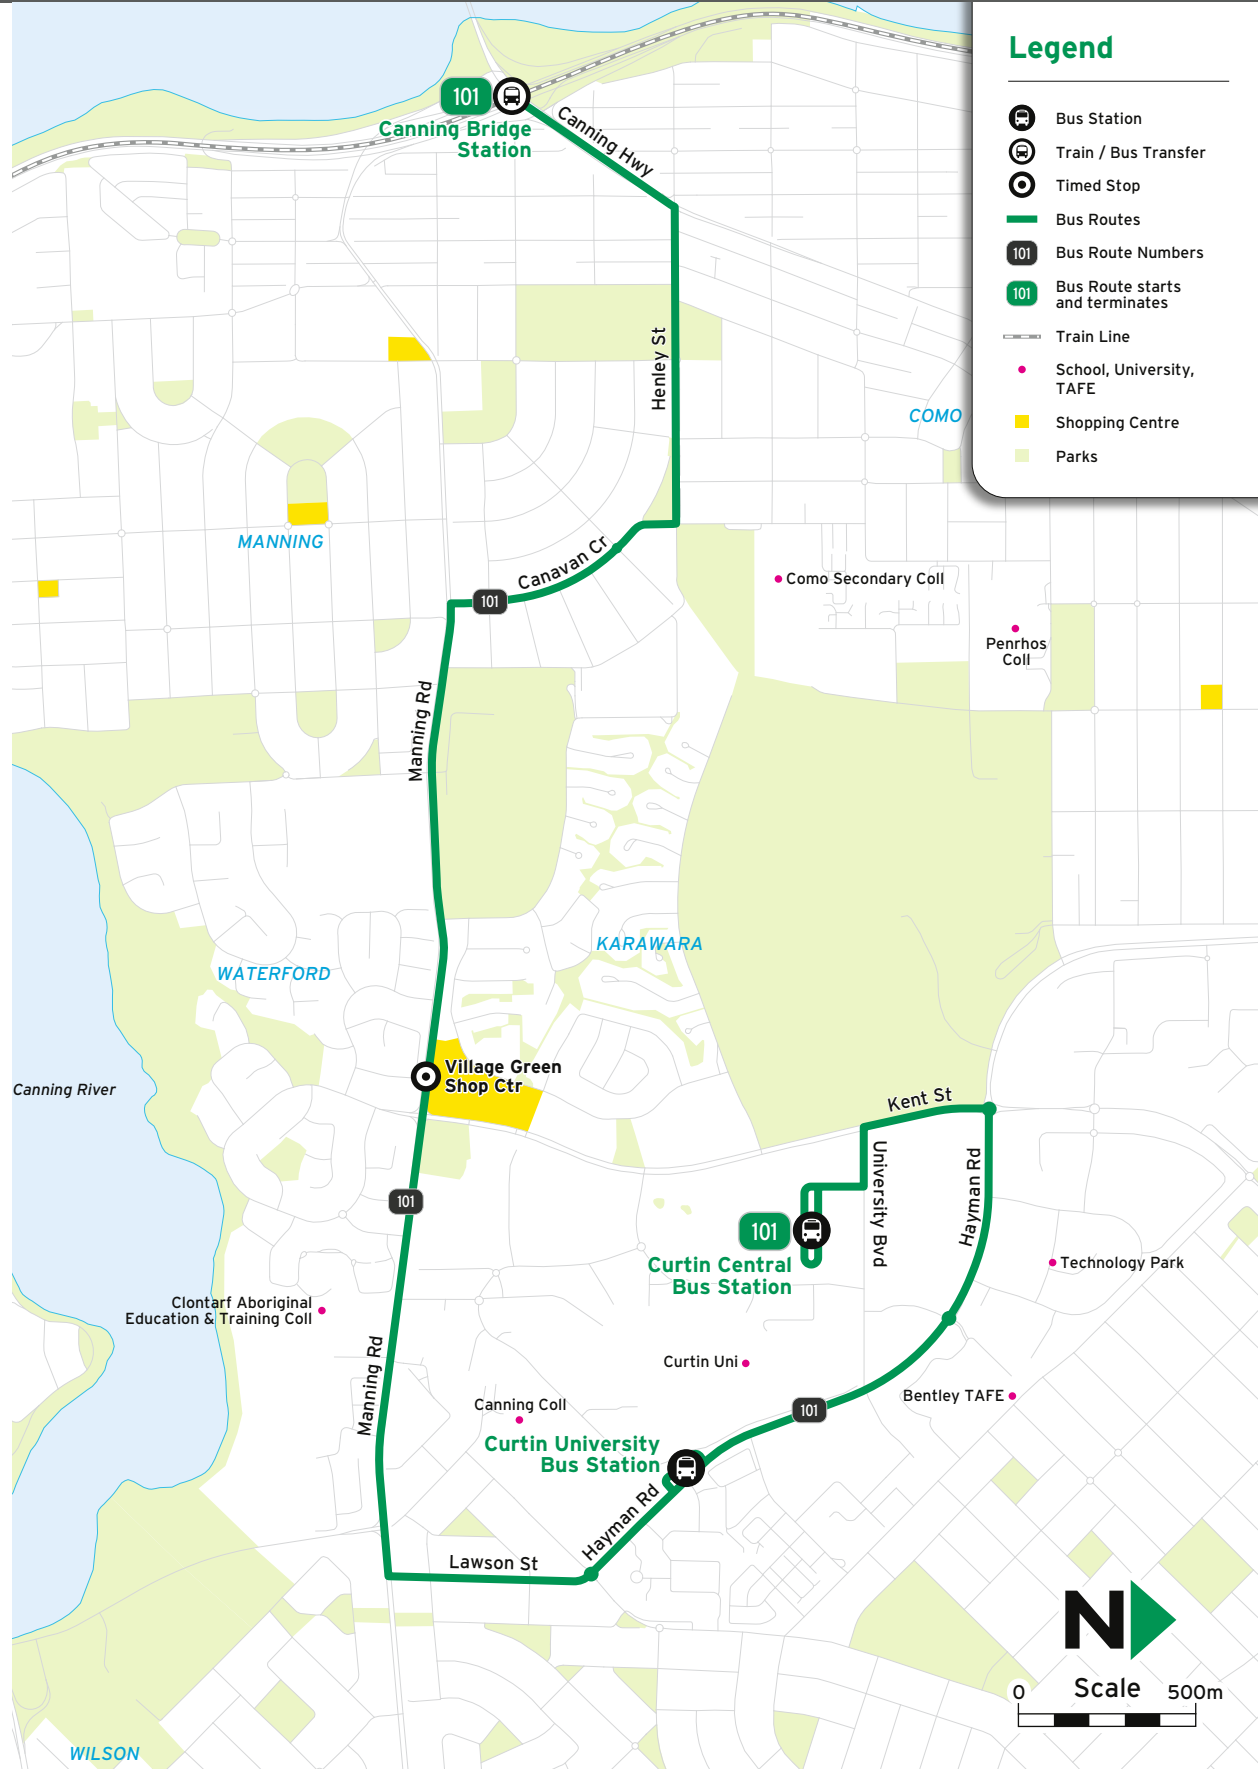

Route 101 - To Como

Route 101 Map

Timed Stops				
Stop No.	27937 / Stand 10	11698 / Stand 2	12088	23845 / Stand 3
Route No.	Curtin Central Bus Stn	Curtin University Bus Stn	Village Green Shop Ctr	Canning Bridge Stn

Monday to Friday					
am	101	-	6:28	6:34	6:47
	101	-	7:02	7:08	7:22
	101	-	7:31	7:38	7:52
	101	-	8:00	8:07	8:22
	101	-	8:20	8:27	8:42
	101	-	9:01	9:07	9:22
	101	-	9:52	9:57	10:09
	101	-	10:52	10:57	11:09
	101	-	11:50	11:56	12:09
pm	101	12:43	12:50	12:56	1:09
	101	1:46	1:53	1:59	2:12
	101	2:15	2:22	2:28	2:42
	101	2:44	2:51	2:58	3:12
	101	3:02	3:09	3:17	3:32
	101	3:32	3:39	3:47	4:02
	101	4:02	4:09	4:17	4:32
	101	4:33	4:40	4:48	5:02
	101	5:03	5:10	5:18	5:32
	101	5:34	5:41	5:48	6:02

No Saturday, Sunday & Public Holiday service

Legend

- Bus Station
- Train / Bus Transfer
- Timed Stop
- Bus Routes
- Bus Route Numbers
- Bus Route starts and terminates
- Train Line
- School, University, TAFE
- Shopping Centre
- Parks

N

0 Scale 500m