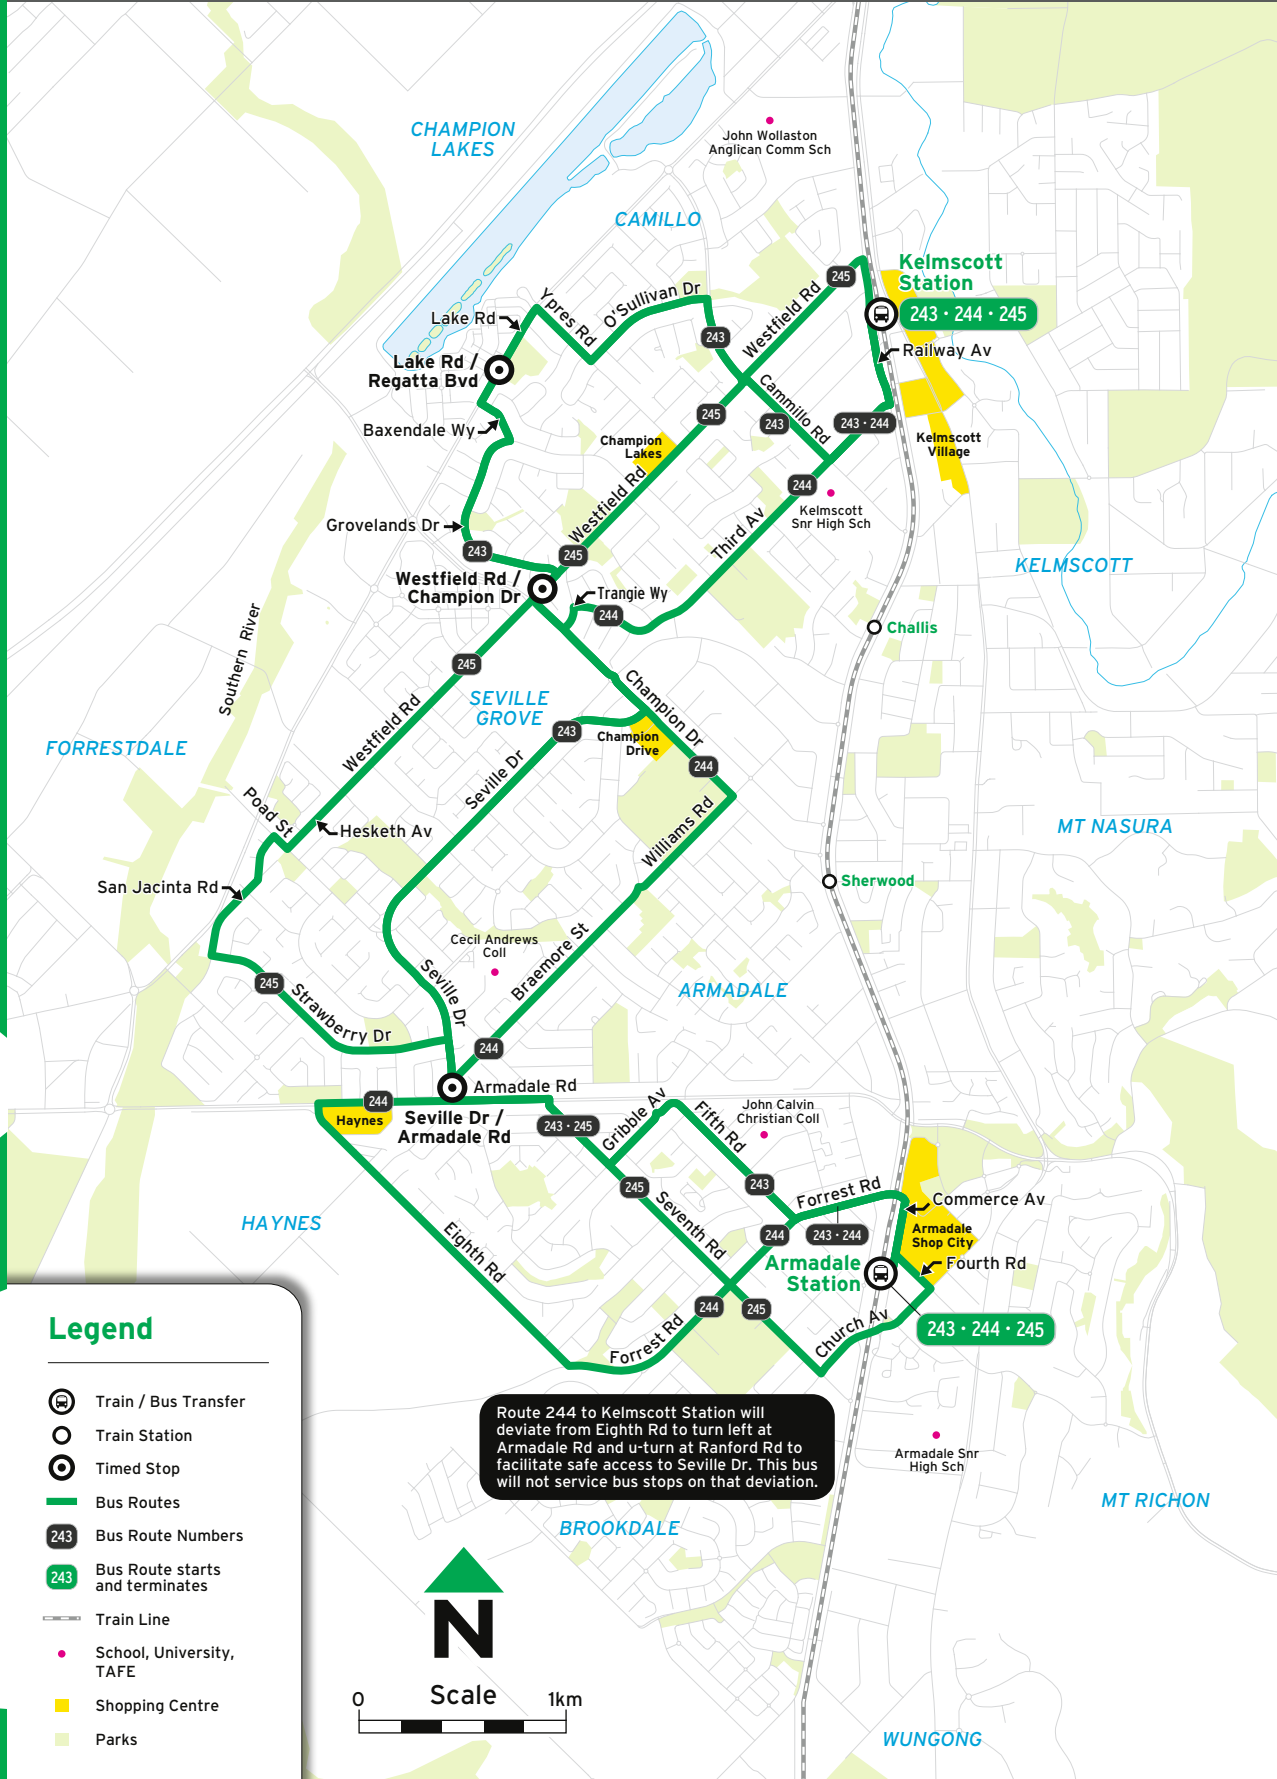

Route 244 to Kelmscott Station will deviate from Eighth Rd to turn left at Armadale Rd and u-turn at Ranford Rd to facilitate safe access to Seville Dr. This bus will not service bus stops on that deviation.