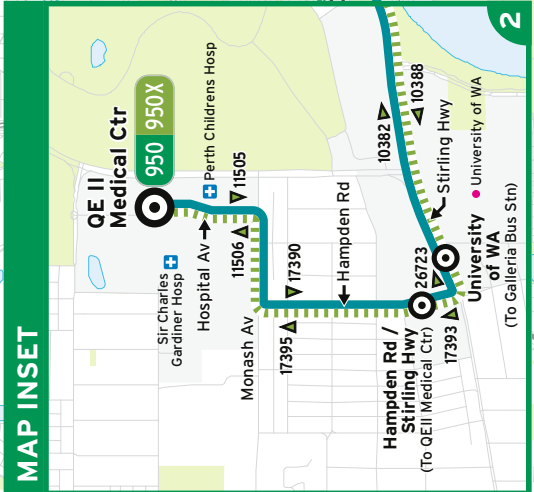

## Departing Morley Station

All stops to Galleria Bus Station. Then as listed below:

Bus Stop No.	Location
12154	Beaufort St before May St (Chisholm Catholic College)
12159	Beaufort St after Stuart St
12161	Beaufort St before Eighth Av
12164	Beaufort St after Central Av
12165	Beaufort St after Fourth Av
12169	Beaufort St before Walcott St
12171	Beaufort St before Broome St
12173	Beaufort St after Greenway St
26622	Beaufort St before Aberdeen St
26623	Beaufort St before James St (Boola Bardip Museum)
Stand 10	Wellington St at Forrest Place (opp. Perth Station)
Stand 1	William St between Hay St and Murray St Malls
Stand B6	Elizabeth Quay Bus Station
10388	Mounts Bay Rd before Winthrop Av (UWA)
17393	Hampden Rd South
17395	Hampden Rd North
11506	Hospital Av Perth Childrens Hospital
29678	Hospital Av at QEII Medical Centre

## Departing QEII Medical Centre

Bus Stop No.	Location
11504	Hospital Av at QEII Medical Centre
11505	Hospital Av at Perth Childrens Hospital
17390	Hampden Rd North
26723	Stirling Hwy after Hampden Rd (UWA)
10382	Mounts Bay Rd after Winthrop Av (UWA)
Stand A6	Elizabeth Quay Bus Station
Stand 6	William St between Hay St and Murray St Malls
Stand 6	Wellington St at Perth Station (opp. Forrest Place)
12132	Beaufort St after James St (Boola Bardip Museum)
27994	Beaufort St after Aberdeen St
12134	Beaufort St after Brisbane St
12137	Beaufort St after Chatsworth Rd
12139	Beaufort St before Grosvenor Rd
12143	Beaufort St after Second Av
12144	Beaufort St after Fourth Av
12147	Beaufort St after Ninth Av
12149	Beaufort St before Nelson St
16629	Broun Av after Lawrence St (Chisholm Catholic College)
Stand 2	Galleria Bus Station

Then all stops to Morley Station

# Route 950, 950X Map

Route 950X services all stops between Galleria Bus Station and Morley Station