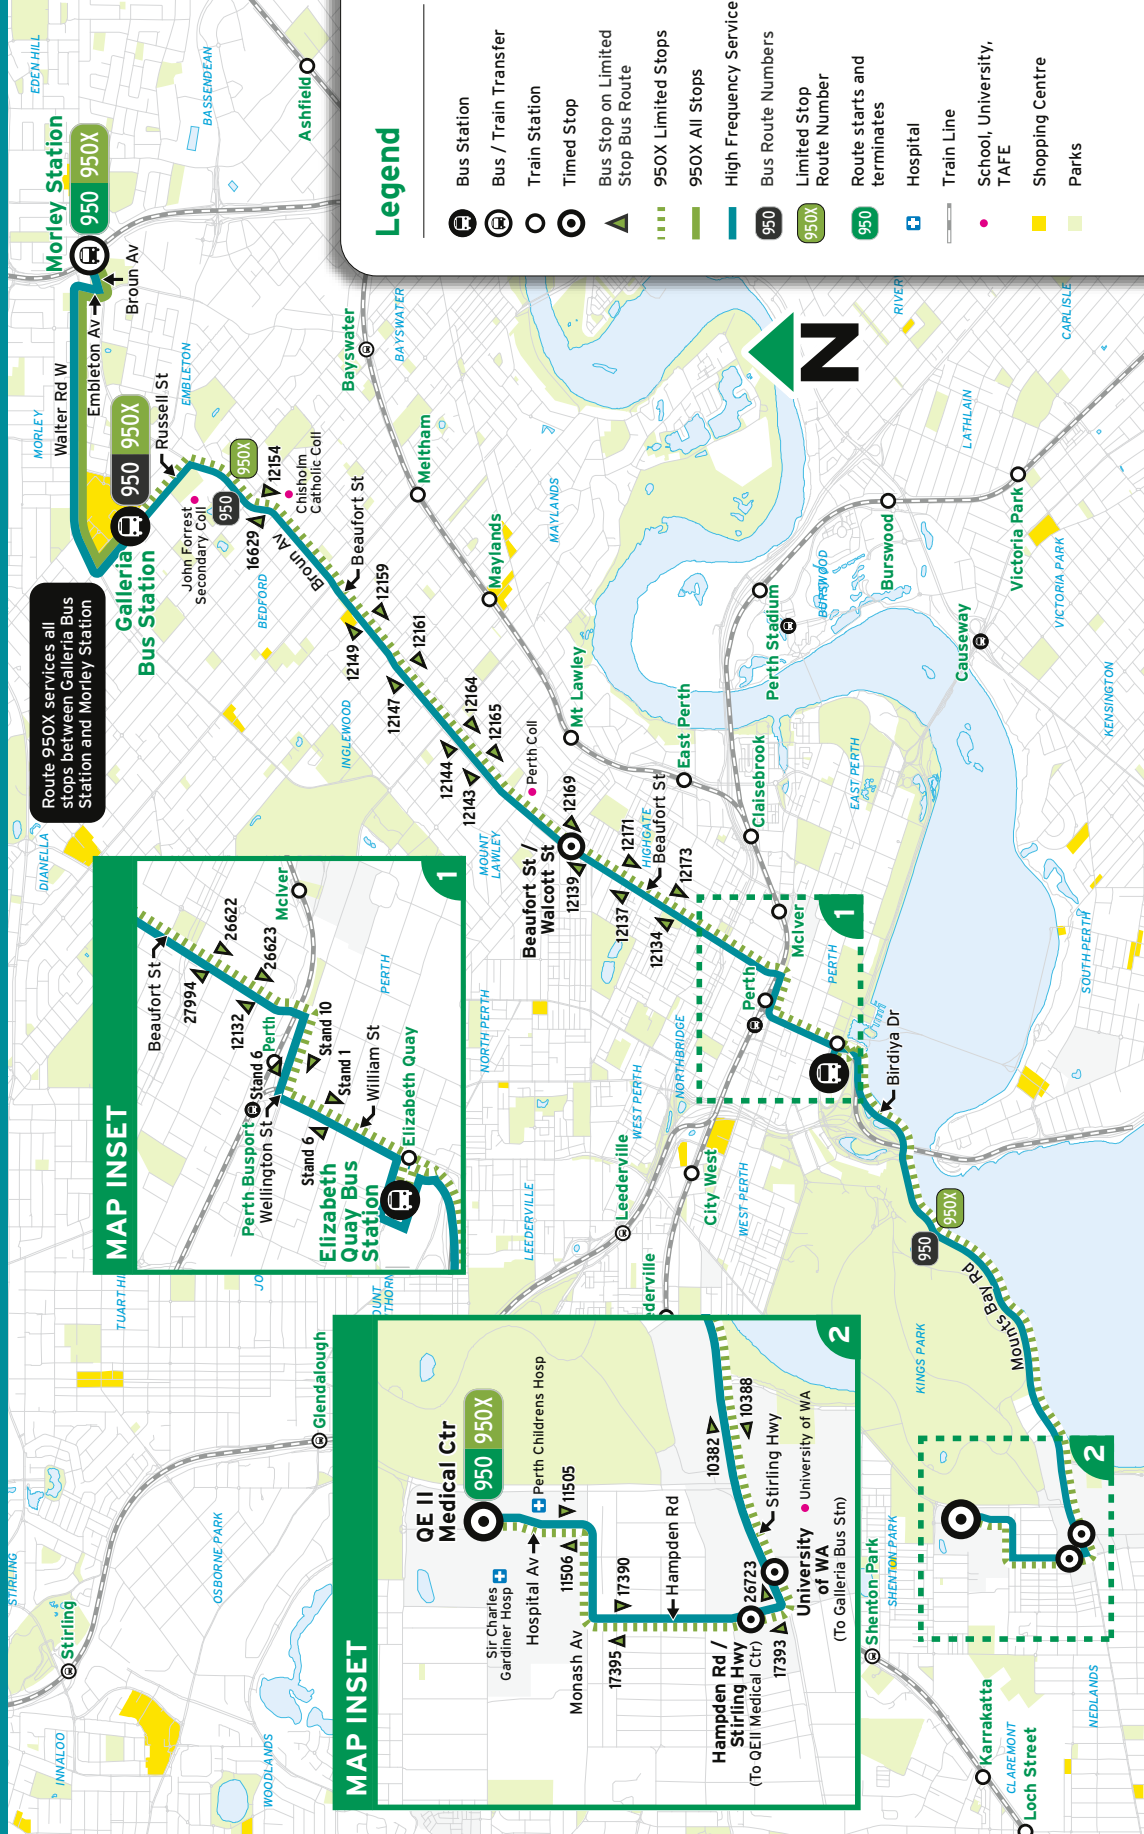

Route 950, 950X Map

Route 950X services all stops between Galleria Bus Station and Morley Station