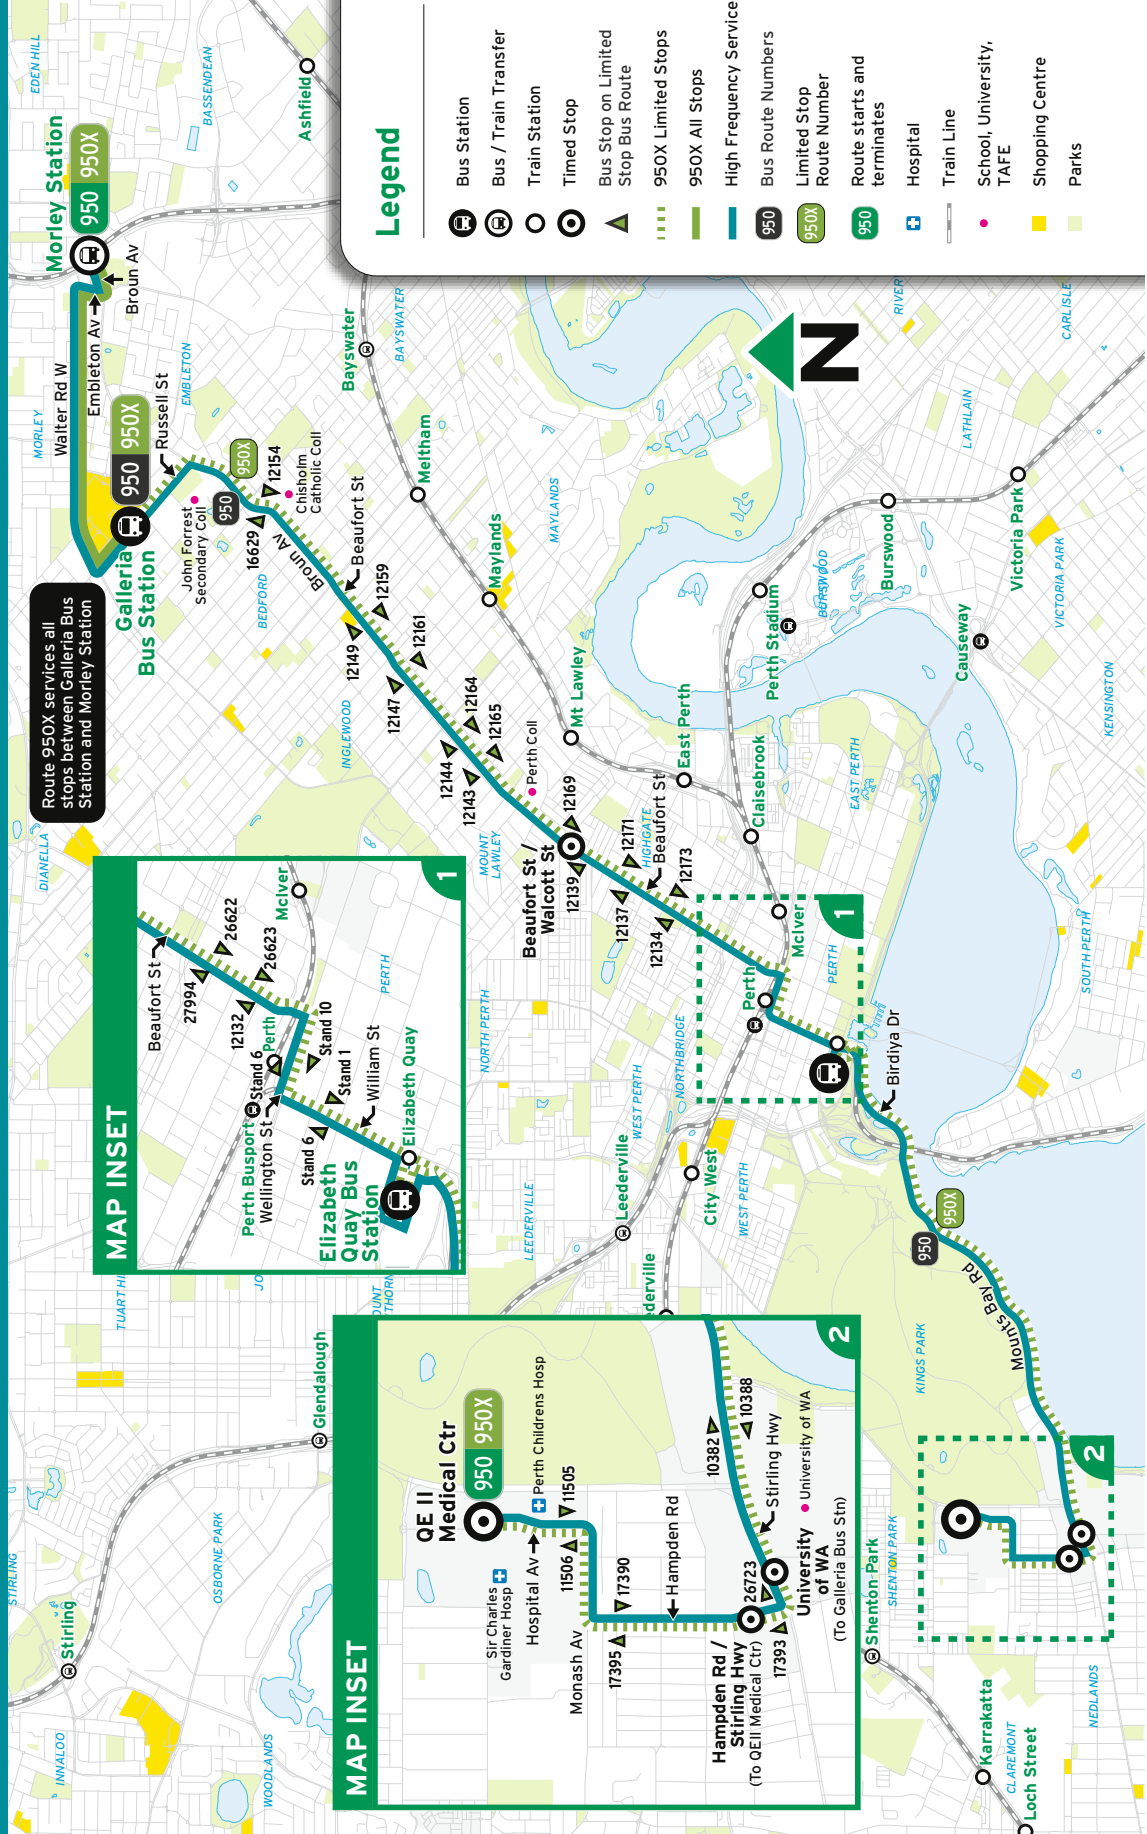

Route 950, 950X Map

Route 950X services all stops between Galleria Bus Station and Morley Station