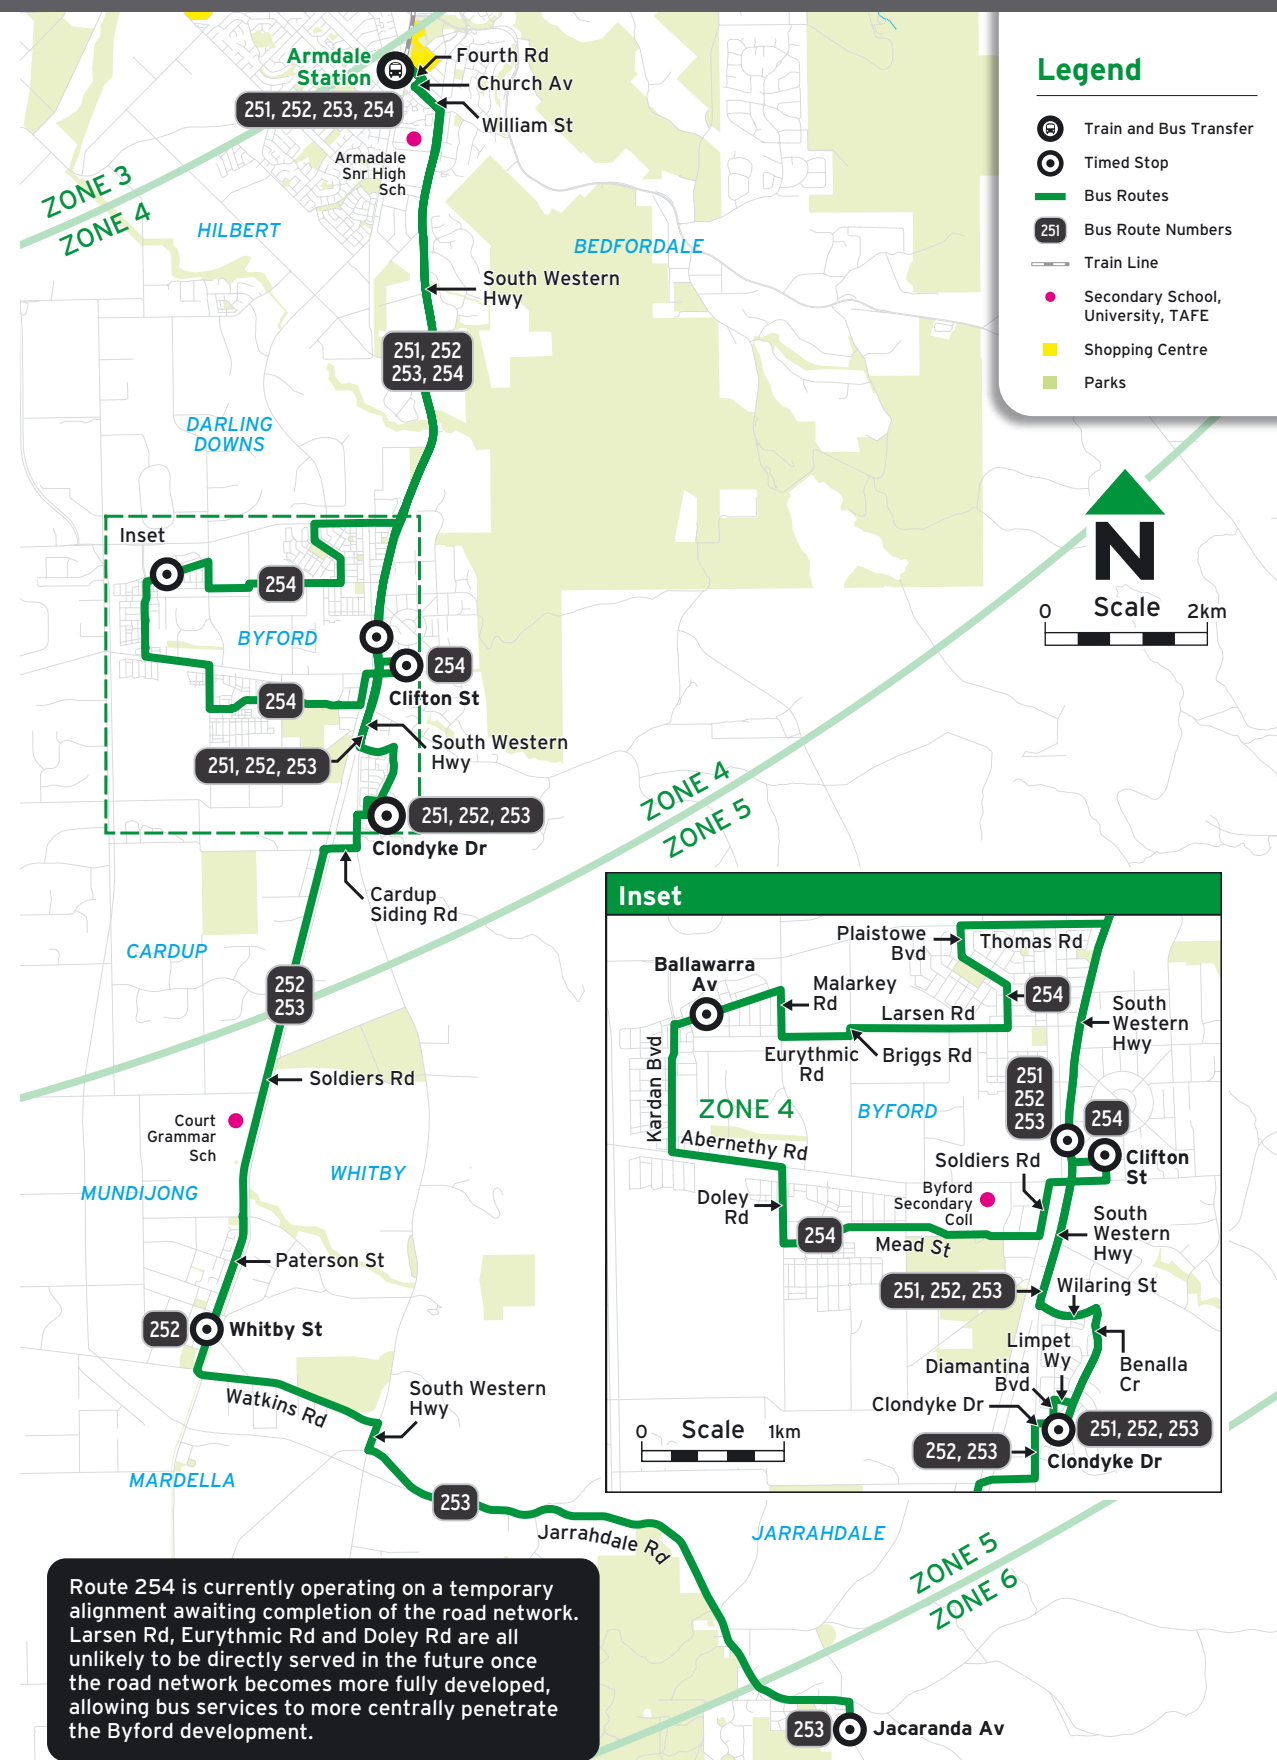

Route 254 - To Byford

Timed Stops			
Stop No.	13192	26512	26510
Route No.	Armadale Stn	Ballawarra Av / Fawcett Rd	Clifton St / South Western Hwy

Monday to Friday				
am	254	7:14	7:28	7:44
	254 H	7:53	8:08	8:24
	254 S	7:53	8:13	8:31
	254	8:27	8:42	8:58
	254	9:26	9:41	9:54
	254	10:26	10:41	10:54
	254	11:26	11:41	11:54
pm	254	12:26	12:41	12:54
	254	1:26	1:41	1:54
	254	2:26	2:42	2:59
	254 H	3:10	3:26	3:42
	254 A	3:10	3:28	3:45
	254	3:40	3:56	4:12
	254	4:25	4:41	4:57
	254	5:15	5:30	5:44
	254	5:30	5:45	5:59
	254	6:00	6:15	6:29
	254	6:15	6:29	6:43
	254	6:45	6:59	7:12
	254	7:13	7:27	7:40

Saturday				
am	254	8:13	8:27	8:40
	254	9:11	9:25	9:38
	254	10:11	10:25	10:38
	254	11:11	11:25	11:39
pm	254	12:11	12:25	12:39
	254	1:11	1:25	1:39
	254	2:11	2:25	2:39
	254	3:11	3:25	3:39
	254	4:11	4:25	4:39
	254	5:11	5:25	5:39
	254	6:11	6:25	6:39

Sunday and Public Holidays				
am	254	8:28	8:42	8:55
	254	10:28	10:42	10:55
pm	254	12:28	12:42	12:55
	254	2:28	2:42	2:55
	254	4:28	4:42	4:55

Legend			
254 A	Operates on school days only and departs from Armadale Senior High School at 3.05pm.		
254 H	Operates on school holidays only.		
254 S	Operates on school days only and extends to Court Grammar School.		

Route 251, 252, 253, 254 Map

Route 254 is currently operating on a temporary alignment awaiting completion of the road network. Larsen Rd, Eurythmic Rd and Doley Rd are all unlikely to be directly served in the future once the road network becomes more fully developed, allowing bus services to more centrally penetrate the Byford development.