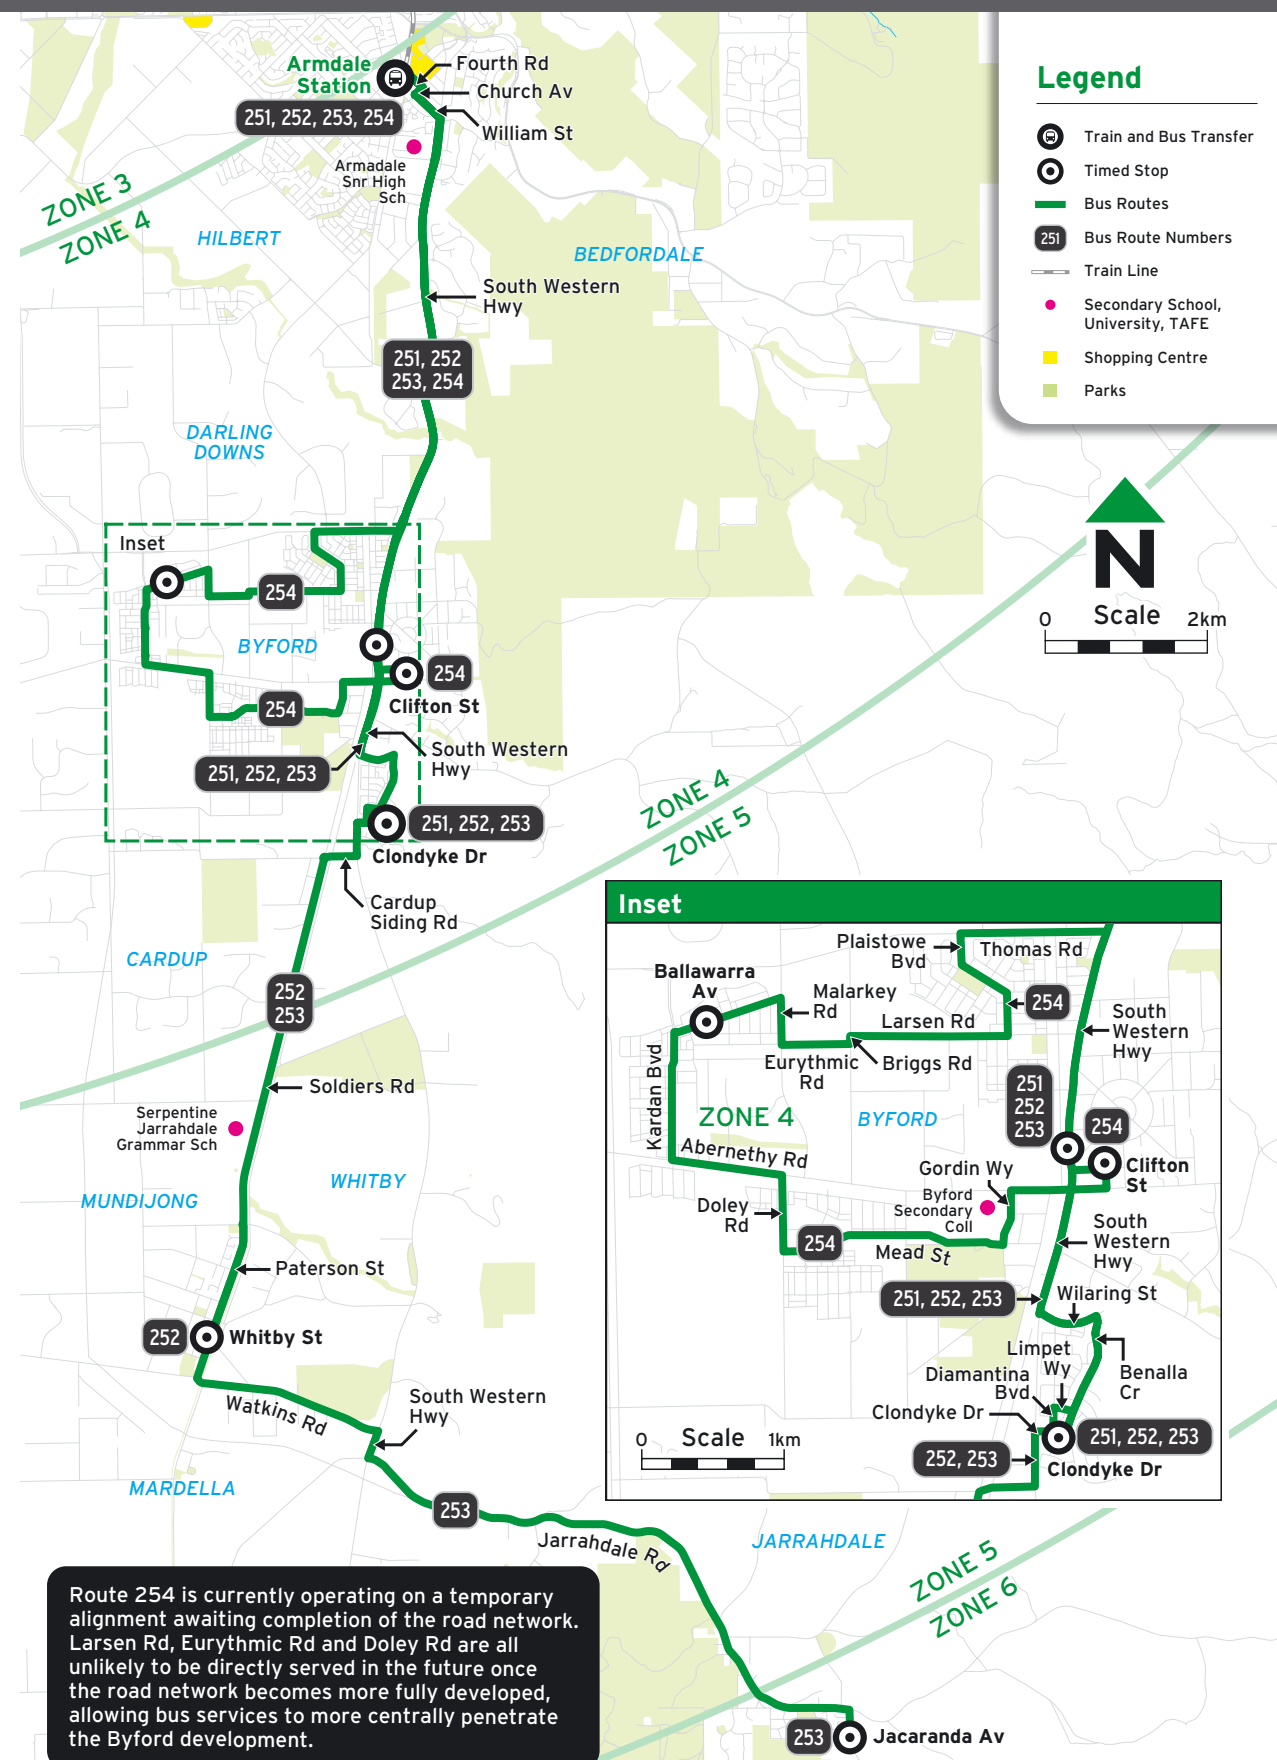

Route 254 - To Byford

Timed Stops			
Stop No.	13192	26512	26510
Route No.	Armadale Stn	Ballawarra Av / Fawcett Rd	Clifton St / South Western Hwy

Monday to Friday				
am	254	7:14	7:28	7:44
	254 H	7:53	8:08	8:24
	254 S	7:53	8:13	8:31
	254	8:27	8:42	8:58
	254	9:26	9:41	9:54
	254	10:26	10:41	10:54
	254	11:26	11:41	11:54
pm	254	12:26	12:41	12:54
	254	1:26	1:41	1:54
	254	2:26	2:42	2:59
	254 H	3:10	3:26	3:42
	254 A	3:10	3:28	3:45
	254	3:40	3:56	4:12
	254	4:25	4:41	4:57
	254	5:15	5:30	5:44
	254	5:30	5:45	5:59
	254	5:45	6:00	6:14
	254	6:00	6:15	6:29
	254	6:15	6:29	6:43
	254	6:45	6:59	7:12
	254	7:13	7:27	7:40

Saturday				
am	254	8:13	8:27	8:40
	254	9:11	9:25	9:38
	254	10:11	10:25	10:38
	254	11:11	11:25	11:39
pm	254	12:11	12:25	12:39
	254	1:11	1:25	1:39
	254	2:11	2:25	2:39
	254	3:11	3:25	3:39
	254	4:11	4:25	4:39
	254	5:11	5:25	5:39
	254	6:11	6:25	6:39

Sunday and Public Holidays				
am	254	8:28	8:42	8:55
	254	10:28	10:42	10:55
pm	254	12:28	12:42	12:55
	254	2:28	2:42	2:55
	254	4:28	4:42	4:55

Legend			
254 A	Operates on school days only and departs from Armadale Senior High School at 3.05pm.		
254 H	Operates on school holidays only.		
254 S	Operates on school days only and extends to Court Grammar School.		

Route 251, 252, 253, 254 Map

Route 254 is currently operating on a temporary alignment awaiting completion of the road network. Larsen Rd, Eurythmic Rd and Doley Rd are all unlikely to be directly served in the future once the road network becomes more fully developed, allowing bus services to more centrally penetrate the Byford development.