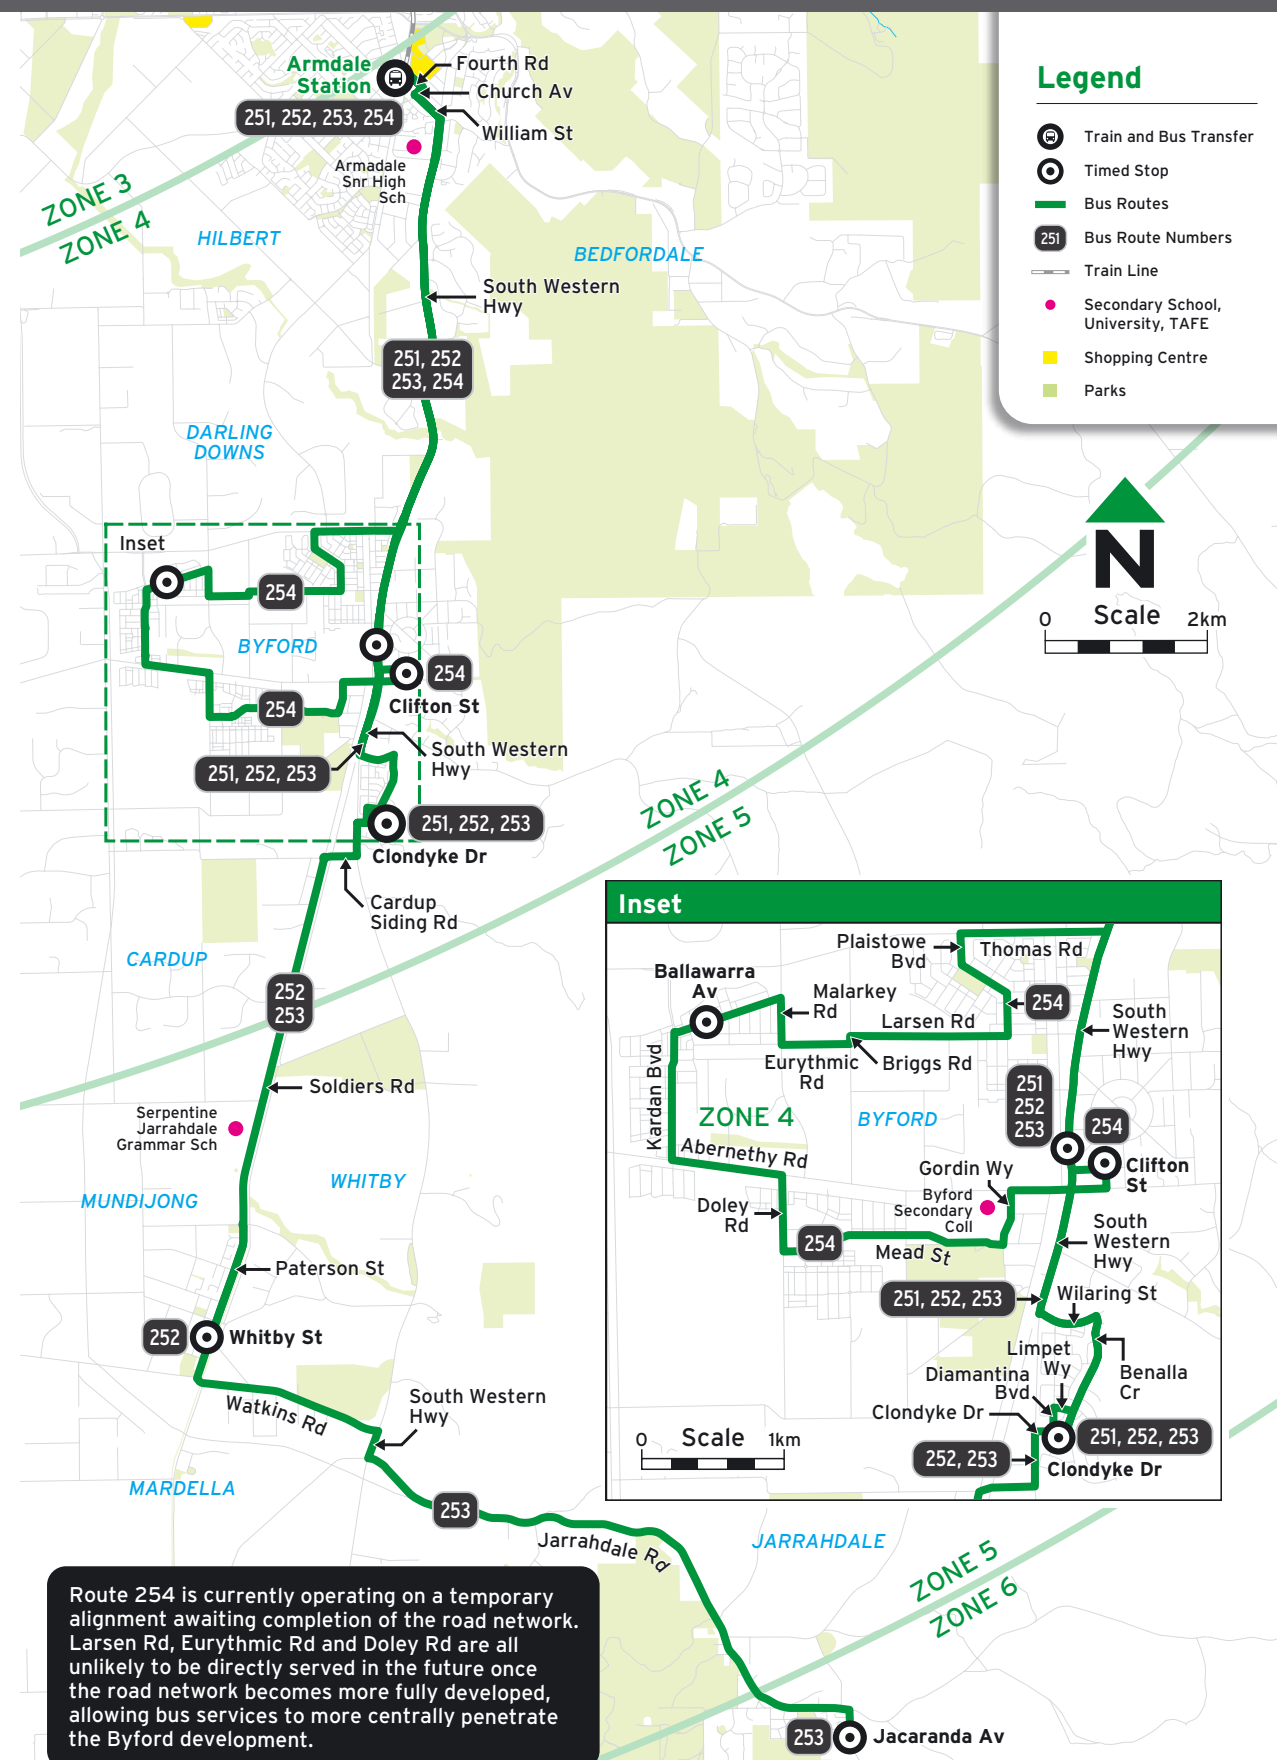

Route 254 - To Byford

Timed Stops			
Stop No.	13192	26512	26510
Route No.	Armadale Stn	Ballawarra Av / Fawcett Rd	Clifton St / South Western Hwy

Monday to Friday				
am	254	7:14	7:28	7:44
	254 H	7:53	8:08	8:24
	254 C	7:53	8:11	8:28
	254 S	8:03	8:19	8:38
	254	8:27	8:42	8:58
	254	9:26	9:41	9:54
	254	10:26	10:41	10:54
	254	11:26	11:41	11:54
pm	254	12:26	12:41	12:54
	254	1:26	1:41	1:54
	254	2:26	2:42	2:59
	254 H	3:10	3:26	3:42
	254 A	3:10	3:28	3:45
	254	3:40	3:56	4:12
	254	4:25	4:41	4:57
	254	5:15	5:30	5:44
	254	5:45	6:00	6:14
	254	6:00	6:15	6:29
	254	6:15	6:29	6:43
	254	6:45	6:59	7:12
	254	7:13	7:27	7:40

Saturday				
am	254	8:13	8:27	8:40
	254	9:11	9:25	9:38
	254	10:11	10:25	10:38
	254	11:11	11:25	11:39
pm	254	12:11	12:25	12:39
	254	1:11	1:25	1:39
	254	2:11	2:25	2:39
	254	3:11	3:25	3:39
	254	4:11	4:25	4:39
	254	5:11	5:25	5:39
	254	6:11	6:25	6:39

Sunday and Public Holidays				
am	254	8:28	8:42	8:55
	254	10:28	10:42	10:55
pm	254	12:28	12:42	12:55
	254	2:28	2:42	2:55
	254	4:28	4:42	4:55

Legend	
254 A	Operates on school days only, departing from Armadale Senior High School at 3.05pm.
254 C	Operates on school days only and extends to Court Grammar School.
254 H	Operates on school holidays only.
254 S	Operates on school days only.

Route 251, 252, 253, 254 Map

Route 254 is currently operating on a temporary alignment awaiting completion of the road network. Larsen Rd, Eurythmic Rd and Doley Rd are all unlikely to be directly served in the future once the road network becomes more fully developed, allowing bus services to more centrally penetrate the Byford development.