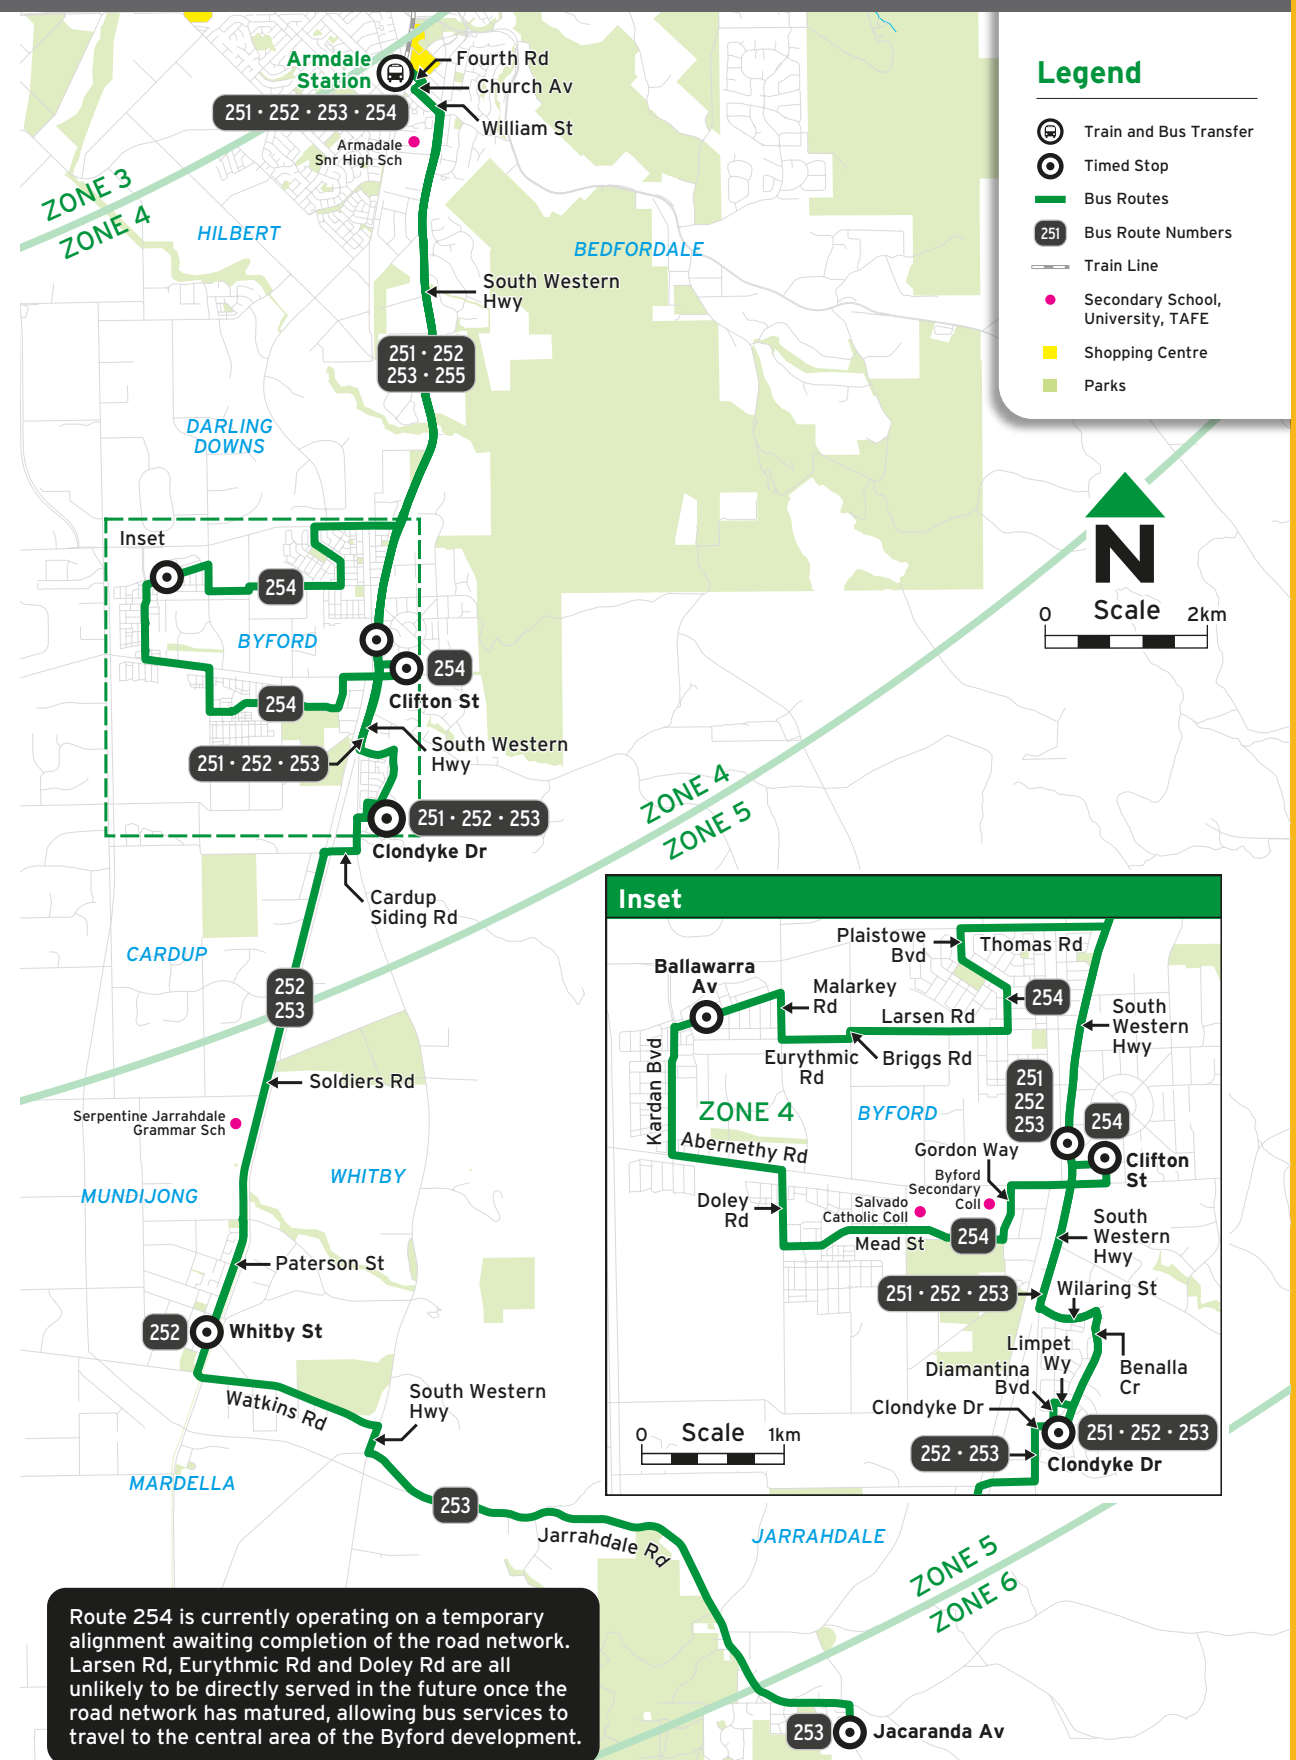

Route 254 - To Byford

Timed Stops	13192	26512	26510
Stop No.	Armadale Stn	Ballawarra Av / Fawcett Rd	Clifton St / South Western Hwy
Route No.	Armadale Stn	Ballawarra Av / Fawcett Rd	Clifton St / South Western Hwy
Monday to Friday			
am 254	7:14	7:28	7:44
254 C	7:53	8:11	8:29
254 S	8:02	8:18	8:38
254	8:27	8:43	9:00
254	9:26	9:40	9:54
254	10:26	10:40	10:54
254	11:26	11:40	11:54
pm 254	12:26	12:40	12:54
254	1:26	1:40	1:54
254	2:26	2:42	2:58
254 H	3:10	3:26	3:42
254 A	3:10	3:29	3:46
254	3:40	3:56	4:12
254	4:25	4:41	4:57
254	5:13	5:28	5:42
254	5:28	5:43	5:57
254	5:43	5:57	6:10
254	5:58	6:12	6:25
254	6:13	6:27	6:40
254	6:43	6:57	7:10
254	7:13	7:27	7:40
Saturday			
am 254	8:13	8:27	8:40
254	9:11	9:25	9:38
254	10:11	10:25	10:38
254	11:11	11:25	11:39
pm 254	12:11	12:25	12:39
254	1:11	1:25	1:39
254	2:11	2:25	2:39
254	3:11	3:25	3:39
254	4:11	4:25	4:39
254	5:11	5:25	5:39
254	6:11	6:25	6:39
Sunday and Public Holidays			
am 254	8:29	8:43	8:56
254	10:29	10:43	10:56
pm 254	12:29	12:43	12:56
254	2:29	2:43	2:56
254	4:29	4:43	4:56

Legend	
254 A	Operates on school days only, departing Armadale Senior High School at 3.05pm.
254 C	Extends to Court Grammar School on school days only.
254 H	Operates on school holidays only.
254 S	Operates on school days only.

Route 251, 252, 253, 254 Map

Route 254 is currently operating on a temporary alignment awaiting completion of the road network. Larsen Rd, Eurythmic Rd and Doley Rd are all unlikely to be directly served in the future once the road network has matured, allowing bus services to travel to the central area of the Byford development.