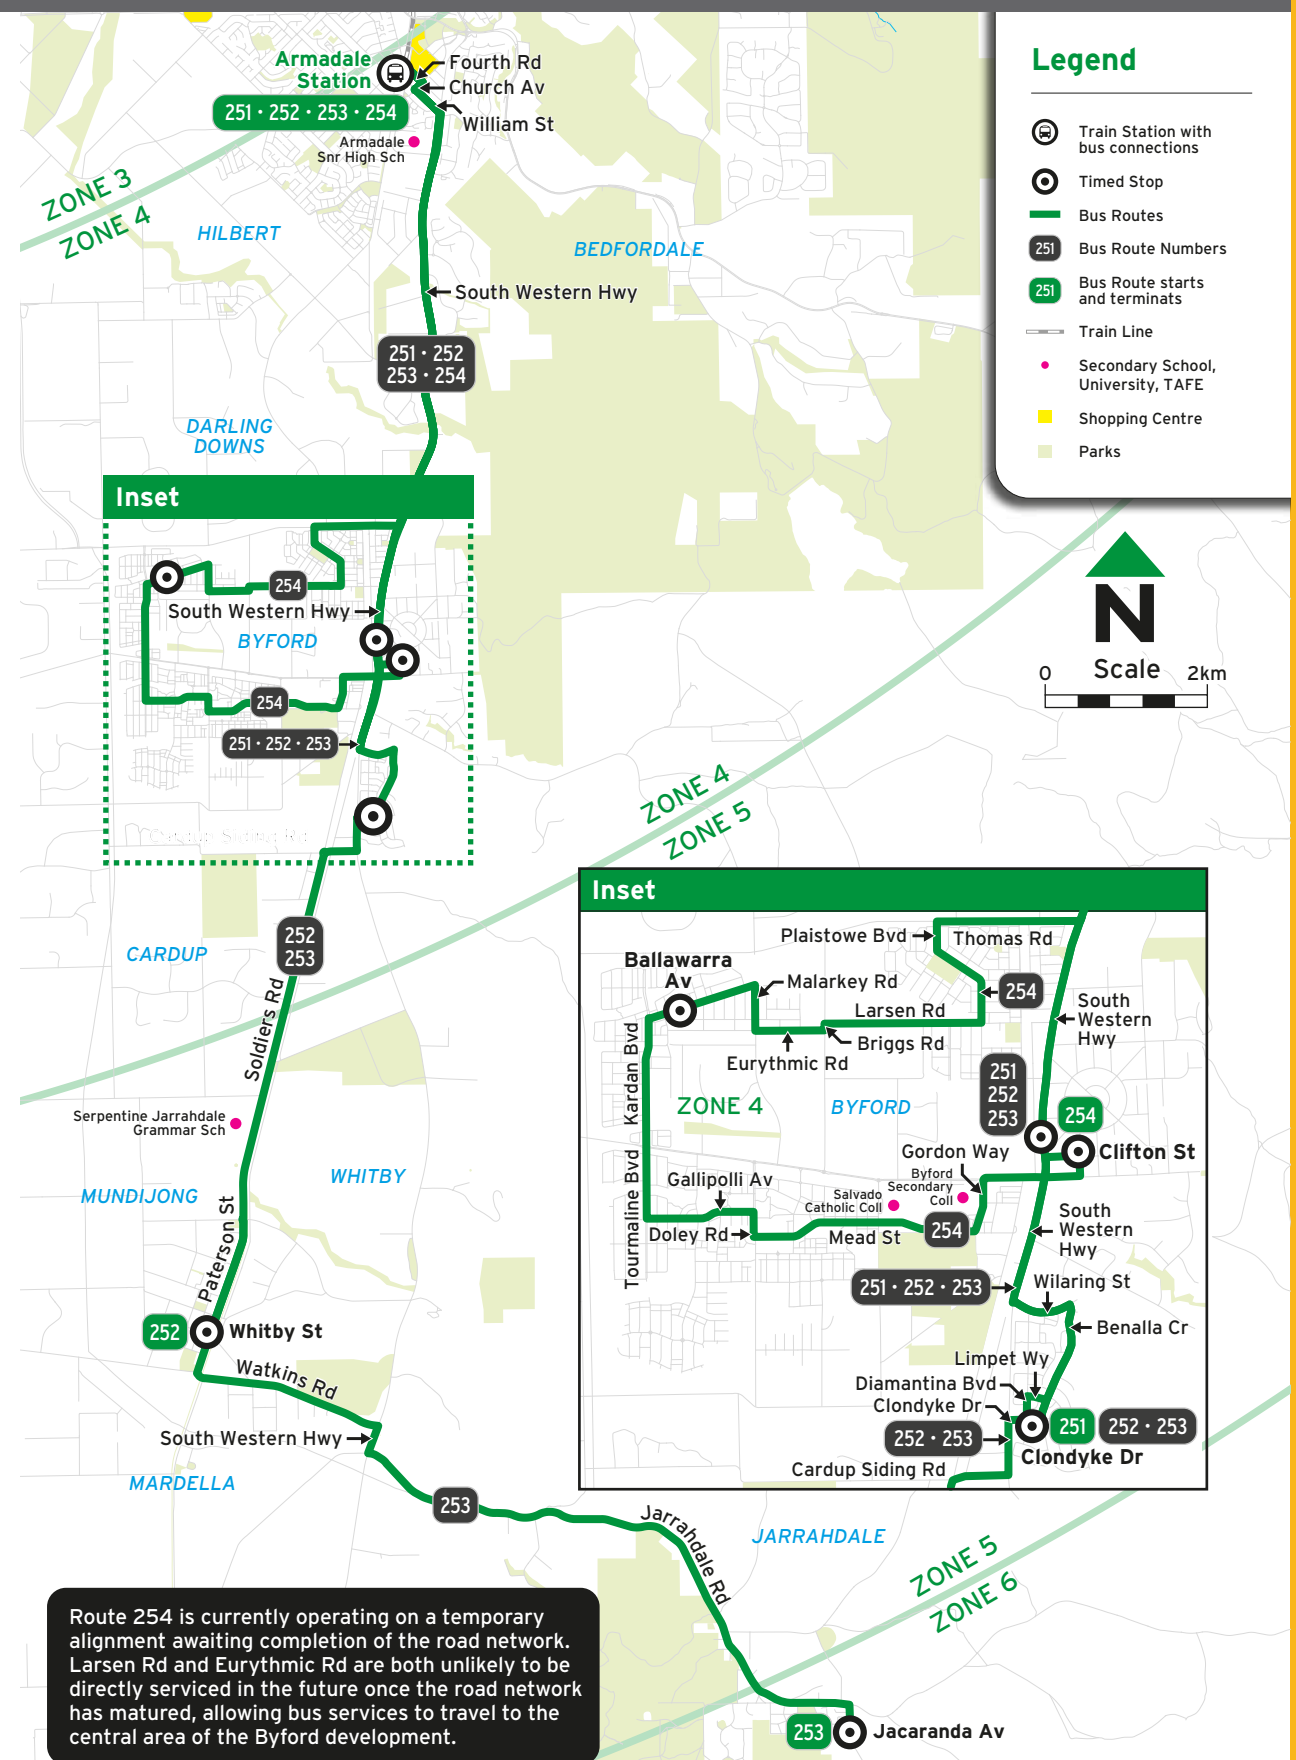

Route 254 - To Byford

Timed Stops			
Stop No.	13192 / Stand 4	26512	26510
Route No.	Armadale Stn	Ballawarra Av / Fawcett Rd	Clifton St / South Western Hwy
Monday to Friday			
am 254	7:14	7:28	7:44
254 C	7:53	8:11	8:29
254 S	8:02	8:18	8:38
254	8:27	8:43	9:00
254	9:26	9:40	9:54
254	10:26	10:40	10:54
254	11:26	11:40	11:54
pm 254	12:26	12:40	12:54
254	1:26	1:40	1:54
254	2:26	2:42	2:58
254 H	3:10	3:26	3:42
254 A	3:10	3:29	3:46
254	3:40	3:56	4:12
254	4:25	4:41	4:57
254	5:13	5:28	5:42
254	5:28	5:43	5:57
254	5:43	5:57	6:10
254	5:58	6:12	6:25
254	6:13	6:27	6:40
254	6:43	6:57	7:10
254	7:13	7:27	7:40
Saturday			
am 254	8:13	8:27	8:40
254	9:11	9:25	9:38
254	10:11	10:25	10:38
254	11:11	11:25	11:39
pm 254	12:11	12:25	12:39
254	1:11	1:25	1:39
254	2:11	2:25	2:39
254	3:11	3:25	3:39
254	4:11	4:25	4:39
254	5:11	5:25	5:39
254	6:11	6:25	6:39

Sunday and Public Holidays			
am 254	8:29	8:43	8:56
254	10:29	10:43	10:56
pm 254	12:29	12:43	12:56
254	2:29	2:43	2:56
254	4:29	4:43	4:56

Legend	
A	Operates on school days only, departing Armadale Senior High School at 3.05pm.
C	Extends to Court Grammar School on school days only.
H	Operates on school holidays only.
S	Operates on school days only.

Route 251, 252, 253, 254 Map

Route 254 is currently operating on a temporary alignment awaiting completion of the road network. Larsen Rd and Eurythmic Rd are both unlikely to be directly serviced in the future once the road network has matured, allowing bus services to travel to the central area of the Byford development.