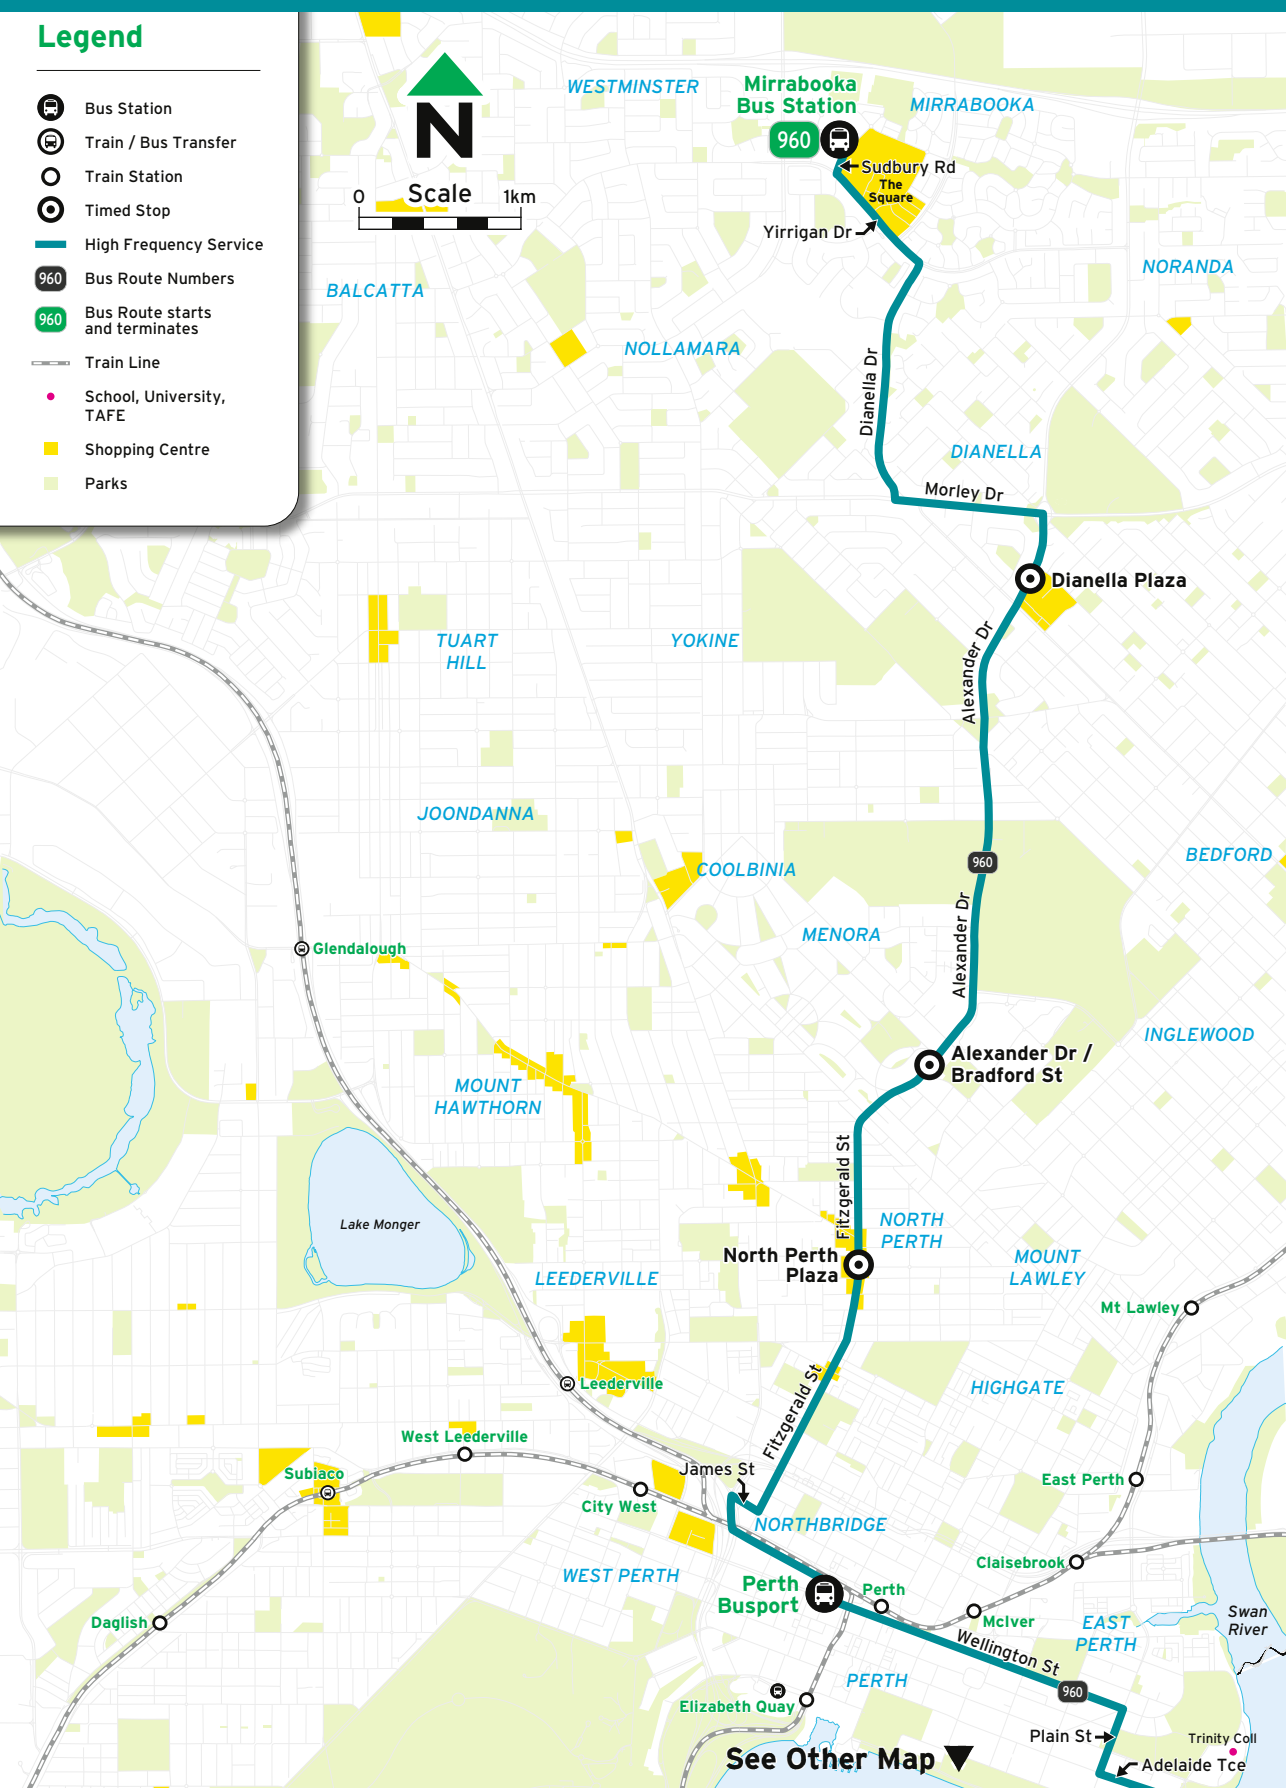

Route 960 - To Curtin University

Timed Stops									
Stop No.	26333 / Stand 3	12799	12808	12814	Zone B	28722 / Stand 5	11714	27934 / Stand 7	11699 / Stand 1
Route No.	Mirrabooka Bus Stn	Dianella Plaza	Alexander Dr / Bradford St	North Perth Plaza	Perth Busport	Causeway Bus Stn	Albany Hwy / Kent St	Curtin Central Bus Stn	Curtin University Bus Stn

Sunday & Public Holidays (continued)

pm	960	2:27	2:34	2:40	2:44	2:55	3:07	3:12	3:20	3:28
	960	2:42	2:49	2:55	2:59	3:10	3:22	3:27	3:35	3:43
	960	2:57	3:04	3:10	3:14	3:25	3:37	3:42	3:50	3:58
	960	3:12	3:19	3:25	3:29	3:40	3:52	3:57	4:05	4:13
	960	3:27	3:34	3:40	3:44	3:55	4:07	4:12	4:20	4:28
	960	3:42	3:49	3:55	3:59	4:10	4:22	4:27	4:35	4:43
	960	3:58	4:05	4:11	4:14	4:25	4:37	4:42	4:50	4:58
	960	4:13	4:20	4:26	4:29	4:40	4:52	4:57	5:05	5:13
	960	4:28	4:35	4:41	4:44	4:55	5:07	5:12	5:20	5:28
	960	4:43	4:50	4:56	4:59	5:10	5:22	5:27	5:35	5:43
	960	4:58	5:05	5:11	5:14	5:25	5:37	5:42	5:50	5:58
	960	5:13	5:20	5:26	5:29	5:40	5:52	5:57	6:05	6:13
	960	5:29	5:36	5:41	5:44	5:55	6:07	6:12	6:20	6:28
	960	5:44	5:51	5:56	5:59	6:10	6:22	6:27	6:35	6:43
	960	6:00	6:06	6:11	6:14	6:25	6:37	6:42	6:50	6:57
	960	6:15	6:21	6:26	6:29	6:40	6:52	6:57	7:05	7:12
	960	6:31	6:37	6:42	6:45	6:55	7:07	7:12	7:20	7:27
	960	6:46	6:52	6:57	7:00	7:10	7:22	7:27	7:35	7:42
	960	7:02	7:08	7:13	7:16	7:26	7:38	7:43	7:51	7:58
	960	7:18	7:24	7:29	7:32	7:42	7:54	7:59	8:07	8:14
	960	7:34	7:40	7:45	7:48	7:58	8:10	8:15	8:23	8:30
	960	7:50	7:56	8:01	8:04	8:14	8:26	8:31	8:39	8:46
	960	8:06	8:12	8:17	8:20	8:30	8:42	8:47	8:55	9:02
	960	8:21	8:27	8:32	8:35	8:45	8:56	9:01	9:09	9:16
	960	8:36	8:42	8:47	8:50	9:00	9:11	9:16	9:24	9:31
	960	8:51	8:57	9:02	9:05	9:15	9:26	9:31	9:39	9:46
	960	9:06	9:12	9:17	9:20	9:30	9:41	9:46	9:54	10:01
	960	9:21	9:27	9:32	9:35	9:45	9:56	10:01	10:09	10:16
	960	9:36	9:42	9:47	9:50	10:00	10:11	10:16	10:23	10:30
	960	9:51	9:57	10:02	10:05	10:15	10:26	10:30	10:37	10:44
	960	10:07	10:13	10:17	10:20	10:30	10:41	10:45	10:52	10:59
	960	10:22	10:28	10:32	10:35	10:45	10:56	11:00	11:07	11:14
	960	10:37	10:43	10:47	10:50	11:00	11:11	11:15	11:22	11:29
	960	10:53	10:59	11:03	11:06	11:15	11:25	11:29	11:36	11:43
	960	11:18	11:24	11:28	11:31	11:40	11:50	11:54	12:01	12:07

Route 960 Map

Legend

- Bus Station
- Train / Bus Transfer
- Train Station
- Timed Stop
- High Frequency Service
- Bus Route Numbers
- Bus Route starts and terminates
- Train Line
- School, University, TAFE
- Shopping Centre
- Parks

See Other Map ▼