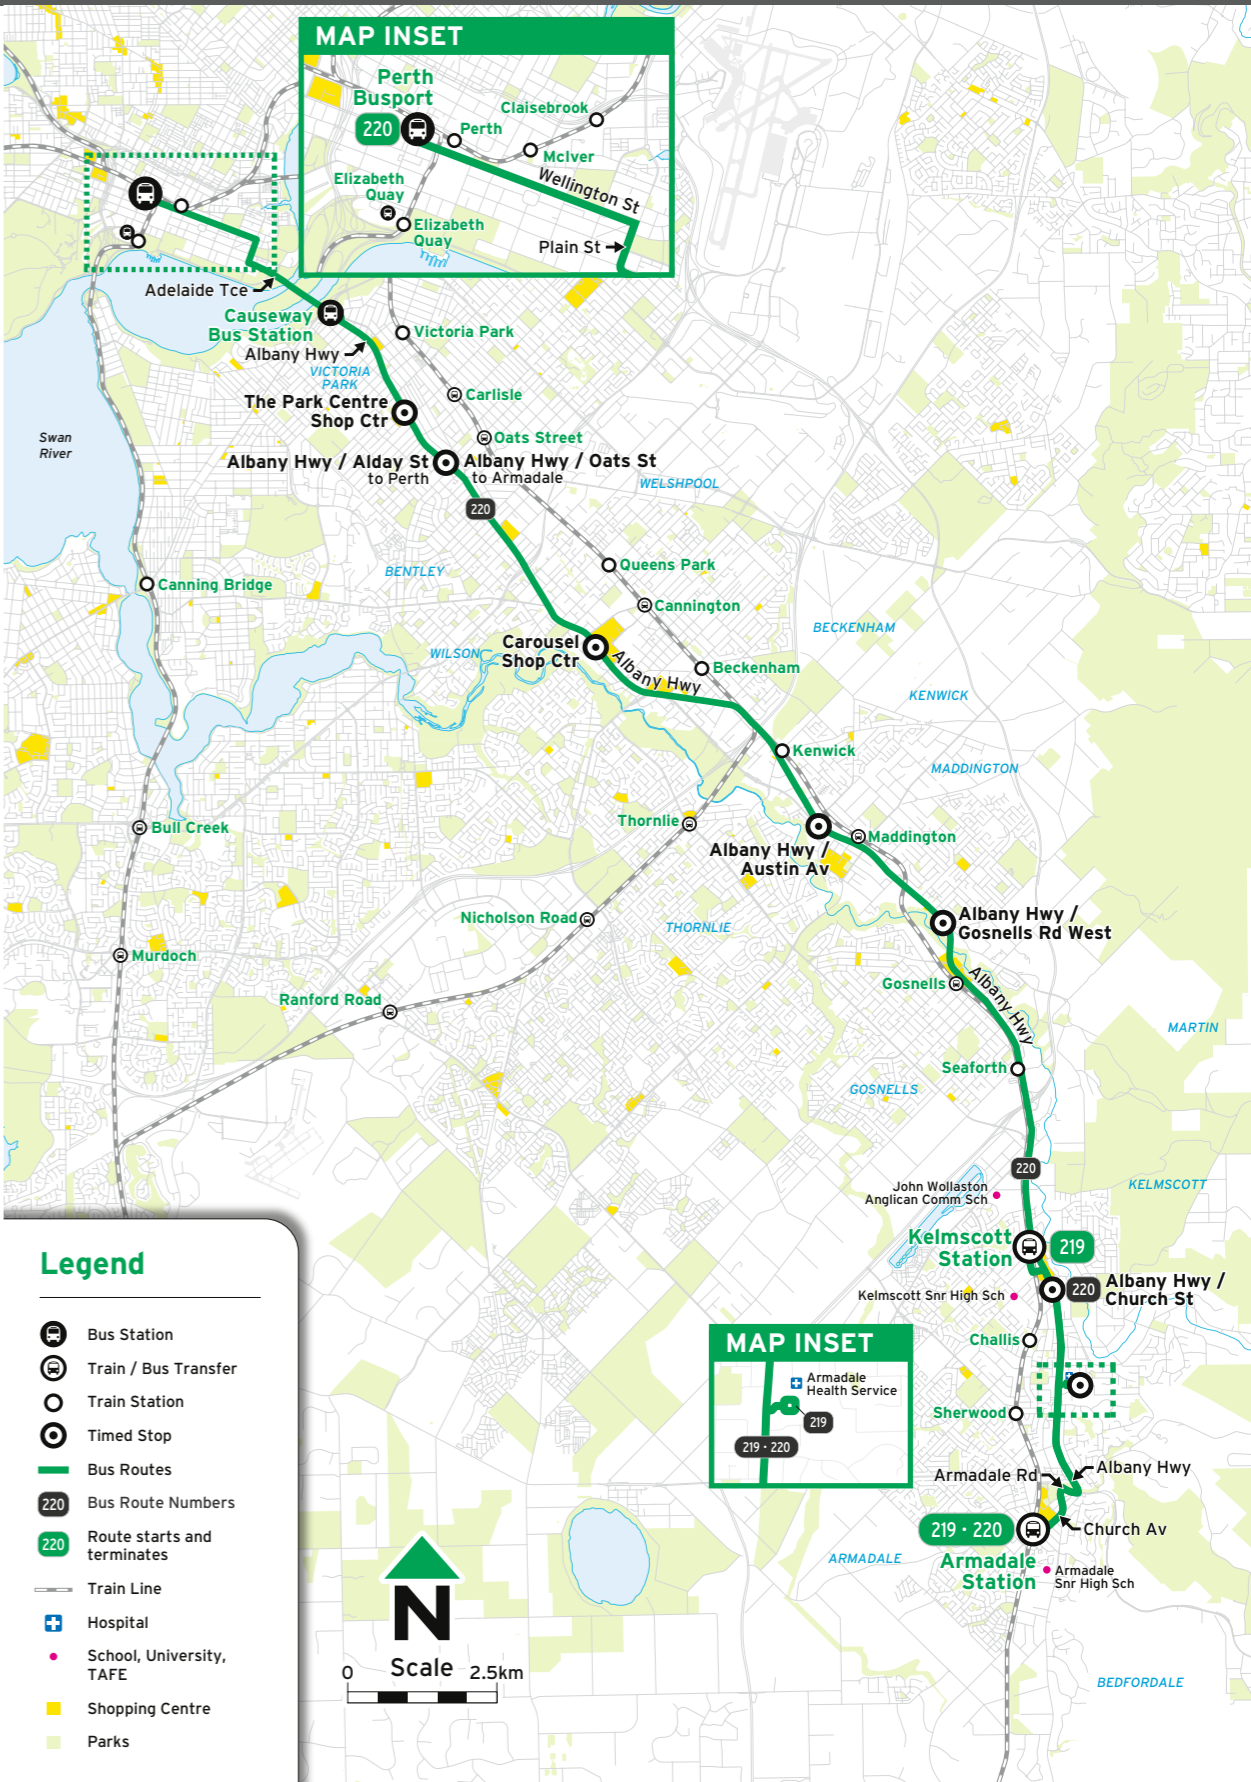

Legend

A Operates on school days only and departs Lumen Christi College 3.14pm.

D Deviates via Armadale Health Service.

H Operates on school holidays only.

S Operates on school days only and extends to Armadale Senior High School.

Tag on. Tag off.
Tag us.

View our platforms from our platforms, or anywhere else.

Route 220 - To Armadale

Timed Stops											
Stop No.	Zone A	10140 / Stand 4	11716	11720	10163	10174	10182	10200	13369	10204	Armadale Stn
Route No.	Perth Busport	Causeway Bus Stn	Park Centre Shop Ctr	Albany Hwy / Oats St	Carousel Shop Ctr / Albany Hwy	Albany Hwy / Austin Av	Albany Hwy / Gosnells Rd West	Albany Hwy / Church St	Armadale Health Service (Main Entrance)	Armadale Health Service (Albany Hwy)	Armadale Stn

Sunday & Public Holidays

am	220 D	8:05	8:14	8:21	8:24	8:33	8:40	8:45	8:55	8:58	-	9:14
	220 D	9:05	9:14	9:21	9:24	9:33	9:40	9:45	9:55	9:58	-	10:14
	220 D	10:05	10:14	10:21	10:25	10:36	10:45	10:50	11:01	11:04	-	11:20
	220 D	11:05	11:15	11:22	11:26	11:38	11:47	11:52	12:03	12:06	-	12:23
pm	220 D	12:05	12:15	12:24	12:29	12:41	12:51	12:56	1:07	1:10	-	1:27
	220 D	1:05	1:15	1:24	1:29	1:41	1:51	1:56	2:07	2:10	-	2:27
	220 D	2:05	2:15	2:24	2:29	2:41	2:51	2:56	3:06	3:09	-	3:26
	220 D	3:05	3:15	3:24	3:29	3:40	3:50	3:55	4:04	4:07	-	4:24
	220	4:05	4:15	4:24	4:29	4:40	4:50	4:55	5:04	-	5:07	5:21
	220	5:05	5:15	5:24	5:29	5:40	5:50	5:55	6:04	-	6:07	6:21
	220	6:05	6:15	6:22	6:27	6:37	6:46	6:50	6:59	-	7:01	7:15

Legend

D Deviates via Armadale Health Service.

Route 219, 220 Map

- Bus Station
- Train / Bus Transfer
- Train Station
- Timed Stop
- Bus Routes
- Bus Route Numbers
- Route starts and terminates
- Train Line
- Hospital
- School, University, TAFE
- Shopping Centre
- Parks