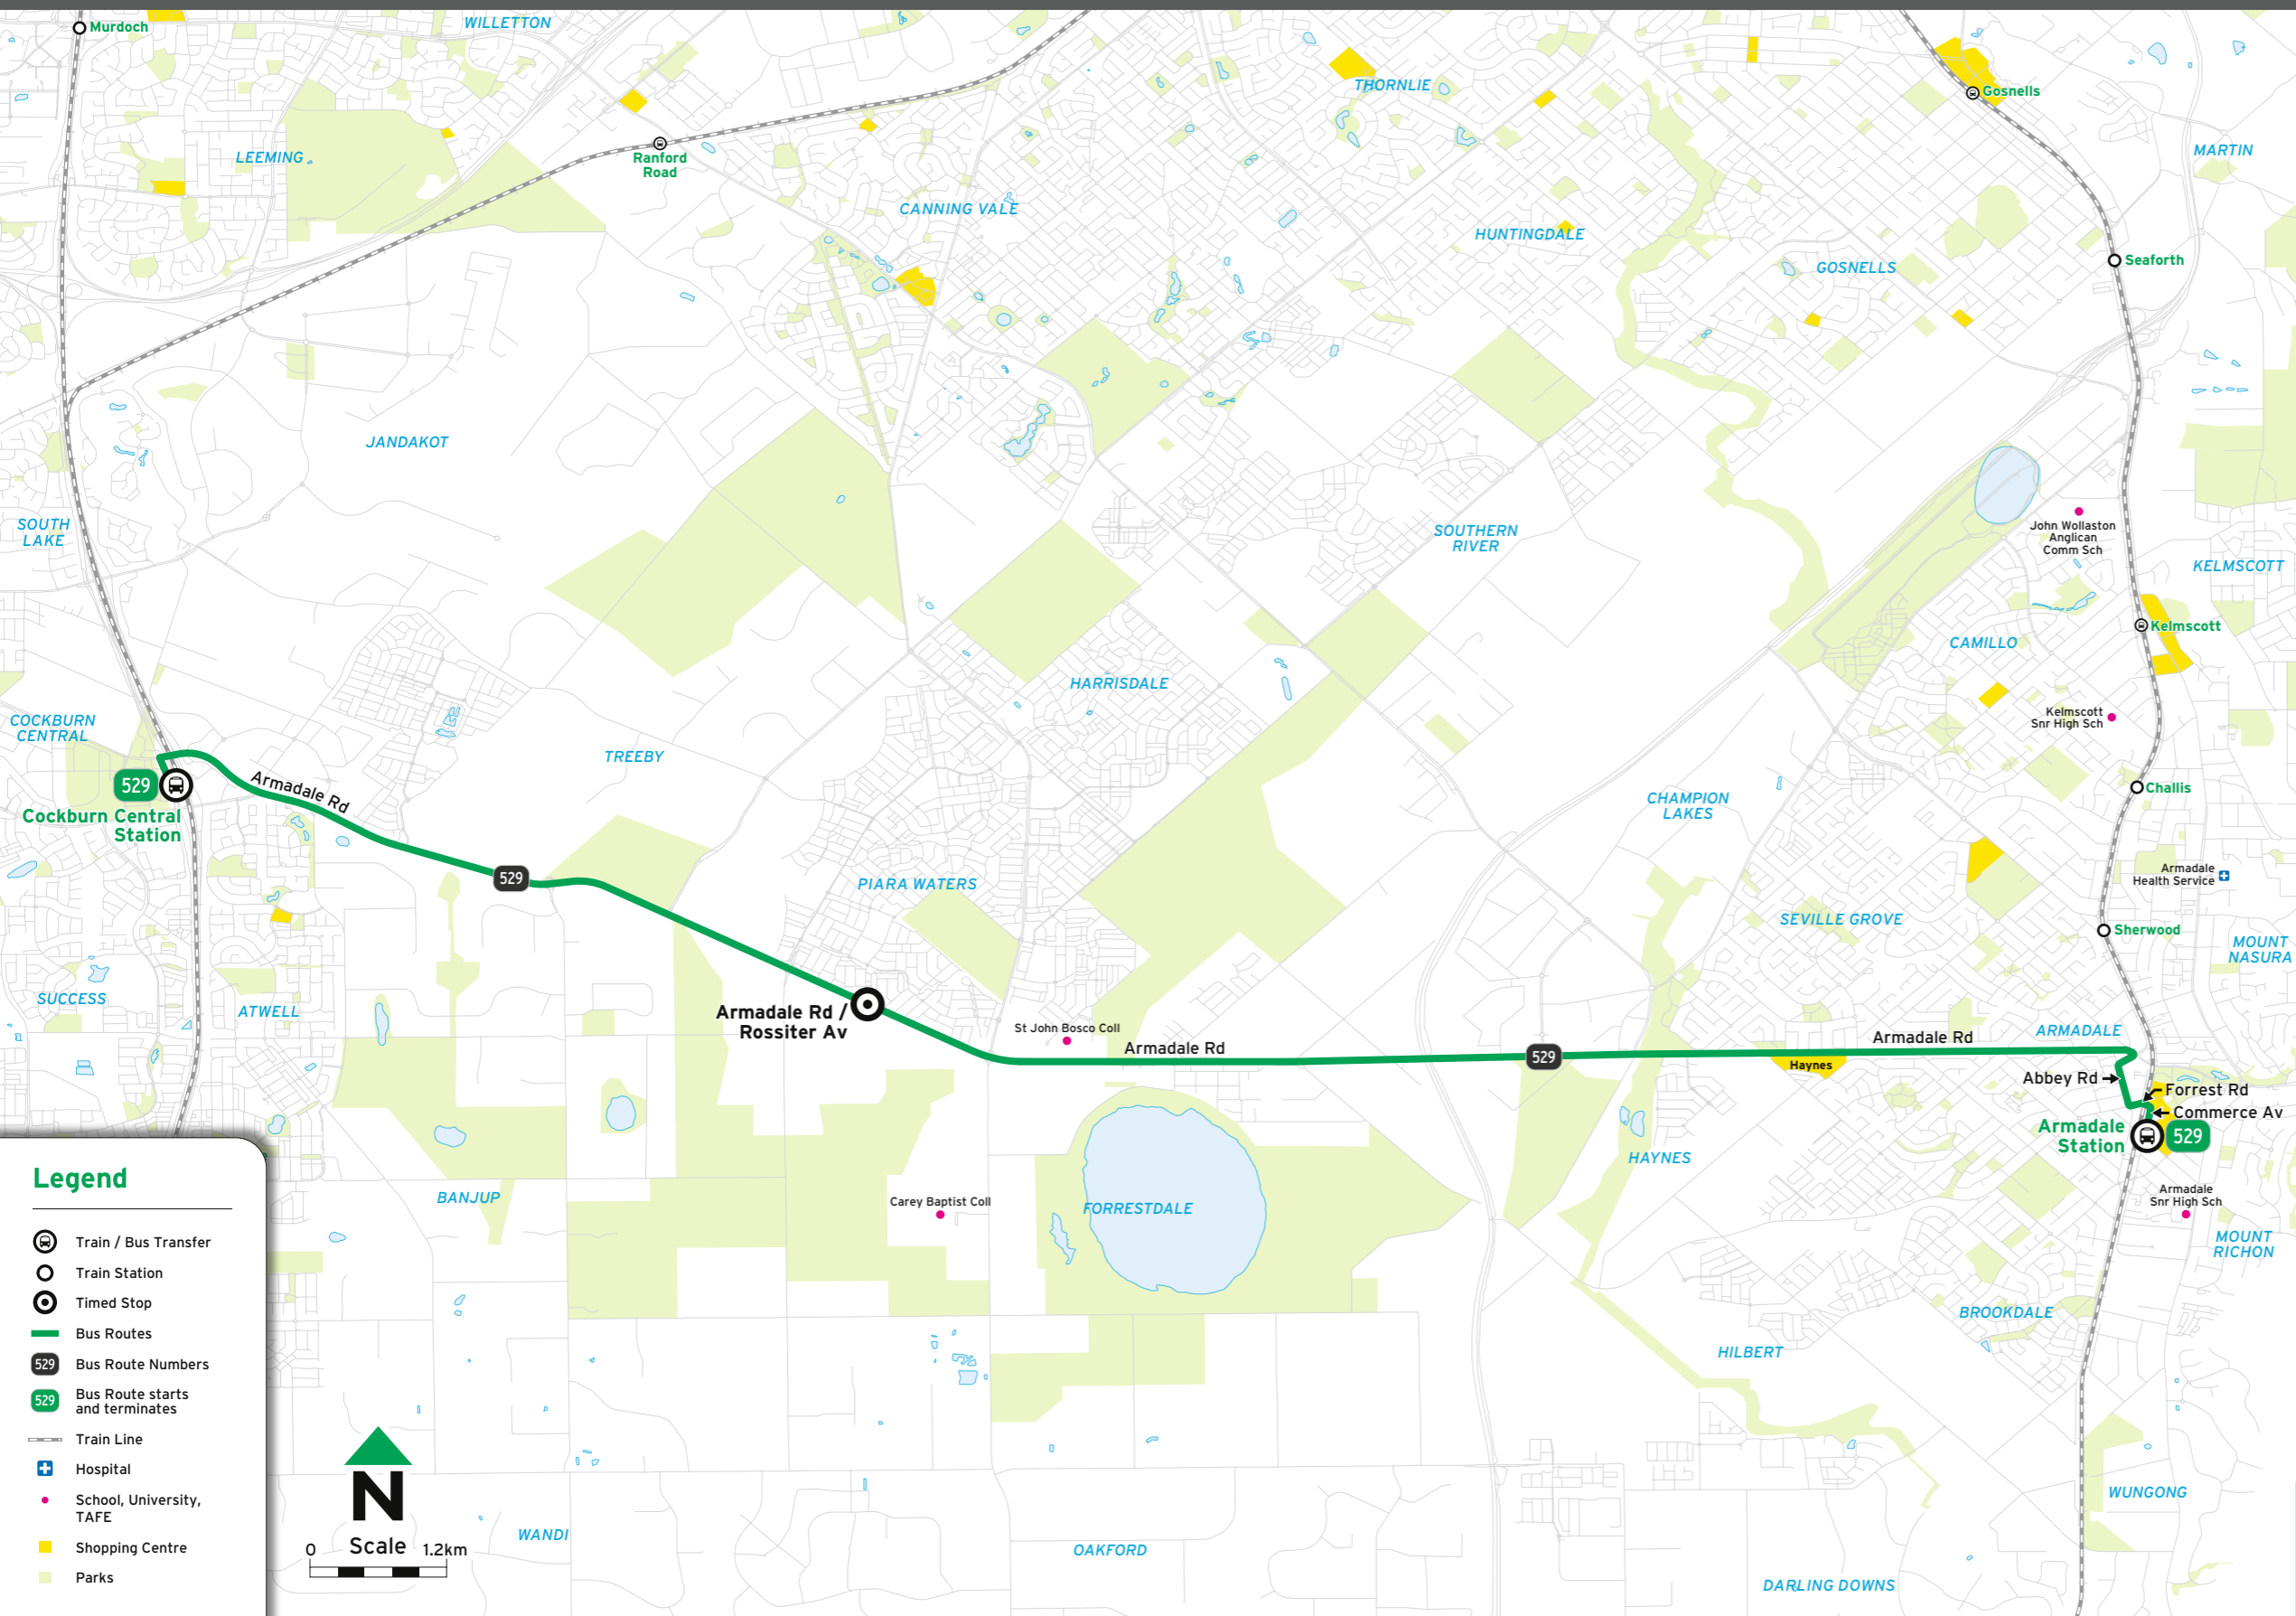

Timed Stops			
Stop No.	29260 / Stand 7	27979	23630 / Stand 6
Route No.	Armadale Stn	Armadale Rd / Rossiter Av	Cockburn Central Stn

Saturday

am	529	6:17	6:29	6:39
	529	7:15	7:28	7:39
	529	7:45	7:58	8:09
	529	8:15	8:28	8:39
	529	8:45	8:58	9:09
	529	9:14	9:27	9:39
	529	9:44	9:57	10:09
	529	10:14	10:27	10:39
	529	10:44	10:57	11:09
	529	11:14	11:27	11:39
	529	11:44	11:57	12:09
pm	529	12:14	12:27	12:39
	529	12:44	12:57	1:09
	529	1:14	1:27	1:39
	529	1:44	1:57	2:09
	529	2:14	2:27	2:39
	529	2:44	2:57	3:09
	529	3:15	3:28	3:39
	529	3:45	3:58	4:09
	529	4:15	4:28	4:39
	529	4:45	4:58	5:09
	529	5:15	5:28	5:39
	529	6:16	6:28	6:39
	529	7:16	7:28	7:39
	529	8:21	8:33	8:44

Effective: 05/07/2026

Bus Timetable

23

Routes

529 Cockburn Central Stn - Armadale Stn via Armadale Rd

For information about connections with other bus and train services, please use the JourneyPlanner at transperth.wa.gov.au

Suburbs

- Armadale
- Banjup
- Cockburn Central
- Forrestdale
- Haynes
- Piara Waters
- Seville Grove
- Treeby

 All Transperth buses are accessible

Route 529 Map

Legend

-  Train / Bus Transfer
-  Train Station
-  Timed Stop
-  Bus Routes
-  Bus Route Numbers
-  Bus Route starts and terminates
-  Train Line
-  Hospital
-  School, University, TAFE
-  Shopping Centre
-  Parks