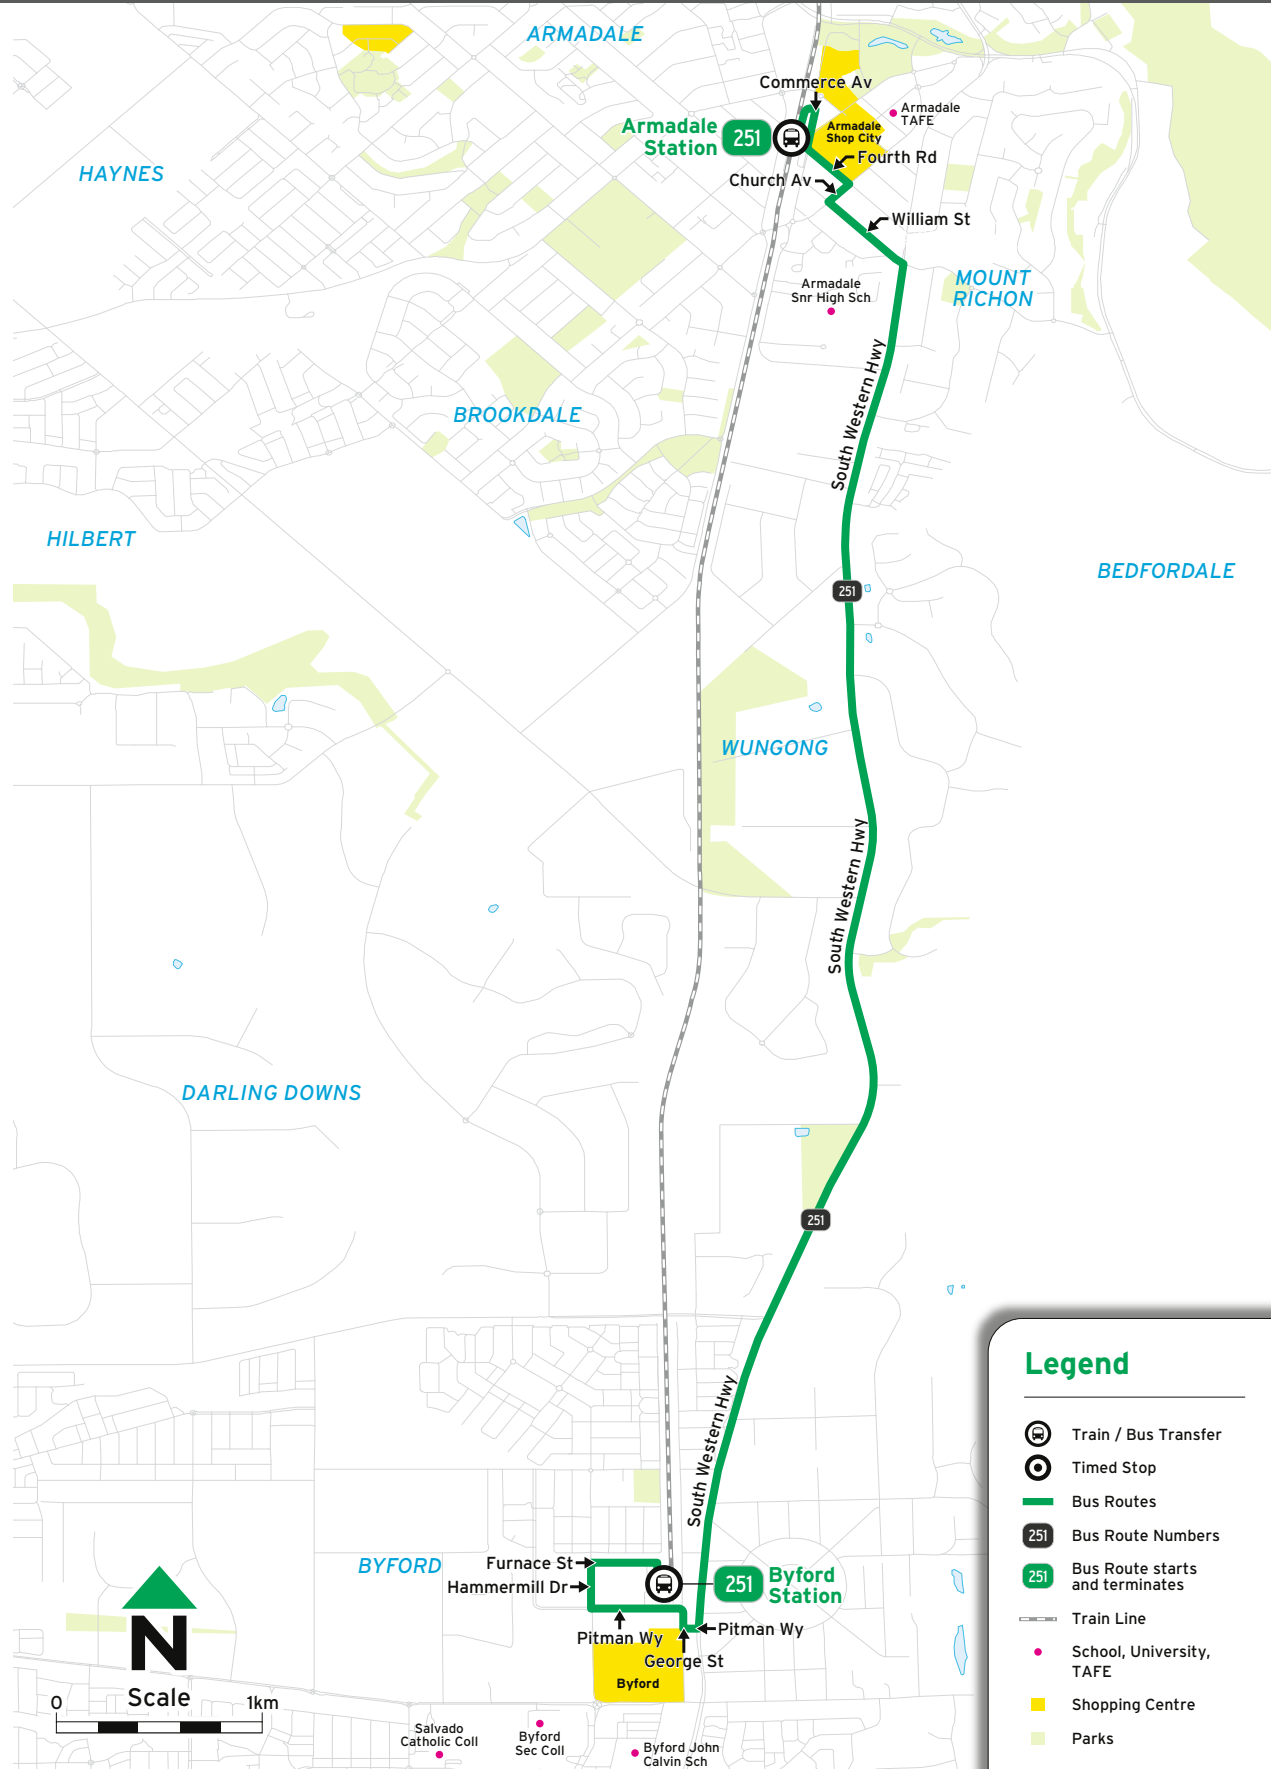

Route 251 - To Armadale

Timed Stops		
Stop No.	29281 / Stand 2	29254 / Stand 1
Route No.	Byford Stn	Armadale Stn

Monday to Friday

am	251	5:37	5:53
	251	6:07	6:23
	251	6:33	6:50
	251	7:02	7:20
	251	7:35	7:53
	251 S	7:50	8:08
	251	8:04	8:23
	251 S	8:19	8:38
	251	8:50	9:08
	251	9:51	10:08
	251	10:51	11:08
	251	11:51	12:08
pm	251	12:51	1:08
	251	1:51	2:08
	251	2:51	3:08
	251 H	3:27	3:44
	251 A	3:27	3:50
	251	4:27	4:44
	251	5:27	5:44
	251	6:27	6:42

Legend

- A Operates on school days only. Departs Salvado Catholic College at 3.19pm and travels express to Byford Secondary College.
- H Operates on school holidays only.
- S Operates on school days only.

Route 251 Map

Timed Stops		
Stop No.	29281 / Stand 2	29254 / Stand 1
Route No.	Byford Stn	Armadale Stn

Saturday

am	251	7:07	7:23
	251	8:07	8:23
	251	9:06	9:23
	251	10:06	10:23
	251	11:06	11:23
pm	251	12:06	12:23
	251	1:06	1:23
	251	2:06	2:23
	251	3:06	3:23
	251	4:07	4:23
	251	5:07	5:23

Sunday & Public Holidays

am	251	9:07	9:23
	251	10:07	10:23
	251	11:07	11:23
pm	251	12:07	12:23
	251	1:06	1:23
	251	2:06	2:23
	251	3:07	3:23
	251	4:07	4:23
	251	5:07	5:23

Legend

- Train / Bus Transfer
- Timed Stop
- Bus Routes
- Bus Route Numbers
- Bus Route starts and terminates
- Train Line
- School, University, TAFE
- Shopping Centre
- Parks