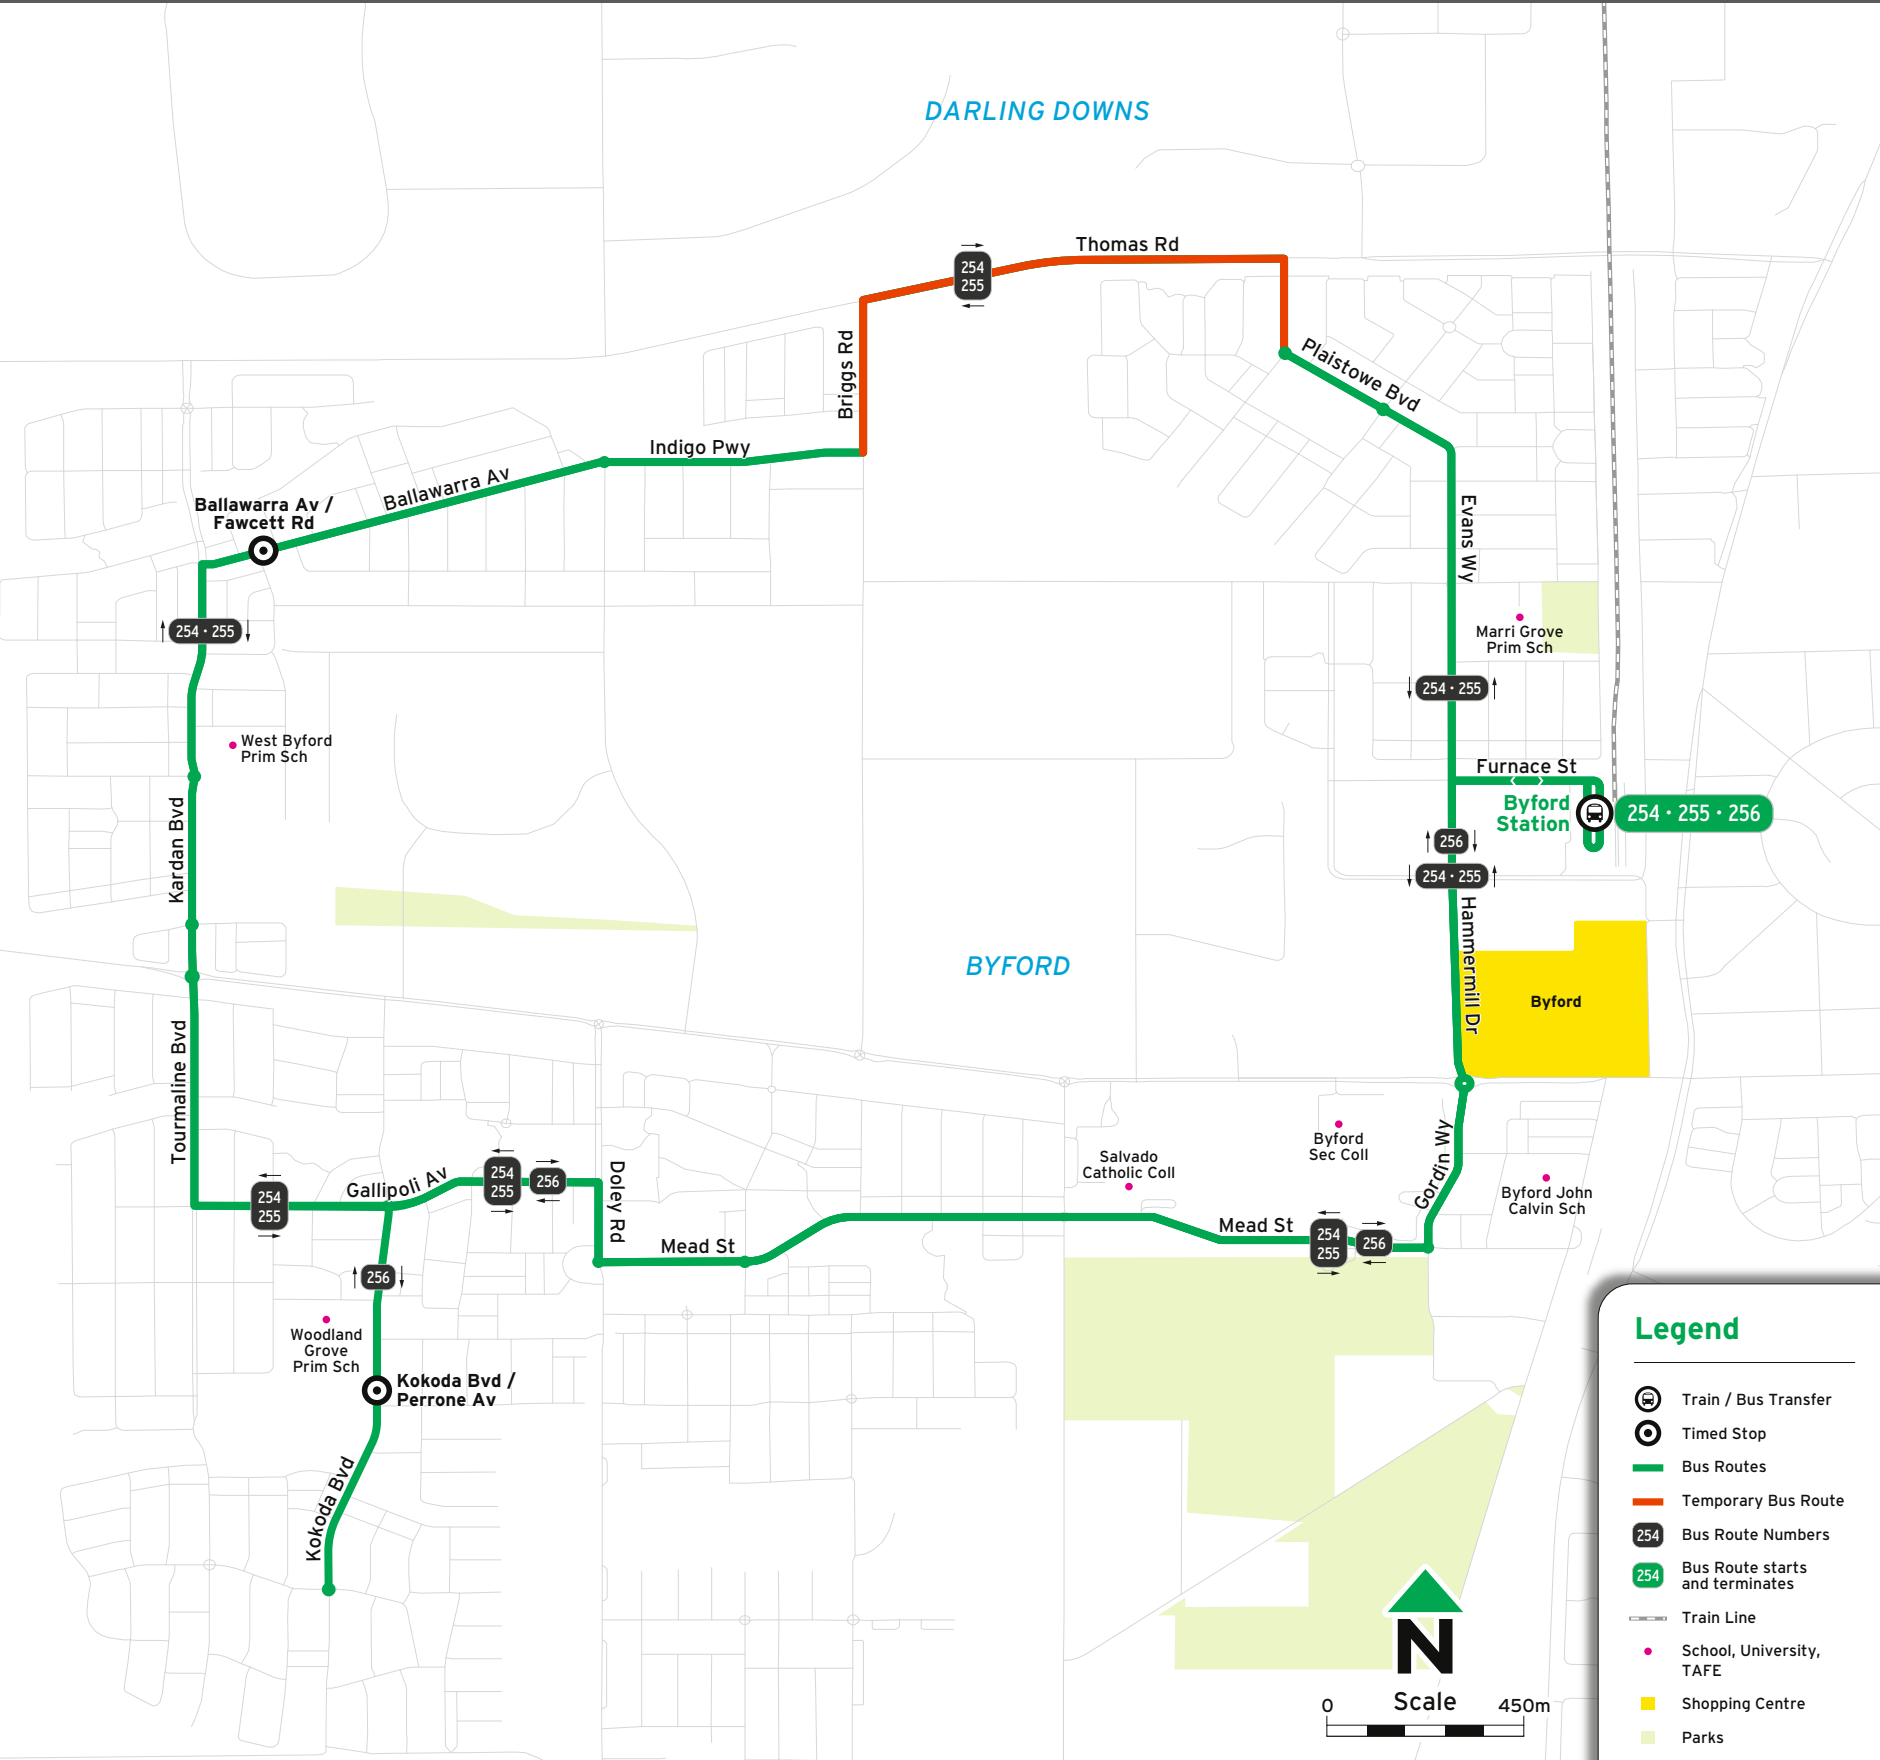

Timed Stops			
Stop No.	29286 / Stand 7	29653	29280 / Stand 1
Route No.	Byford Stn	Kokoda Bvd / Perrone Av	Byford Stn
Saturday			
am 256	7:25	7:33	7:46
256	8:24	8:33	8:46
256	9:24	9:33	9:46
256	10:24	10:33	10:46
256	11:25	11:34	11:47
pm 256	12:24	12:33	12:46
256	1:26	1:35	1:48
256	2:26	2:35	2:48
256	3:27	3:36	3:48
256	4:27	4:36	4:48
256	5:27	5:36	5:48
256	6:27	6:36	6:48
256	7:27	7:36	7:48

Sunday & Public Holidays			
am 256	8:24	8:33	8:46
256	9:24	9:33	9:46
256	10:24	10:33	10:46
256	11:24	11:33	11:46
pm 256	12:24	12:33	12:46
256	1:26	1:35	1:48
256	2:27	2:36	2:49
256	3:27	3:36	3:48
256	4:27	4:36	4:48
256	5:27	5:36	5:48
256	6:27	6:36	6:48
256	7:27	7:36	7:48

1. **Legend**
2. A Operates on school days only and services Byford Secondary College.
   - B Operates on school days only and departs Byford Secondary College at 3.21pm.
   - H Operates on school holidays only.
   - S Operates on school days only. Departs Salvado Catholic College at 3.08pm and travels via Byford Secondary College at 3.10pm.

Ferry, train or bus, plan your journey with no fuss.

Get around Perth the easy way with the Transperth JourneyPlanner. Find it on the app or at transperth.wa.gov.au

Route 254, 255, 256 Map

Tag on. Tag off. Tag us.

View our platforms from our platforms, or anywhere else.