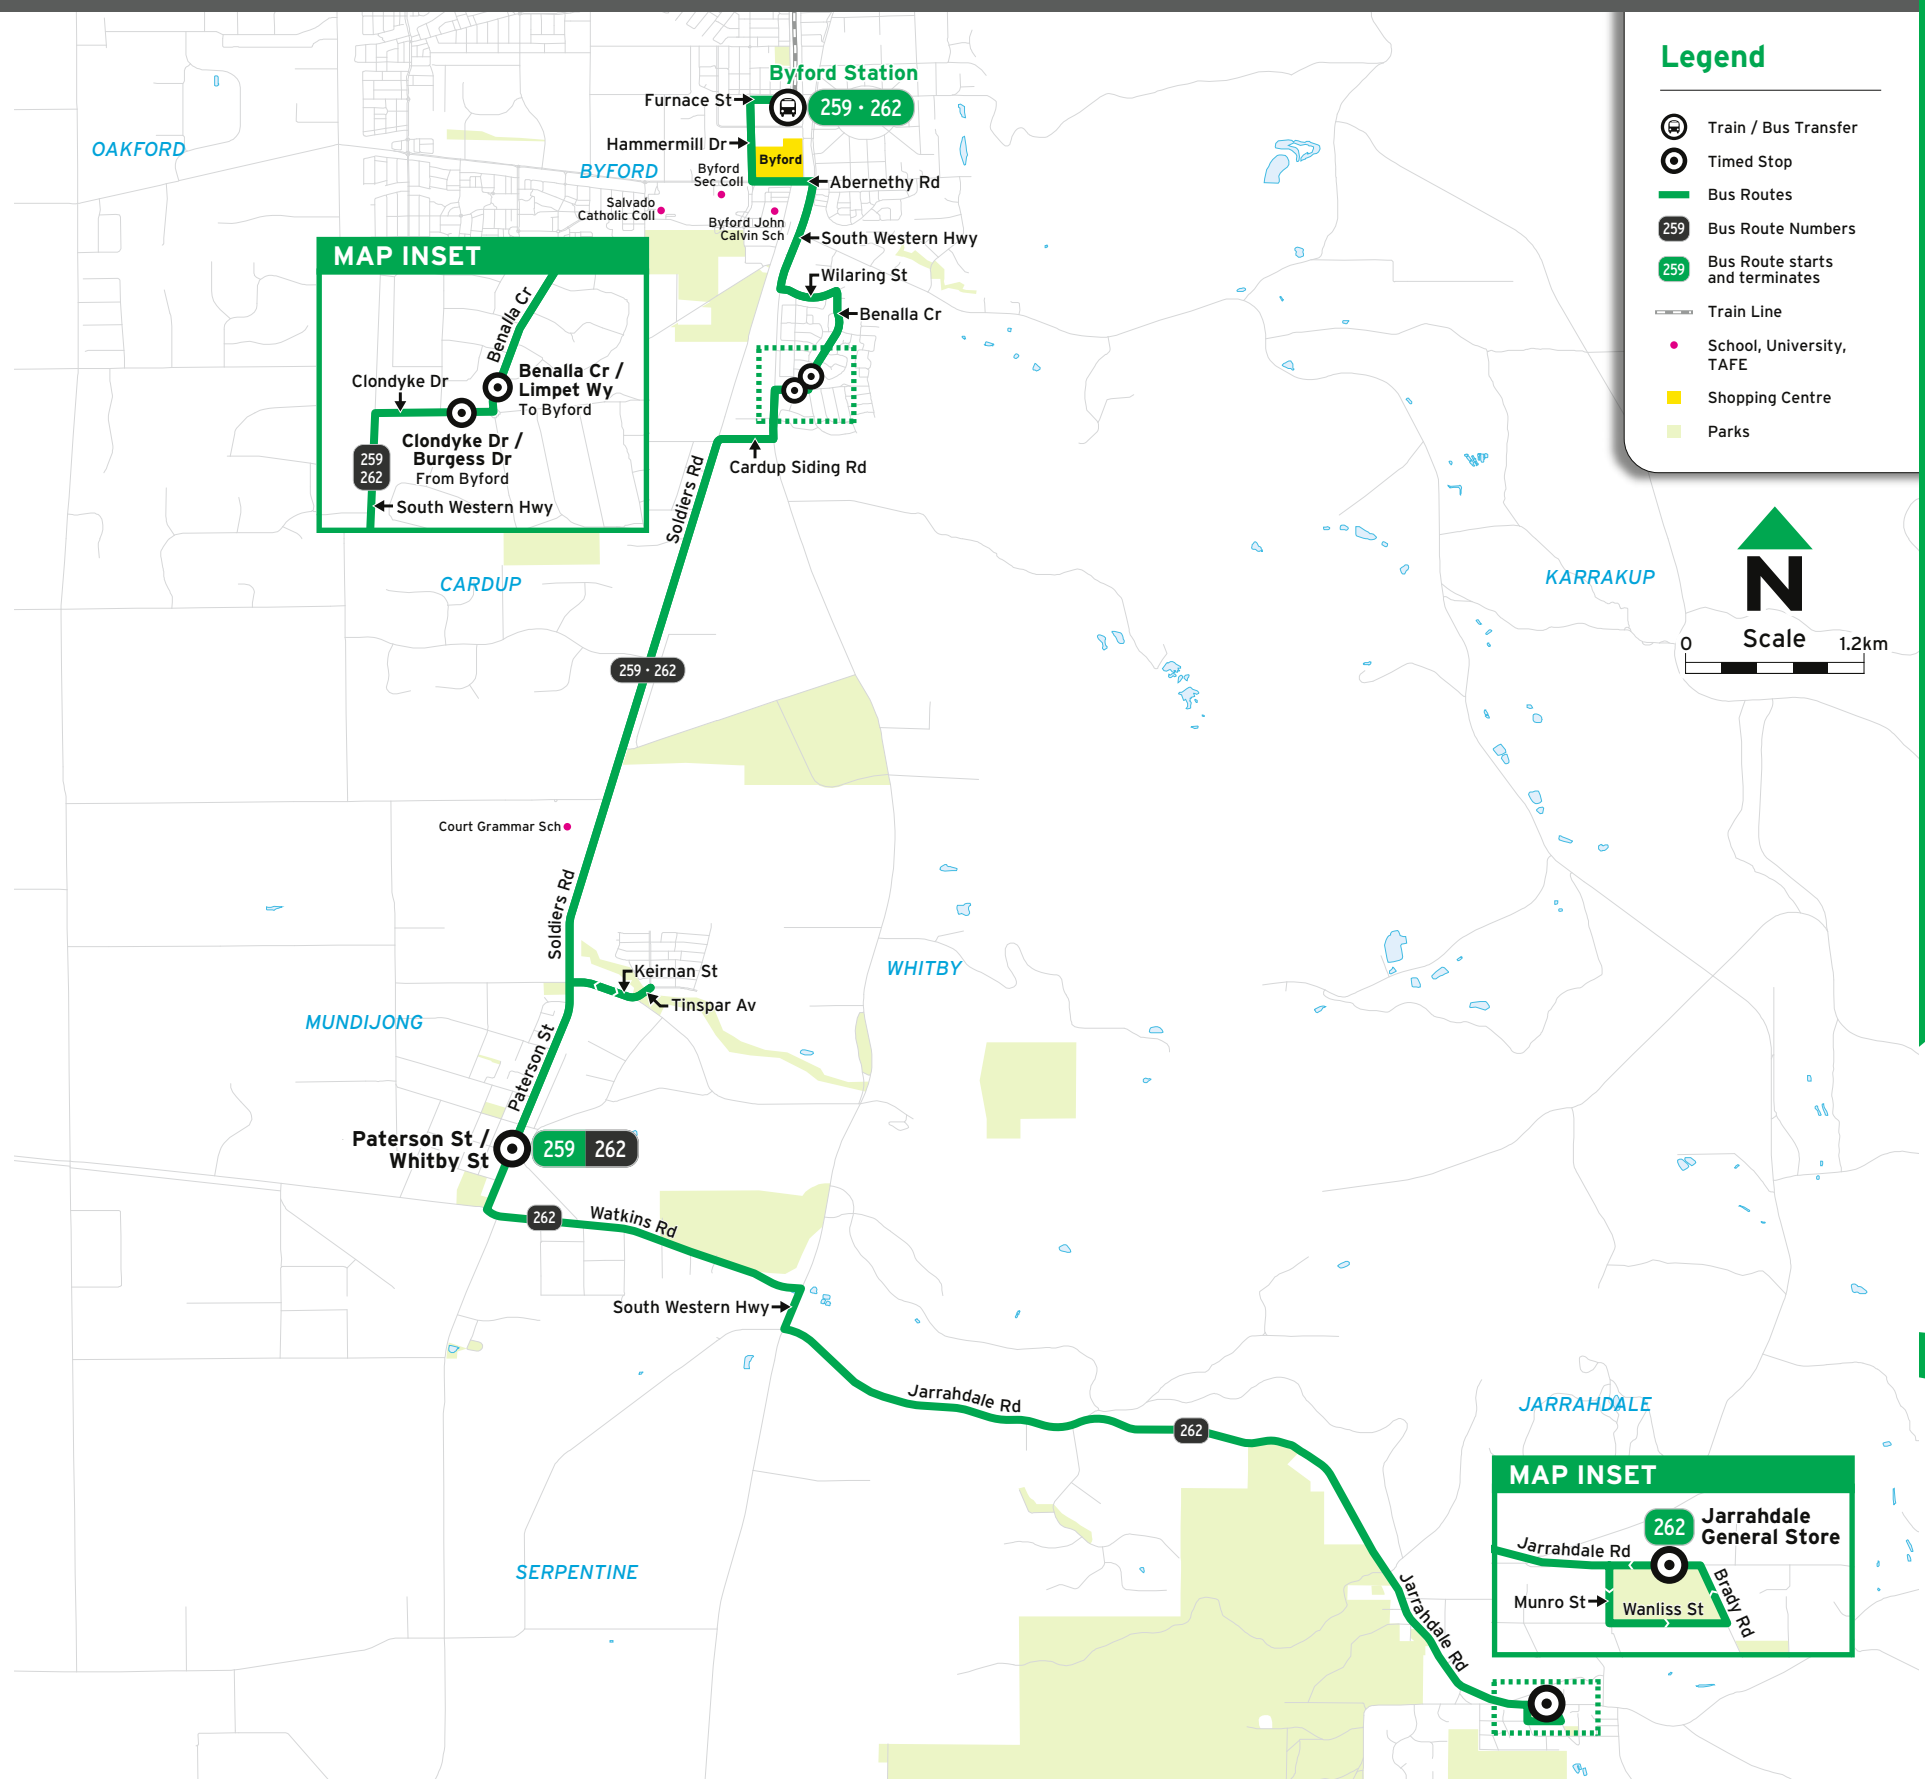

Timed Stops					
Stop No.	29282 / Stand 3	25727	13165	13088 *	27108
Route No.	Byford Stn	Clondyke Dr / Burgess Dr	Paterson St / Whitby St	Jarrahdale General Store	Kingsbury Dr / Jacaranda Av

Saturday						
am 259	7:35	7:41	7:53	-	-	-
259	8:27	8:33	8:46	-	-	-
259	9:27	9:33	9:46	-	-	-
259	10:27	10:33	10:46	-	-	-
259	11:27	11:33	11:48	-	-	-
pm 259	12:27	12:33	12:48	-	-	-
259	1:27	1:33	1:48	-	-	-
259	2:27	2:33	2:48	-	-	-
259	3:27	3:33	3:48	-	-	-
259	4:27	4:33	4:48	-	-	-
262	5:27	5:33	5:44	6:00	-	-
259	6:27	6:33	6:47	-	-	-
259	7:27	7:33	7:45	-	-	-

Sunday & Public Holidays						
am 259	8:27	8:33	8:46	-	-	-
259	9:27	9:33	9:46	-	-	-
259	10:27	10:33	10:46	-	-	-
259	11:27	11:33	11:47	-	-	-
pm 259	12:27	12:33	12:47	-	-	-
259	1:27	1:33	1:47	-	-	-
259	2:27	2:33	2:47	-	-	-
259	3:27	3:33	3:47	-	-	-
259	4:27	4:33	4:47	-	-	-
259	5:27	5:33	5:47	-	-	-
259	6:27	6:33	6:47	-	-	-
259	7:27	7:33	7:46	-	-	-

Ferry, train or bus, plan your journey with no fuss.

Get around Perth the easy way with the Transperth JourneyPlanner. Find it on the app or at transperth.wa.gov.au