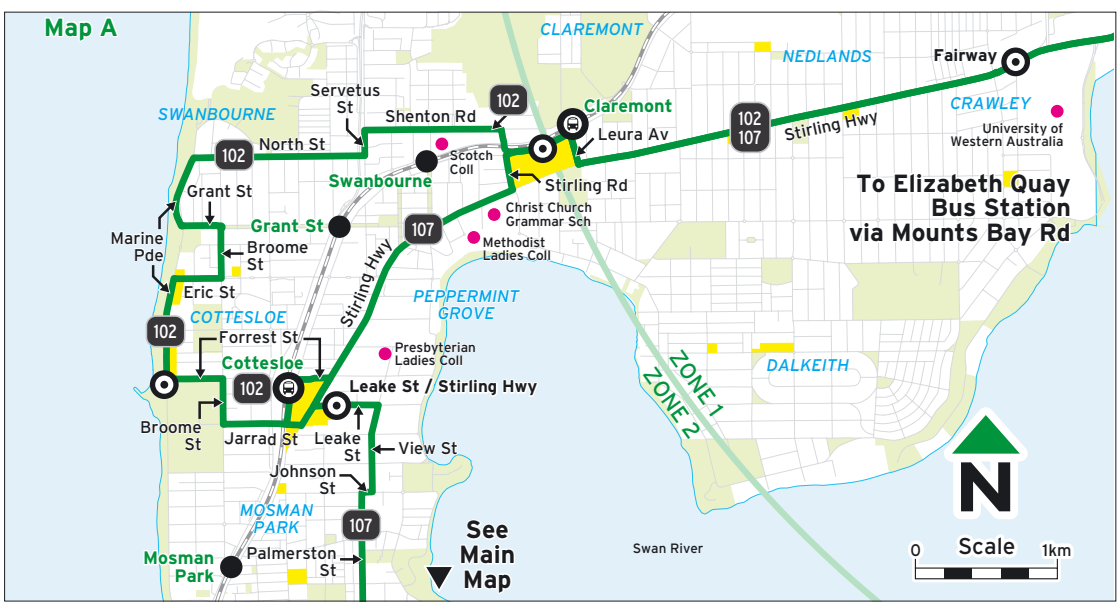

Route 102, 107 - From Perth

Timed Stops	12221	10390	11160	22665	19664	10428
Stop No.	Elizabeth Quay Bus Stn	University of WA	Claremont Stn	Cottesloe Stn	Wellington St / Gibbon St	Fremantle Stn
Route No.	Elizabeth Quay Bus Stn	University of WA	Claremont Stn	Cottesloe Stn	Wellington St / Gibbon St	Fremantle Stn
Sunday and Public Holidays						
am 102	8:45	8:53	9:00	9:23	-	-
102	9:15	9:23	9:30	9:55	-	-
102	9:45	9:54	10:02	10:27	-	-
107 E	-	-	-	10:55	11:08	11:25
102	10:15	10:24	10:33	10:58	-	-
102	10:45	10:54	11:02	11:30	-	-
102	11:15	11:24	11:32	12:00	-	-
102	11:45	11:54	12:02	12:30	-	-
pm 107 E	-	-	-	12:55	1:08	1:25
102	12:15	12:24	12:32	1:00	-	-
102	12:45	12:54	1:02	1:30	-	-
102	1:15	1:24	1:32	2:00	-	-
102	1:45	1:54	2:02	2:30	-	-
107 E	-	-	-	2:55	3:08	3:25
102	2:15	2:24	2:32	3:00	-	-
102	2:45	2:54	3:02	3:30	-	-
102	3:15	3:24	3:32	4:00	-	-
102	3:45	3:54	4:02	4:30	-	-
107 E	-	-	-	4:55	5:08	5:25
102	4:15	4:24	4:32	5:00	-	-
102	4:45	4:54	5:02	5:30	-	-
102	5:15	5:24	5:32	6:00	-	-
102	5:45	5:54	6:02	6:25	-	-
102	6:15	6:24	6:31	6:54	-	-
102	6:45	6:54	7:01	7:24	-	-
102	7:15	7:23	7:30	7:47	-	-
102	7:45	7:53	8:00	8:17	-	-
102	8:15	8:23	8:30	8:47	-	-
102	9:30	9:38	9:45	10:02	-	-

Legend

102 A Terminates at Claremont Stn.
107 B Terminates on Gibbon St near Wellington St.
107 C Deviates via Presbyterian Ladies College and Rocky Bay Village.
107 E Departs from Cottesloe.
107 S Operates on school days only.