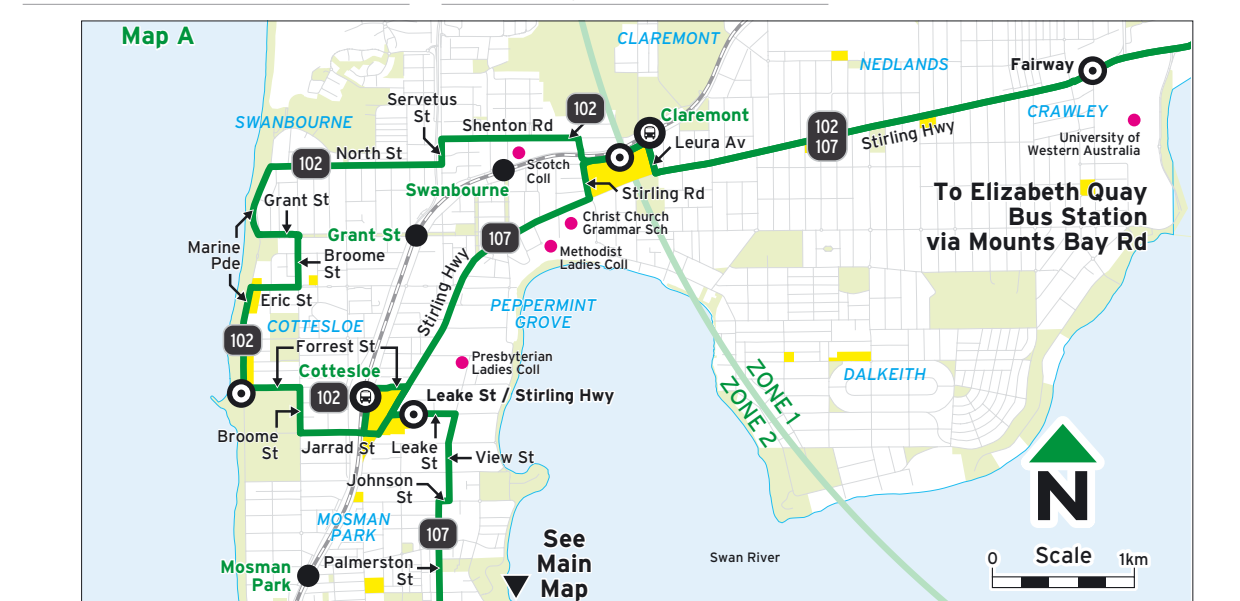

Route 102, 107 - From Perth

Timed Stops	12218	10390	11160	22665	19664	10428
Stop No.	Elizabeth Quay Bus Stn	University of WA	Claremont Stn	Cottesloe Stn	Wellington St / Gibbon St	Fremantle Stn
Sunday and Public Holidays						
am 102	8:38	8:46	8:53	9:13	-	-
102	9:08	9:16	9:23	9:43	-	-
102	9:38	9:46	9:53	10:13	-	-
102	10:08	10:16	10:23	10:46	-	-
107	-	-	-	10:49	11:02	11:19
102	10:38	10:46	10:53	11:16	-	-
102	11:08	11:16	11:23	11:46	-	-
102	11:38	11:46	11:53	12:16	-	-
pm 102	12:08	12:16	12:23	12:46	-	-
107	-	-	-	12:49	1:02	1:19
102	12:38	12:46	12:53	1:16	-	-
102	1:08	1:16	1:23	1:46	-	-
102	1:38	1:46	1:53	2:16	-	-
102	2:08	2:16	2:23	2:46	-	-
107	-	-	-	2:49	3:02	3:16
102	2:38	2:46	2:53	3:16	-	-
102	3:08	3:16	3:23	3:46	-	-
102	3:38	3:46	3:53	4:16	-	-
102	4:08	4:16	4:23	4:46	-	-
107	-	-	-	4:49	5:02	5:16
102	4:38	4:46	4:53	5:16	-	-
102	5:08	5:16	5:23	5:46	-	-
102	5:38	5:46	5:53	6:16	-	-
102	6:08	6:16	6:22	6:43	-	-
102	6:38	6:46	6:52	7:10	-	-
102	7:05	7:12	7:18	7:35	-	-
102	7:35	7:42	7:48	8:05	-	-
102	8:15	8:22	8:28	8:45	-	-
102	9:25	9:32	9:38	9:55	-	-

1. **Legend**
2. 102 B Terminates at Claremont Stn.
   - 107 C Deviates via Presbyterian Ladies College and Rocky Bay Village.
   - 107 L Terminates on Leake St after Stirling St, Peppermint Grove.
   - 107 A Operates on school days only, departing St Hildas Anglican Girls School at 3.40pm.
   - 107 G Terminates on Gibbon St near Wellington St, Mosman Park.
   - 107 S Operates on school days only.