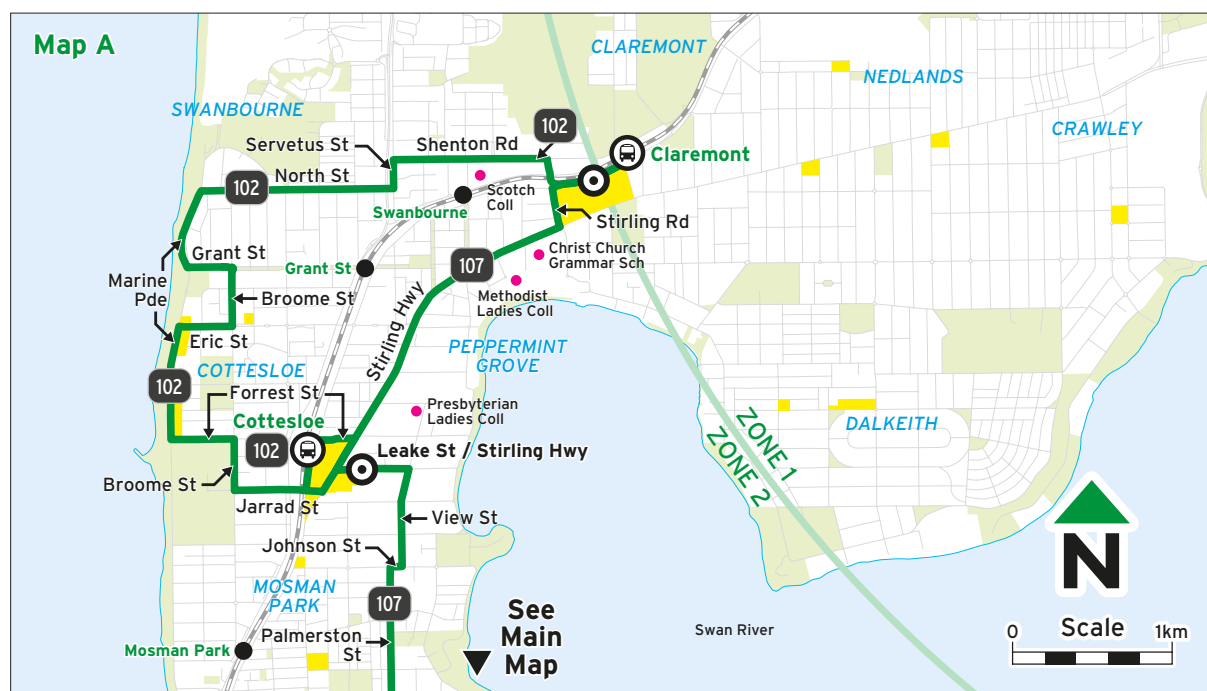

Route 102, 107 Map A

Made easy

Plan your journey with the Transperth JourneyPlanner.

A TO B