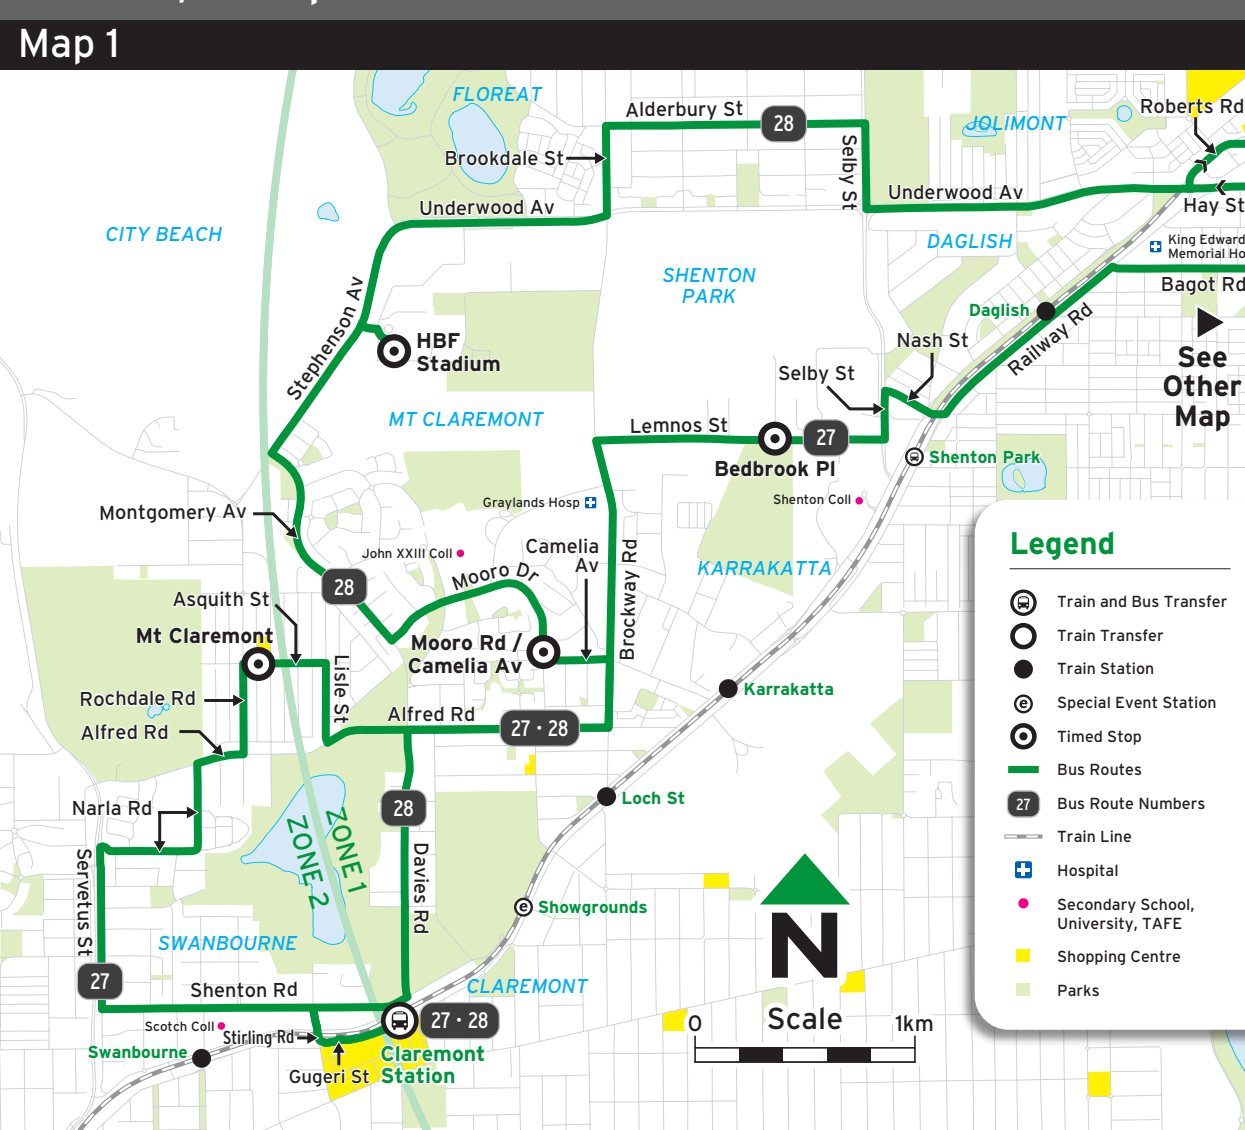

Legend	
A	Deviates via Floreat Forum.
B	Operates on school days only and departs from Shenton Park Stn at 3.12pm.
D	Departs from Mooro Dr near Camelia Av.
K	Operates on Monday and Friday school days only and departs Perth Modern Senior High School at time shown in Roberts Rd / Catherine St column.
S	Operates on school days only and deviates via Floreat Forum and terminates at Shenton Park Stn.

Legend

A Operates on school days only and departs from Shenton College at 3.04pm.
 B Operates on school days only and departs John XXIII College at 3.25pm.
 D Terminates on Lemnos St before Bedbrook Pl, Shenton Park.
 H Operates on school holidays only.
 S Operates on school days only and deviates via John XXIII College.

Route 28 - To Claremont

Timed Stops	Zone A	16923	17689	19491	23671	28527 / Stand 4
Stop No.	Perth Busport	Hay St / Rokeby Rd	Floreat Forum Shop Ctr	HBF Stadium	Mooro Dr / Carmelia Av	Claremont Stn
Monday to Friday						
am 28	6:34	6:43	-	6:52	6:57	7:09
28 S	-	-	-	7:20	7:25	7:35
28	7:23	7:33	-	7:46	7:52	8:09
28	8:02	8:14	-	8:27	8:33	8:46
28 A	8:15	8:29	-	-	-	-
28 B	8:25	B 8:42	-	-	-	-
28	8:32	8:45	-	8:57	9:02	9:15
28 D	8:58	9:09	9:18	9:24	9:29	9:41
28 D	9:51	10:02	10:11	10:17	10:22	10:34
28 D	10:51	11:02	11:11	11:17	11:22	11:34
28 D	11:51	12:02	12:11	12:17	12:22	12:34
pm 28 D	12:51	1:02	1:11	1:17	1:22	1:34
28 D	1:51	2:02	2:11	2:17	2:22	2:34
28 C	-	-	3:12	3:23	-	-
28 C	-	-	3:24	3:37	-	-
28 D	3:05	3:16	3:26	3:34	3:39	3:54
28 D	3:30	3:42	3:53	4:01	4:06	4:19
28 D	4:05	4:17	4:28	4:35	4:40	4:53
28 D	4:22	4:34	4:45	4:52	4:57	5:10
28 E	4:42	4:54	-	5:08	5:17	-
28	5:02	5:15	-	5:29	5:34	5:49
28 E	5:22	5:35	-	5:47	5:57	-
28 E	5:42	5:55	-	6:07	6:16	-
28 E	6:10	6:20	-	6:31	6:39	-
28 E	6:40	6:49	-	7:00	7:08	-
28	7:10	7:18	-	7:28	7:32	7:43

Route 27, 28 Map

Map 2