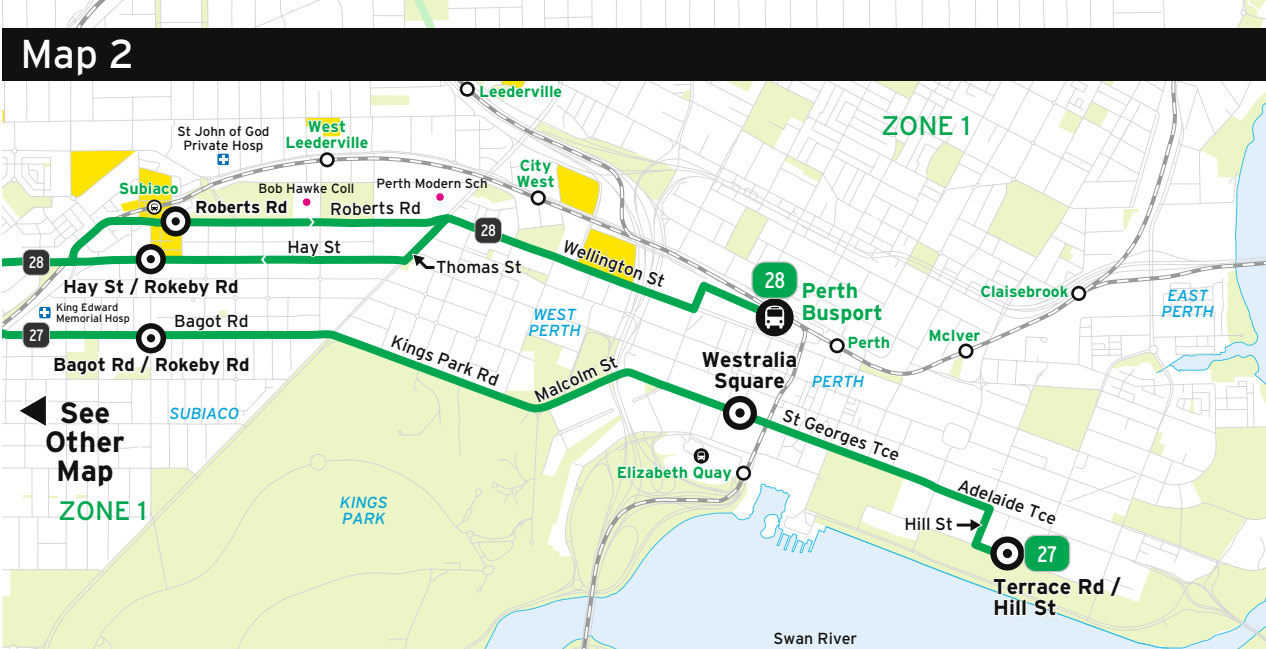

Saturday, Sunday & Public Holiday times shown over page.

Legend

A Operates on school days only and terminates at Bob Hawke College at time shown in Hay St / Rokeby Rd column.
 B Operates on school days only and departs Shenton Park Stn 9 minutes before first time shown. Deviates via Floreat Forum to terminate at Perth HPC (High Performance Ctr).
 C Terminates in Mt Claremont.
 D Deviates via Floreat Forum.
 S Operates on school days only and terminates at Shenton Park Stn.

Route 28 - To Claremont

Timed Stops	Zone B	16923	17689	19491	23671	28527 / Stand 4
Stop No.	Perth Busport	Hay St / Rokeby Rd	Floreat Forum Shop Ctr	Perth HPC (High Performance Ctr)	Mooro Dr / Carmelia Av	Claremont Stn
Saturday						
am 28 D	8:00	8:09	8:16	8:22	8:27	8:40
28 D	9:00	9:09	9:19	9:26	9:31	9:45
28 D	10:00	10:09	10:19	10:26	10:31	10:45
28 D	11:00	11:09	11:19	11:26	11:31	11:45
pm 28 D	12:00	12:09	12:19	12:26	12:31	12:45
28 D	1:00	1:09	1:19	1:26	1:31	1:45
28 D	2:00	2:09	2:19	2:26	2:31	2:45
28 D	3:00	3:09	3:18	3:25	3:30	3:43
28 D	4:00	4:09	4:18	4:25	4:30	4:43
28 C	5:00	5:09	-	5:18	5:29	-
28 C	6:00	6:09	-	6:18	6:29	-

Legend

C Terminates in Mt Claremont.
 D Deviates via Floreat Forum.
 E Departs from Underwood Av near Brockway Rd in Floreat at 9.17am.

Route 27, 28 Map

Love big events?
Love having travel included.

Transperth is the best way to get to all the big events, and travel may be included in your ticket. What's not to love? Find out more at transperth.wa.gov.au