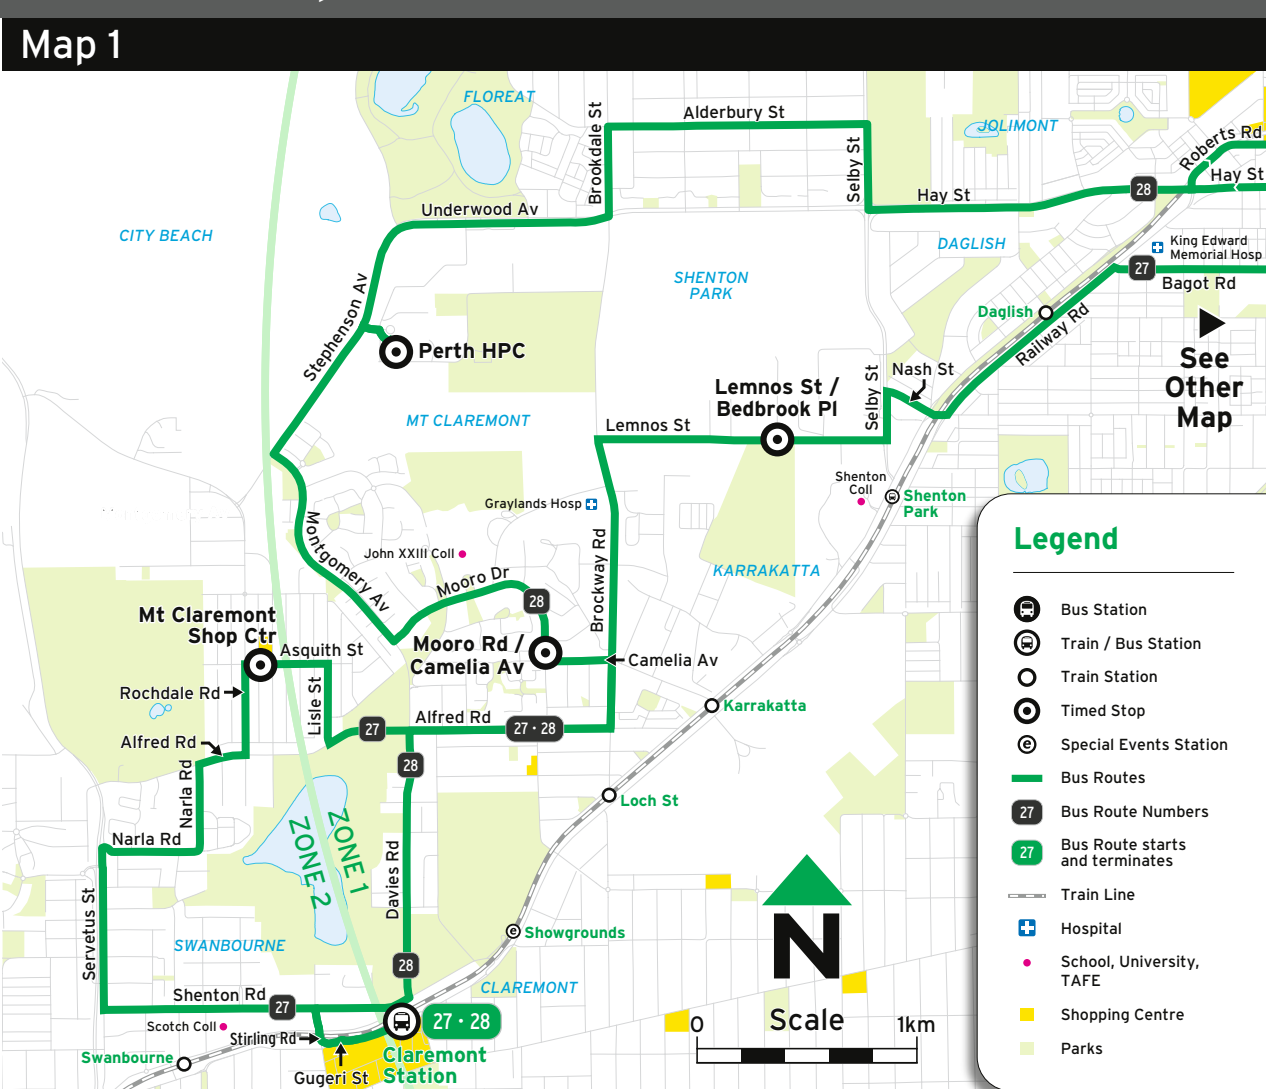

Saturday, Sunday & Public Holiday times shown over page.

Legend

A Operates on school days only and terminates at Bob Hawke College at time shown in Hay St / Rokeby Rd column.
 B Operates on school days only and departs Shenton Park Stn 9 minutes before first time shown. Deviates via Floreat Forum to terminate at Perth HPC (High Performance Ctr).
 C Terminates in Mt Claremont.
 D Deviates via Floreat Forum.
 S Operates on school days only and terminates at Shenton Park Stn.

Route 28 - To Claremont

Timed Stops	Zone B	16923	17689	19491	23671	28527 / Stand 4
Stop No.	Perth Busport	Hay St / Rokeby Rd	Floreat Forum Shop Ctr	Perth HPC (High Performance Ctr)	Mooro Dr / Carmelia Av	Claremont Stn
Saturday						
am 28 D	8:00	8:09	8:16	8:22	8:27	8:40
28 D	9:00	9:09	9:19	9:26	9:31	9:45
28 D	10:00	10:09	10:19	10:26	10:31	10:45
28 D	11:00	11:09	11:19	11:26	11:31	11:45
pm 28 D	12:00	12:09	12:19	12:26	12:31	12:45
28 D	1:00	1:09	1:19	1:26	1:31	1:45
28 D	2:00	2:09	2:19	2:26	2:31	2:45
28 D	3:00	3:09	3:18	3:25	3:30	3:43
28 D	4:00	4:09	4:18	4:25	4:30	4:43
28 C	5:00	5:09	-	5:18	5:29	-
28 C	6:00	6:09	-	6:18	6:29	-

Legend

C Terminates in Mt Claremont.
 D Deviates via Floreat Forum.
 E Departs from Underwood Av near Brockway Rd in Floreat at 9.17am.

Route 27, 28 Map

Love big events?
Love having travel included.

Transperth is the best way to get to all the big events, and travel may be included in your ticket. What's not to love? Find out more at transperth.wa.gov.au